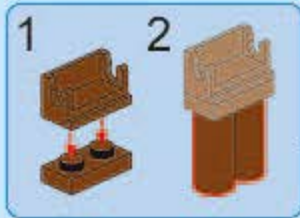

B217

注意另一条电线要从箭头所指这个缺口过去

3

B254

B255

- 1x [Brown 1x3 Technic Beam]
- 1x [Brown 1x2 Technic Beam]
- 1x [Brown 1x1 Technic Beam]
- 2x [Yellow 1x1 Technic Pin]
- 1x [Blue 1x1 Technic Pin]
- 1x [Brown 1x2 Technic Beam]
- 1x [Brown 1x1 Technic Beam]
- 1x [Brown 1x1 Technic Beam]
- 3x [White 1x1 Technic Pin]