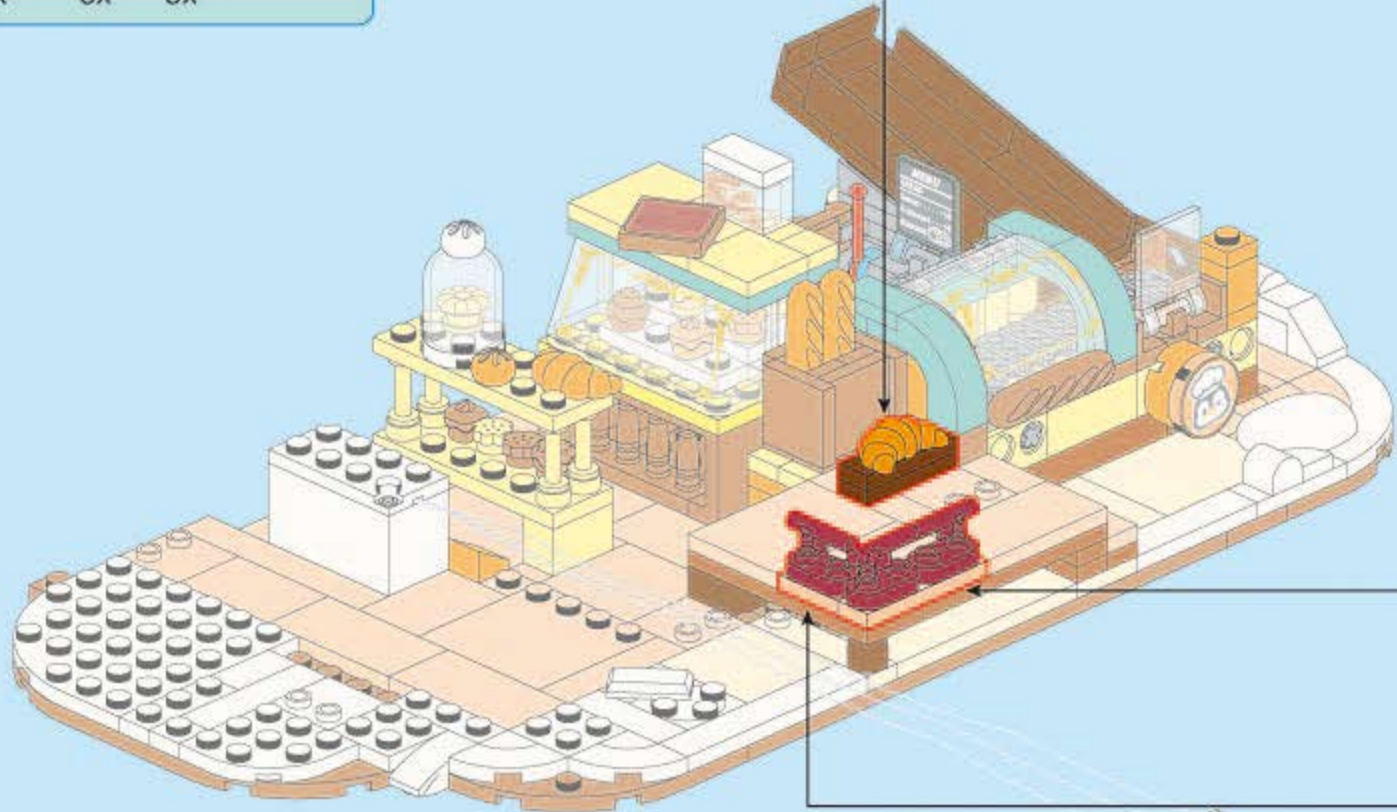

B64

B65

B66

B67

B68

- 1x [1x 1x 1x 1x] (brown 1x4 Technic beam)
- 1x [1x 1x] (brown 1x2 Technic beam)
- 1x [1x 1x] (brown 1x2 Technic beam)
- 1x [1x 1x] (brown 1x2 Technic beam)
- 1x [1x] (yellow croissant)
- 3x [3x] (red 1x2 Technic Technic connector)
- 3x [3x] (red 1x2 Technic Technic connector)