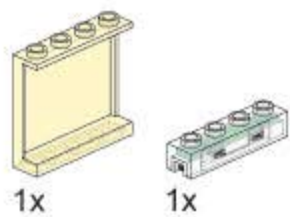

B266

B261

B268

1x 1x8  
2x 1x3  
2x  
2x

This inset box shows the parts required for step B268. It includes one 1x8 green Technic beam, two 1x3 green Technic beams, two green Technic corner connectors, and two green Technic T-shaped connectors.

B269

B270

B271

B272

注意将电线放置在这里

B271

B268

B273