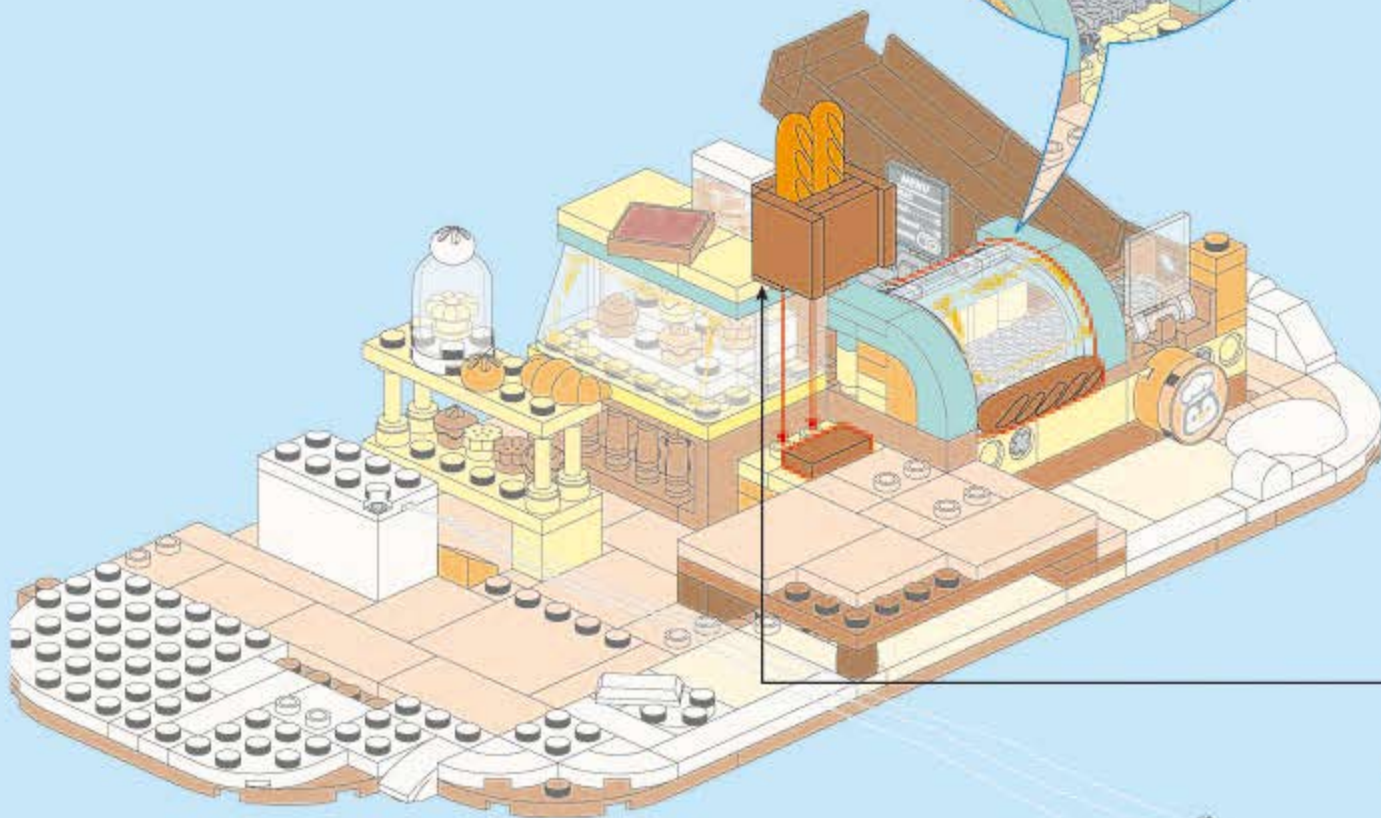

B64

B65

B66

B67

B68

- 1x [1x 1x 1x 1x] (brown 1x4 Technic beam)
- 1x [1x 1x] (brown 1x2 Technic beam)
- 1x [1x 1x] (brown 1x2 Technic beam)
- 1x [1x 1x] (brown 1x2 Technic beam)
- 1x [1x] (yellow croissant)
- 3x [3x] (red 1x2 Technic Technic connector)
- 3x [3x] (red 1x2 Technic Technic connector)