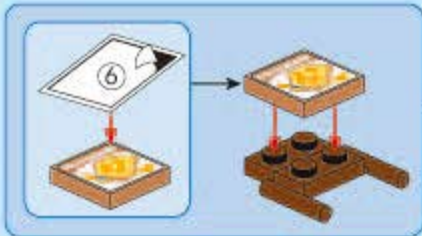

B217

注意另一条电线要从箭头所指这个缺口过去

3

B254

B255

- 1x [Brown 1x3 Technic Beam]
- 1x [Brown 1x2 Technic Beam]
- 1x [Brown 1x1 Technic Beam]
- 2x [Yellow 1x1 Technic Pin]
- 1x [Blue 1x1 Technic Pin]
- 1x [Brown 1x2 Technic Beam]
- 1x [Brown 1x1 Technic Beam]
- 1x [Brown 1x1 Technic Beam]
- 3x [White 1x1 Technic Pin]