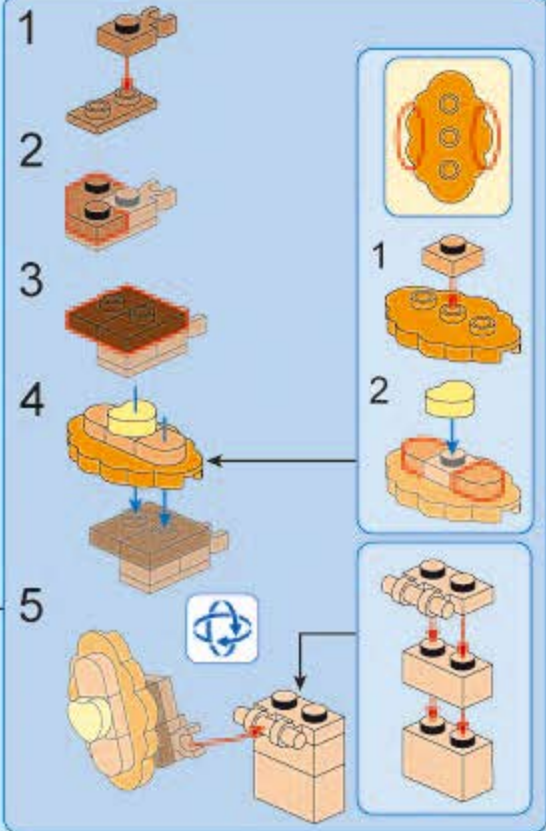

B266

B261

B268

1x 1x8  
2x 1x3  
2x  
2x

This inset box shows the parts required for step B268. It includes one 1x8 green Technic beam, two 1x3 green Technic beams, two green Technic corner connectors, and two green Technic T-shaped connectors.

B269

B270

B271

B272

注意将电线放置在这里

B271

B268

B273