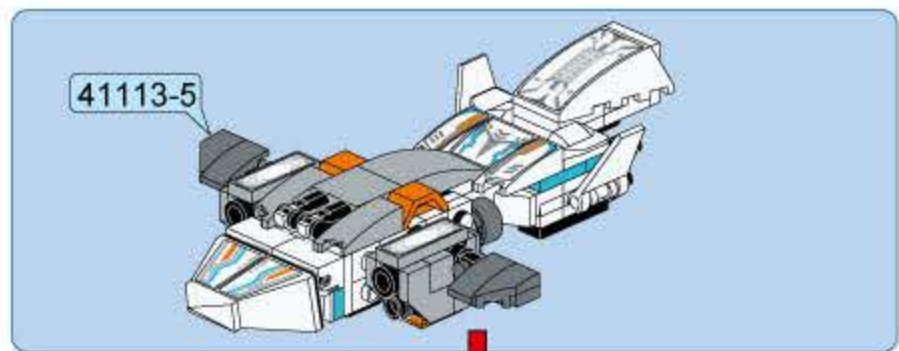

1. 29
2. 1x [White Technic Plate 1x10]
   - 2x [Black Technic Plate 1x4]
   - 1x [Black Technic Plate 1x2]
   - 1x [Black Technic Plate 1x3]
   - 1x [Black Technic Plate 1x4]
   - 1x [Black Technic Plate 1x5]