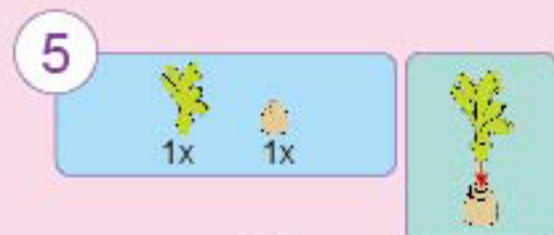

点亮梦幻灯光

心愿小店开业啦~

K21901-5 蛋糕店橱窗

V1.0

© 2019 K21901-5

温馨提示：组装完成后，请扭动一下以確保灯光正常发光。
Tips: After assembly, please twist it to ensure the light is shining normally.