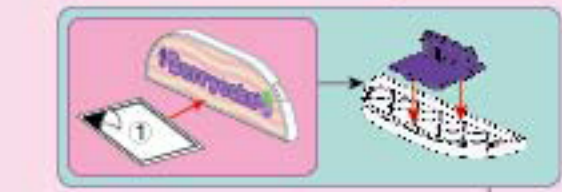

点亮梦幻灯光

心愿小店开业啦~

K21901-5 蛋糕店橱窗

V1.0

© 2019 K21901-5

温馨提示：组装完成后，请扭动一下以確保灯光正常发光。
Tips: After assembly, please twist it to ensure the light is shining normally.