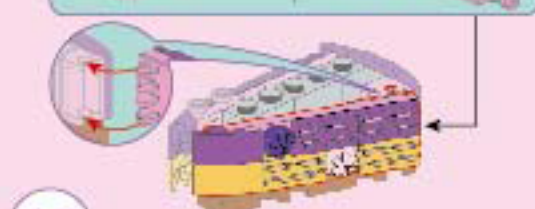

点亮梦幻灯光

心愿小店开业啦~

K21901-5 蛋糕店橱窗

V1.0

© 2019 K21901-5

温馨提示：组装完成后，请扭动一下以確保灯光正常发光。
Tips: After assembly, please twist it to ensure the light is shining normally.