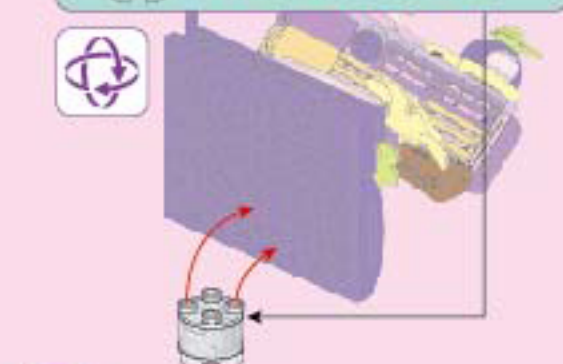

点亮梦幻灯光

心愿小店开业啦~

K21901-5 蛋糕店橱窗

V1.0

© 2019 K21901-5

温馨提示：组装完成后，请扭动一下以確保灯光正常发光。
Tips: After assembly, please twist it to ensure the light is shining normally.