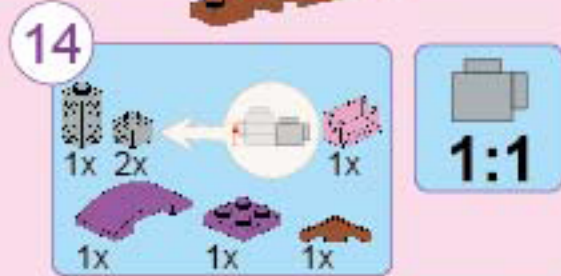

点亮梦幻灯光

心愿小店开业啦~

K21901-5 蛋糕店橱窗

V1.0

© 2019 K21901-5

温馨提示：组装完成后，请扭动一下以確保灯光正常发光。
Tips: After assembly, please twist it to ensure the light is shining normally.