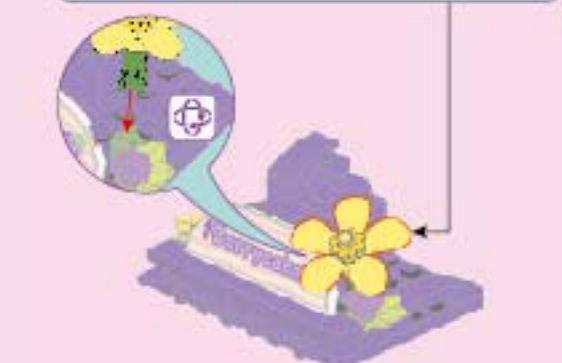

点亮梦幻灯光

心愿小店开业啦~

K21901-5 蛋糕店橱窗

V1.0

© 2019 K21901-5

温馨提示：组装完成后，请扭动一下以確保灯光正常发光。
Tips: After assembly, please twist it to ensure the light is shining normally.