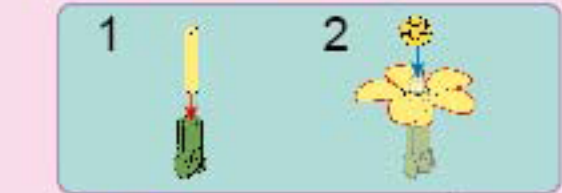

点亮梦幻灯光

心愿小店开业啦~

K21901-5 蛋糕店橱窗

V1.0

© 2019 K21901-5

温馨提示：组装完成后，请扭动一下以確保灯光正常发光。
Tips: After assembly, please twist it to ensure the light is shining normally.