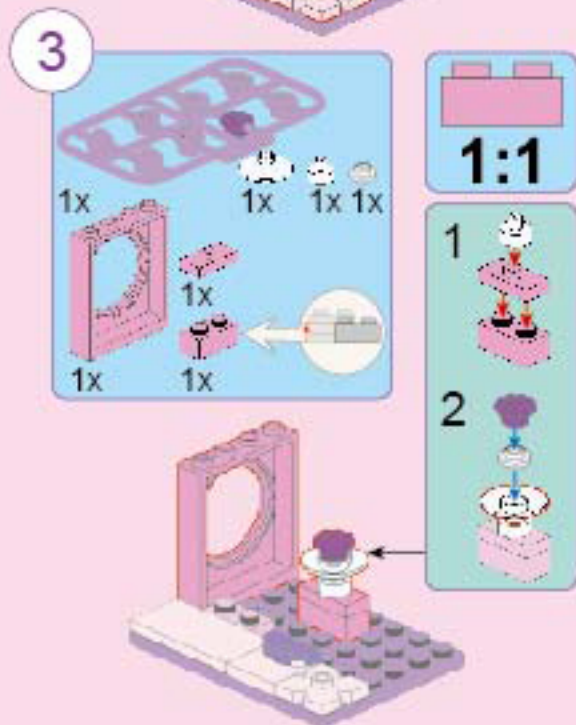

点亮梦幻灯光

心愿小店开业啦~

K21901-5 蛋糕店橱窗

V1.0

© 2019 K21901-5

温馨提示：组装完成后，请扭动一下以確保灯光正常发光。
Tips: After assembly, please twist it to ensure the light is shining normally.