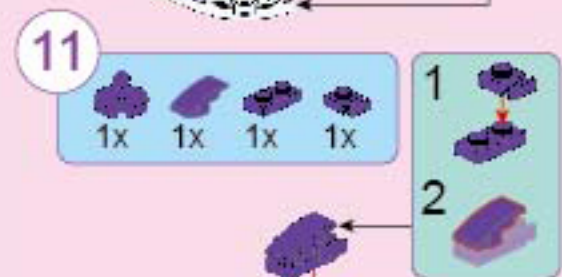

点亮梦幻灯光

心愿小店开业啦~

K21901-5 蛋糕店橱窗

V1.0

© 2019 K21901-5

温馨提示：组装完成后，请扭动一下以確保灯光正常发光。
Tips: After assembly, please twist it to ensure the light is shining normally.