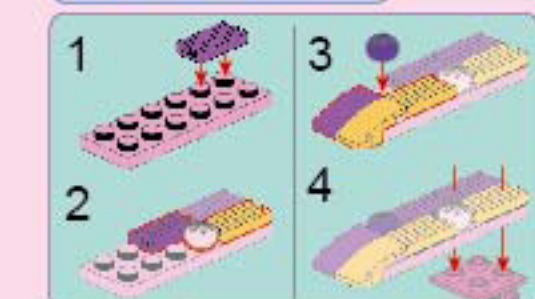

点亮梦幻灯光

心愿小店开业啦~

K21901-5 蛋糕店橱窗

V1.0

© 2019 K21901-5

温馨提示：组装完成后，请扭动一下以確保灯光正常发光。
Tips: After assembly, please twist it to ensure the light is shining normally.