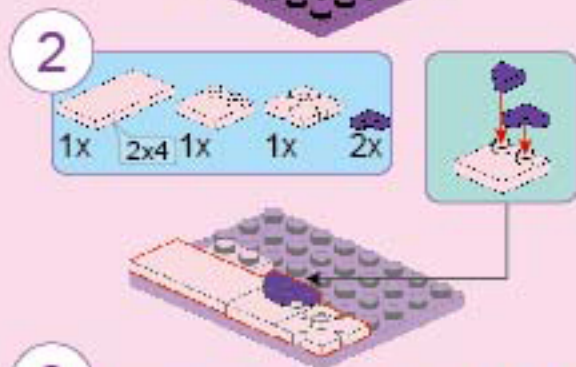

点亮梦幻灯光

心愿小店开业啦~

K21901-5 蛋糕店橱窗

V1.0

© 2019 K21901-5

温馨提示：组装完成后，请扭动一下以確保灯光正常发光。
Tips: After assembly, please twist it to ensure the light is shining normally.