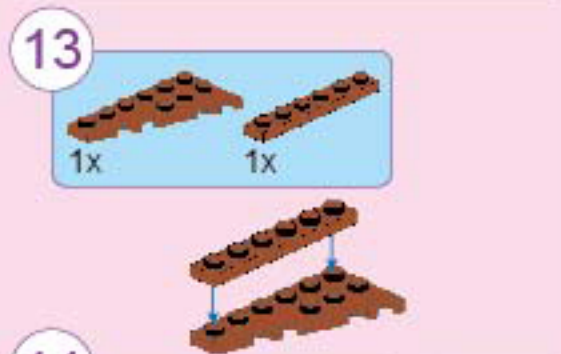

点亮梦幻灯光

心愿小店开业啦~

K21901-5 蛋糕店橱窗

V1.0

© 2019 K21901-5

温馨提示：组装完成后，请扭动一下以確保灯光正常发光。
Tips: After assembly, please twist it to ensure the light is shining normally.