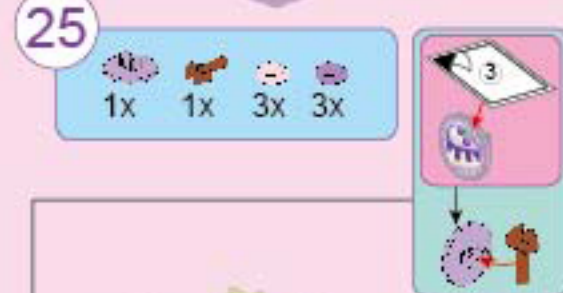

点亮梦幻灯光

心愿小店开业啦~

K21901-5 蛋糕店橱窗

V1.0

© 2019 K21901-5

温馨提示：组装完成后，请扭动一下以確保灯光正常发光。
Tips: After assembly, please twist it to ensure the light is shining normally.