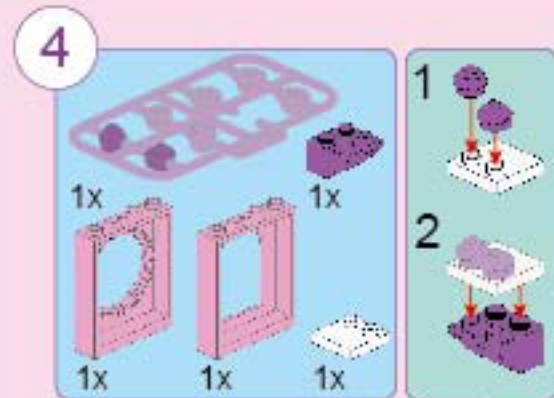

点亮梦幻灯光

心愿小店开业啦~

K21901-5 蛋糕店橱窗

V1.0

© 2019 K21901-5

温馨提示：组装完成后，请扭动一下以確保灯光正常发光。
Tips: After assembly, please twist it to ensure the light is shining normally.