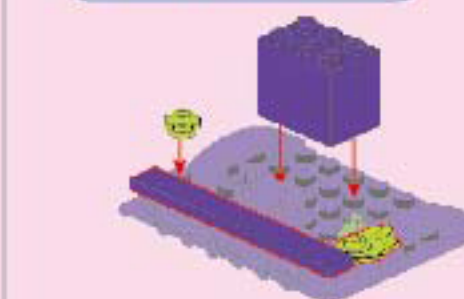

点亮梦幻灯光

心愿小店开业啦~

K21901-5 蛋糕店橱窗

V1.0

© 2019 K21901-5

温馨提示：组装完成后，请扭动一下以確保灯光正常发光。
Tips: After assembly, please twist it to ensure the light is shining normally.