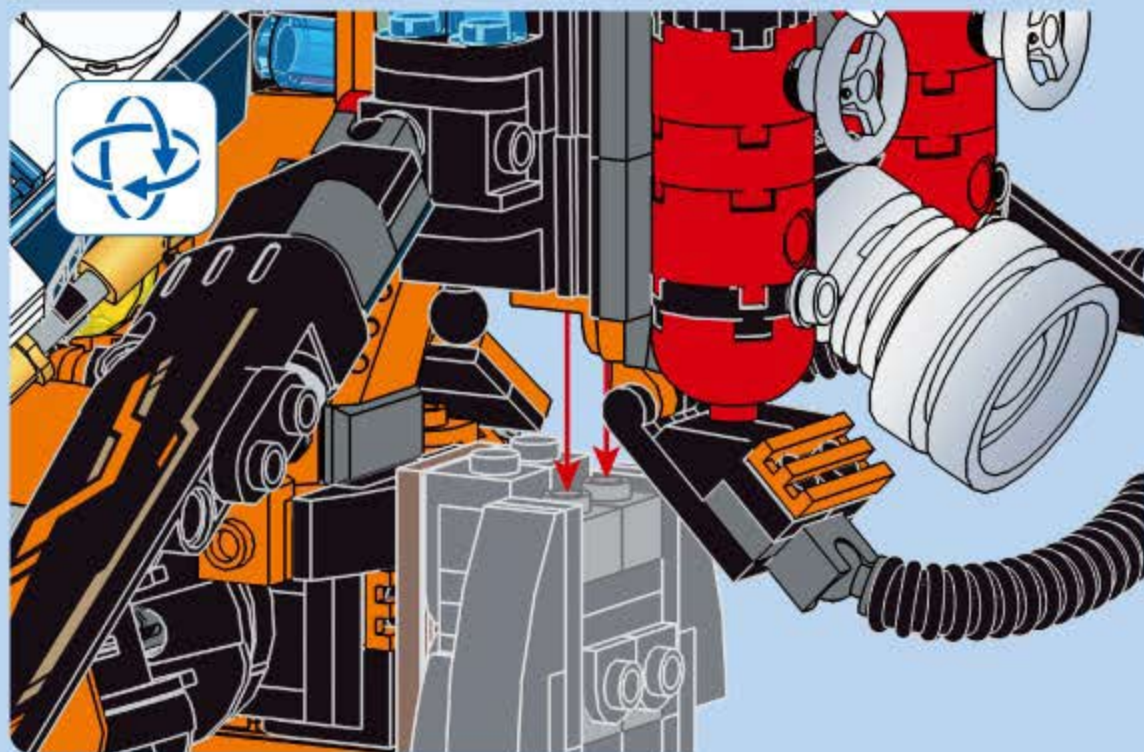

2

3

4

扭动旋钮灯光亮起  
Turn the knob to turn on the light