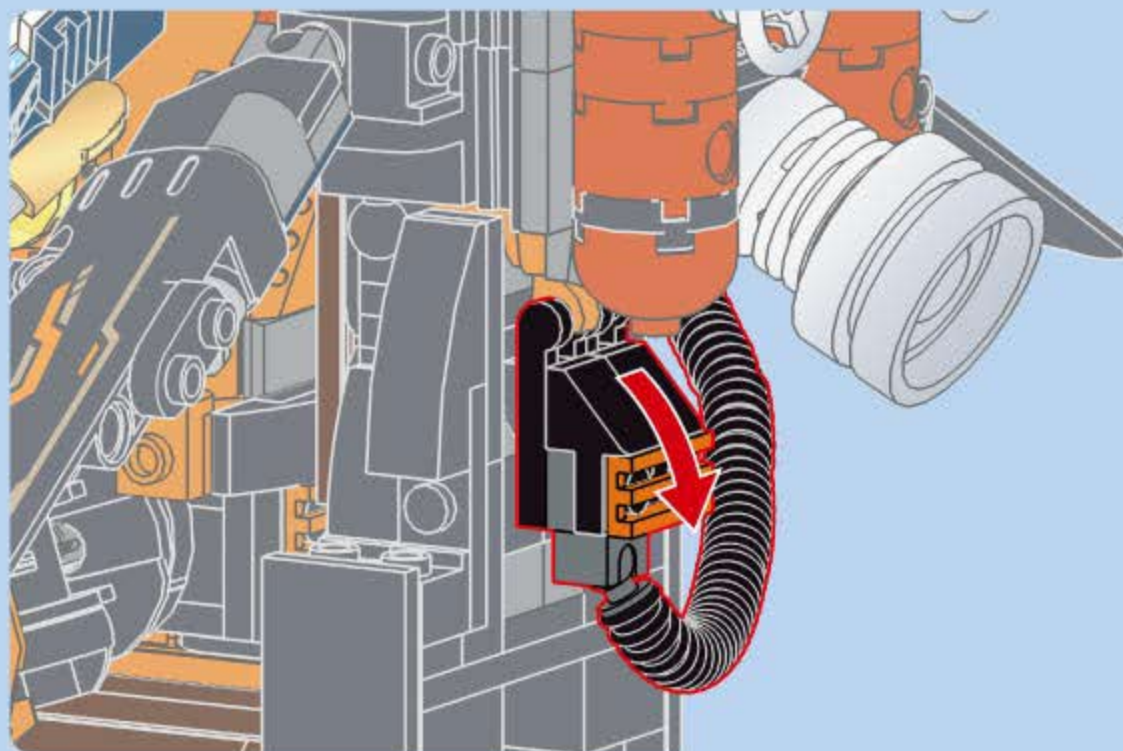

2

3

4

扭动旋钮灯光亮起  
Turn the knob to turn on the light