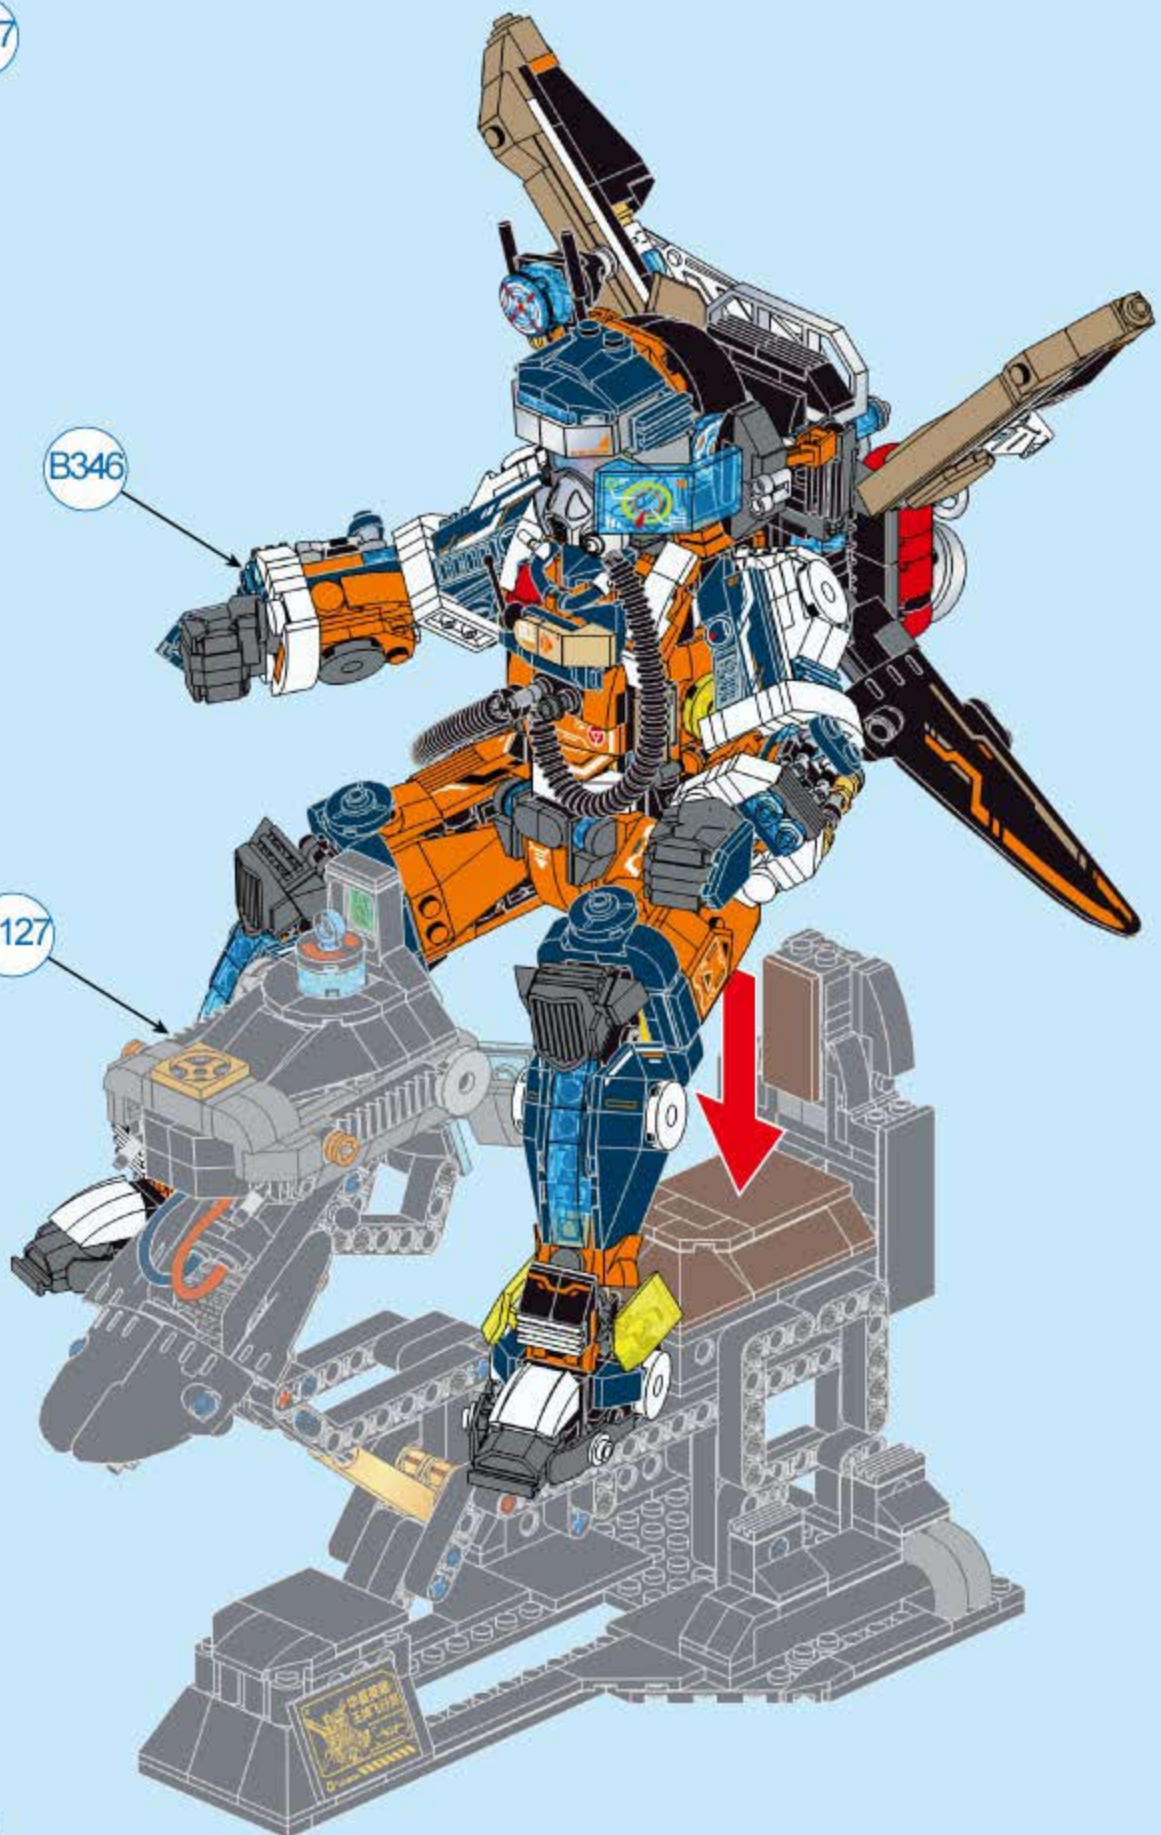

B347

B346

A127