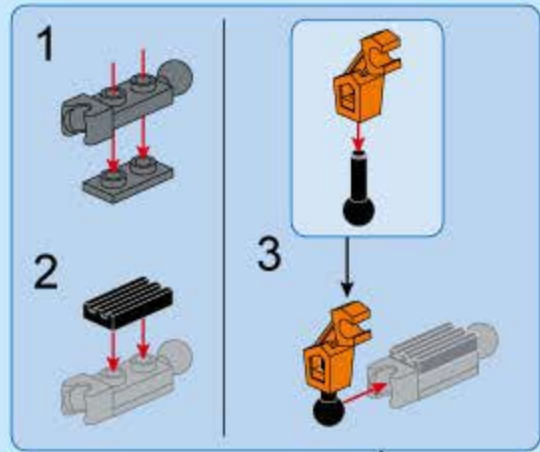

B333

B334

B335

B336

B337