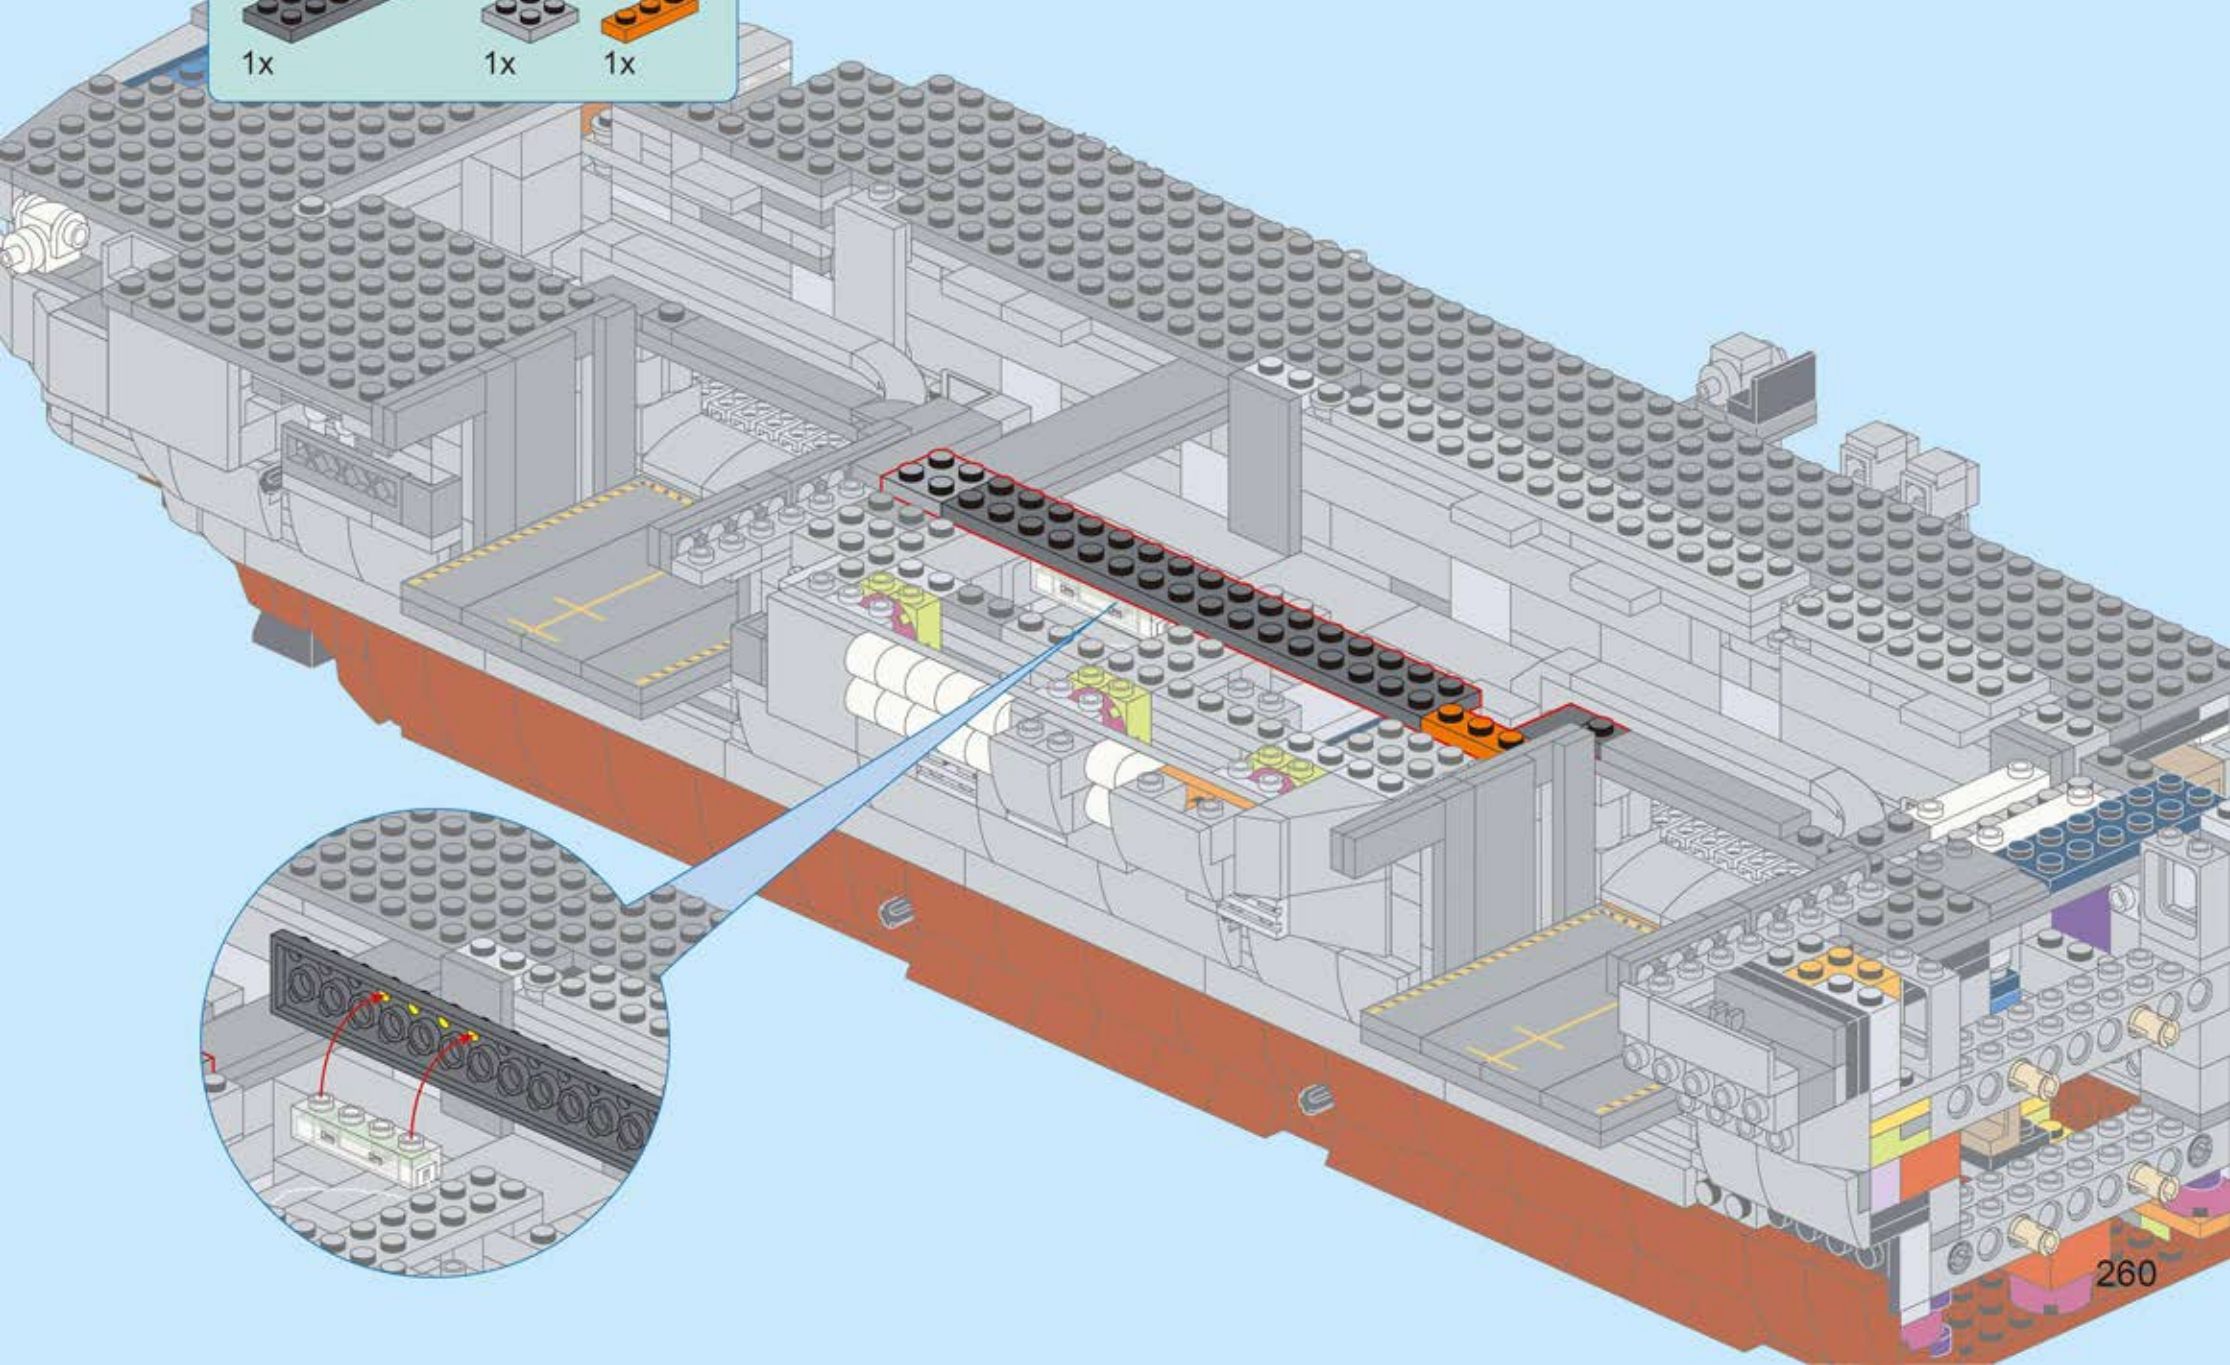

456

- 1x [1x1 grey brick]
- 1x [1x1 grey brick]
- 2x16 [2x16 dark grey Technic beam]
- 1x [1x2 grey Technic brick]
- 1x [1x2 orange Technic brick]