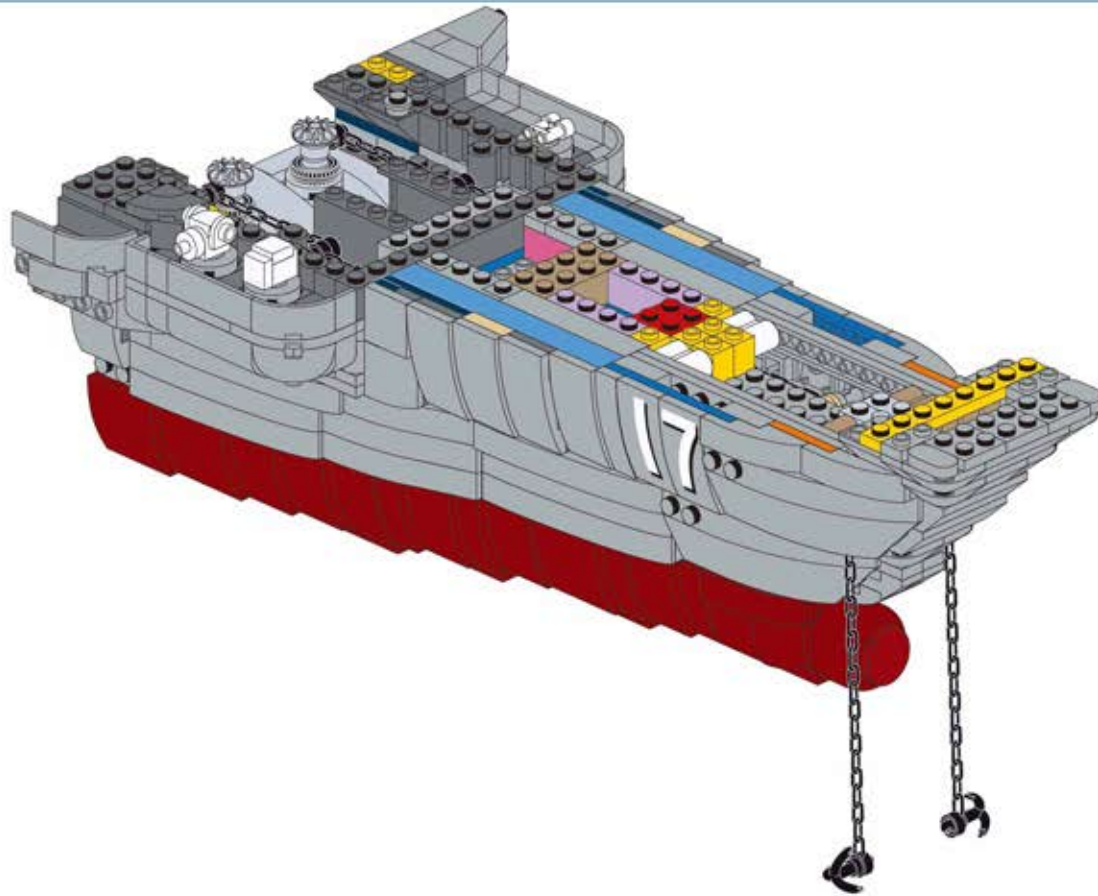

460

461

1x 1x8 2x 2x 1x

This inset box shows the parts list for step 461. It includes: one 1x8 black Technic beam, two 2x4 black Technic beams, two 2x2 black Technic beams, and one black Technic pin. The 1x8 beam is highlighted with a red border.