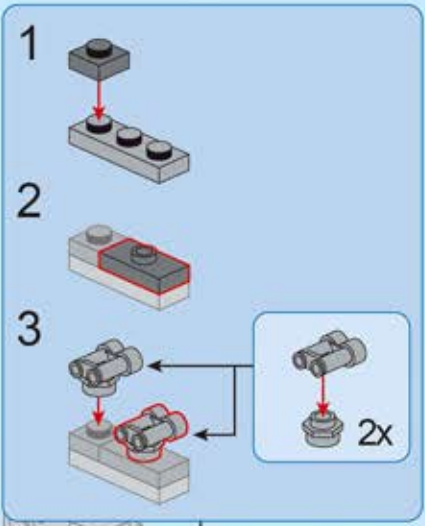

460

461

1x 1x8 2x 2x 1x

This inset box shows the parts list for step 461. It includes: one 1x8 black Technic beam, two 2x4 black Technic beams, two 2x2 black Technic beams, and one black Technic pin. The 1x8 beam is highlighted with a red border.