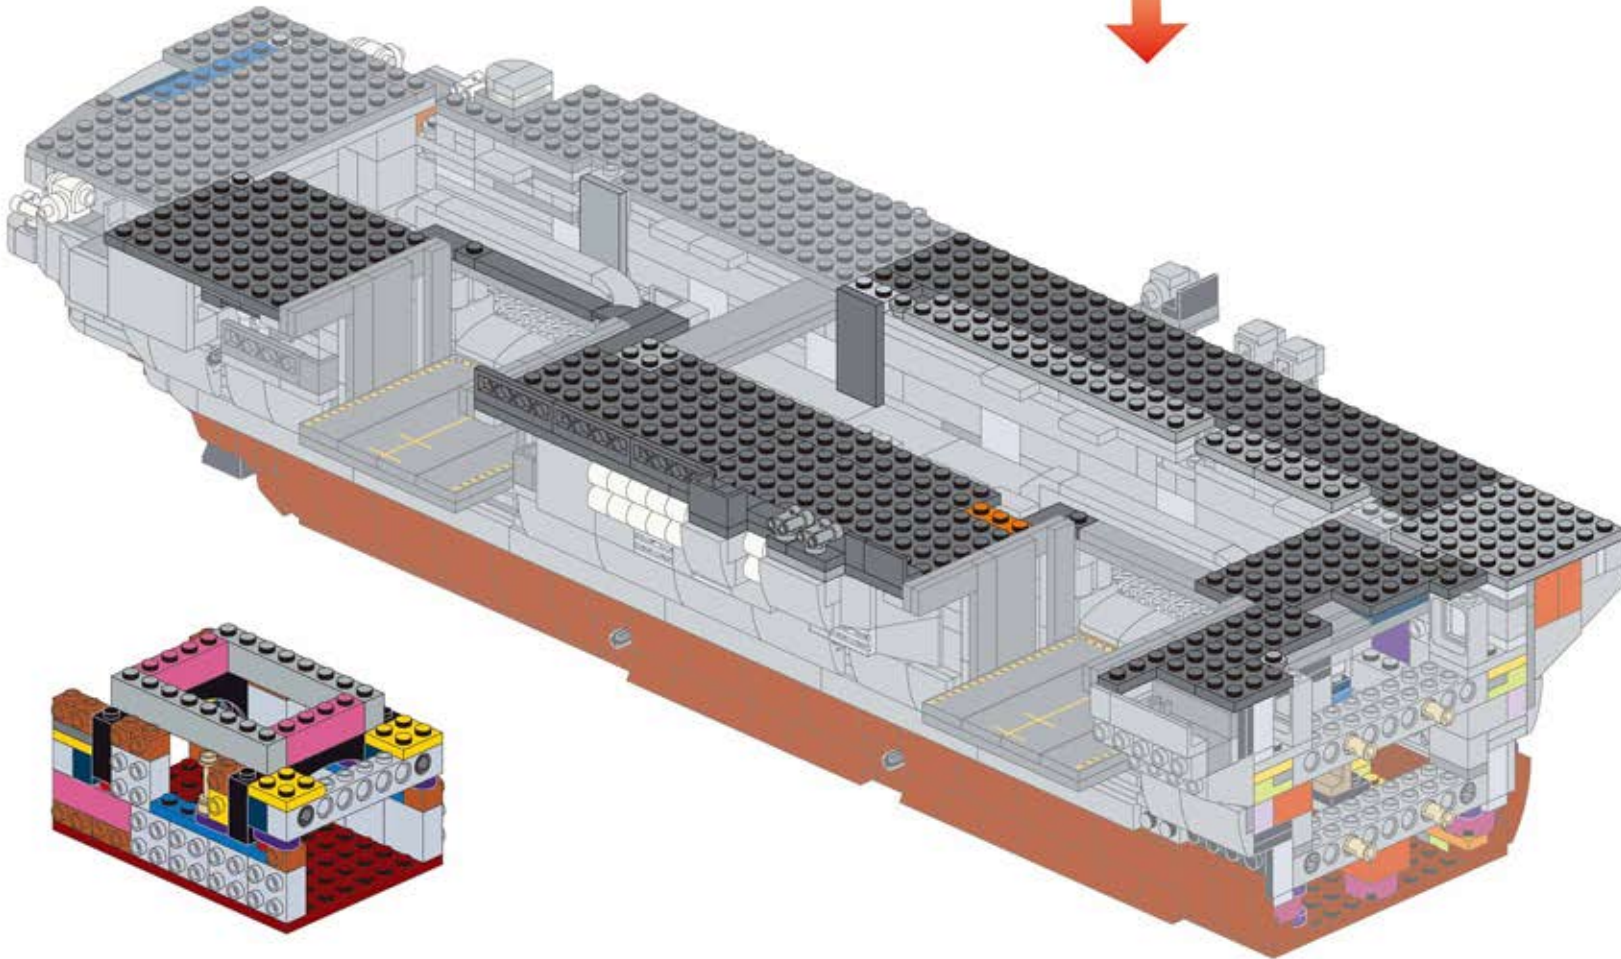

1 2 3

451

+

452

2x 4x10  
2x 2x  
1x 4x8  
1x 1x

This inset box lists the required parts for step 452: two 4x10 dark grey Technic plates, two 2x dark grey Technic pins, one 4x8 dark grey Technic plate, and one 1x dark grey Technic axle with a bush.