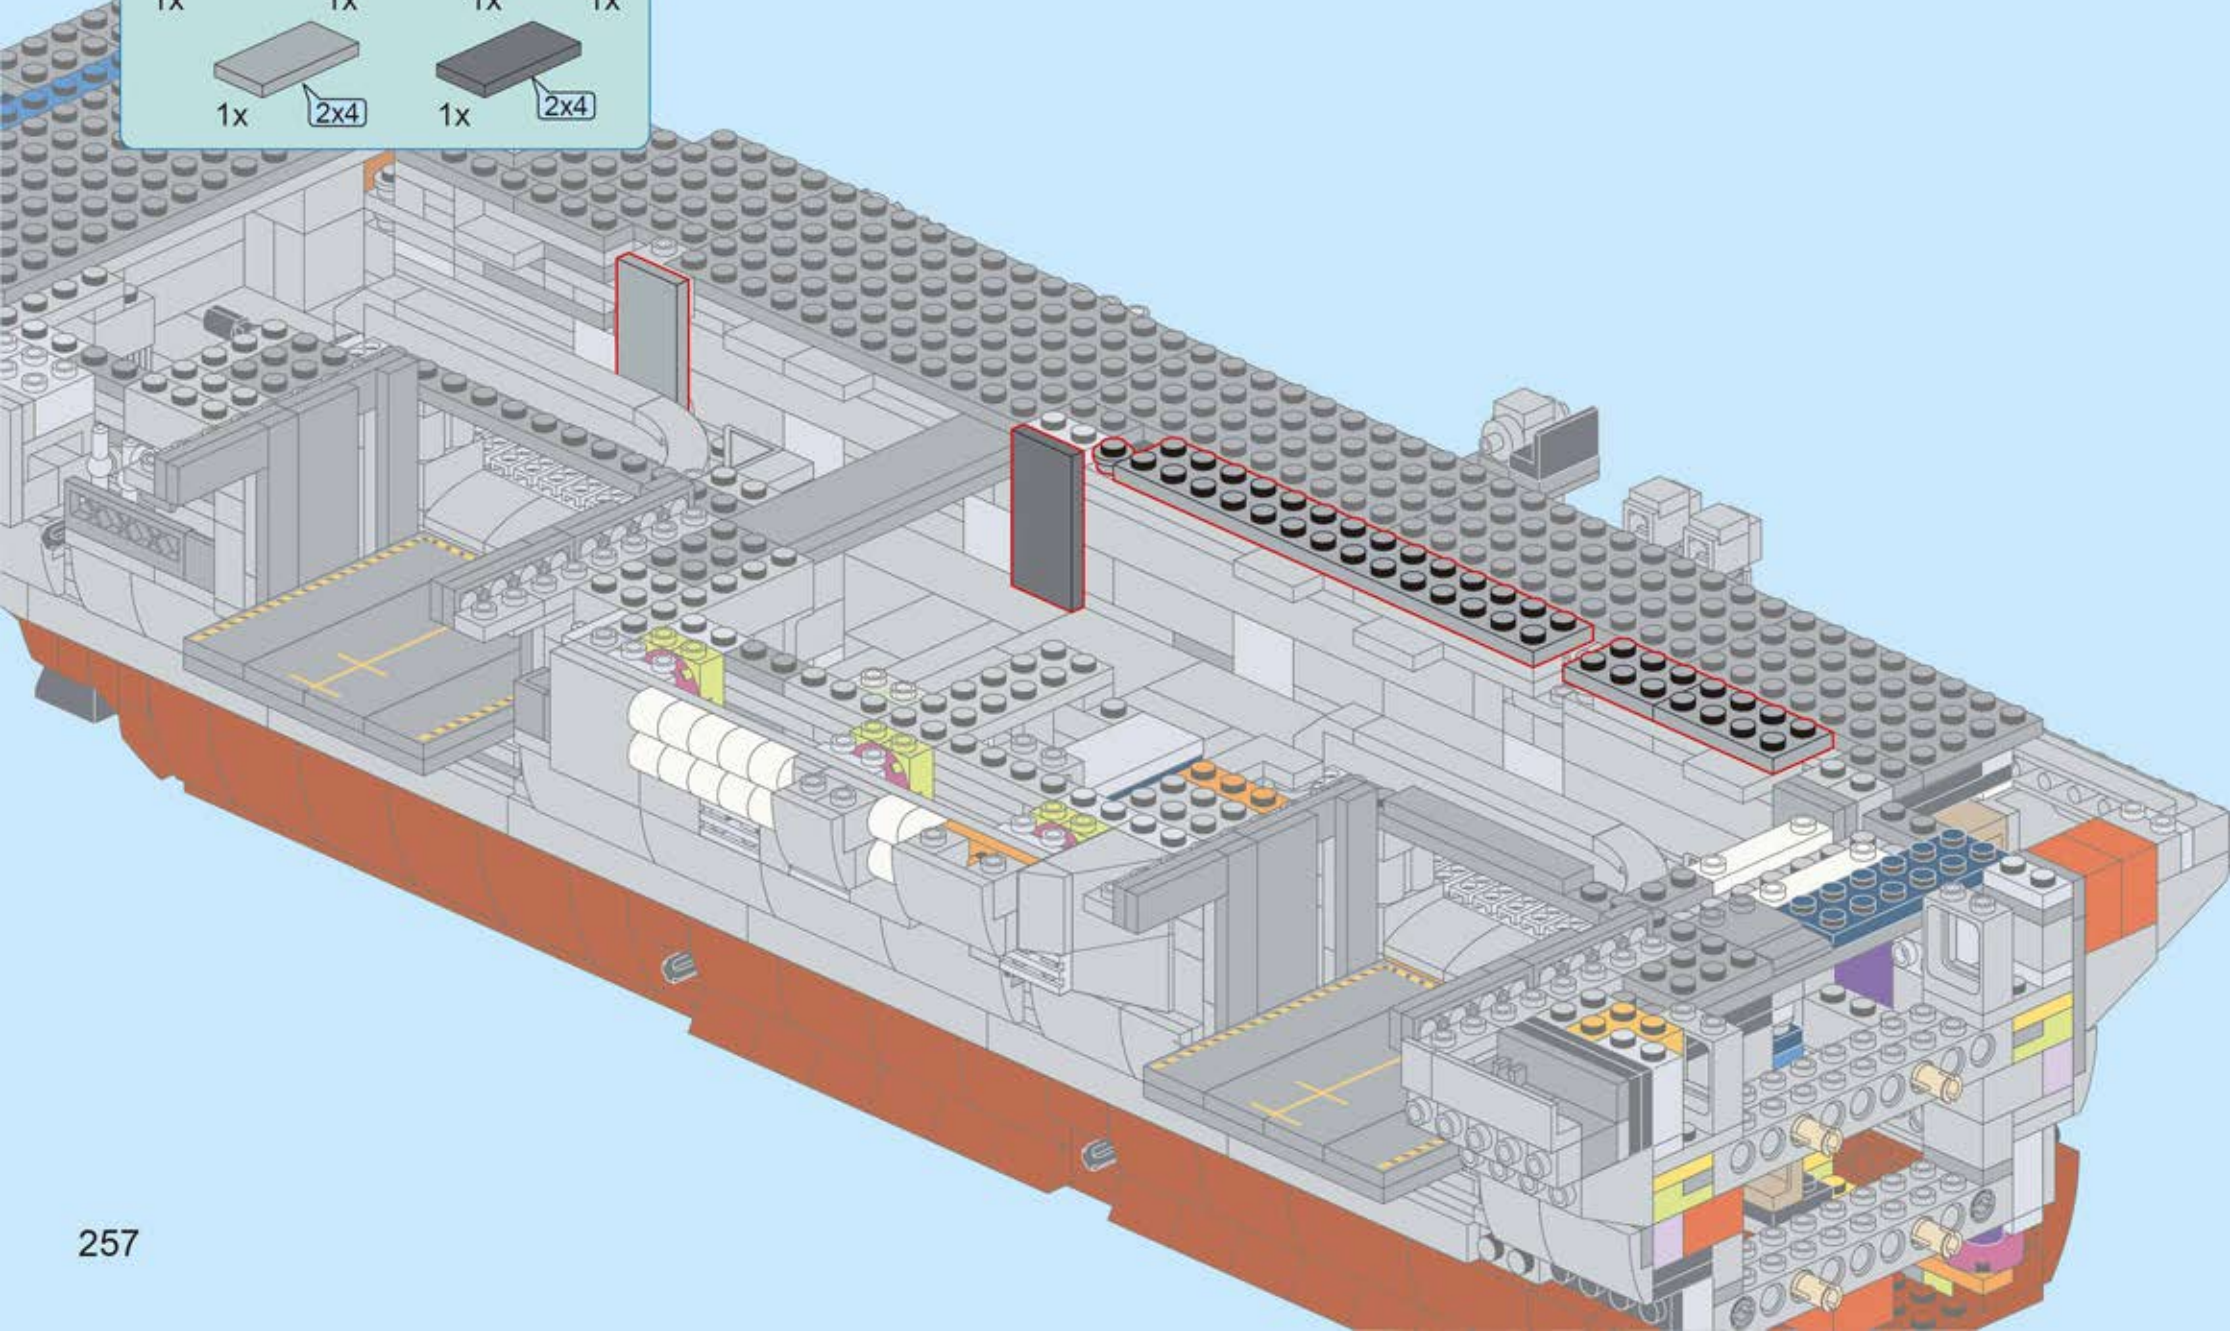

453

Parts list for step 453:

- 1x 2x14 grey Technic beam
- 1x 2x4 grey Technic beam
- 1x 2x4 dark grey Technic beam
- 1x 1x4 grey Technic plate
- 1x 1x4 dark grey Technic plate
- 1x 1x2 grey Technic plate
- 1x 1x2 dark grey Technic plate
- 1x 1x1 grey Technic pin