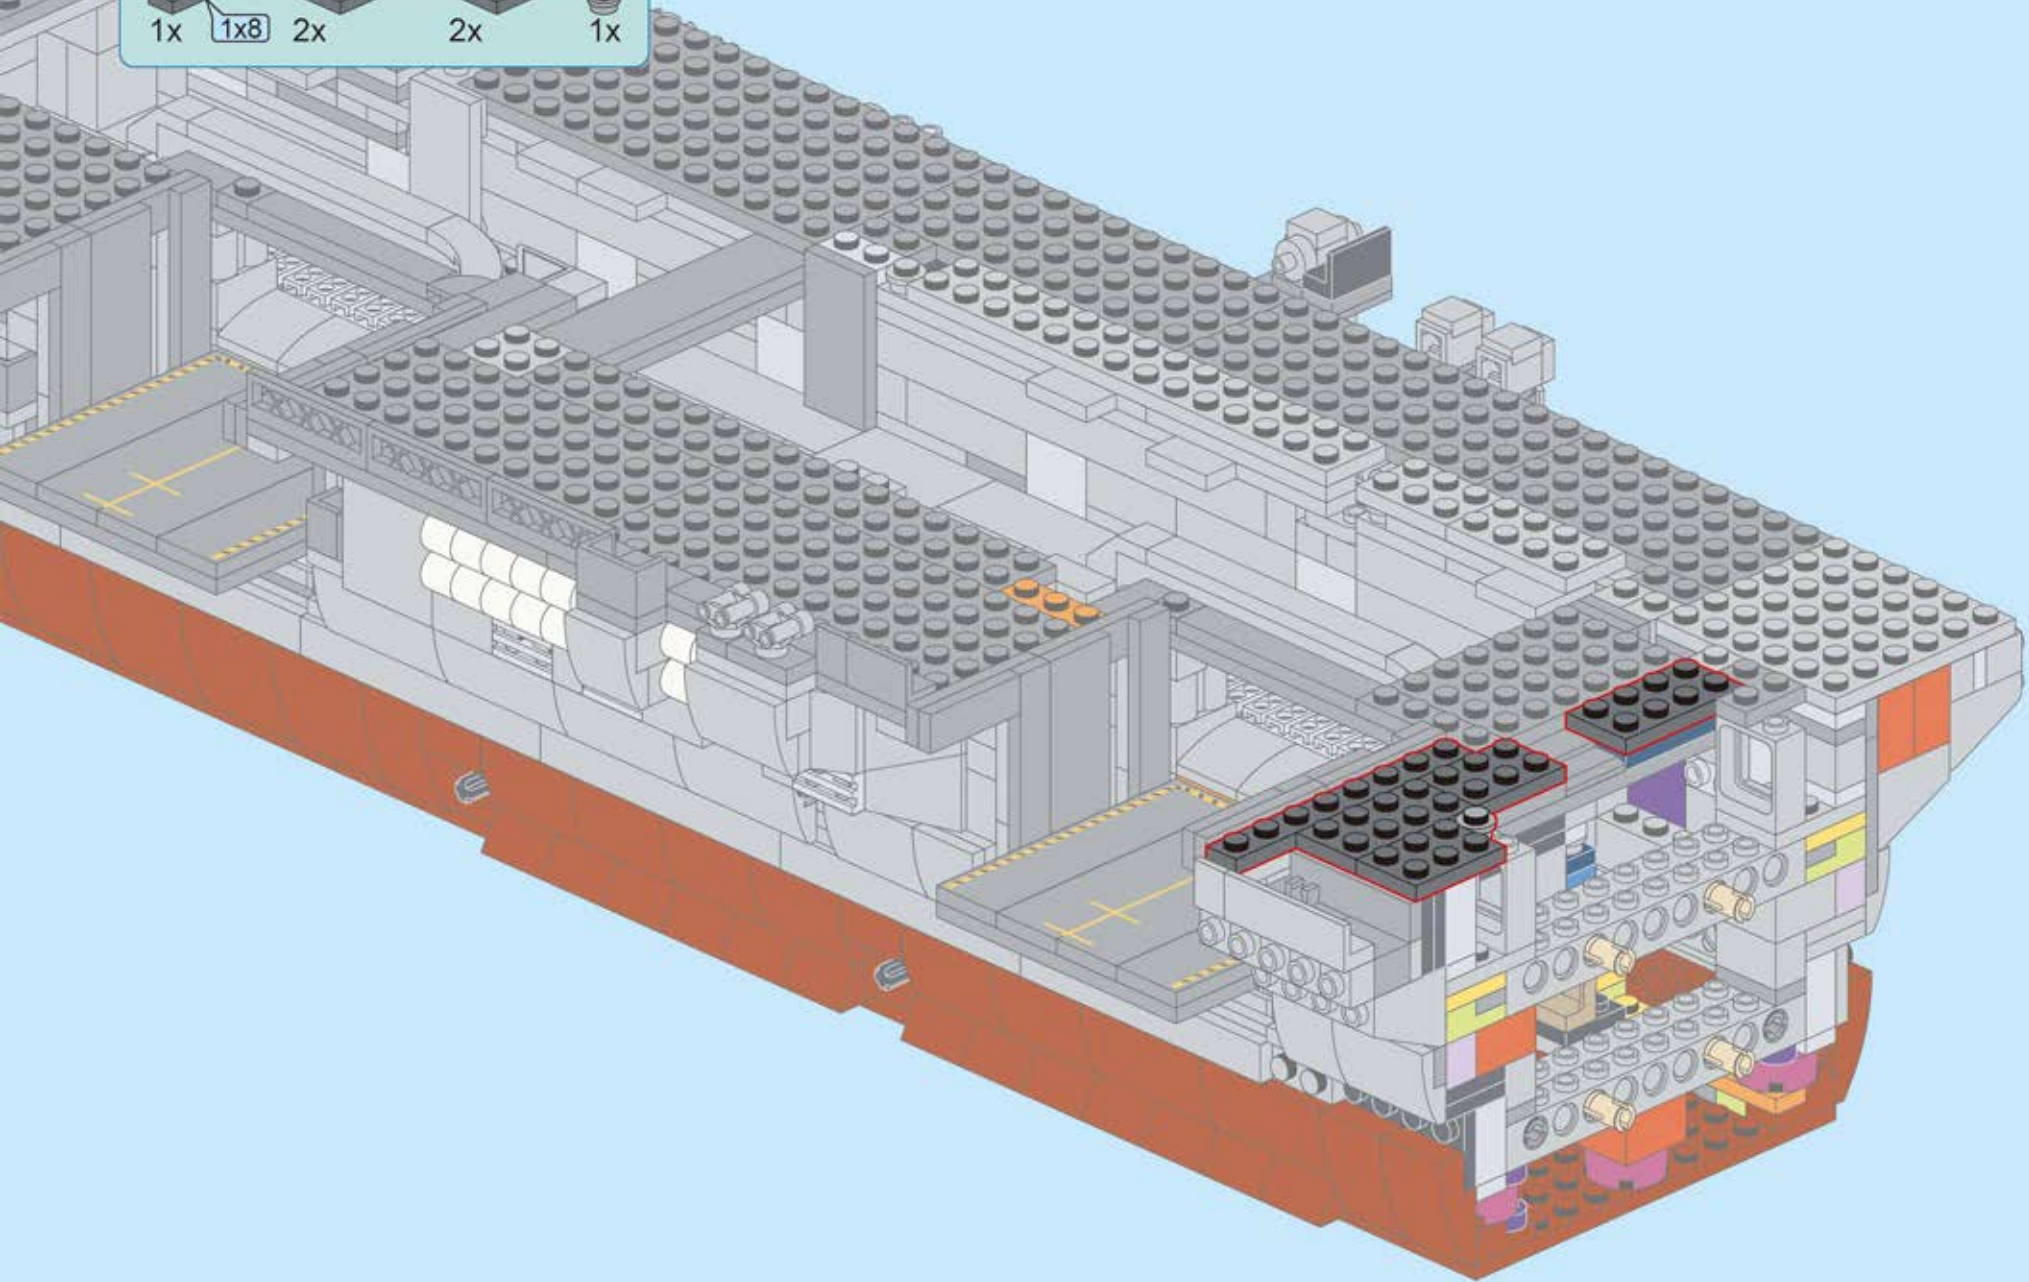

460

461

1x 1x8 2x 2x 1x

This inset box shows the parts list for step 461. It includes: one 1x8 black Technic beam, two 2x4 black Technic beams, two 2x2 black Technic beams, and one black Technic pin. The 1x8 beam is highlighted with a red border.