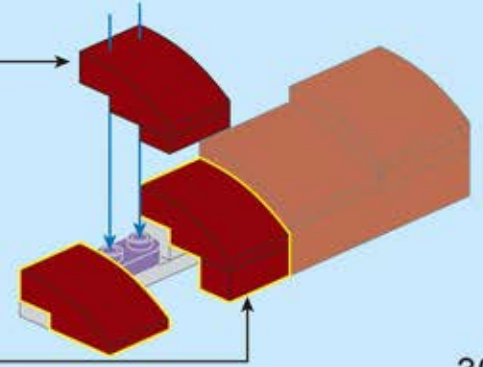

3x

582

583

584

585

586

587

588

1x  
1x  
1x  
1x  
1x  
1x  
1x  
1x  
1x  
1x  
2x  
1x

A list of LEGO parts required for step 589. The parts include: one red 1x6 Technic beam, one red 3x3 curved Technic plate, one red 2x3 curved Technic plate, one red 2x2 curved Technic plate, one red 2x3 curved Technic plate with a notch, one red 1x2 curved Technic plate, one red 1x2 Technic brick with four studs, one orange 1x4 Technic brick, one grey 1x2 Technic brick with two studs, two yellow 1x4 Technic bricks with four studs, and one black 1x2 Technic brick with four studs.