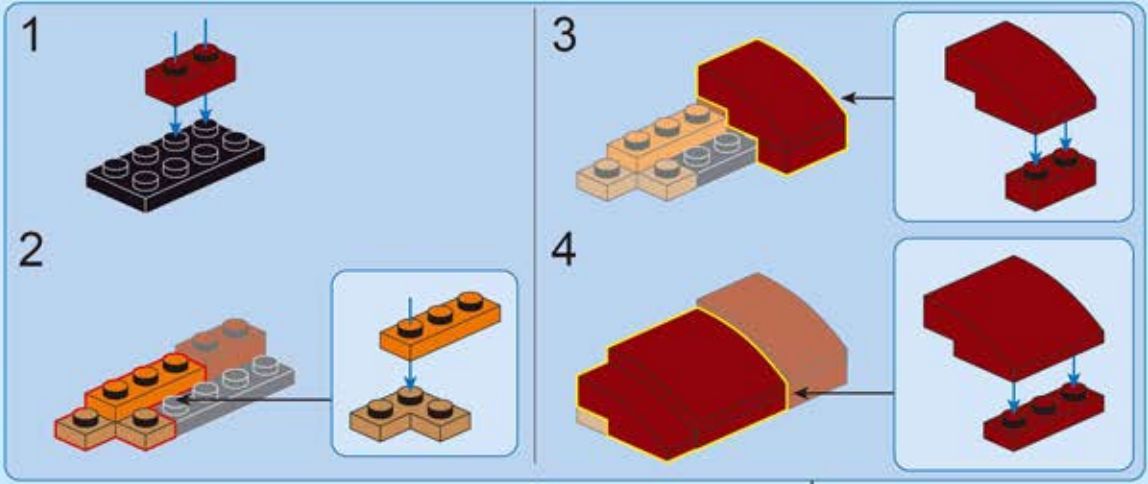

1x  
1x  
1x  
1x  
1x  
1x  
1x  
1x  
1x  
1x  
2x  
1x

A list of LEGO parts required for step 589. The parts include: one red 1x6 Technic beam, one red 3x3 curved Technic plate, one red 2x3 curved Technic plate, one red 2x2 curved Technic plate, one red 2x3 curved Technic plate with a notch, one red 1x2 curved Technic plate, one red 1x2 Technic brick with four studs, one orange 1x4 Technic brick, one grey 1x2 Technic brick with two studs, two yellow 1x4 Technic bricks with four studs, and one black 1x2 Technic brick with four studs.

1  
2

Step 1: A grey 1x2 Technic brick with two studs is placed on top of an orange 1x4 Technic brick. This assembly is then attached to a red 1x6 Technic beam. Step 2: A black 1x2 Technic brick with four studs is placed on top of a yellow 1x4 Technic brick with four studs. This assembly is then attached to the red 1x6 Technic beam. An inset diagram shows a grey 1x2 Technic brick with two studs being placed on top of a yellow 1x4 Technic brick with four studs.