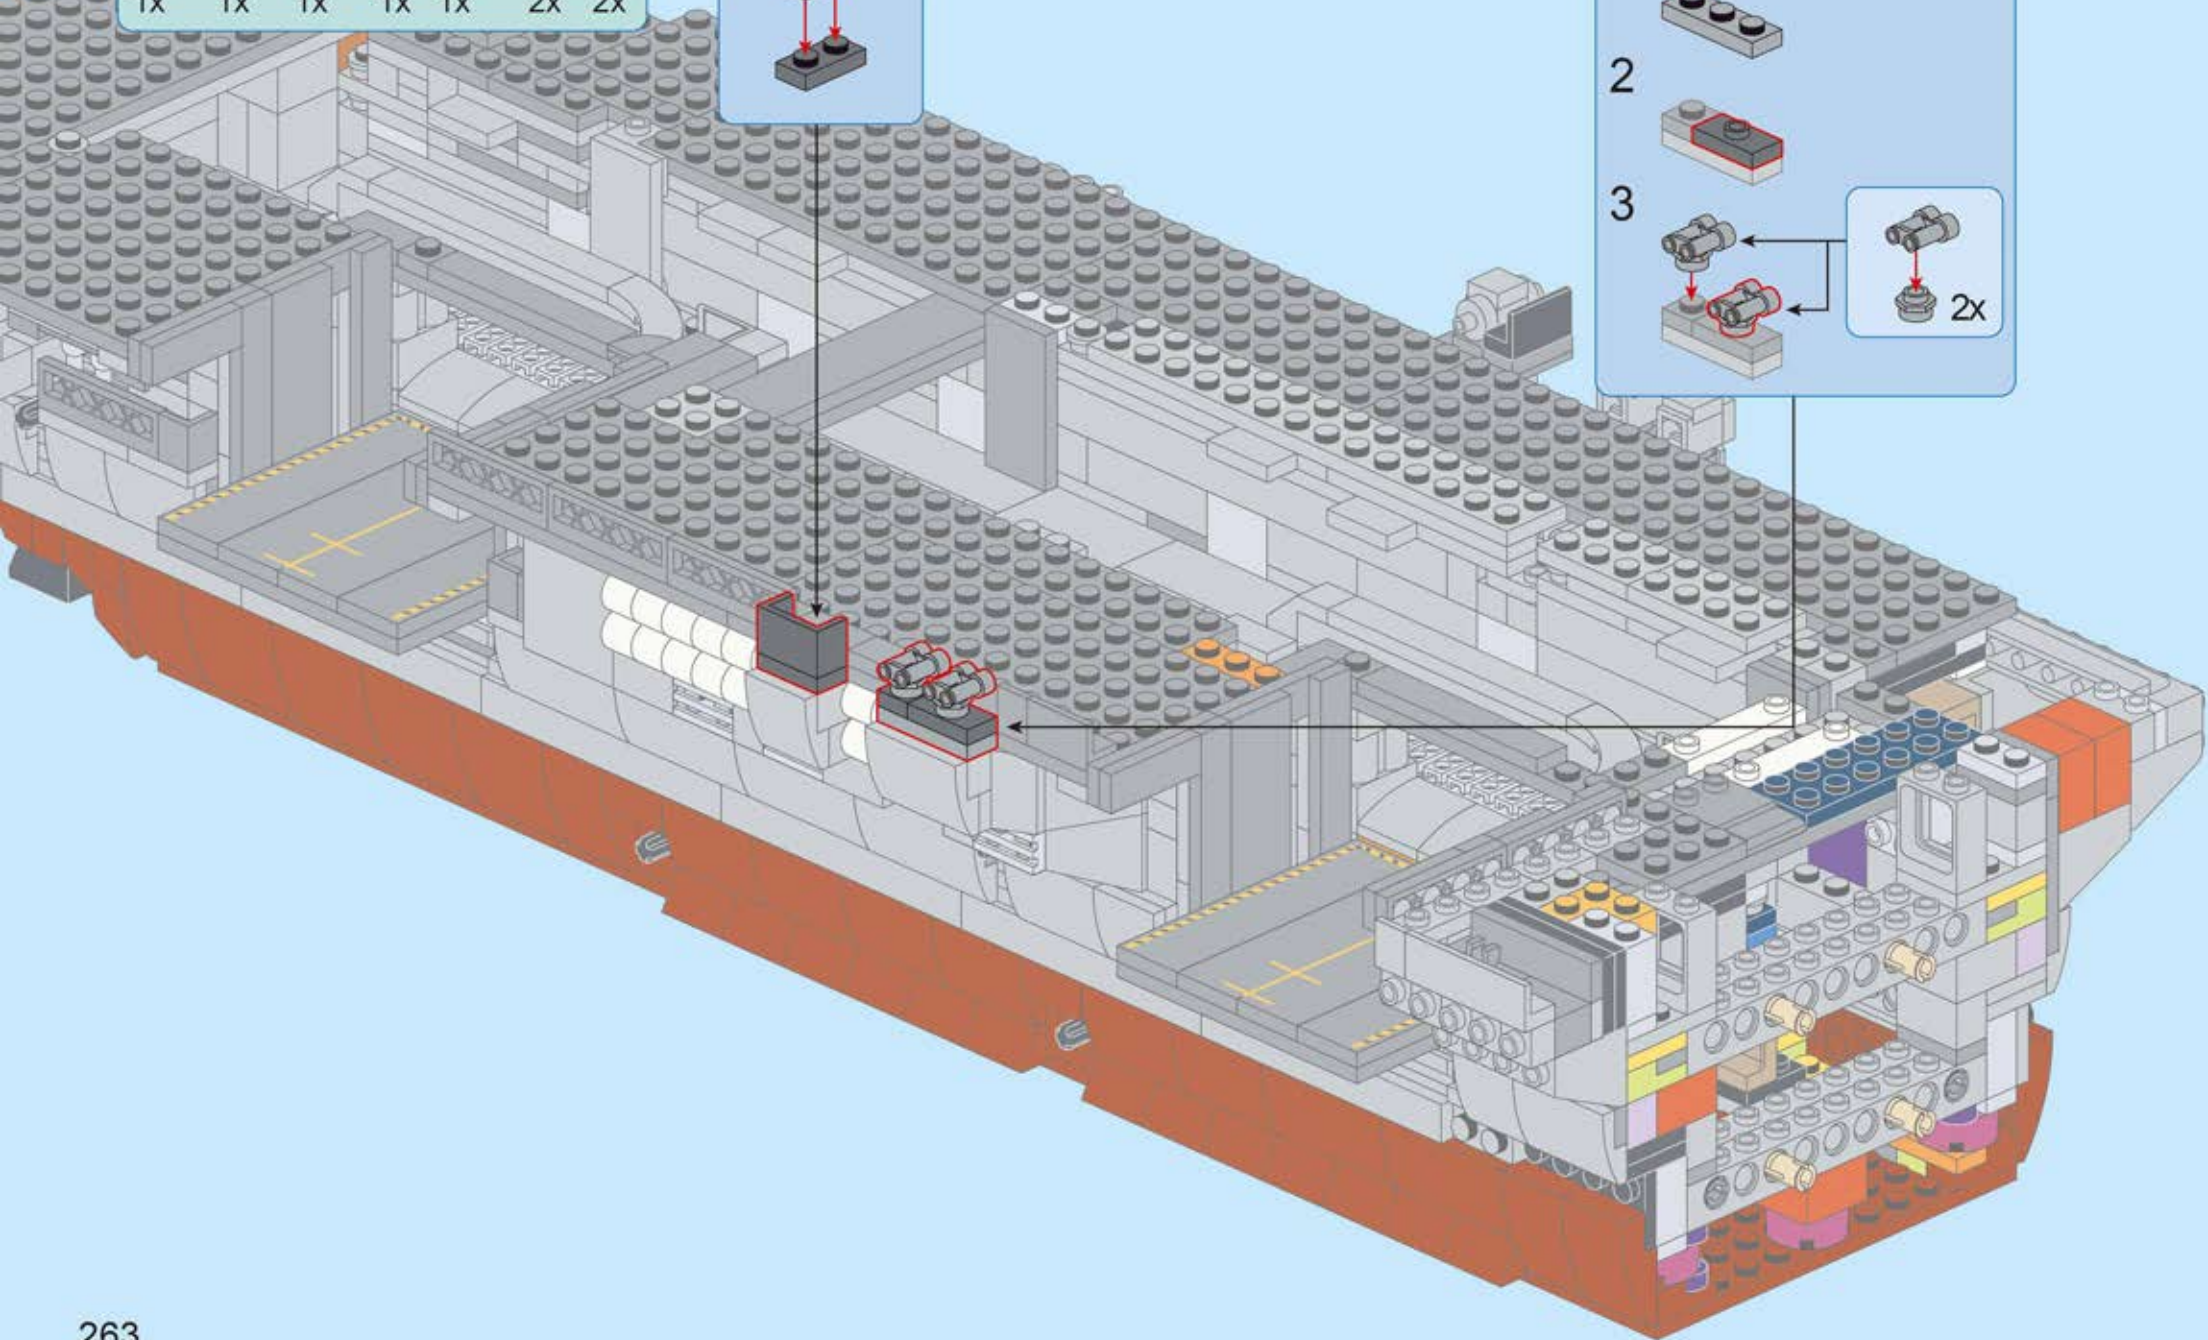

460

461

1x 1x8 2x 2x 1x

This inset box shows the parts list for step 461. It includes: one 1x8 black Technic beam, two 2x4 black Technic beams, two 2x2 black Technic beams, and one black Technic pin. The 1x8 beam is highlighted with a red border.