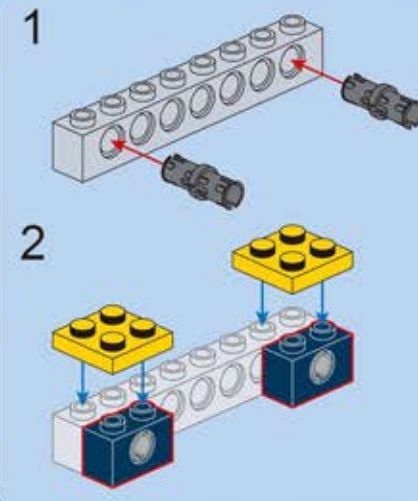

465

1x

1x8

2x

2x

2x