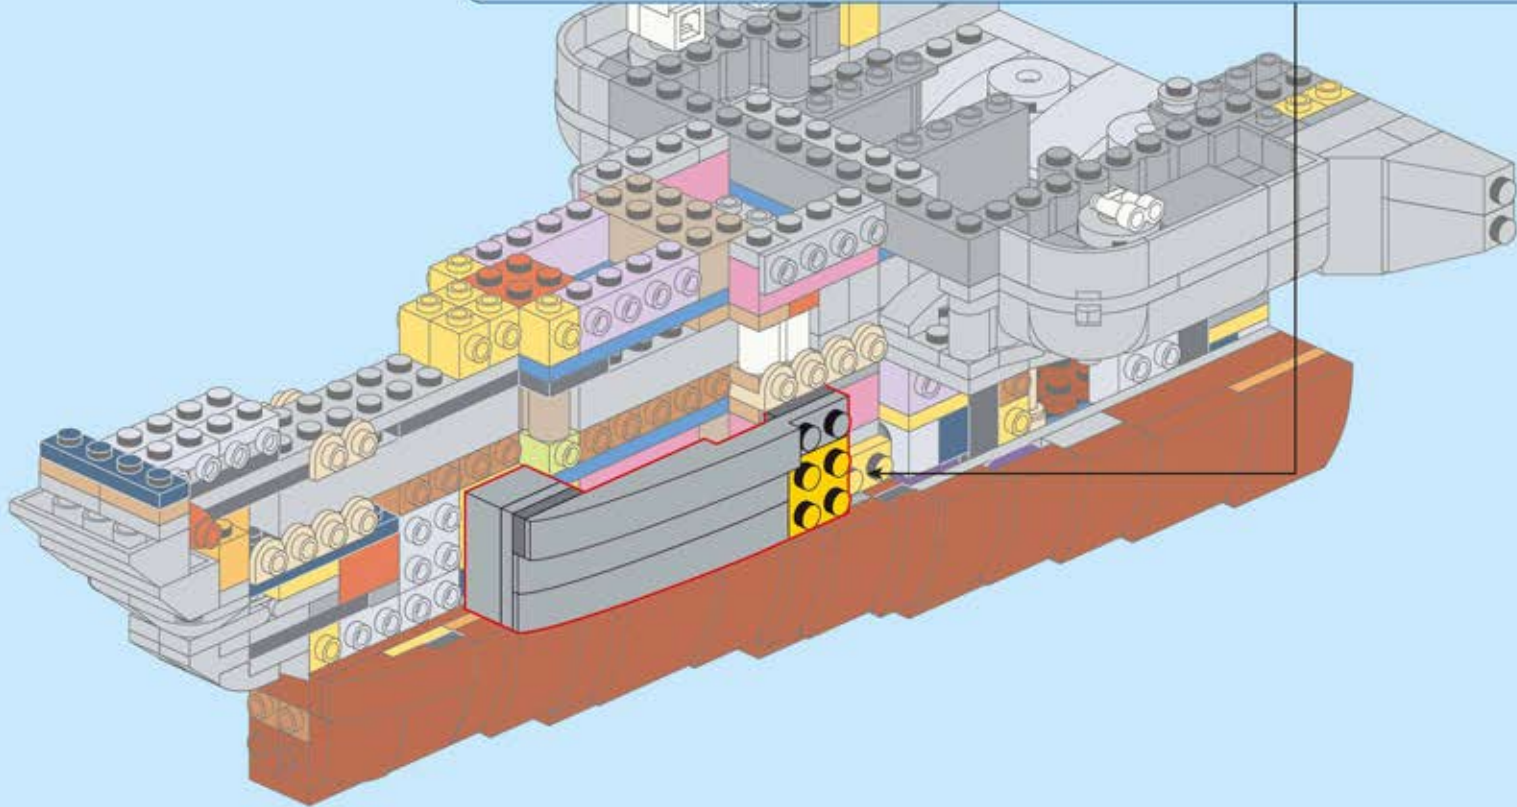

1  
2

Step 1: A grey 1x2 Technic brick with two studs is placed on top of an orange 1x4 Technic brick. This assembly is then attached to a red 1x6 Technic beam. Step 2: A black 1x2 Technic brick with four studs is placed on top of a yellow 1x4 Technic brick with four studs. This assembly is then attached to the red 1x6 Technic beam. An inset diagram shows a grey 1x2 Technic brick with two studs being placed on top of a yellow 1x4 Technic brick with four studs.

3  
4

Step 3: A red 2x3 curved Technic plate is attached to the top of the assembly from step 2. Step 4: A red 2x2 curved Technic plate is attached to the top of the red 2x3 curved Technic plate. An inset diagram shows a red 2x2 curved Technic plate being attached to the top of a red 1x2 curved Technic plate with a notch.