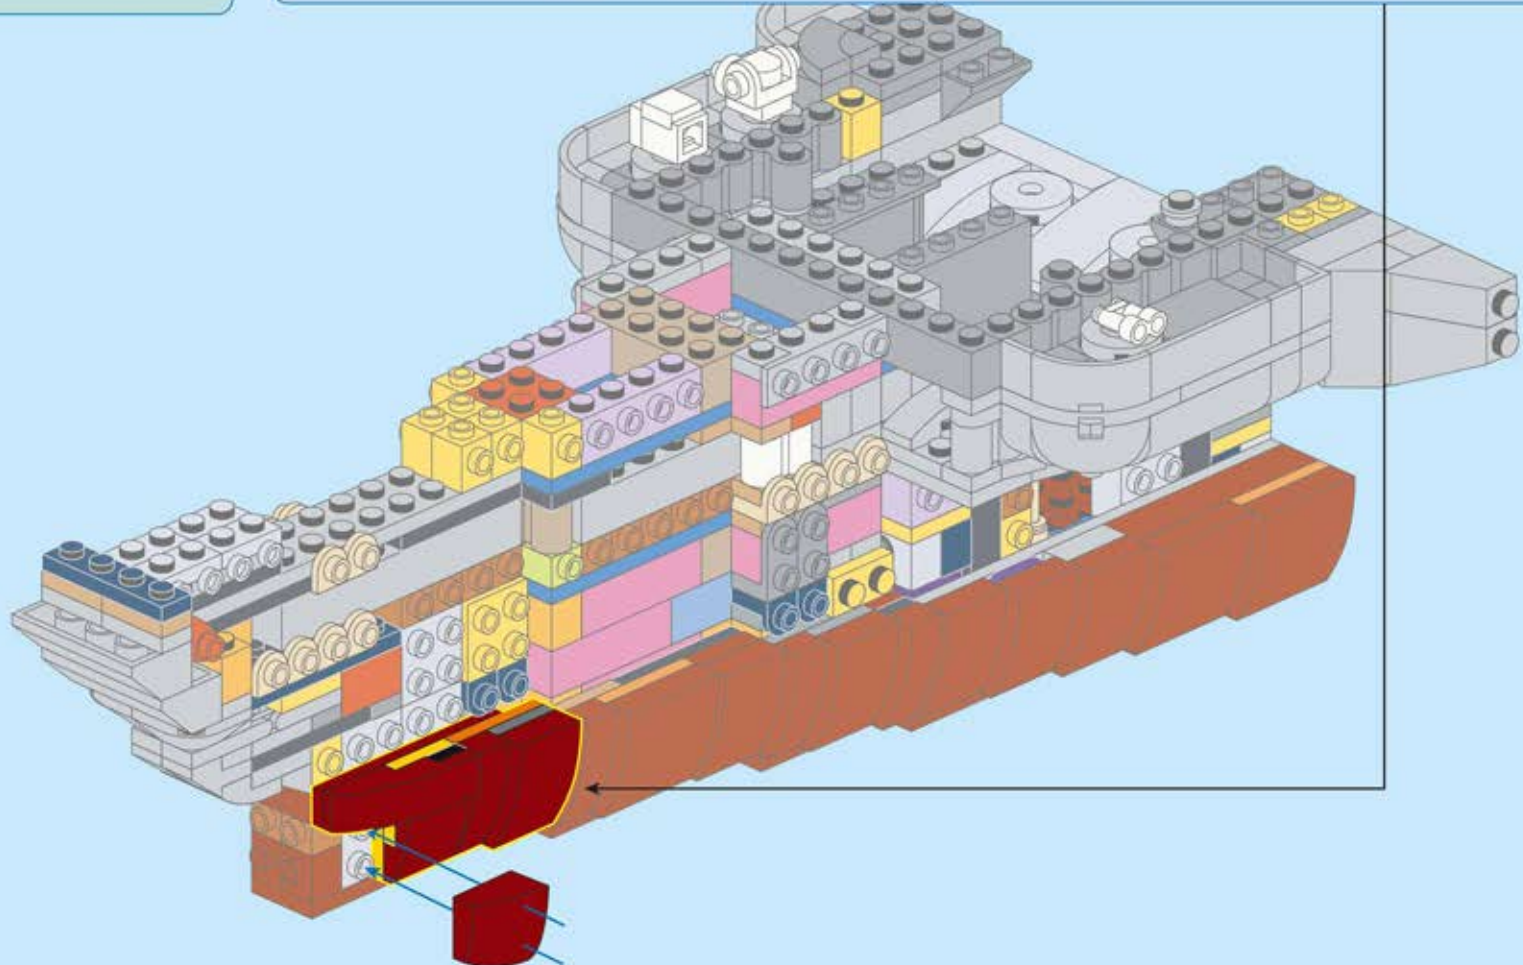

1  
2

Step 1: A grey 1x2 Technic brick with two studs is placed on top of an orange 1x4 Technic brick. This assembly is then attached to a red 1x6 Technic beam. Step 2: A black 1x2 Technic brick with four studs is placed on top of a yellow 1x4 Technic brick with four studs. This assembly is then attached to the red 1x6 Technic beam. An inset diagram shows a grey 1x2 Technic brick with two studs being placed on top of a yellow 1x4 Technic brick with four studs.

3  
4

Step 3: A red 2x3 curved Technic plate is attached to the top of the assembly from step 2. Step 4: A red 2x2 curved Technic plate is attached to the top of the red 2x3 curved Technic plate. An inset diagram shows a red 2x2 curved Technic plate being attached to the top of a red 1x2 curved Technic plate with a notch.