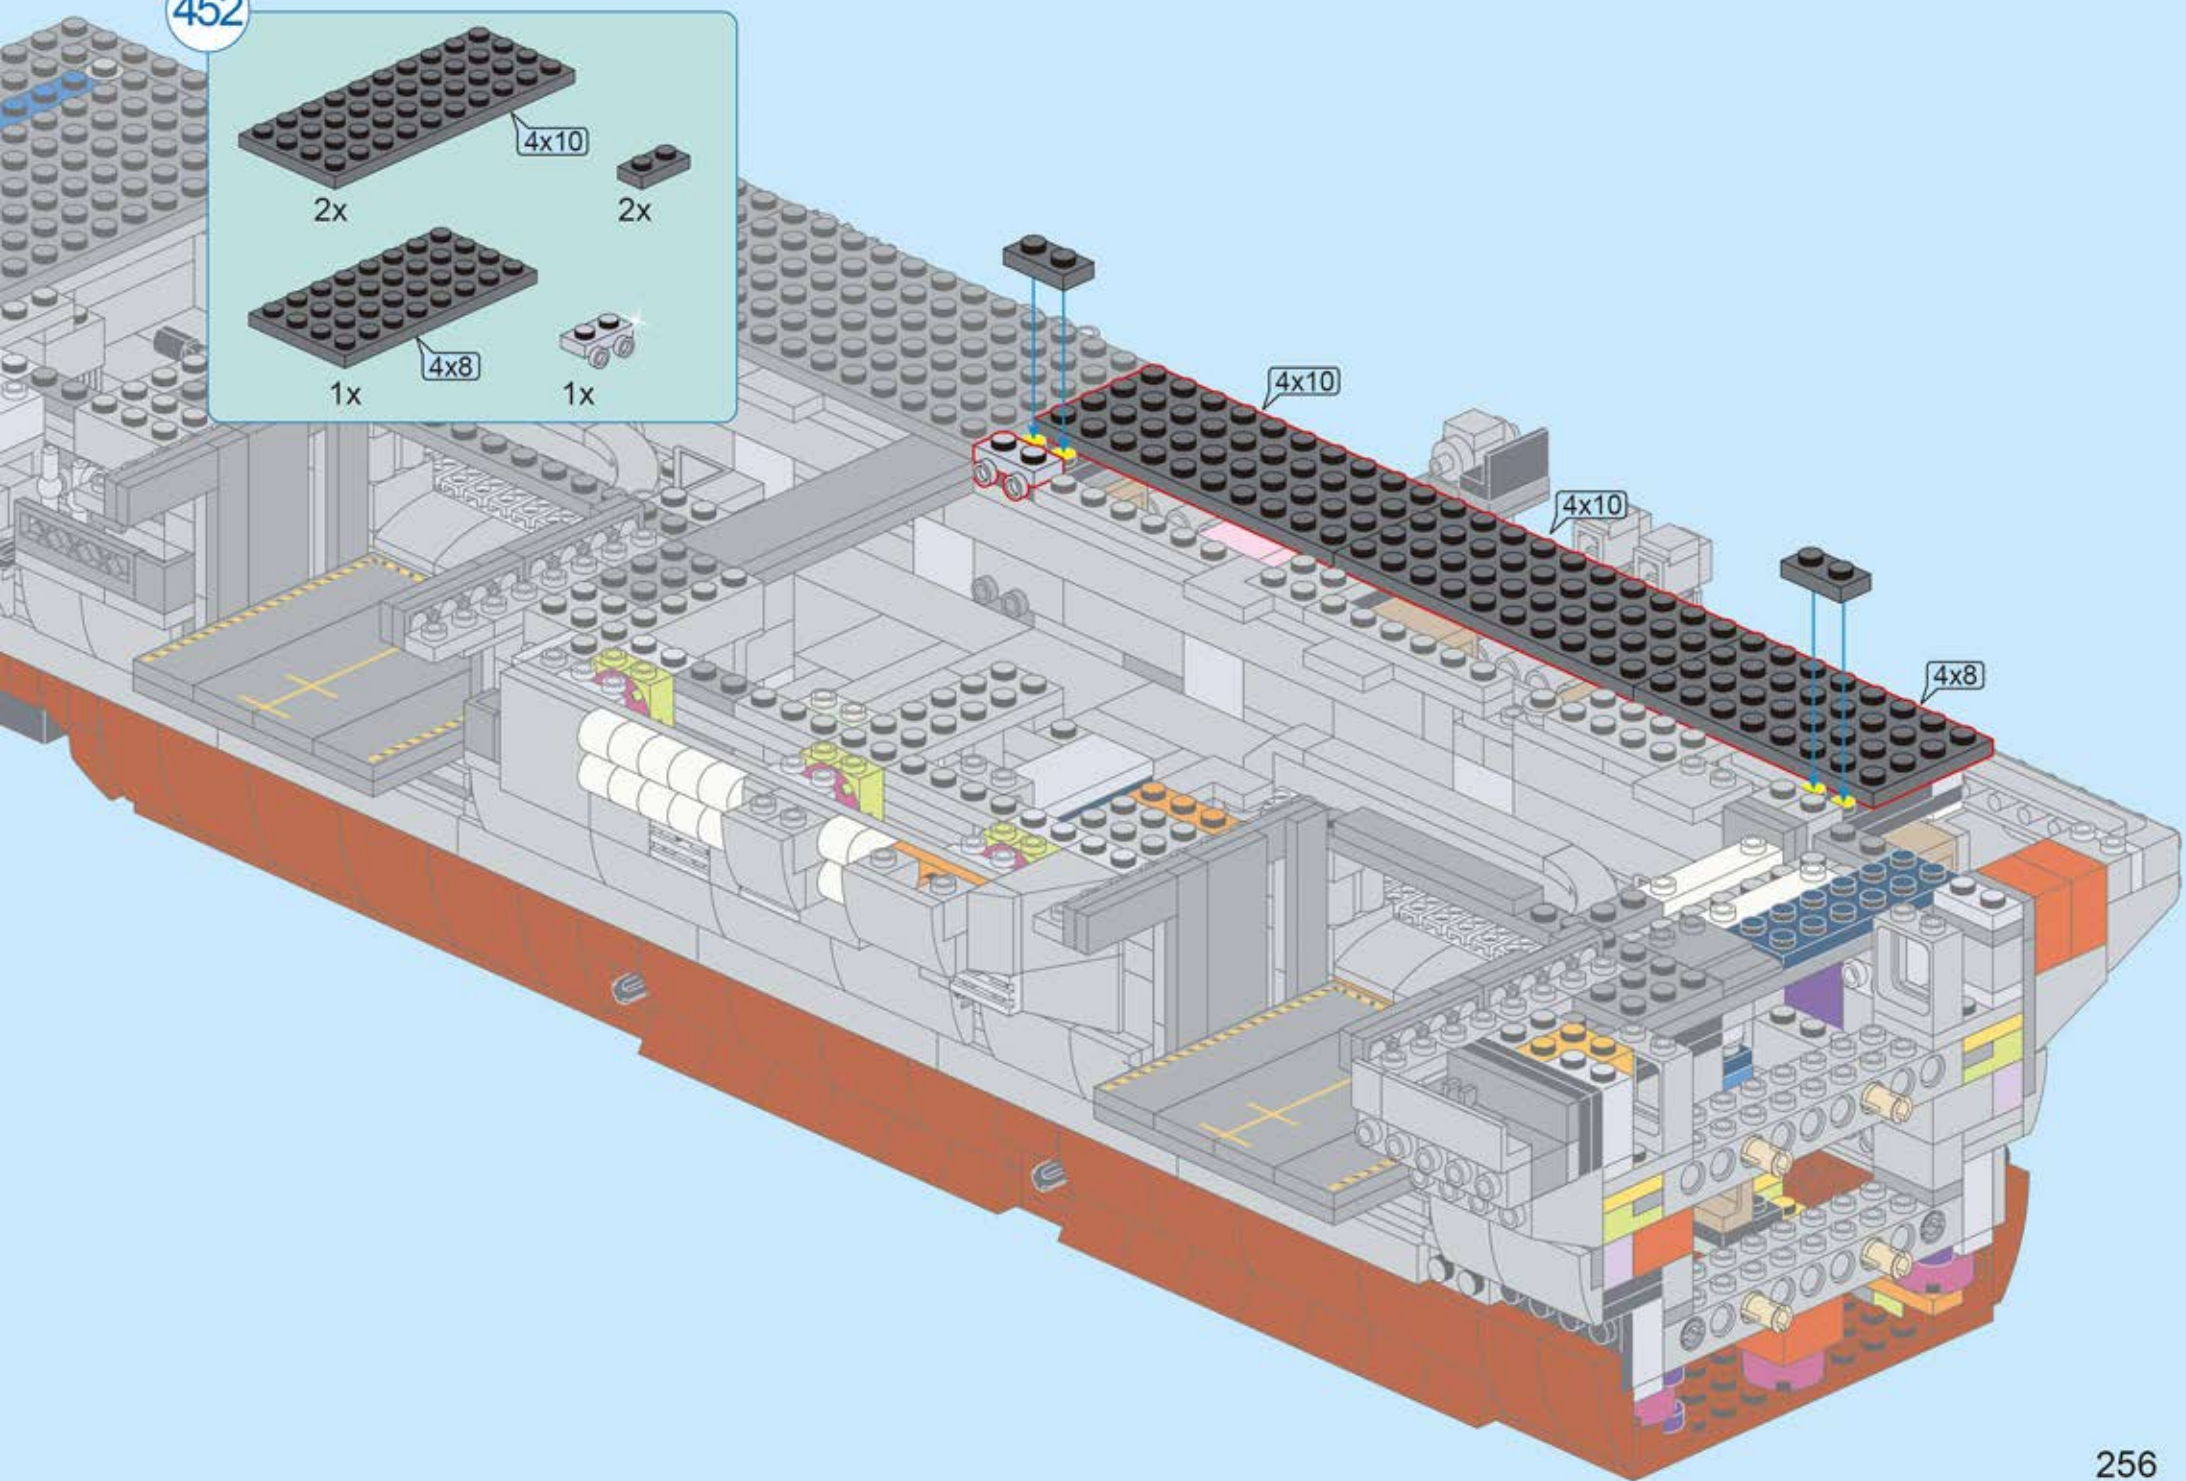

1 2 3

451

+

452

2x 4x10  
2x 2x  
1x 4x8  
1x 1x

This inset box lists the required parts for step 452: two 4x10 dark grey Technic plates, two 2x dark grey Technic pins, one 4x8 dark grey Technic plate, and one 1x dark grey Technic axle with a bush.