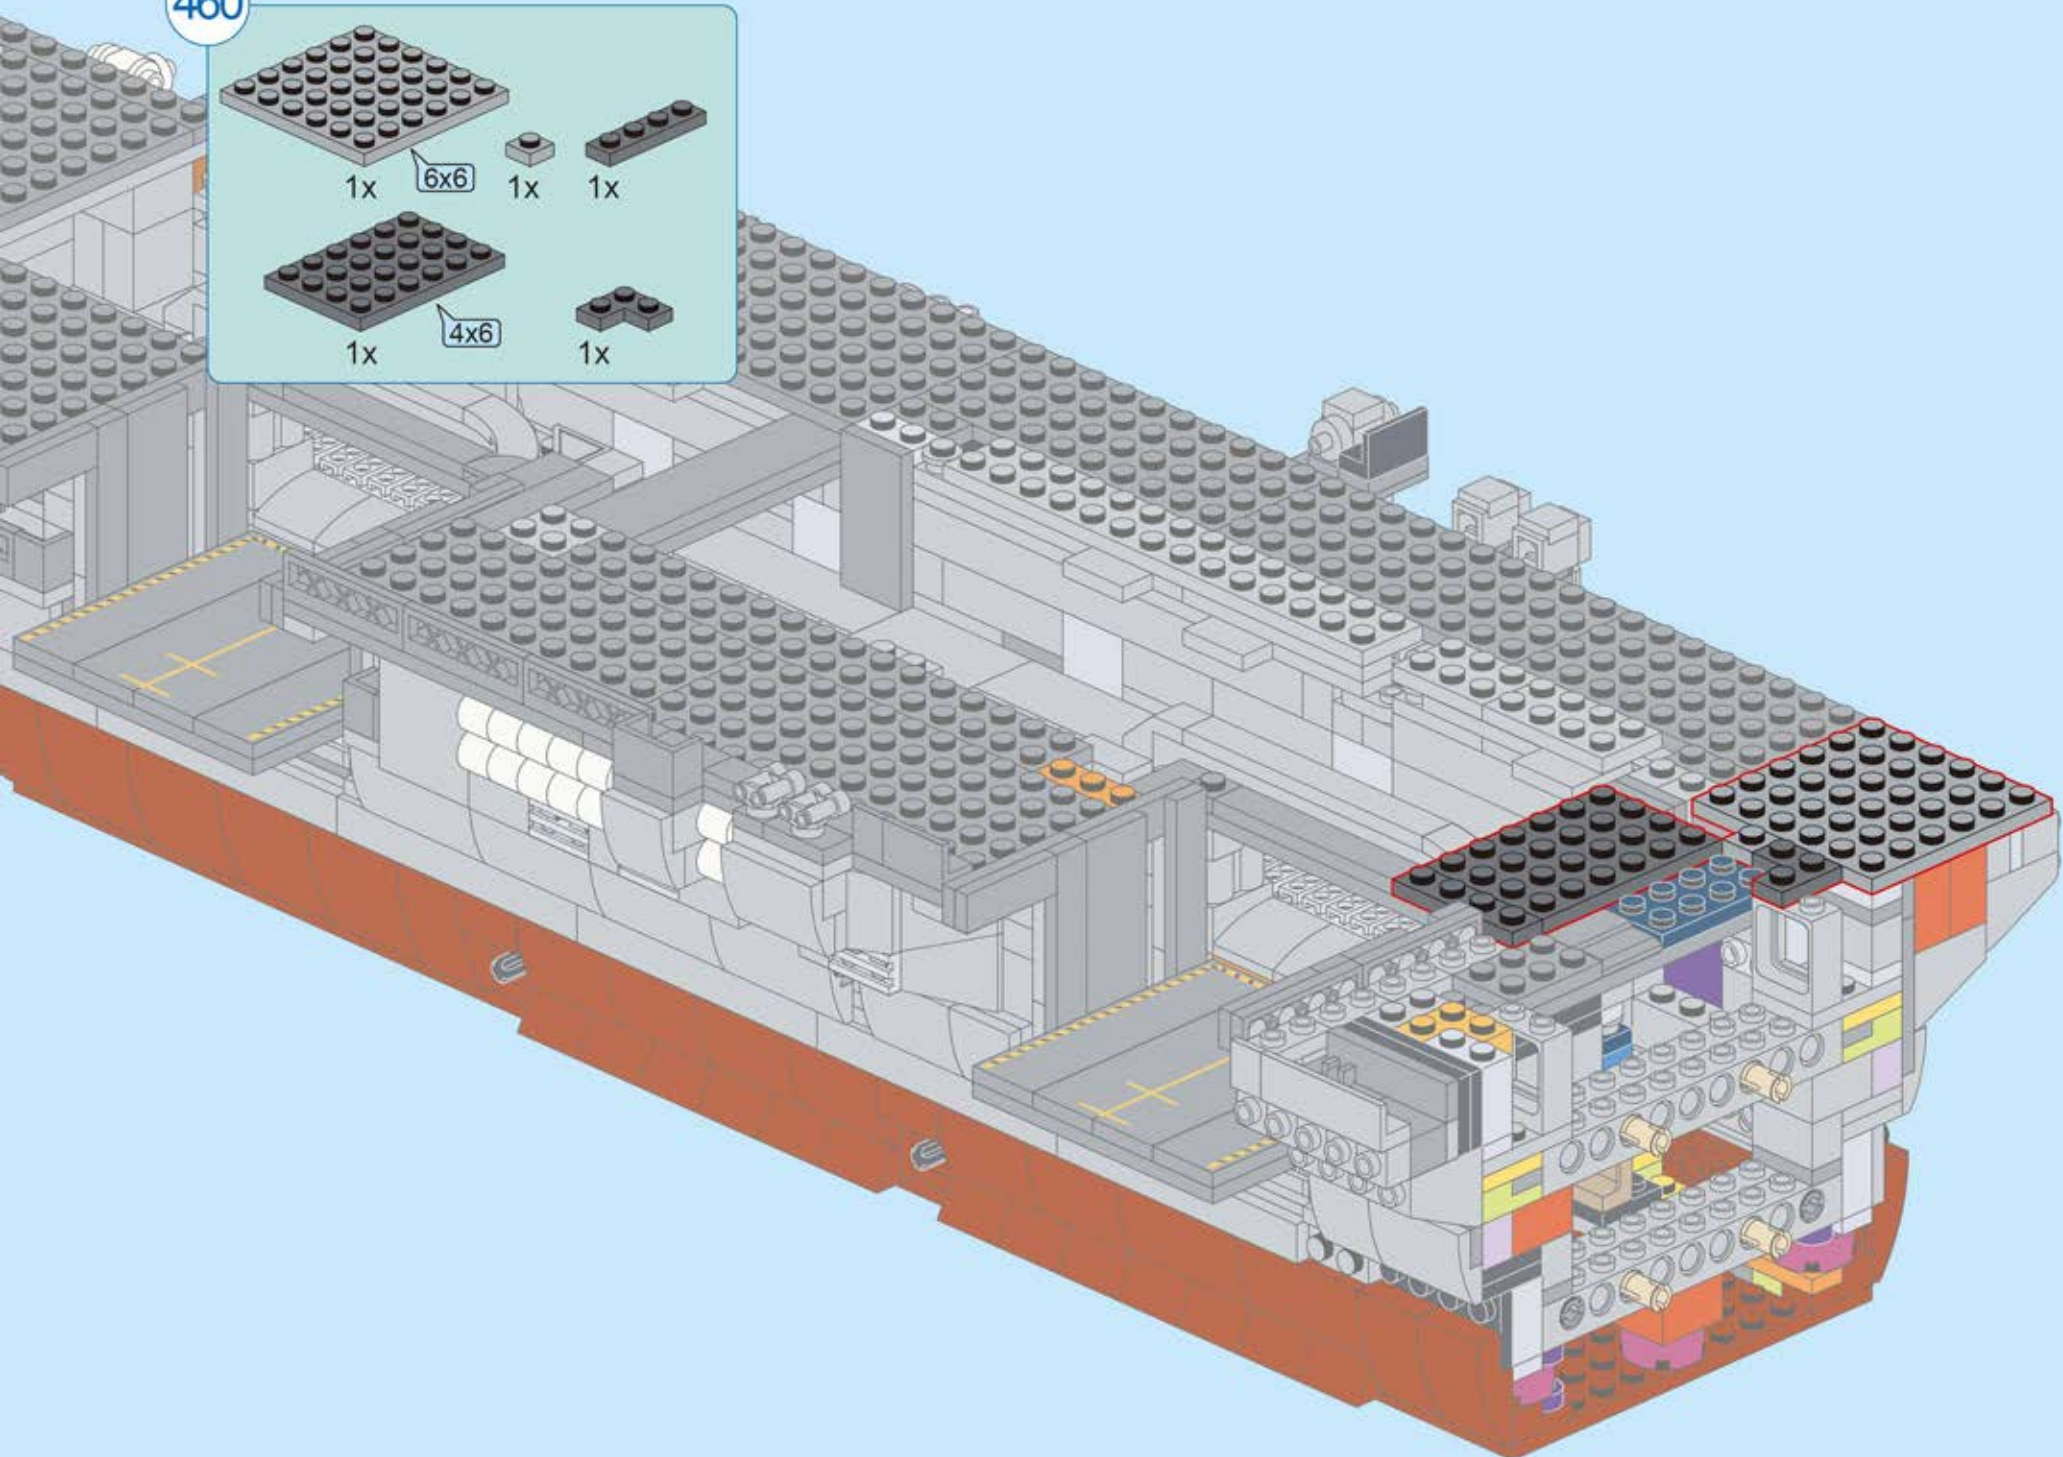

460

461

1x 1x8 2x 2x 1x

This inset box shows the parts list for step 461. It includes: one 1x8 black Technic beam, two 2x4 black Technic beams, two 2x2 black Technic beams, and one black Technic pin. The 1x8 beam is highlighted with a red border.