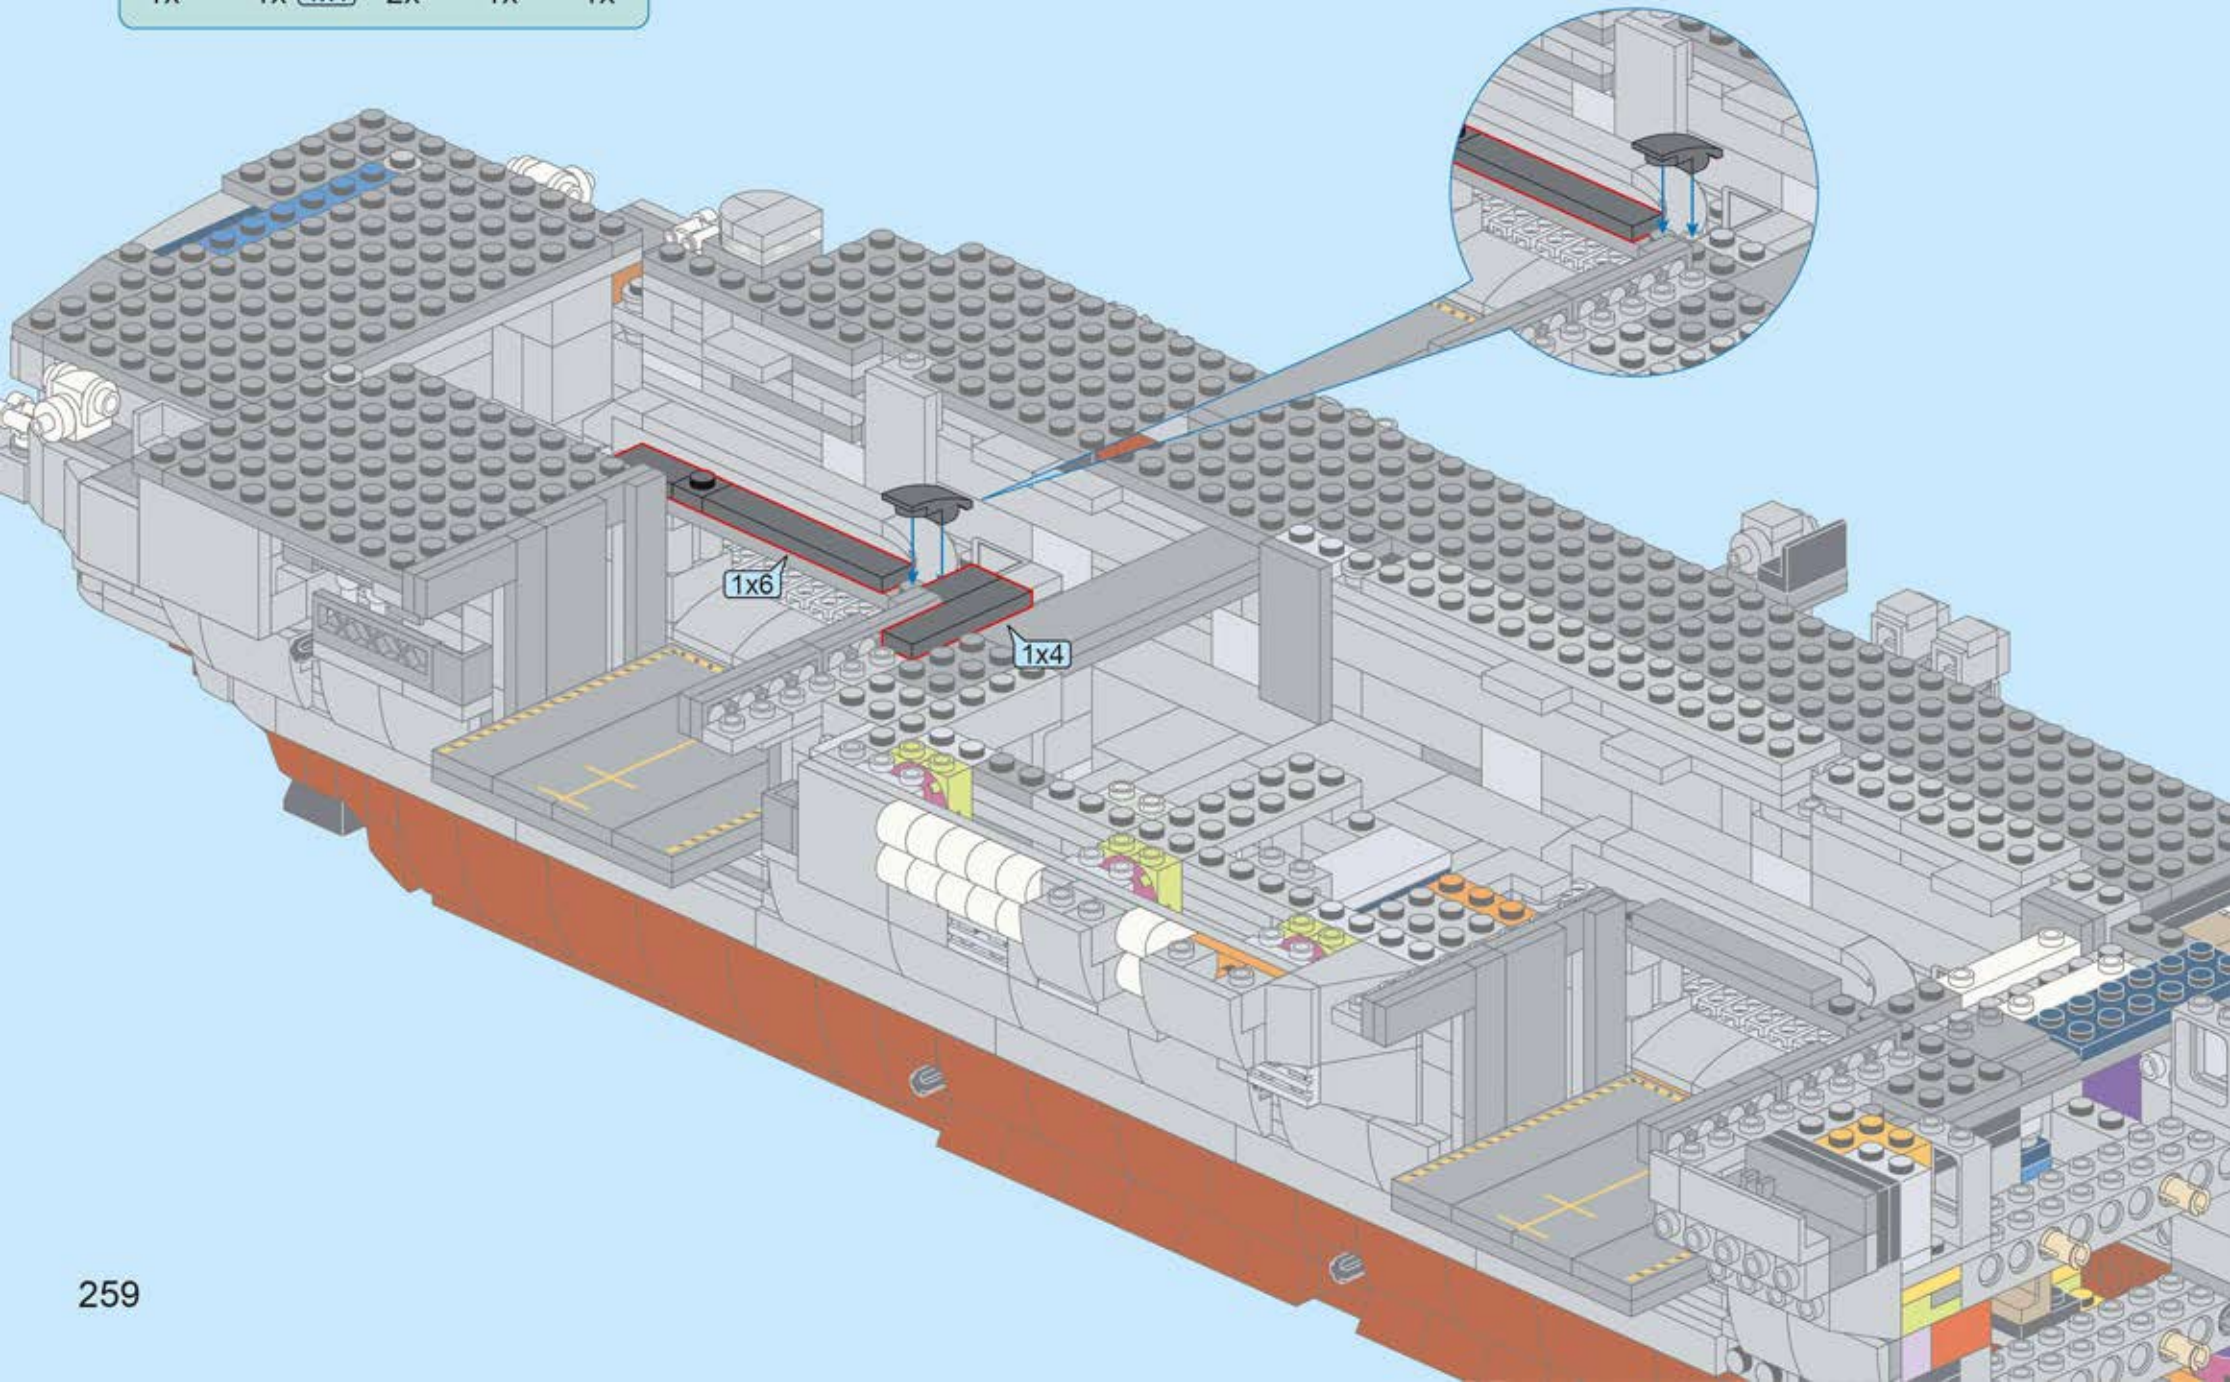

455

- 1x6
- 1x
- 1x4
- 2x
- 1x
- 1x