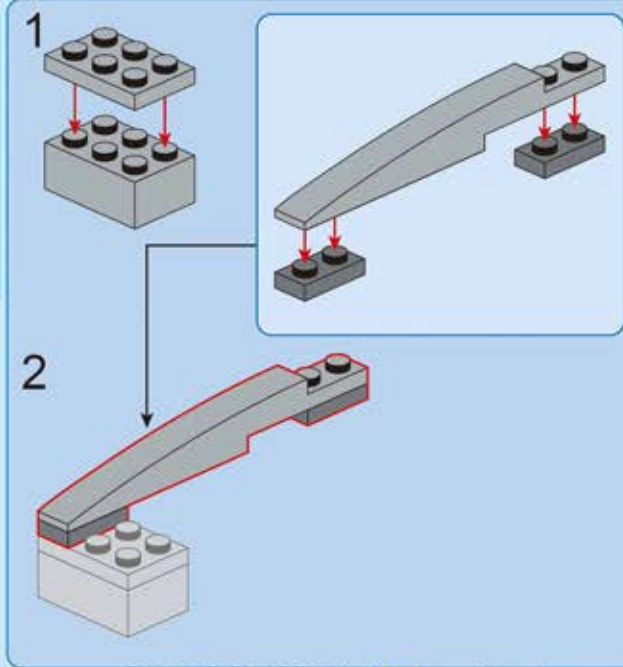

1x  
1x  
1x  
1x  
1x  
1x  
1x  
1x  
1x  
1x  
2x  
1x

A list of LEGO parts required for step 589. The parts include: one red 1x6 Technic beam, one red 3x3 curved Technic plate, one red 2x3 curved Technic plate, one red 2x2 curved Technic plate, one red 2x3 curved Technic plate with a notch, one red 1x2 curved Technic plate, one red 1x2 Technic brick with four studs, one orange 1x4 Technic brick, one grey 1x2 Technic brick with two studs, two yellow 1x4 Technic bricks with four studs, and one black 1x2 Technic brick with four studs.

1  
2

Step 1: A grey 1x2 Technic brick with two studs is placed on top of an orange 1x4 Technic brick. This assembly is then attached to a red 1x6 Technic beam. Step 2: A black 1x2 Technic brick with four studs is placed on top of a yellow 1x4 Technic brick with four studs. This assembly is then attached to the red 1x6 Technic beam. An inset diagram shows a grey 1x2 Technic brick with two studs being placed on top of a yellow 1x4 Technic brick with four studs.

3  
4

Step 3: A red 2x3 curved Technic plate is attached to the top of the assembly from step 2. Step 4: A red 2x2 curved Technic plate is attached to the top of the red 2x3 curved Technic plate. An inset diagram shows a red 2x2 curved Technic plate being attached to the top of a red 1x2 curved Technic plate with a notch.