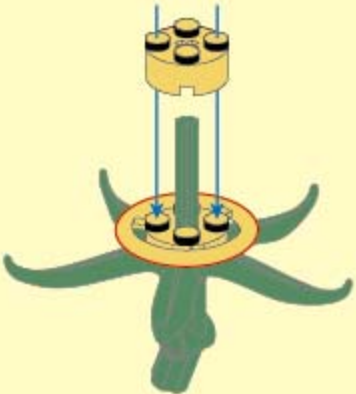

奇妙积水 KEEP PLAY

K22107
阳光之吻

Sunlight Kiss

⑤ 1:1

3

4

5

6

注意：夹子装配时需要
避开这三处骨位

Note: When assembling
the clip, avoid these
three bone positions

7

1x

8

2x

5

9