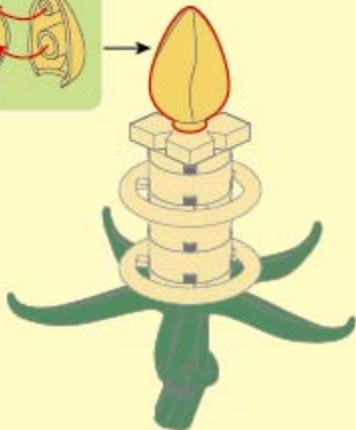

奇妙积水 KEEP PLAY

K22107
阳光之吻

Sunlight Kiss

⑤ 1:1

3

4

5

6

注意：夹子装配时需要
避开这三处骨位

Note: When assembling
the clip, avoid these
three bone positions

7

1x

8

2x

5

9

1x

10

2x

11

12

9

有四种拼搭形态，可根据个人喜好自由拼搭。
There are four building styles, which can be freely built according to personal preference

A1