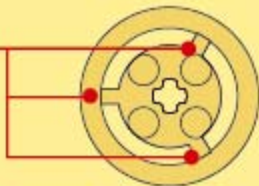

奇妙积水 KEEP PLAY

K22107
阳光之吻

Sunlight Kiss

⑤ 1:1

3

4

5

6

注意：夹子装配时需要
避开这三处骨位

Note: When assembling
the clip, avoid these
three bone positions

7

1x

8

2x

5

9

1x

10

2x

11

12

9

有四种拼搭形态，可根据个人喜好自由拼搭。
There are four building styles, which can be freely built according to personal preference

A1