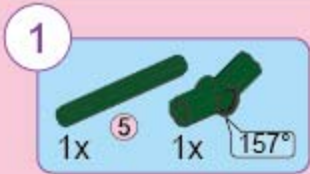

奇妙积木 KEEP PLAY

K22108  
甜蜜梦境

*Sweet Dream*

⑤ 1:1

1

3

4

5

6

注意：夹子装配时需要  
避开这三处骨位

Note: When assembling  
the clip, avoid these  
three bone positions

7

1x

8

2x

5

9

1x

10

11

12

9

有四种拼搭形态，可根据个人喜好自由拼搭。  
There are four building styles, which can be freely built according to personal preference

A1