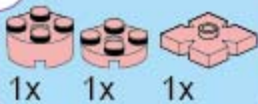

奇妙积木 KEEP PLAY

K22108  
甜蜜梦境

*Sweet Dream*

⑤ 1:1

1

3

4

5

6

注意：夹子装配时需要  
避开这三处骨位

Note: When assembling  
the clip, avoid these  
three bone positions

7

1x

8

2x

5

9

1x

10

11

12

9

有四种拼搭形态，可根据个人喜好自由拼搭。  
There are four building styles, which can be freely built according to personal preference

A1