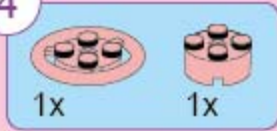

奇妙积木 KEEP PLAY

K22108  
甜蜜梦境

*Sweet Dream*

⑤ 1:1

1

3

4

5

6

注意：夹子装配时需要  
避开这三处骨位

Note: When assembling  
the clip, avoid these  
three bone positions

7

1x

8

2x

5

9

1x

10

11

12

9

有四种拼搭形态，可根据个人喜好自由拼搭。  
There are four building styles, which can be freely built according to personal preference

A1