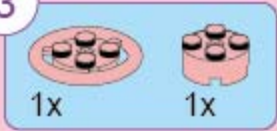

奇妙积木 KEEP PLAY

K22108  
甜蜜梦境

*Sweet Dream*

⑤ 1:1

1

3

4

5

6

注意：夹子装配时需要  
避开这三处骨位

Note: When assembling  
the clip, avoid these  
three bone positions

7

1x

8

2x

5

9

1x

10

11

12

9

有四种拼搭形态，可根据个人喜好自由拼搭。  
There are four building styles, which can be freely built according to personal preference

A1