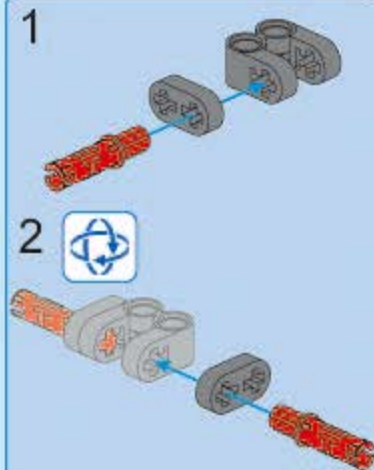

46

1x 3 1x

3 1:1

47

1x 3 1x

3 1:1

48

1x 3 1x

3 1:1

49

2x 157 4x

2x

50

1x 2x 2x

1

2