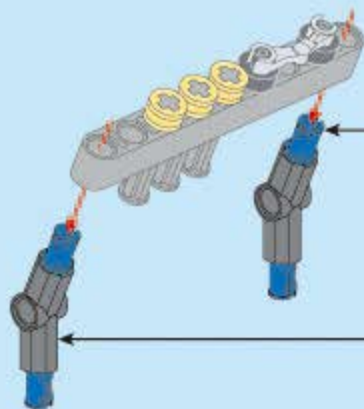

53

54

55

56

57

58

转动十字轴，如有卡顿现象，
请调整黄色零件和十字轴相对位置。
Rotate the cross-axle. If there is any
jamming, please fix the relative
position of the yellow part and the cross-axle.

57