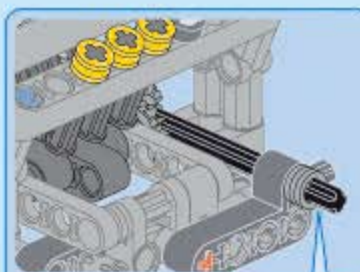

53

54

55

56

57

58

转动十字轴，如有卡顿现象，
请调整黄色零件和十字轴相对位置。
Rotate the cross-axle. If there is any
jamming, please fix the relative
position of the yellow part and the cross-axle.

57