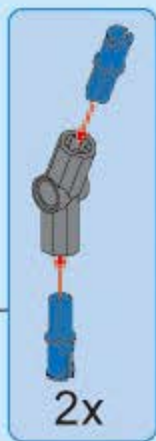

53

54

55

56

57

58

转动十字轴，如有卡顿现象，
请调整黄色零件和十字轴相对位置。
Rotate the cross-axle. If there is any
jamming, please fix the relative
position of the yellow part and the cross-axle.

57