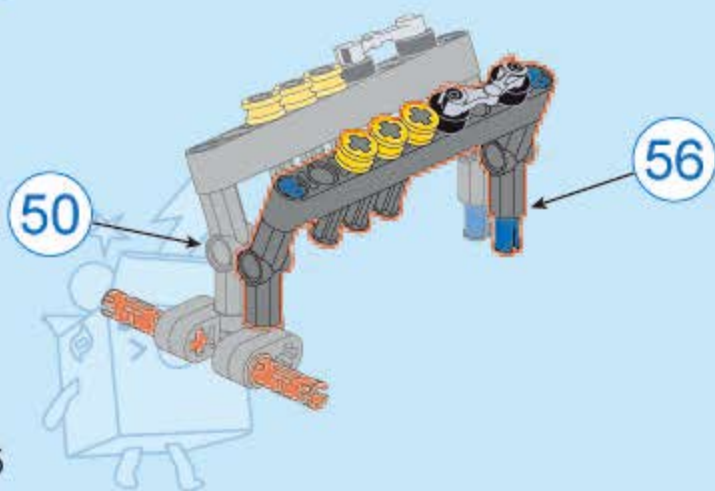

53

54

55

56

57

58

转动十字轴，如有卡顿现象，
请调整黄色零件和十字轴相对位置。
Rotate the cross-axle. If there is any
jamming, please fix the relative
position of the yellow part and the cross-axle.

57