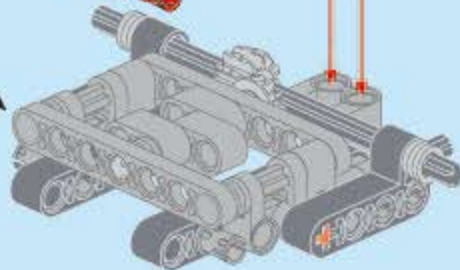

56

57

58

转动十字轴，如有卡顿现象，
请调整黄色零件和十字轴相对位置。
Rotate the cross-axle. If there is any
jamming, please fix the relative
position of the yellow part and the cross-axle.

57

43