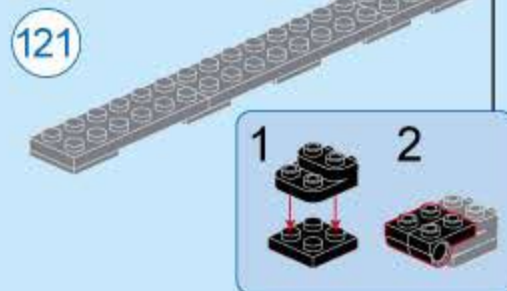

42206 (8in1)

QMAN USER MANUAL

118

126

117

127

128

33

62

127