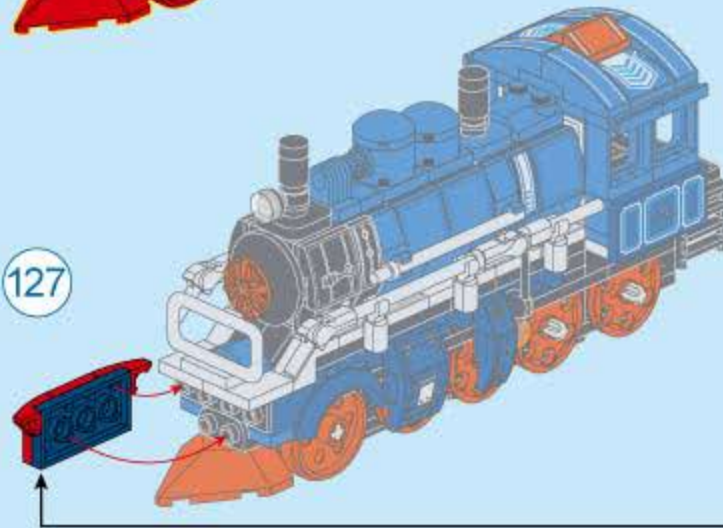

42206 (8in1)

QMAN USER MANUAL

118

126

117

127

128

33

62

127