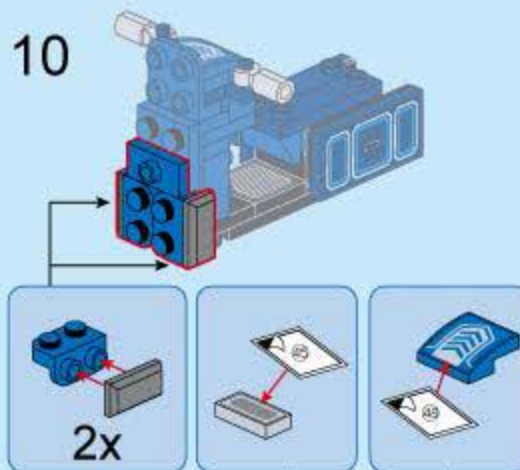

COMBO TRANS

BN1 Upgrade-Station Train

V1.0

Collect 8 designs Combine / Armament

42206-8

Electric Scooter