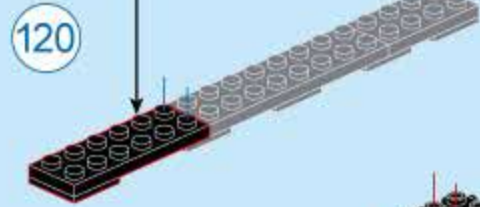

42206 (8in1)

QMAN USER MANUAL

118

126

117

127

128

33

62

127