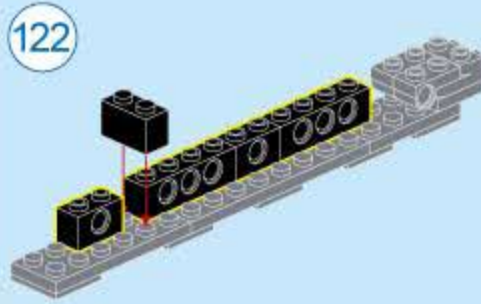

42206 (8in1)

QMAN USER MANUAL

118

126

117

127

128

33

62

127