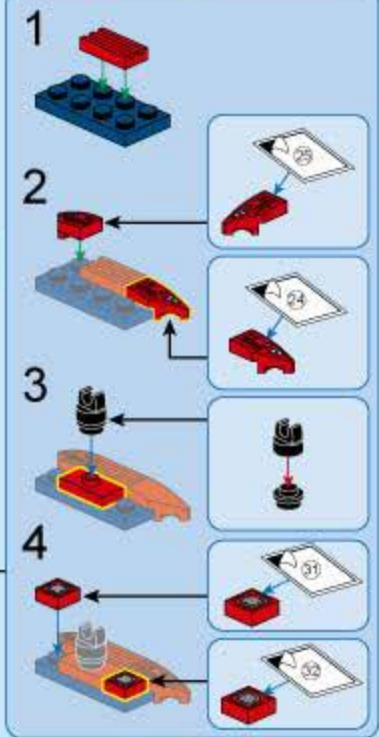

42206 (8in1)

QMAN USER MANUAL

118

126

117

127

128

33

62

127