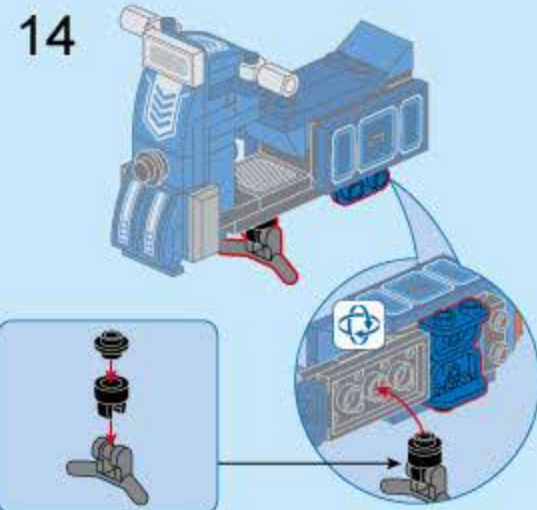

COMBO TRANS

BN1 Upgrade-Station Train

V1.0

Collect 8 designs Combine / Armament

42206-8

Electric Scooter