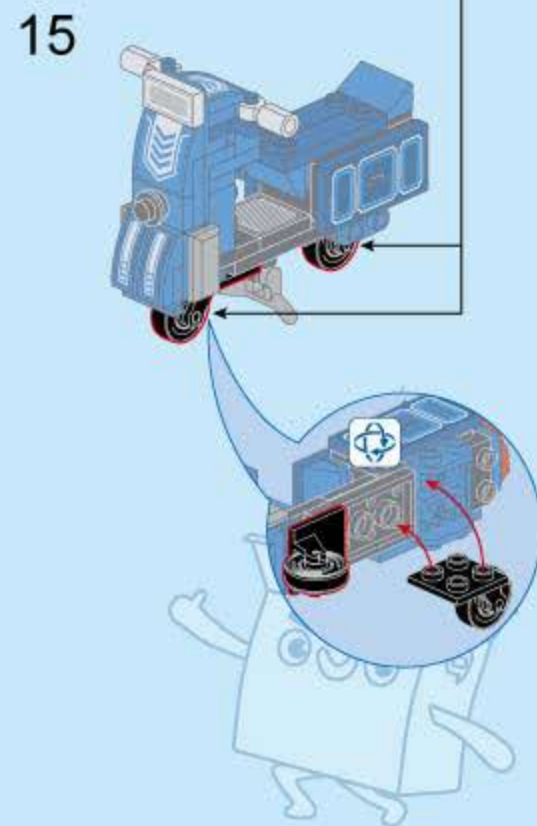

COMBO TRANS

BN1 Upgrade-Station Train

V1.0

Collect 8 designs Combine / Armament

42206-8

Electric Scooter