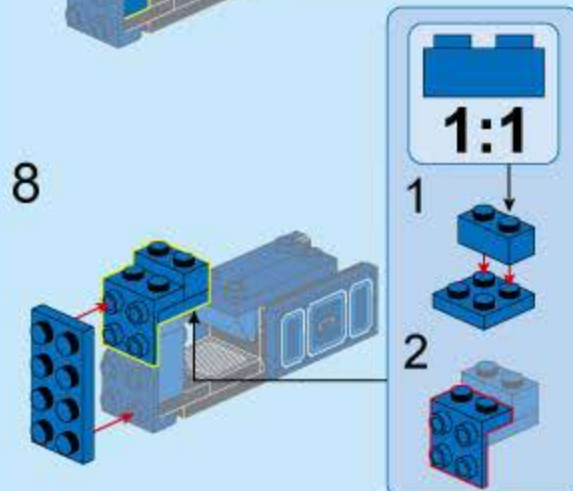

COMBO TRANS

BN1 Upgrade-Station Train

V1.0

Collect 8 designs Combine / Armament

42206-8

Electric Scooter