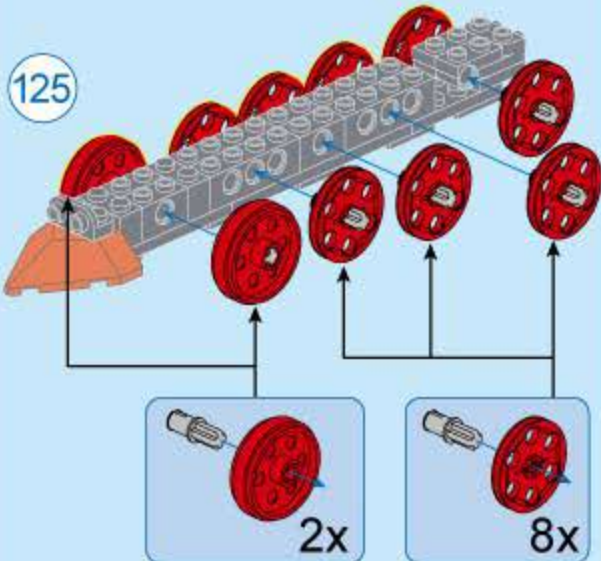

42206 (8in1)

QMAN USER MANUAL

118

126

117

127

128

33

62

127