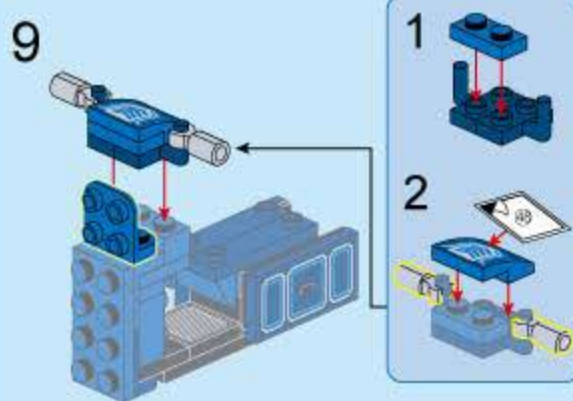

COMBO TRANS

BN1 Upgrade-Station Train

V1.0

Collect 8 designs Combine / Armament

42206-8

Electric Scooter