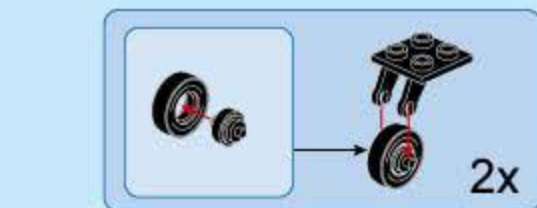

COMBO TRANS

BN1 Upgrade-Station Train

V1.0

Collect 8 designs Combine / Armament

42206-8

Electric Scooter