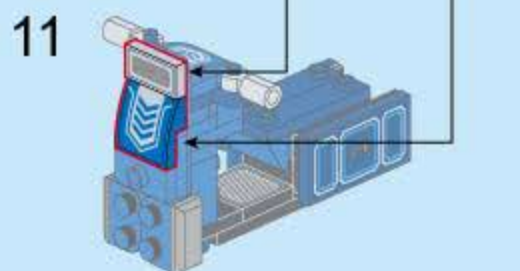

COMBO TRANS

BN1 Upgrade-Station Train

V1.0

Collect 8 designs Combine / Armament

42206-8

Electric Scooter