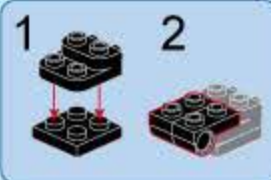

42206 (8in1)

QMAN USER MANUAL

118

126

117

127

128

33

62

127