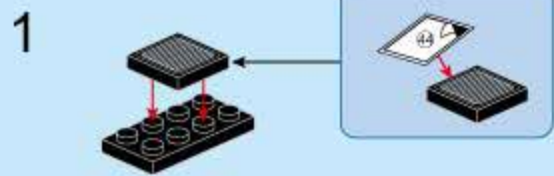

COMBO TRANS

BN1 Upgrade-Station Train

V1.0

Collect 8 designs Combine / Armament

42206-8

Electric Scooter