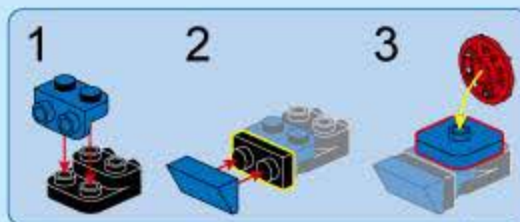

COMBO TRANS

BN1 Upgrade-Station Train

V1.0

Collect 8 designs Combine / Armament

42206-8

Electric Scooter