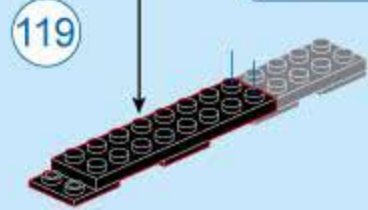

42206 (8in1)

QMAN USER MANUAL

118

126

117

127

128

33

62

127