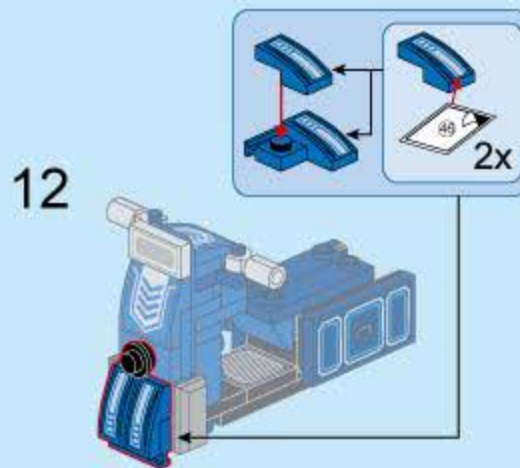

COMBO TRANS

BN1 Upgrade-Station Train

V1.0

Collect 8 designs Combine / Armament

42206-8

Electric Scooter