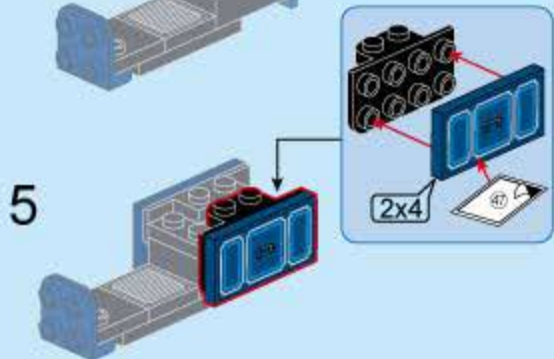

COMBO TRANS

BN1 Upgrade-Station Train

V1.0

Collect 8 designs Combine / Armament

42206-8

Electric Scooter