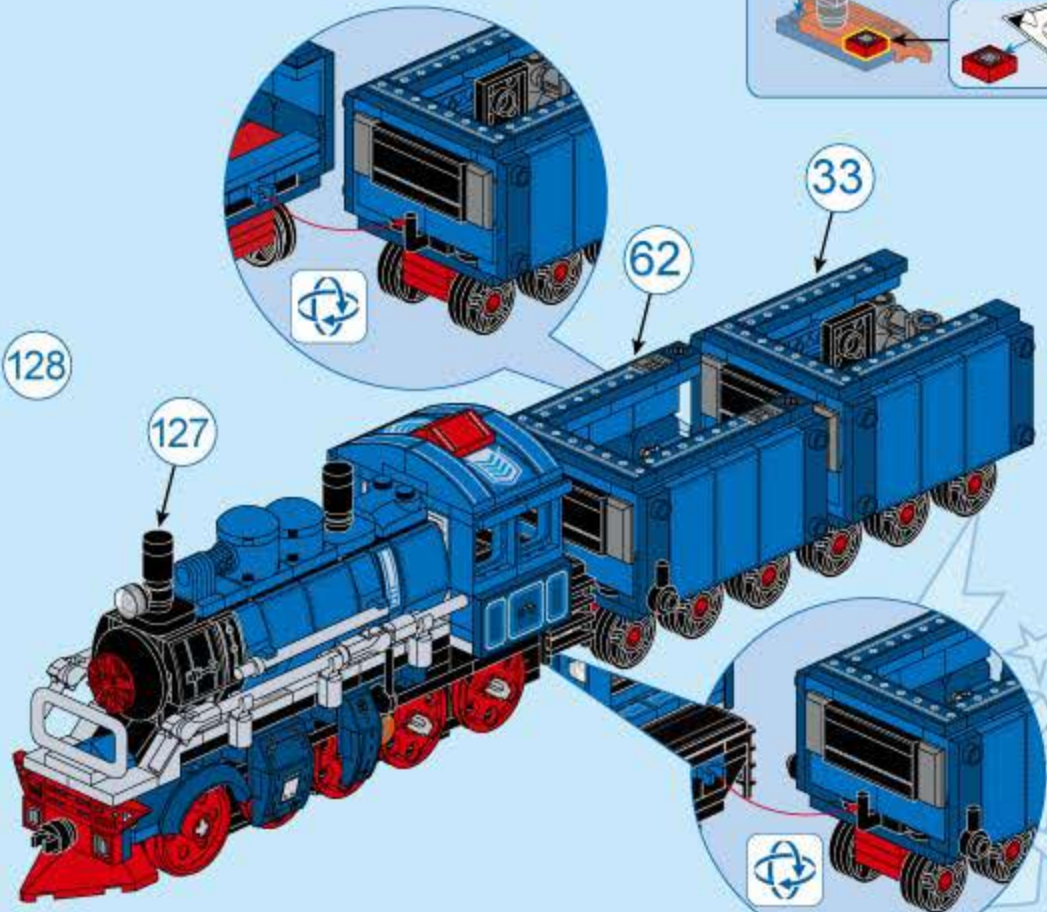

128

33

62

127