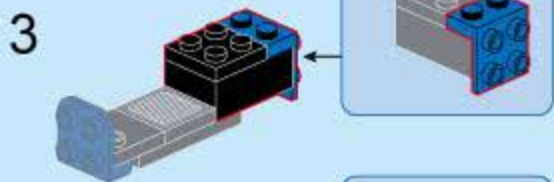

COMBO TRANS

BN1 Upgrade-Station Train

V1.0

Collect 8 designs Combine / Armament

42206-8

Electric Scooter