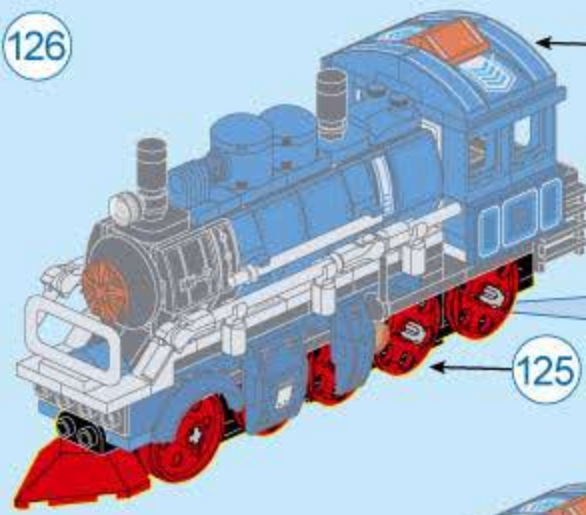

42206 (8in1)

QMAN USER MANUAL

118

126

117

127

128

33

62

127