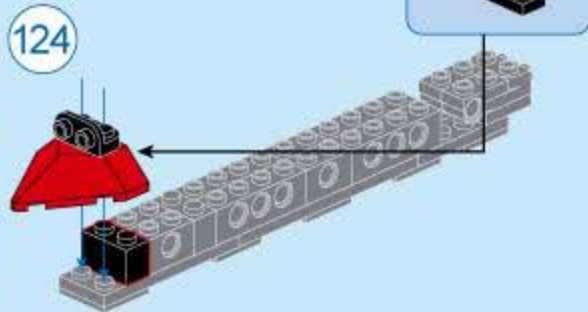

42206 (8in1)

QMAN USER MANUAL

118

126

117

127

128

33

62

127