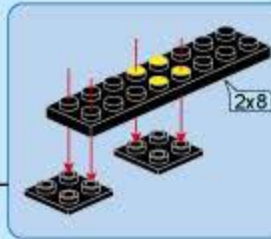

42206 (8in1)

QMAN USER MANUAL

118

126

117

127

128

33

62

127