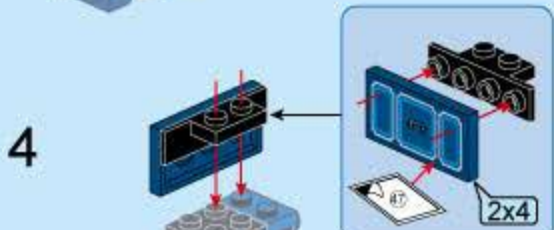

COMBO TRANS

BN1 Upgrade-Station Train

V1.0

Collect 8 designs Combine / Armament

42206-8

Electric Scooter