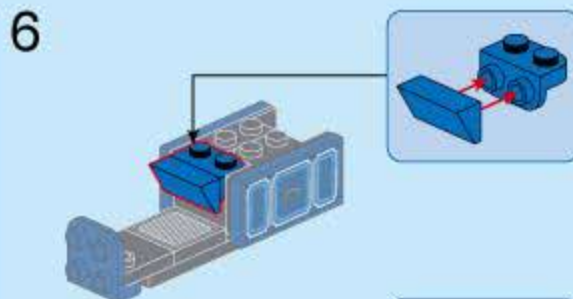

COMBO TRANS

BN1 Upgrade-Station Train

V1.0

Collect 8 designs Combine / Armament

42206-8

Electric Scooter