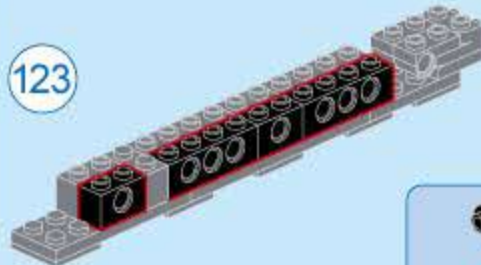

42206 (8in1)

QMAN USER MANUAL

118

126

117

127

128

33

62

127