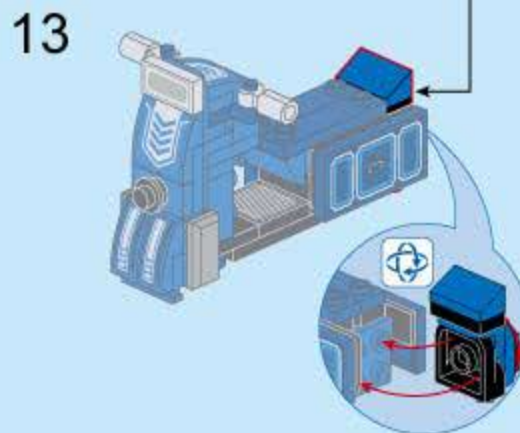

COMBO TRANS

BN1 Upgrade-Station Train

V1.0

Collect 8 designs Combine / Armament

42206-8

Electric Scooter