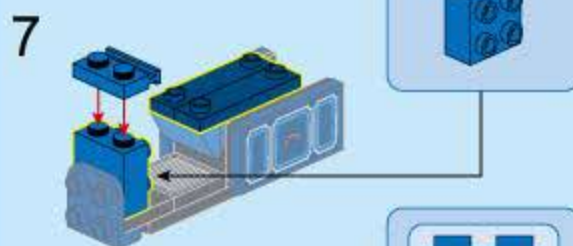

COMBO TRANS

BN1 Upgrade-Station Train

V1.0

Collect 8 designs Combine / Armament

42206-8

Electric Scooter