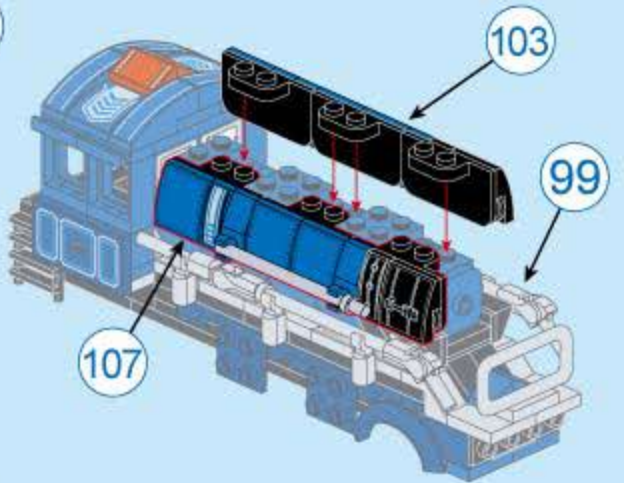

42206 (8in1)

QMAN USER MANUAL

106

107

108

109

110

111

112

113

114

115

116

117