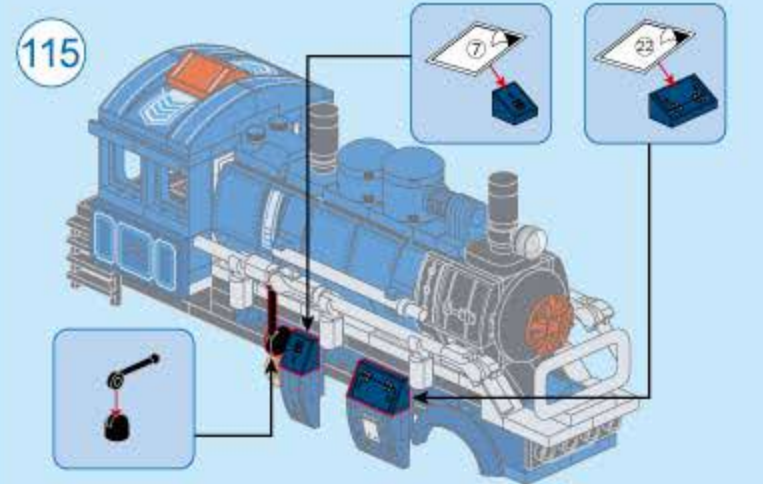

42206 (8in1)

QMAN USER MANUAL

106

107

108

109

110

111

112

113

114

115

116

117