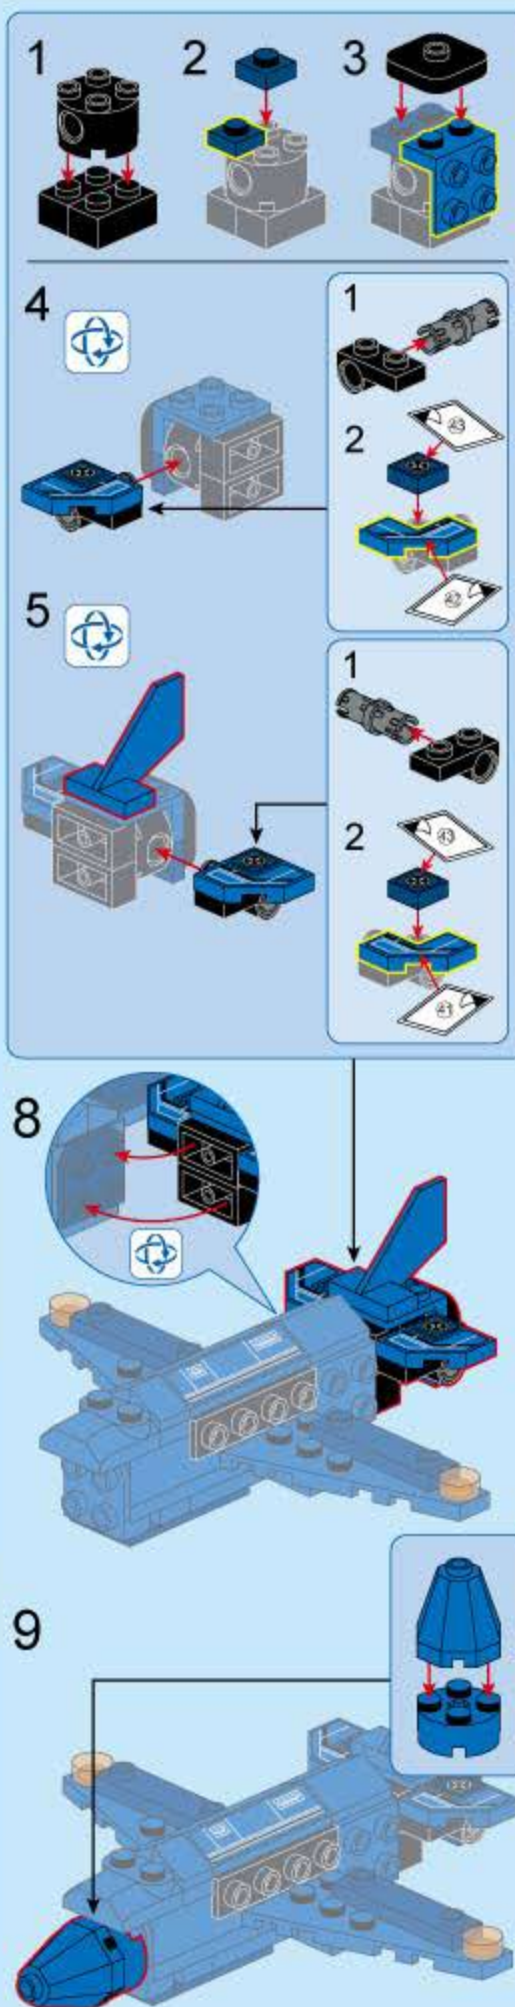

V1.0

Plane

42206-7