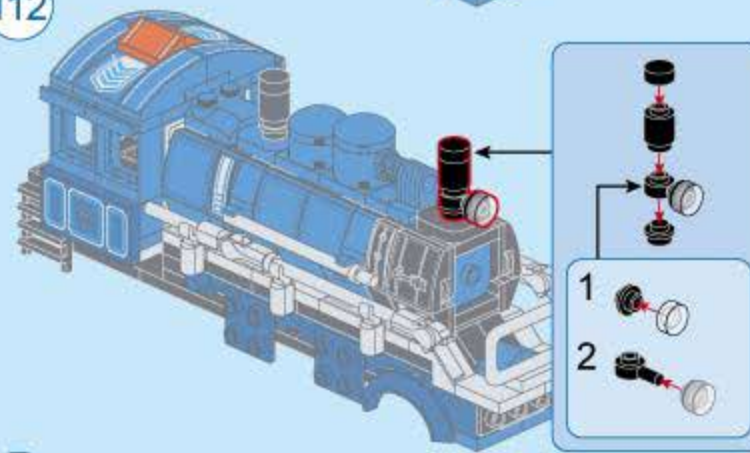

42206 (8in1)

QMAN USER MANUAL

106

107

108

109

110

111

112

113

114

115

116

117