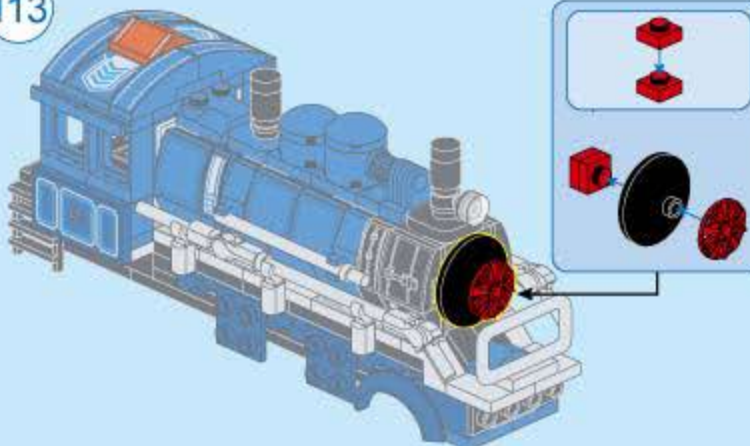

42206 (8in1)

QMAN USER MANUAL

106

107

108

109

110

111

112

113

114

115

116

117