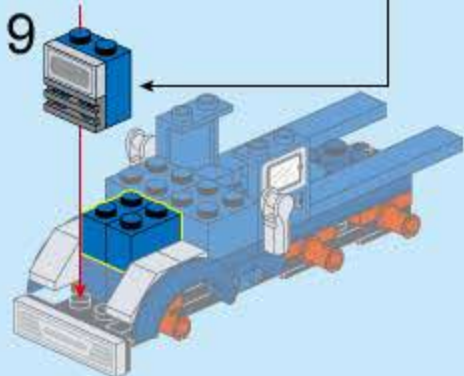

COMBO TRANS

BN1 Upgrade-Stream Train

V1.0

Collect 8 designs Combine / Armament

42206-2

Semitruck