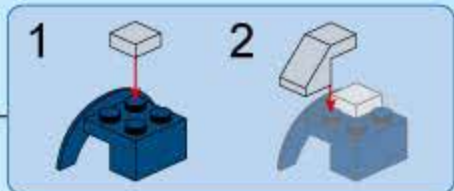

COMBO TRANS

BN1 Upgrade-Stream Train

V1.0

Collect 8 designs Combine / Armament

42206-2

Semitruck