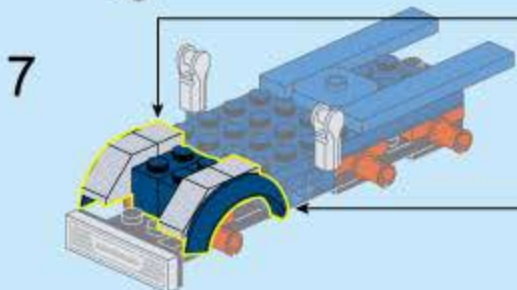

COMBO TRANS

BN1 Upgrade-Stream Train

V1.0

Collect 8 designs Combine / Armament

42206-2

Semitruck