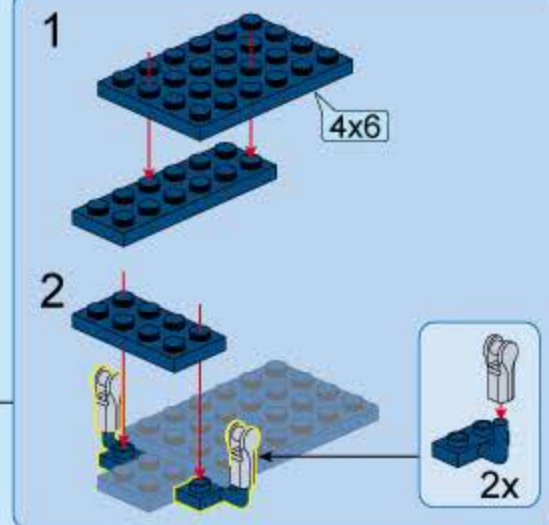

COMBO TRANS

BN1 Upgrade-Stream Train

V1.0

Collect 8 designs Combine / Armament

42206-2

Semitruck