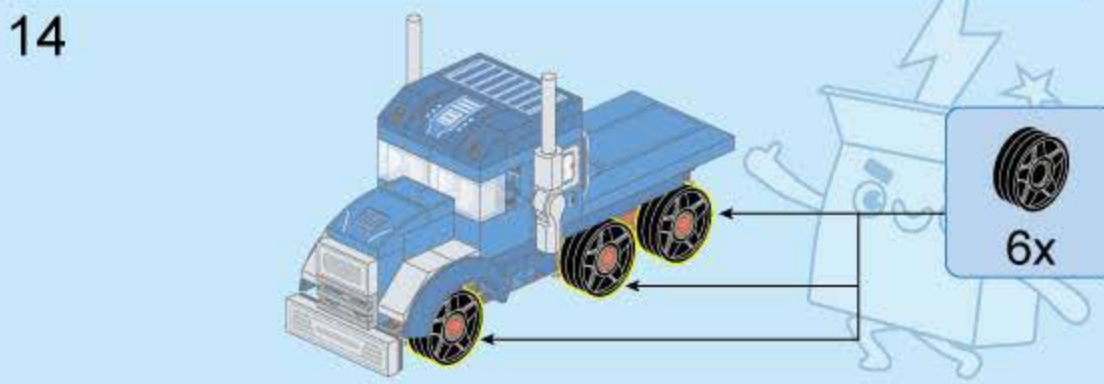

COMBO TRANS

BN1 Upgrade-Stream Train

V1.0

Collect 8 designs Combine / Armament

42206-2

Semitruck