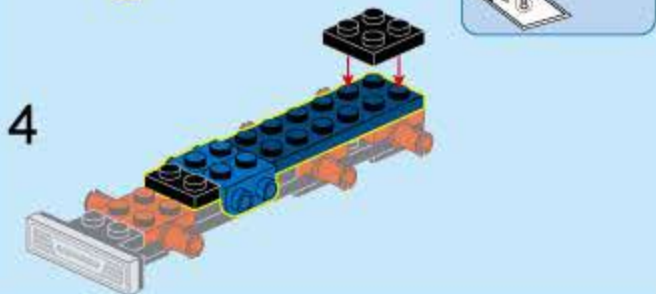

COMBO TRANS

BN1 Upgrade-Stream Train

V1.0

Collect 8 designs Combine / Armament

42206-2

Semitruck