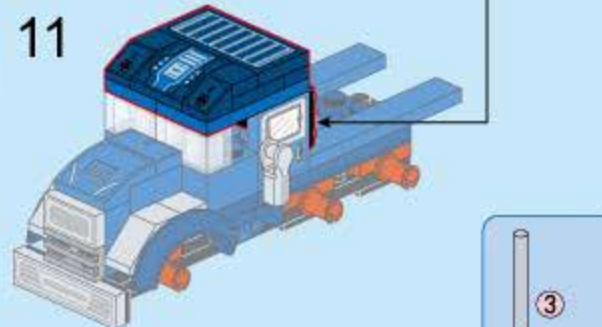

COMBO TRANS

BN1 Upgrade-Stream Train

V1.0

Collect 8 designs Combine / Armament

42206-2

Semitruck