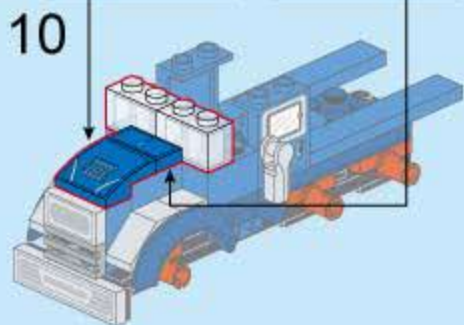

COMBO TRANS

BN1 Upgrade-Stream Train

V1.0

Collect 8 designs Combine / Armament

42206-2

Semitruck