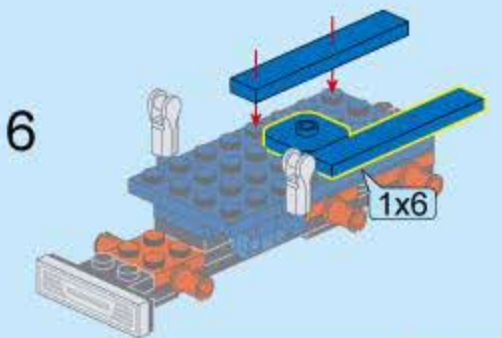

COMBO TRANS

BN1 Upgrade-Stream Train

V1.0

Collect 8 designs Combine / Armament

42206-2

Semitruck