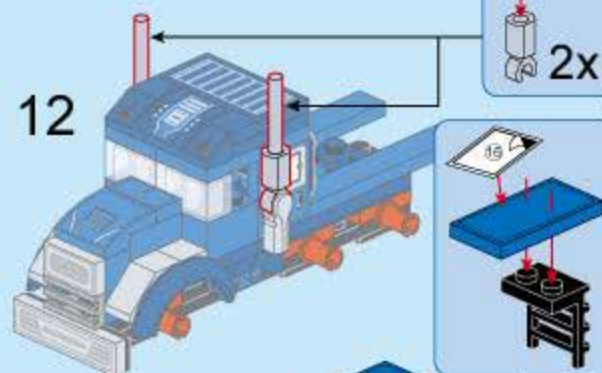

COMBO TRANS

BN1 Upgrade-Stream Train

V1.0

Collect 8 designs Combine / Armament

42206-2

Semitruck