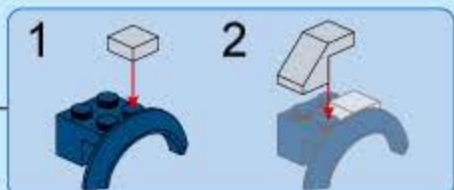

COMBO TRANS

BN1 Upgrade-Stream Train

V1.0

Collect 8 designs Combine / Armament

42206-2

Semitruck