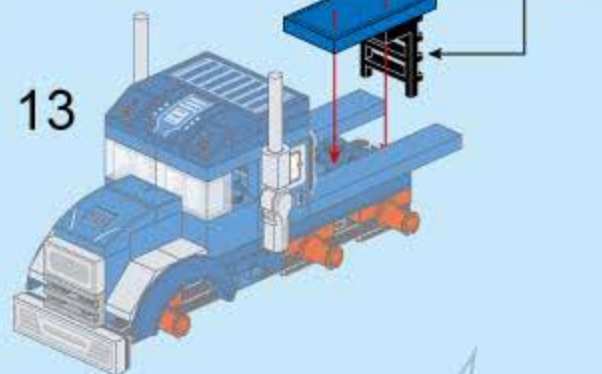

COMBO TRANS

BN1 Upgrade-Stream Train

V1.0

Collect 8 designs Combine / Armament

42206-2

Semitruck