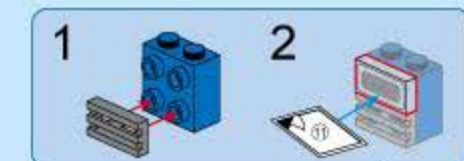

COMBO TRANS

BN1 Upgrade-Stream Train

V1.0

Collect 8 designs Combine / Armament

42206-2

Semitruck