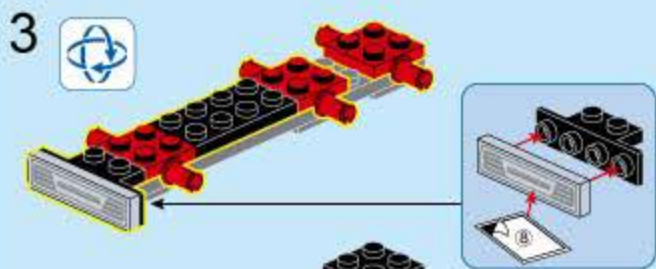

COMBO TRANS

BN1 Upgrade-Stream Train

V1.0

Collect 8 designs Combine / Armament

42206-2

Semitruck