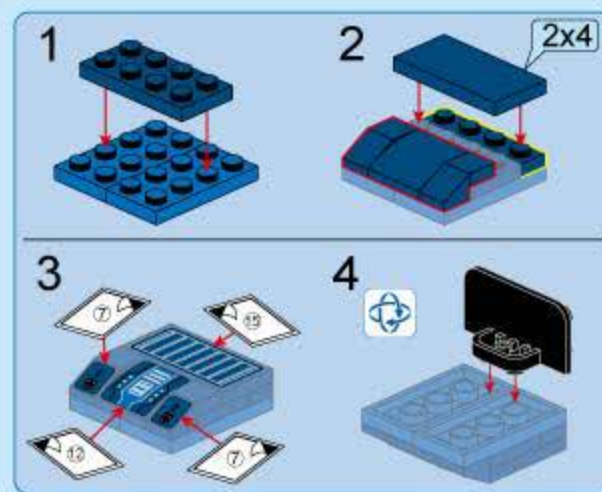

COMBO TRANS

BN1 Upgrade-Stream Train

V1.0

Collect 8 designs Combine / Armament

42206-2

Semitruck