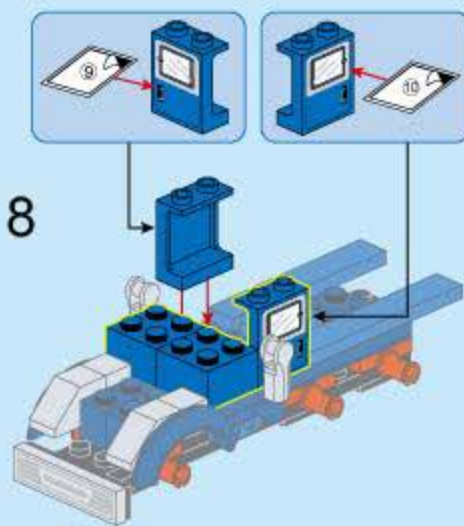

COMBO TRANS

BN1 Upgrade-Stream Train

V1.0

Collect 8 designs Combine / Armament

42206-2

Semitruck