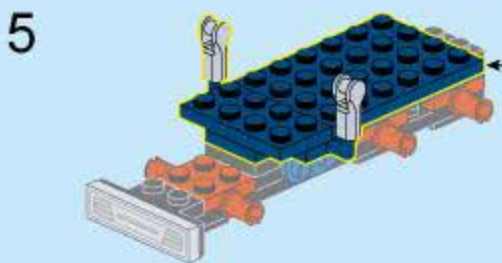

COMBO TRANS

BN1 Upgrade-Stream Train

V1.0

Collect 8 designs Combine / Armament

42206-2

Semitruck