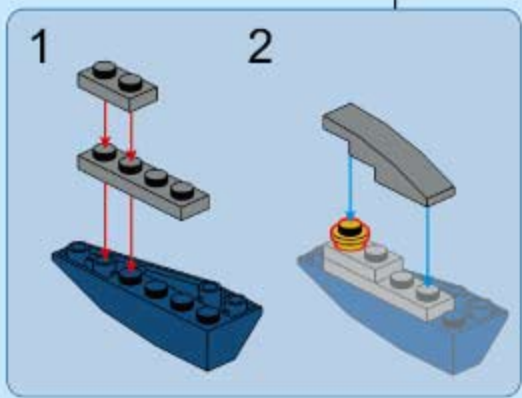

- 1x [Blue Technic Beam 1x5 with 5 holes]
- 2x [Grey Technic Beam 1x3 with 3 holes]
- 2x [Grey Technic Beam 1x2 with 2 holes]
- 1x [Blue Technic Beam 1x3 with 3 holes]
- 2x [Grey Technic Beam 1x2 with 2 holes]
- 2x [Yellow Technic Pin with Friction Ridge]