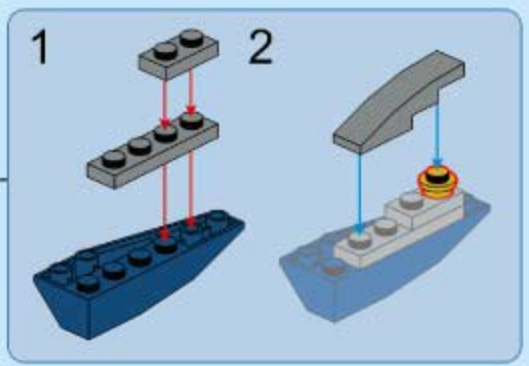

- 1x [Blue Technic Beam 1x5 with 5 holes]
- 2x [Grey Technic Beam 1x3 with 3 holes]
- 2x [Grey Technic Beam 1x2 with 2 holes]
- 1x [Blue Technic Beam 1x3 with 3 holes]
- 2x [Grey Technic Beam 1x2 with 2 holes]
- 2x [Yellow Technic Pin with Friction Ridge]