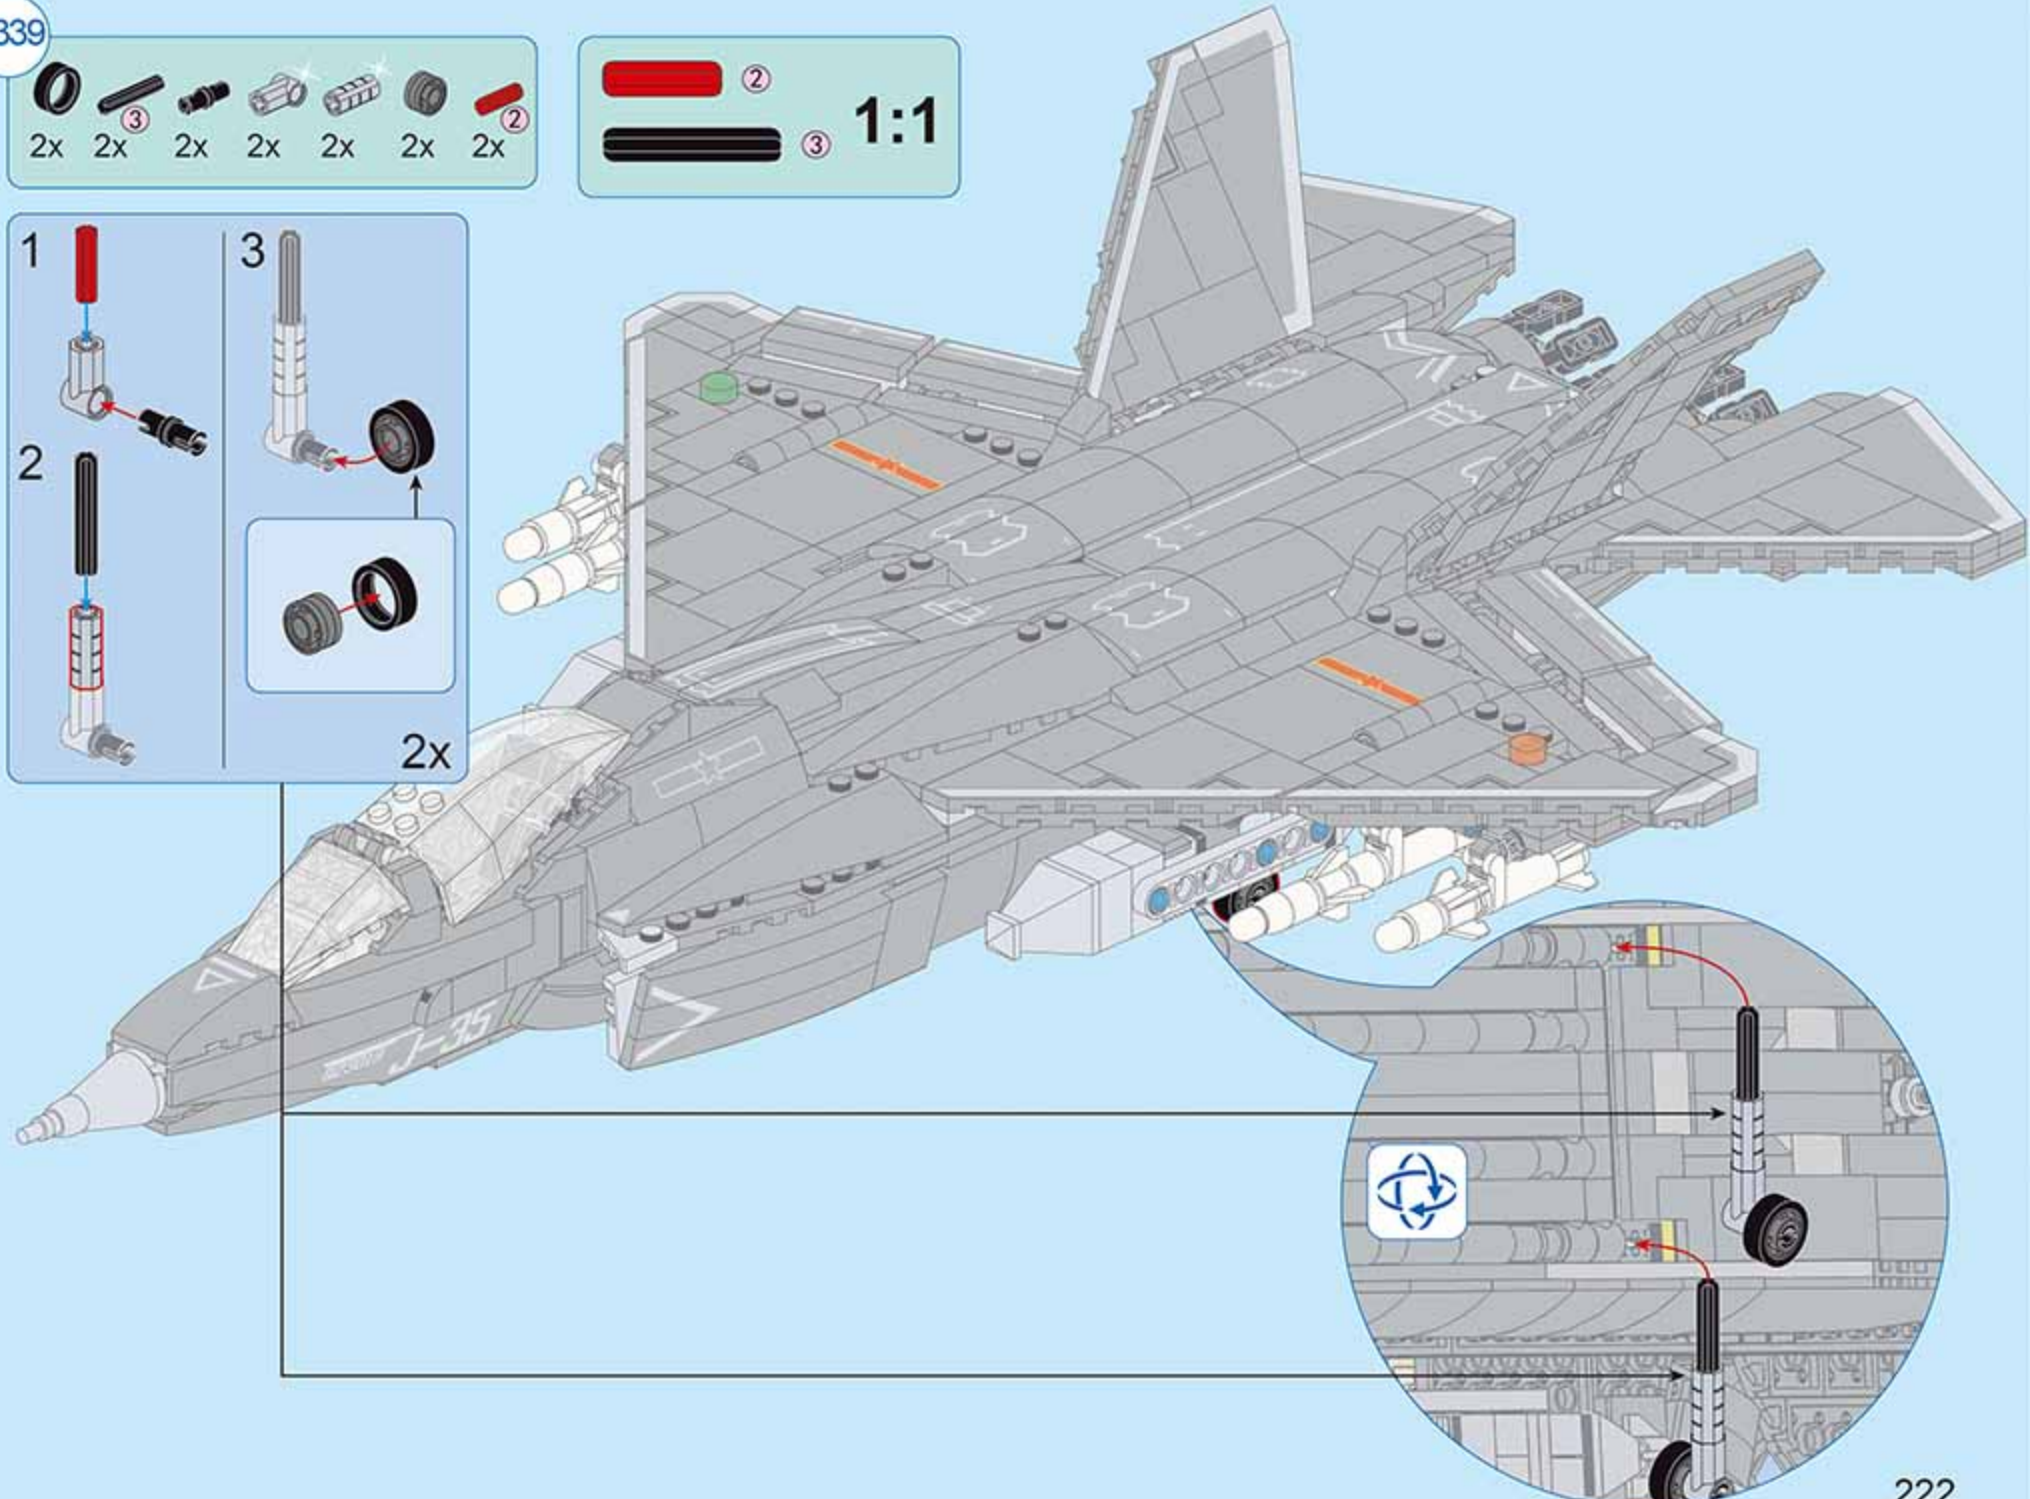

- 2x [Black Technic Axle]
- 2x [Red Technic Pin]
- 2x [Black Technic Pin]
- 2x [Black Technic Pin]
- 2x [Black Technic Pin]
- 2x [Black Technic Pin]
- 2x [Red Technic Pin]

- 2 [Red Technic Pin]
- 3 [Black Technic Pin]
- 1:1