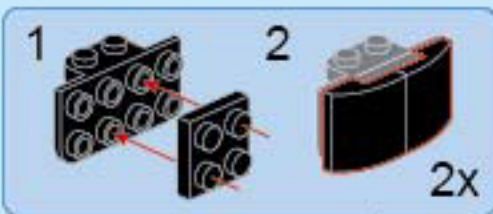

42204(8in1)

QMAN USER MANUAL

C

79

80

81

82

D

83

84

85

86

○取下辅助颗粒
Remove Auxiliary Part

87

○取下辅助颗粒
Remove Auxiliary Part