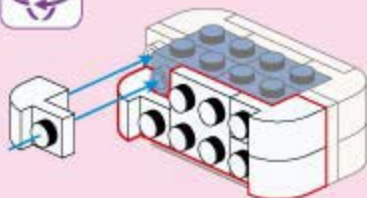

Build & Play

Japanese
Sushi

35018-19

V1.0

PSC : 45

9

2x4

10

11

3

1

2

12

1

2

2x