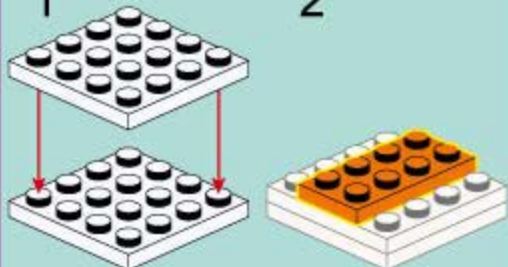

Build & Play

Japanese
Sushi

35018-19

V1.0

PSC : 45

9

2x4

10

11

3

1

2

12

1

2

2x