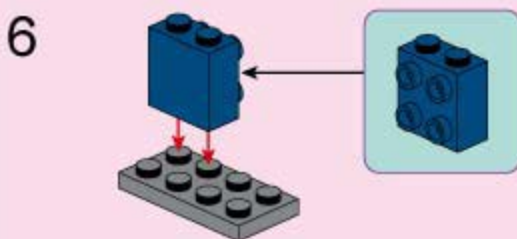

Build & Play

Japanese
Sushi

35018-19

V1.0

PSC : 45

9

2x4

10