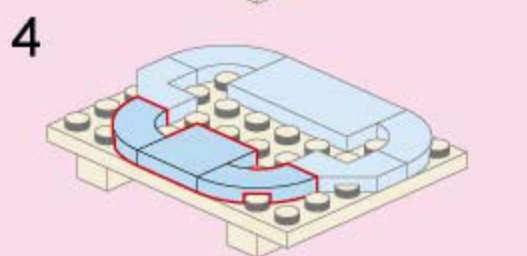

Build & Play

Japanese
Sushi

35018-19

V1.0

PSC : 45

9

2x4

10

11

3

1

2

12

1

2

2x