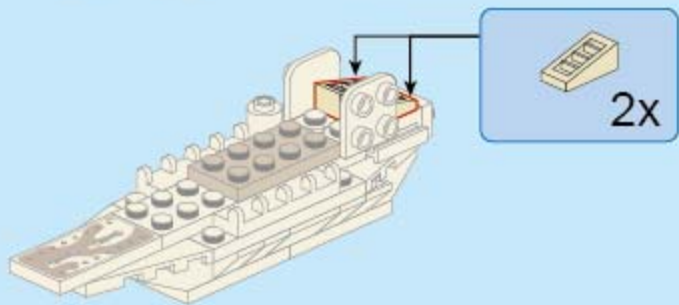

T-COMBO TRANS

V1.0

Collect & Design
Combine & Armament

42202-7

Laser Missile boat

13

14

15

16

17

18