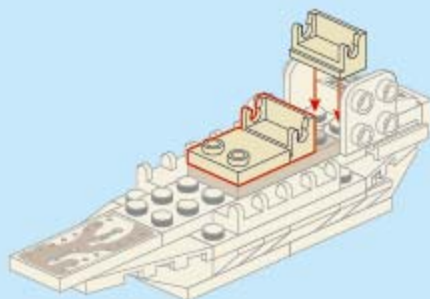

T-COMBO TRANS

V1.0

Collect & Design
Combine & Armament

42202-7

Laser Missile boat

13

14

15

16

17

18