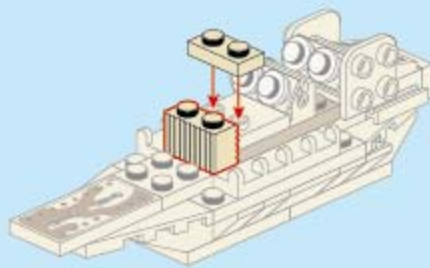

T-COMBO TRANS

V1.0

Collect & Design
Combine & Armament

42202-7

Laser Missile boat

13

14

15

16

17

18