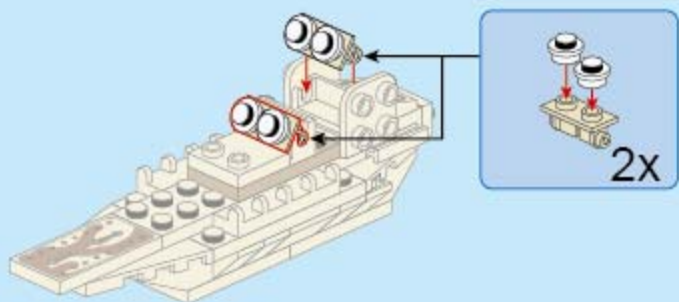

T-COMBO TRANS

V1.0

Collect & Design
Combine & Armament

42202-7

Laser Missile boat

13

14

15

16

17

18