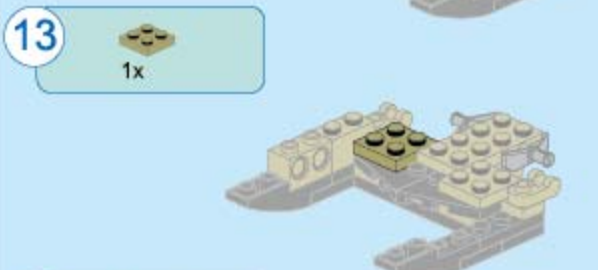

TRANS
COLLECTOR

8 in 1

41103-8 | PCS: 58

Laser Sniper Car

17

2x 2x
2x 2x

18

1x 2x 2x