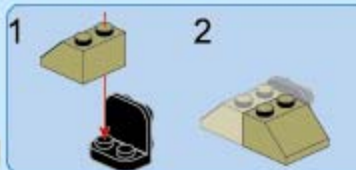

TRANS
COLLECTOR

8 in 1

41103-8 | PCS: 58

Laser Sniper Car

17

2x 2x
2x 2x

18

1x 2x 2x