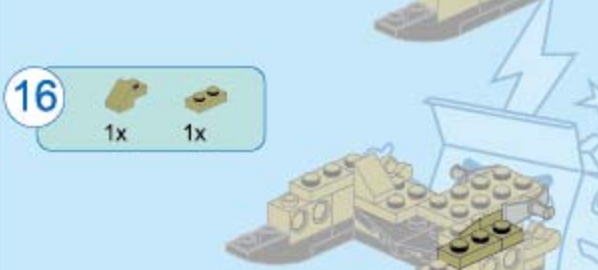

TRANS
COLLECTOR

8 in 1

41103-8 | PCS: 58

Laser Sniper Car

17

2x 2x
2x 2x

18

1x 2x 2x