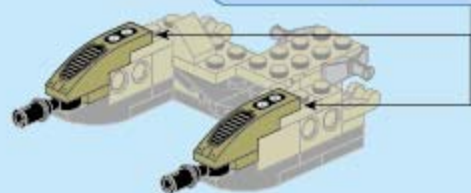

TRANS
COLLECTOR

8 in 1

41103-8 | PCS: 58

Laser Sniper Car

17

2x 2x
2x 2x

18

1x 2x 2x