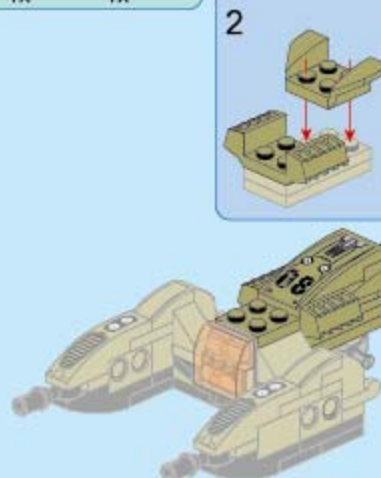

20

1x 2x
1x 1x
1x 1x
1x 1x