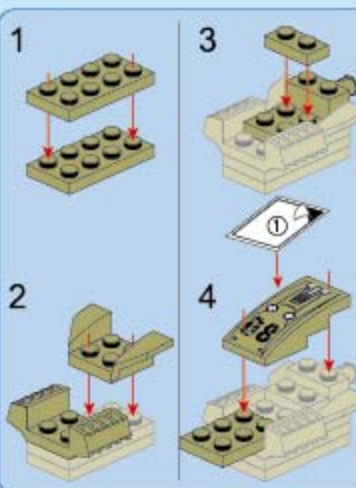

20

1x 2x
1x 1x
1x 1x
1x 1x