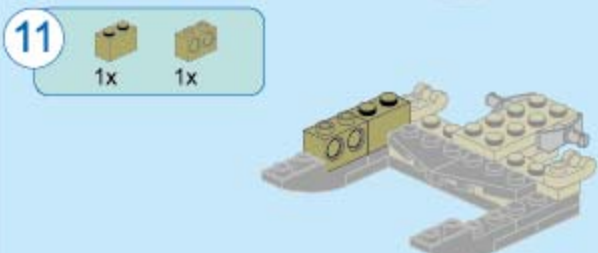

TRANS
COLLECTOR

8 in 1

41103-8 | PCS: 58

Laser Sniper Car

17

2x 2x
2x 2x

18

1x 2x 2x