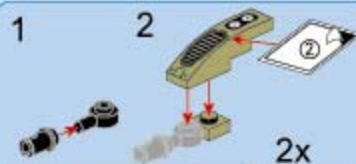

TRANS
COLLECTOR

8 in 1

41103-8 | PCS: 58

Laser Sniper Car

17

2x 2x
2x 2x

18

1x 2x 2x