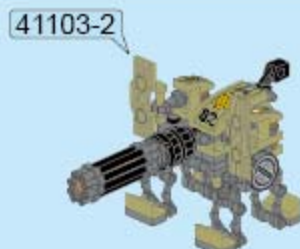

TRANS
COLLECTOR

8in1

41103-1 | PCS: 01

Sky-eye Radar Car

V1.0

1

1x 1x8 2x

2

1x 2x 1x 1x

1

2

3

QMAN LIGHTEN THE DREAM

41103 (8in1)