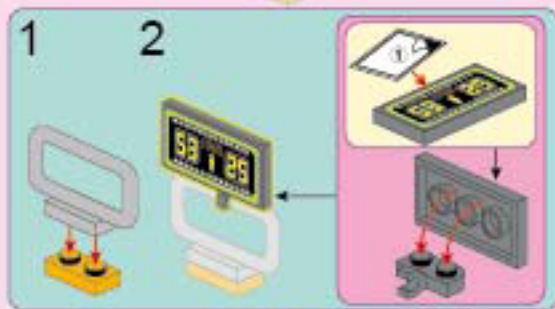

72030-1 | 年龄:6+ | 零件:K1 | 颗粒数:65

V1.0

© 2024 TEN DREAM. All rights reserved.

9

10

11

12

13