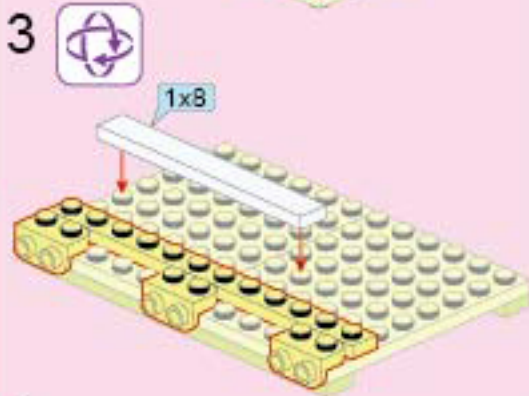

72030-1 | 年龄:6+ | 零件:K1 | 颗粒数:65

V1.0

© 2024 TEN DREAM. All rights reserved.

9

10

11

12

13