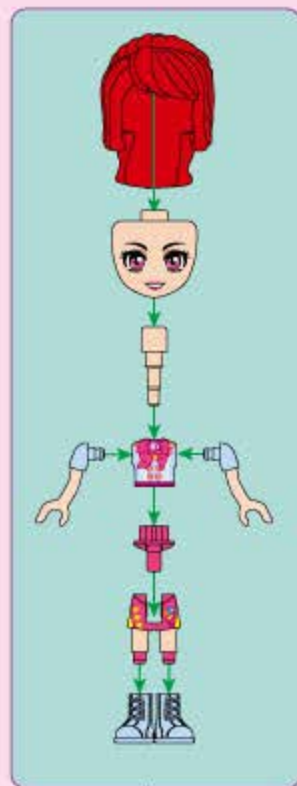

Q Q M A P LIGHT UP THE DREAM

Cherry
Glittering
Honey

Pictures are for your reference only. The delivered goods shall prevail.

31016 | Ages: 6+ | Minifigs: X1 | PCS: 288

Shiny Jelly Cart

1

2

3