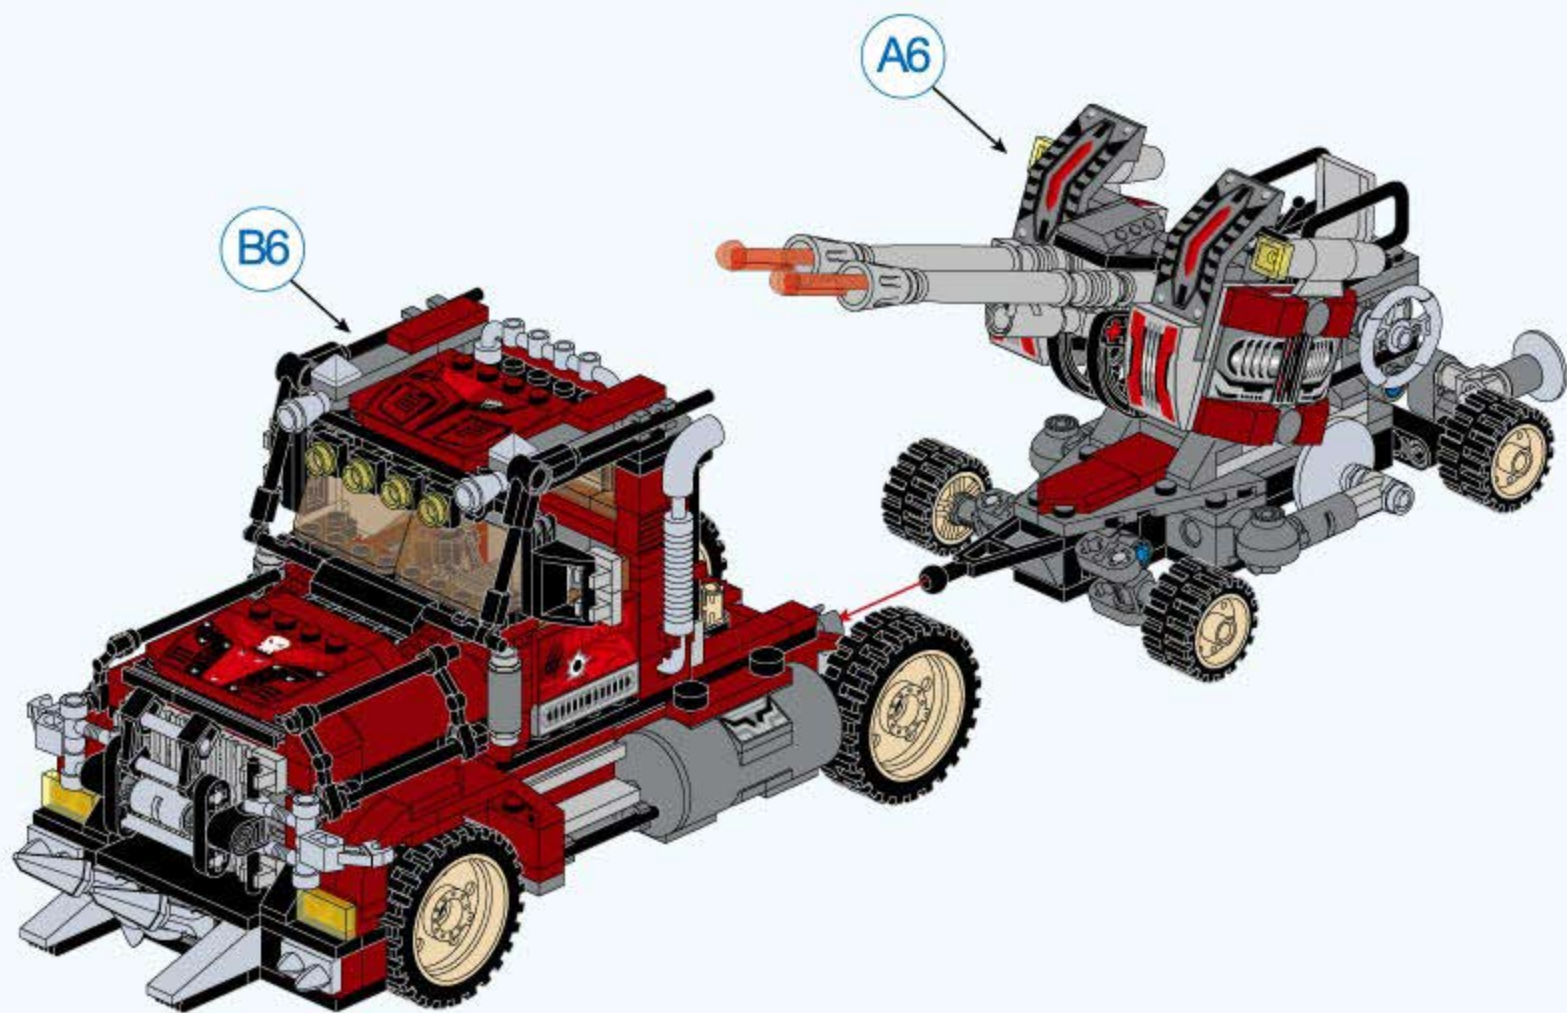

# THUNDER MISSION

JOINT OPERATION

SERIES

3213

3211 Assaulting Helicopter

3212 Mine-Resistant Ambush Protected (MRAP) vehicle

3213 Surface-to-air missile launch vehicle

3214 The Thunder Mission Command Center