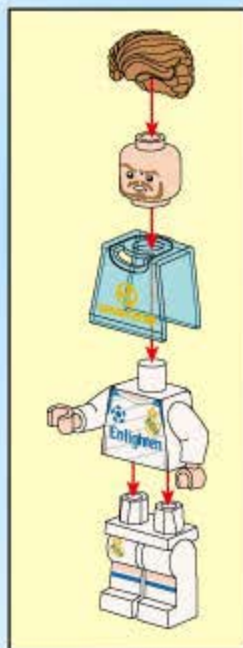

拆件器使用方法, 仅为示例
Usage of Brick Separator, Just for the sample

1. 1
2. 2
3. 3
4. 4