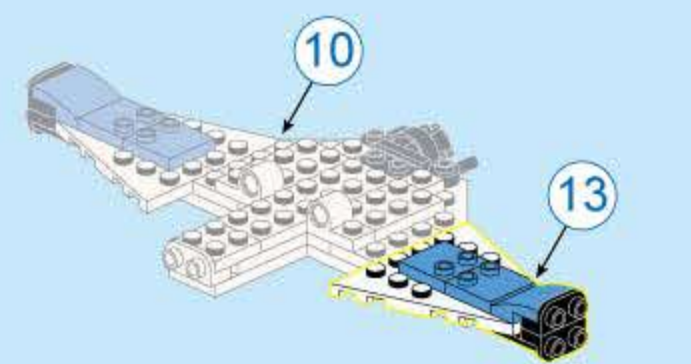

41106-2 | Ages: 6+ | PCS: 90

ESCORT FIGHTER

- 20
- 1x [white 1x3 Technic brick with holes]
 - 1x [black Technic axle]
 - 2x [black Technic pins]
 - 1x [black Technic axle]
 - 2x [black Technic pins]

- 1
-
- 2
-
- 2x

- 21
- 1x [blue 1x3 Technic brick with holes]
 - 1x [blue 1x3 Technic brick with holes]
 - 1x [blue 1x3 Technic brick with holes]
 - 1x [blue 1x3 Technic brick with holes]
 - 1x [blue 1x3 Technic brick with holes]