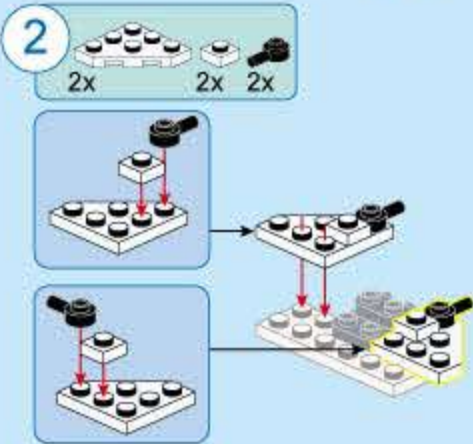

41106-2 | Ages: 6+ | PCS: 90

ESCORT FIGHTER

- 20
- 1x [white 1x3 Technic brick with holes]
 - 1x [black Technic axle]
 - 2x [black Technic pins]
 - 1x [black Technic axle]
 - 2x [black Technic pins]

- 1
-
- 2
-
- 2x

- 21
- 1x [blue 1x3 Technic brick with holes]
 - 1x [blue 1x3 Technic brick with holes]
 - 1x [blue 1x3 Technic brick with holes]
 - 1x [blue 1x3 Technic brick with holes]
 - 1x [blue 1x3 Technic brick with holes]

- 1
-
- 2
-

- 22
- 1x [white 1x3 Technic brick with holes]
 - 1x [black Technic axle]
 - 1x [black Technic axle]

- 23
- 2x [black Technic pins]
 - 2x [black Technic pins]
 - 2x [black Technic pins]
 - 1x [black Technic pin]