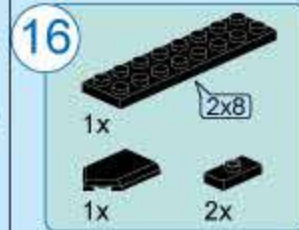

41106-2 | Ages: 6+ | PCS: 90

ESCORT FIGHTER

- 20
- 1x [white 1x3 Technic brick with holes]
 - 1x [black Technic axle]
 - 2x [black Technic pins]
 - 1x [black Technic axle]
 - 2x [black Technic pins]

- 1
-
- 2
-
- 2x

- 21
- 1x [blue 1x3 Technic brick with holes]
 - 1x [blue 1x3 Technic brick with holes]
 - 1x [blue 1x3 Technic brick with holes]
 - 1x [blue 1x3 Technic brick with holes]
 - 1x [blue 1x3 Technic brick with holes]