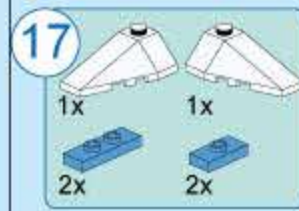

41106-2 | Ages: 6+ | PCS: 90

ESCORT FIGHTER

- 20
- 1x [white 1x3 Technic brick with holes]
 - 1x [black Technic axle]
 - 2x [black Technic pins]
 - 1x [black Technic axle]
 - 2x [black Technic pins]

- 1
-
- 2
-
- 2x

- 21
- 1x [blue 1x3 Technic brick with holes]
 - 1x [blue 1x3 Technic brick with holes]
 - 1x [blue 1x3 Technic brick with holes]
 - 1x [blue 1x3 Technic brick with holes]
 - 1x [blue 1x3 Technic brick with holes]