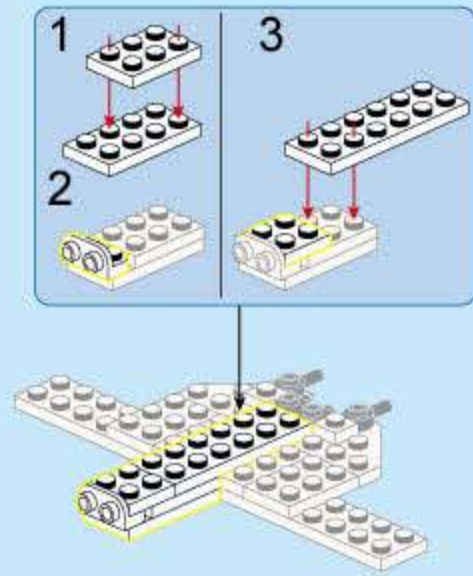

41106-2 | Ages: 6+ | PCS: 90

ESCORT FIGHTER

- 20
- 1x [white 1x3 Technic brick with holes]
 - 1x [black Technic axle]
 - 2x [black Technic pins]
 - 1x [black Technic axle]
 - 2x [black Technic pins]

- 1
-
- 2
-
- 2x

- 21
- 1x [blue 1x3 Technic brick with holes]
 - 1x [blue 1x3 Technic brick with holes]
 - 1x [blue 1x3 Technic brick with holes]
 - 1x [blue 1x3 Technic brick with holes]
 - 1x [blue 1x3 Technic brick with holes]

- 1
-
- 2
-

- 22
- 1x [white 1x3 Technic brick with holes]
 - 1x [black Technic axle]
 - 1x [black Technic axle]

- 23
- 2x [black Technic pins]
 - 2x [black Technic pins]
 - 2x [black Technic pins]
 - 1x [black Technic pin]