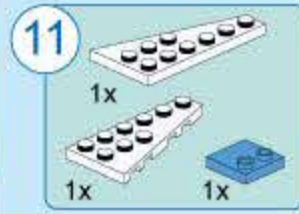

41106-2 | Ages: 6+ | PCS: 90

ESCORT FIGHTER

- 20
- 1x [white 1x3 Technic brick with holes]
 - 1x [black Technic axle]
 - 2x [black Technic pins]
 - 1x [black Technic axle]
 - 2x [black Technic pins]

- 1
-
- 2
-
- 2x

- 21
- 1x [blue 1x3 Technic brick with holes]
 - 1x [blue 1x3 Technic brick with holes]
 - 1x [blue 1x3 Technic brick with holes]
 - 1x [blue 1x3 Technic brick with holes]
 - 1x [blue 1x3 Technic brick with holes]