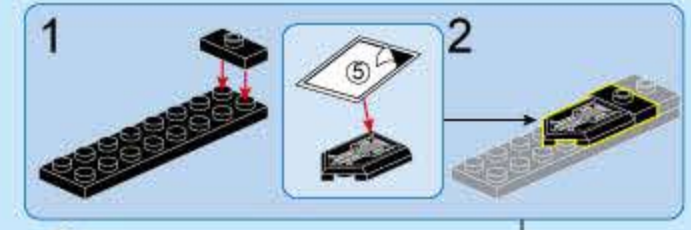

41106-2 | Ages: 6+ | PCS: 90

ESCORT FIGHTER

- 20
- 1x [white 1x3 Technic brick with holes]
 - 1x [black Technic axle]
 - 2x [black Technic pins]
 - 1x [black Technic axle]
 - 2x [black Technic pins]

- 1
-
- 2
-
- 2x

- 21
- 1x [blue 1x3 Technic brick with holes]
 - 1x [blue 1x3 Technic brick with holes]
 - 1x [blue 1x3 Technic brick with holes]
 - 1x [blue 1x3 Technic brick with holes]
 - 1x [blue 1x3 Technic brick with holes]