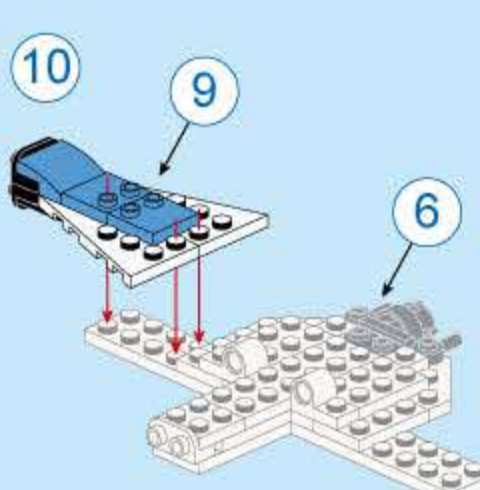

41106-2 | Ages: 6+ | PCS: 90

ESCORT FIGHTER

- 20
- 1x [white 1x3 Technic brick with holes]
 - 1x [black Technic axle]
 - 2x [black Technic pins]
 - 1x [black Technic axle]
 - 2x [black Technic pins]

- 1
-
- 2
-
- 2x

- 21
- 1x [blue 1x3 Technic brick with holes]
 - 1x [blue 1x3 Technic brick with holes]
 - 1x [blue 1x3 Technic brick with holes]
 - 1x [blue 1x3 Technic brick with holes]
 - 1x [blue 1x3 Technic brick with holes]