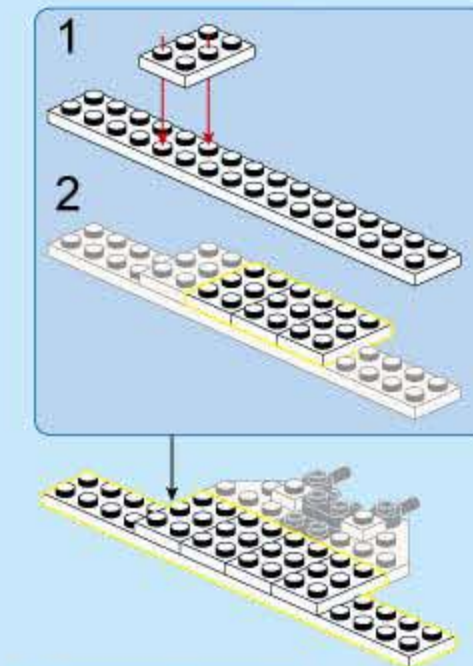

41106-2 | Ages: 6+ | PCS: 90

ESCORT FIGHTER

- 20
- 1x [white 1x3 Technic brick with holes]
 - 1x [black Technic axle]
 - 2x [black Technic pins]
 - 1x [black Technic axle]
 - 2x [black Technic pins]

- 1
-
- 2
-
- 2x

- 21
- 1x [blue 1x3 Technic brick with holes]
 - 1x [blue 1x3 Technic brick with holes]
 - 1x [blue 1x3 Technic brick with holes]
 - 1x [blue 1x3 Technic brick with holes]
 - 1x [blue 1x3 Technic brick with holes]

- 1
-
- 2
-

- 22
- 1x [white 1x3 Technic brick with holes]
 - 1x [black Technic axle]
 - 1x [black Technic axle]

- 23
- 2x [black Technic pins]
 - 2x [black Technic pins]
 - 2x [black Technic pins]
 - 1x [black Technic pin]