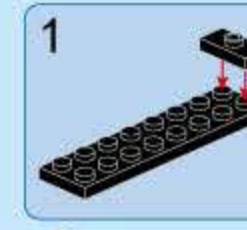

41106-2 | Ages: 6+ | PCS: 90

ESCORT FIGHTER

- 20
- 1x [white 1x3 Technic brick with holes]
 - 1x [black Technic axle]
 - 2x [black Technic pins]
 - 1x [black Technic axle]
 - 2x [black Technic pins]

- 1
-
- 2
-
- 2x

- 21
- 1x [blue 1x3 Technic brick with holes]
 - 1x [blue 1x3 Technic brick with holes]
 - 1x [blue 1x3 Technic brick with holes]
 - 1x [blue 1x3 Technic brick with holes]
 - 1x [blue 1x3 Technic brick with holes]