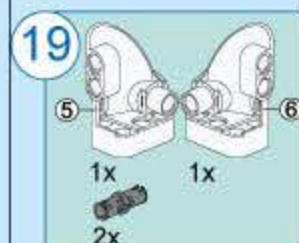

41106-2 | Ages: 6+ | PCS: 90

ESCORT FIGHTER

- 20
- 1x [white 1x3 Technic brick with holes]
 - 1x [black Technic axle]
 - 2x [black Technic pins]
 - 1x [black Technic axle]
 - 2x [black Technic pins]

- 1
-
- 2
-
- 2x

- 21
- 1x [blue 1x3 Technic brick with holes]
 - 1x [blue 1x3 Technic brick with holes]
 - 1x [blue 1x3 Technic brick with holes]
 - 1x [blue 1x3 Technic brick with holes]
 - 1x [blue 1x3 Technic brick with holes]