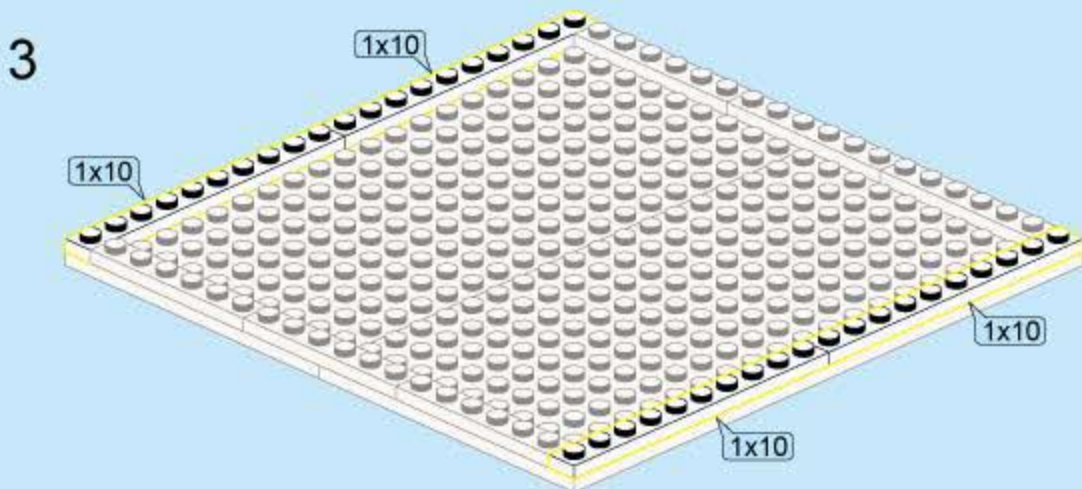

77019-4

SUMIKKOGURASHI V1.0

Handmade Art Official Licensed
© 2022 San-X Co., Ltd. All Rights Reserved. Delicious Bento

© 2022 San-X Co., Ltd. All Rights Reserved.

8

9

10

11