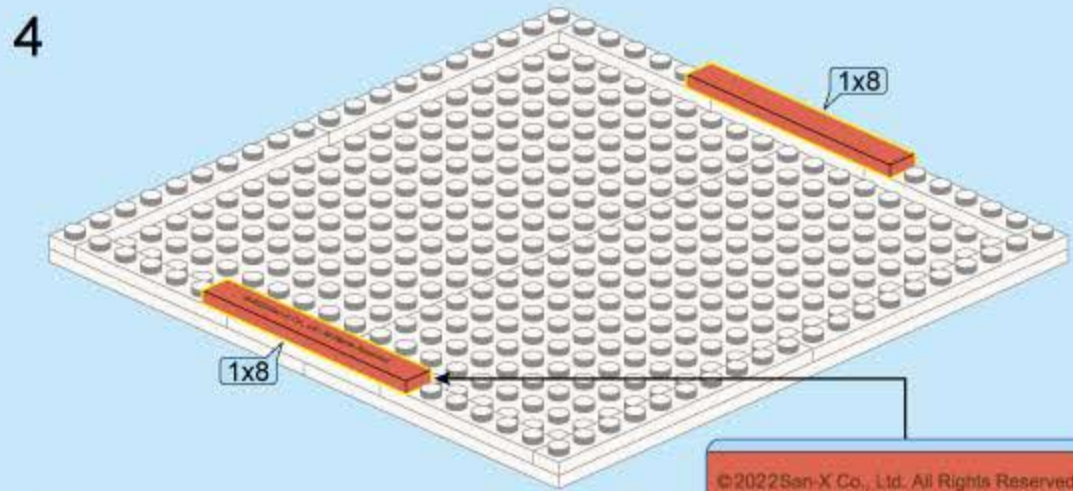

77019-4

SUMIKKOGURASHI V1.0

Handmade Art Official Licensed
© 2022 San-X Co., Ltd. All Rights Reserved. Delicious Bento

© 2022 San-X Co., Ltd. All Rights Reserved.

8

9

10

11