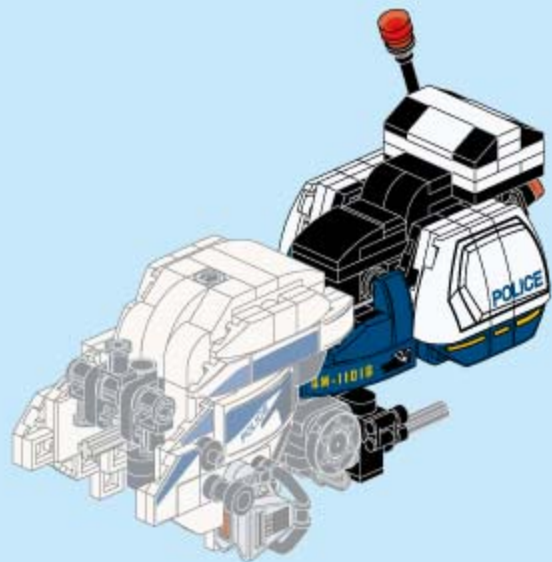

# QMAN

LIGHTEN  
THE  
DREAM

  
Police motorbike

11016 | Ages: 6+ | PCS: 395

Pictures are for your reference only. The delivered goods shall prevail.

1

2

3