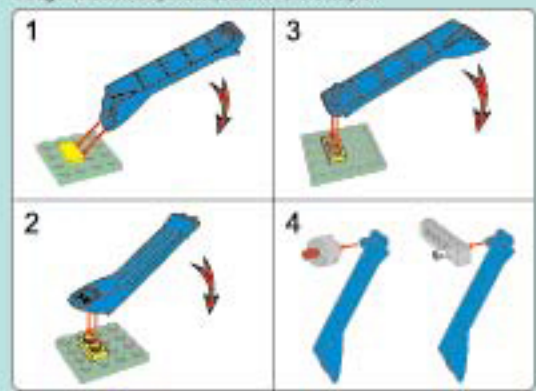

QMAN

LIGHTEN
THE
DREAM

11017 Ages:6+ Minifigs:X2 | PCS:686

Pictures are for your reference only. The delivered goods shall prevail.

拆件器使用方法，仅为示例
Usage of Brick Separator, Just for the sample

1

2

3