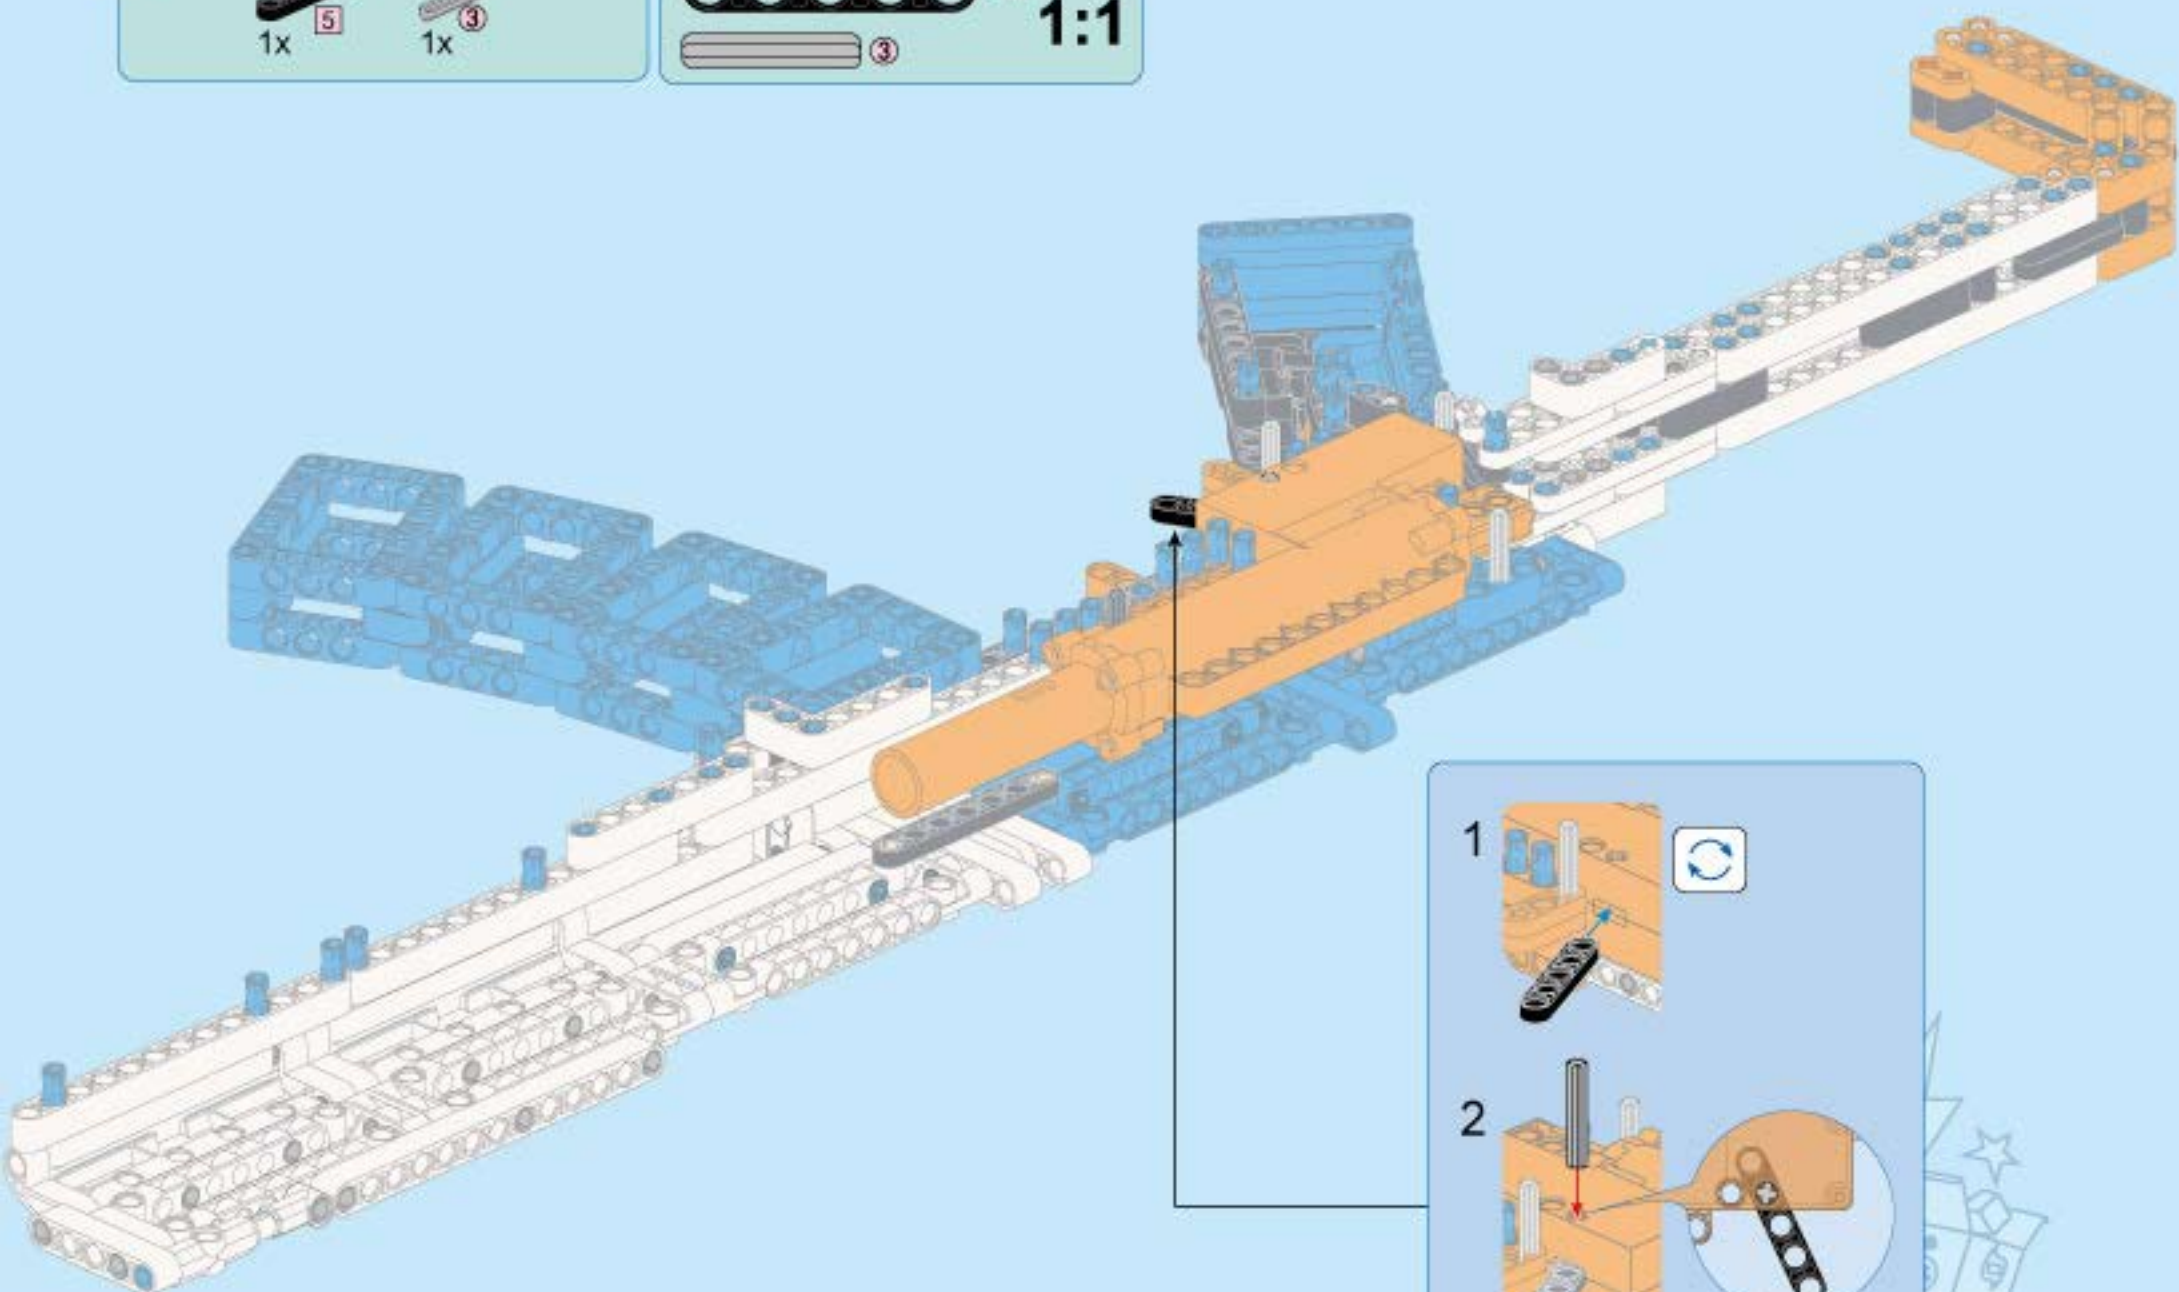

78

79

80

81

③ 1:1

This icon shows a grey Technic axle with a red circle containing the number 3, followed by the ratio 1:1.

82

1:1