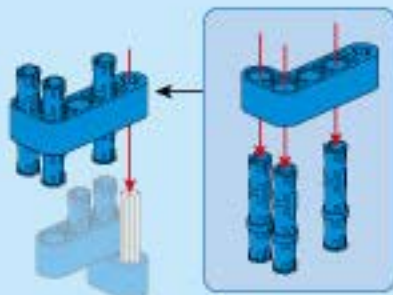

78

79

80

81

③ 1:1

This icon shows a grey Technic axle with a red circle containing the number 3, followed by the ratio 1:1.

82

1:1

83

84

1x

1x

1x

②

②

1:1

86

101

- 1x 
- 1x  5
- 1x 
- 1x 

 5 **1:1**

116

117

118

119