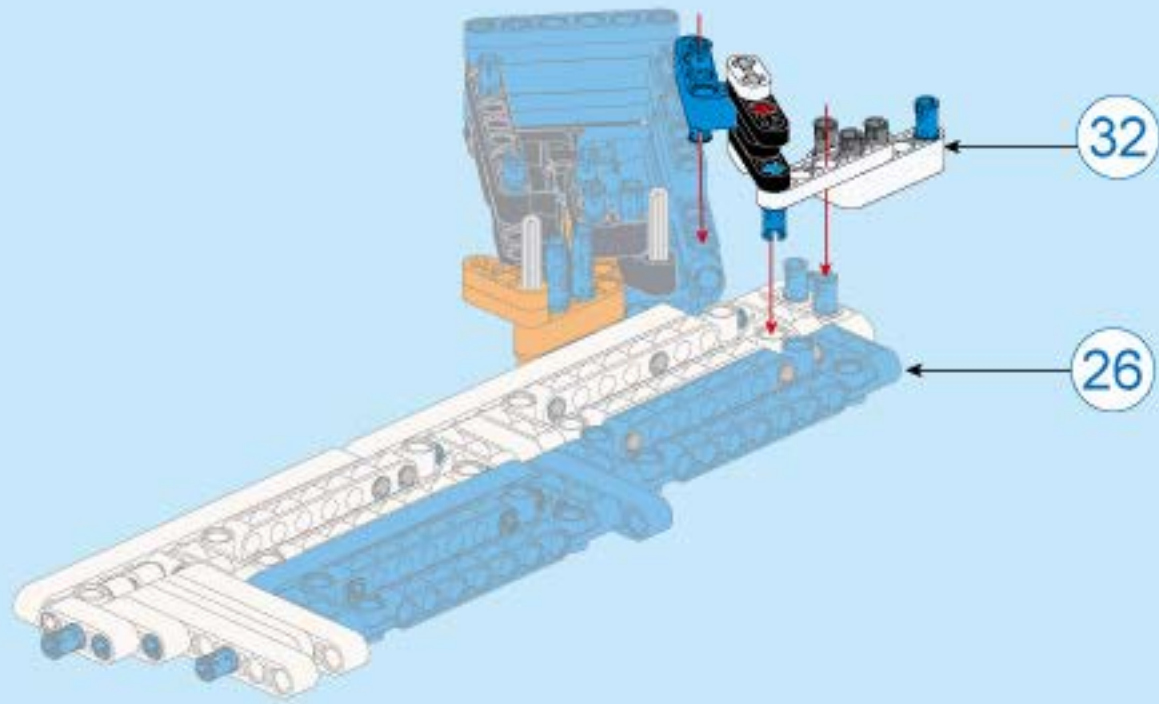

33

32

26

34

- 1x ⑤
- 2x
- 2x
- 1x
- 1x

⑤ **1:1**