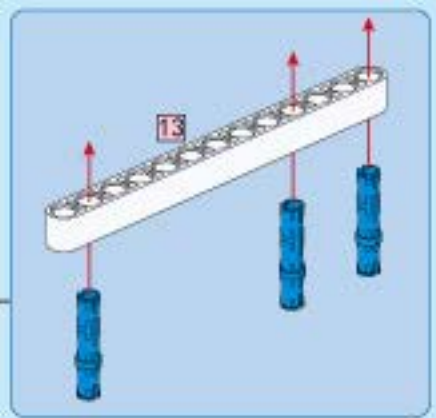

74

75

76

- 1x 
- 1x 
- 1x 

 5 1:1

77

1x 2x 1x

This block contains a parts list for step 77. It shows a blue 1x4 Technic ring (1x), two blue Technic pins (2x), and one white Technic axle with a stop (1x).

78

79

80

81

③ 1:1

This icon shows a grey Technic axle with a red circle containing the number 3, followed by the ratio 1:1.

82

1:1