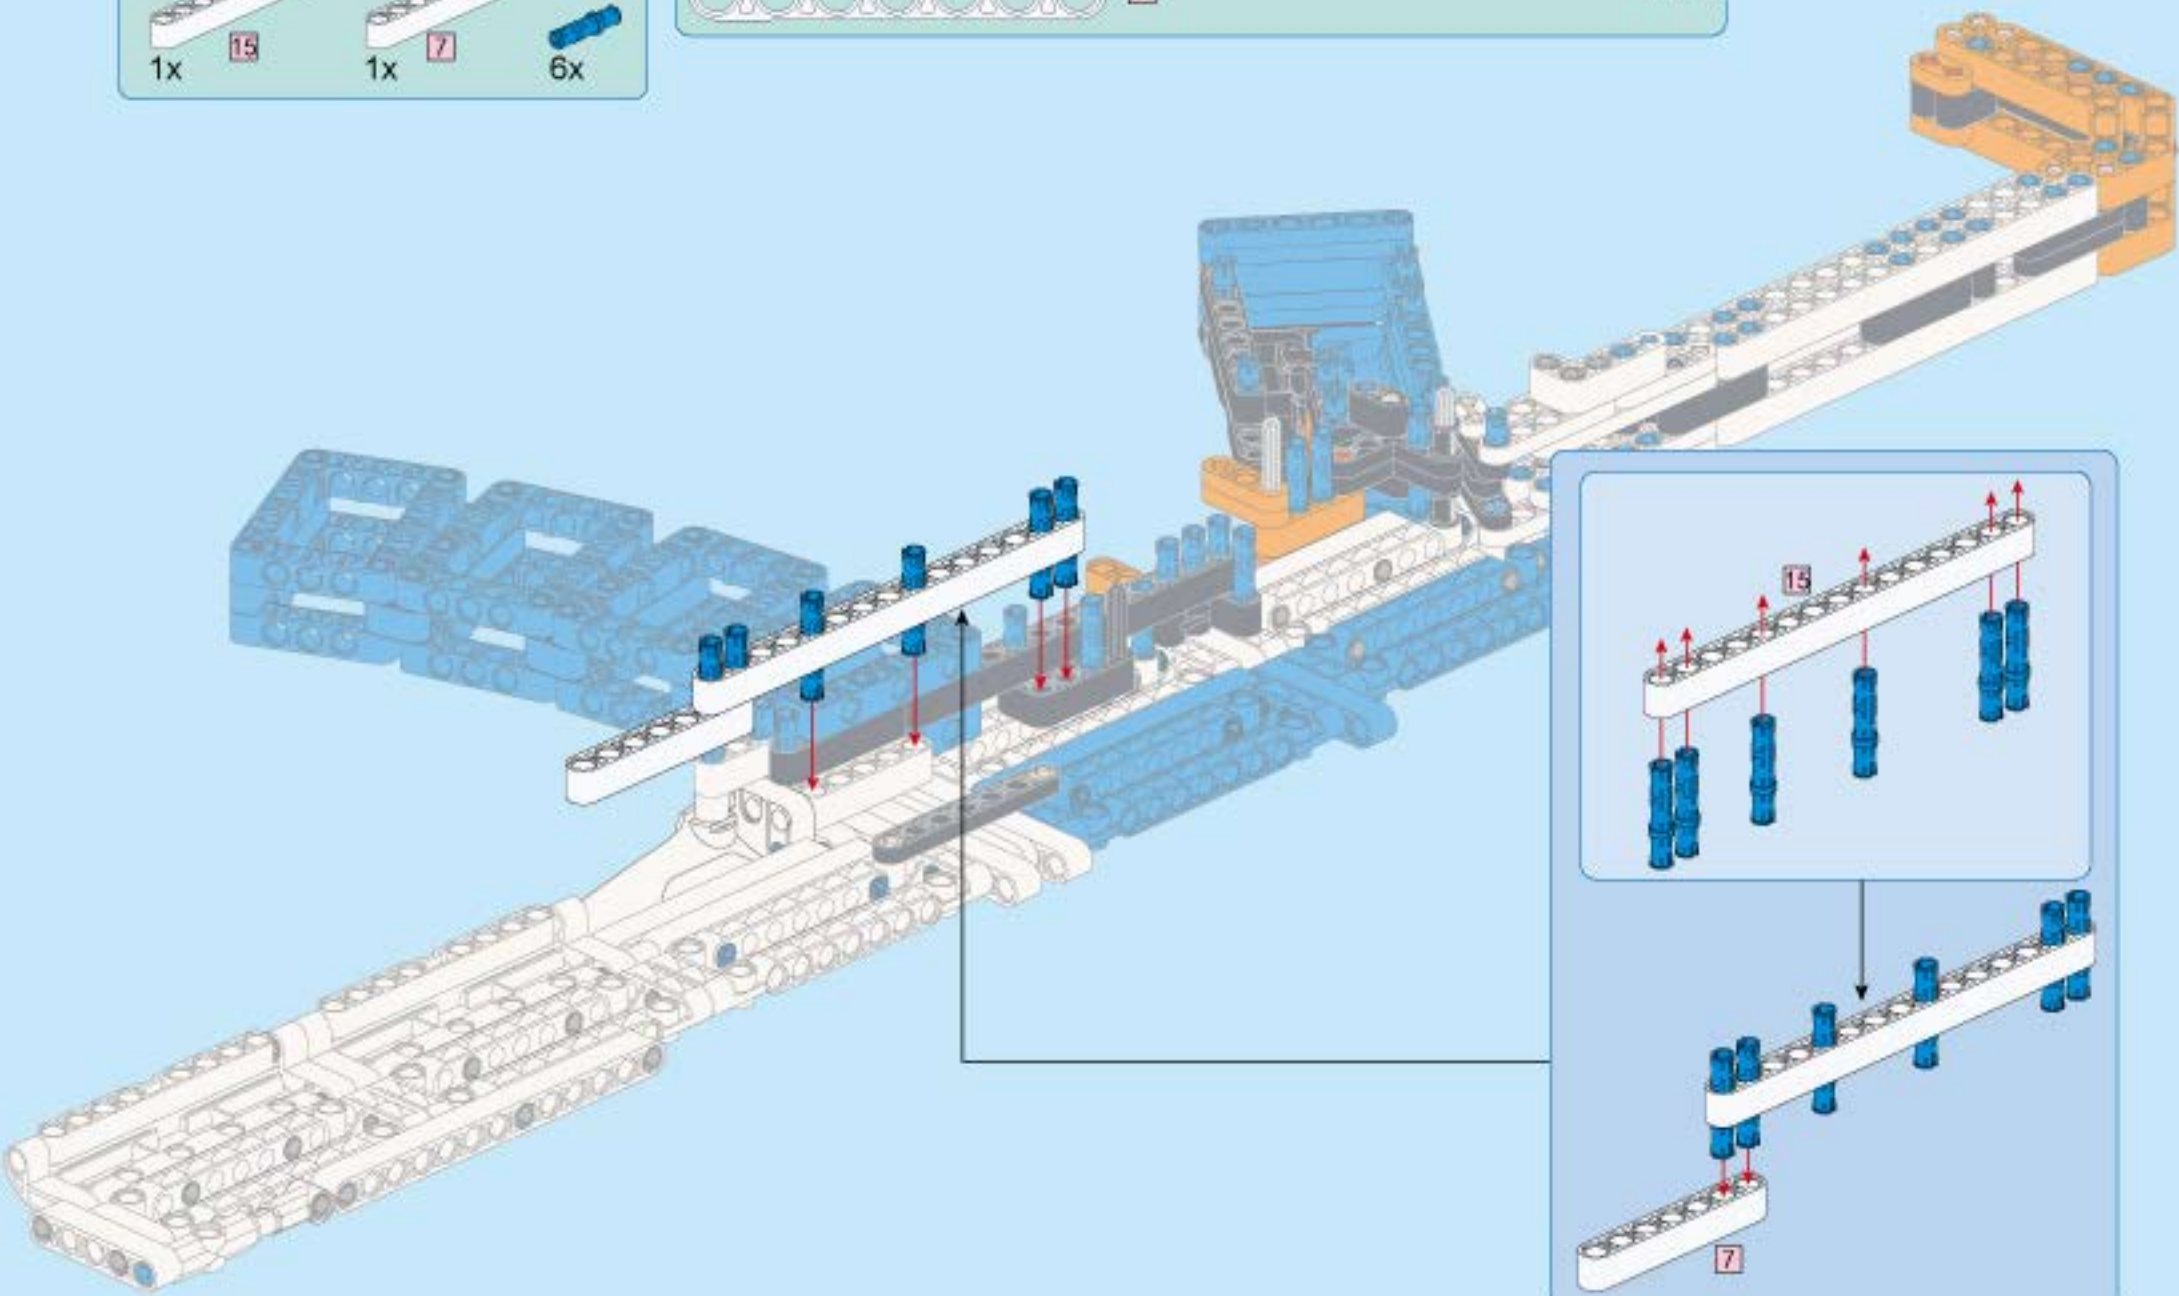

74

75

76

- 1x 
- 1x 
- 1x 

 5 1:1

77

1x 2x 1x

This block contains a parts list for step 77. It shows a blue 1x4 Technic ring (1x), two blue Technic pins (2x), and one white Technic axle with a stop (1x).

78

79

80

81

③ 1:1

This icon shows a grey Technic axle with a red circle containing the number 3, followed by the ratio 1:1.

82

1:1