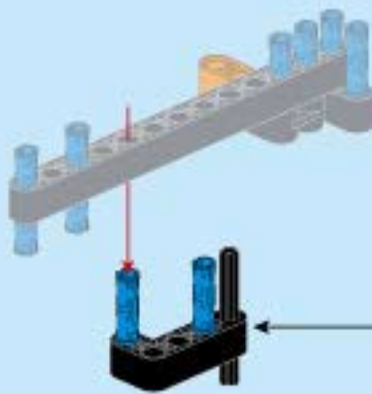

74

75

76

- 1x 
- 1x 
- 1x 

 5 1:1

77

1x 2x 1x

This block contains a parts list for step 77. It shows a blue 1x4 Technic ring (1x), two blue Technic pins (2x), and one white Technic axle with a stop (1x).

78

79

80

81

③ 1:1

This icon shows a grey Technic axle with a red circle containing the number 3, followed by the ratio 1:1.

82

1:1