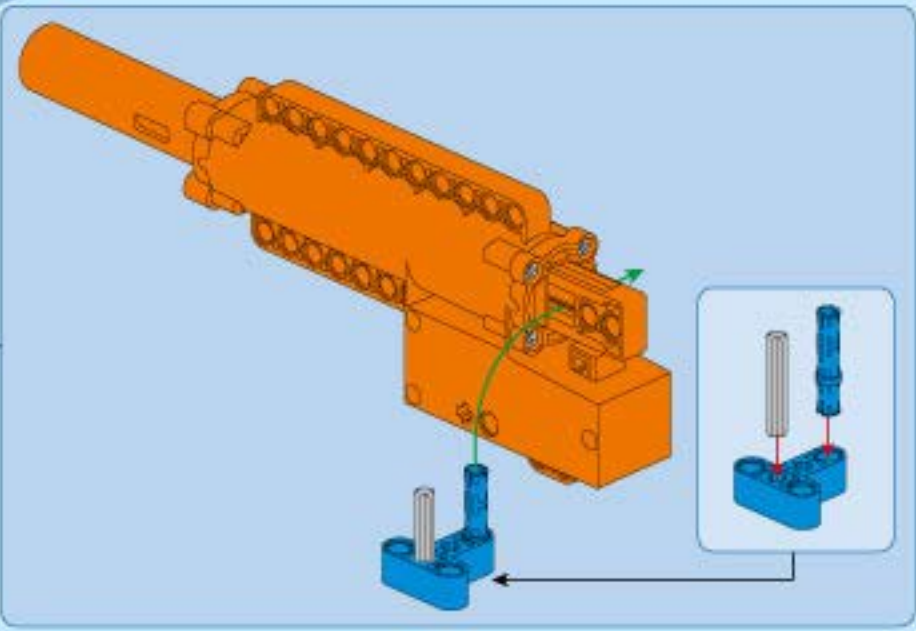

78

79

80

81

③ 1:1

This icon shows a grey Technic axle with a red circle containing the number 3, followed by the ratio 1:1.

82

1:1