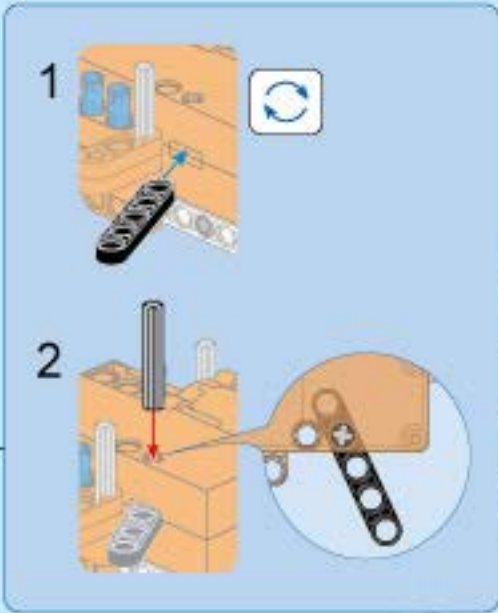

78

79

80

81

③ 1:1

This icon shows a grey Technic axle with a red circle containing the number 3, followed by the ratio 1:1.

82

1:1