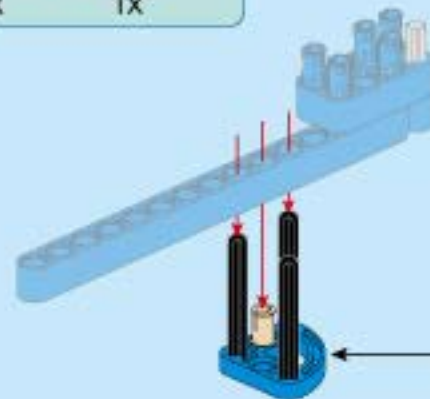

78

79

80

81

③ 1:1

This icon shows a grey Technic axle with a red circle containing the number 3, followed by the ratio 1:1.

82

1:1

86

101

- 1x 
- 1x  5
- 1x 
- 1x 

 5 **1:1**

116

117

118

119