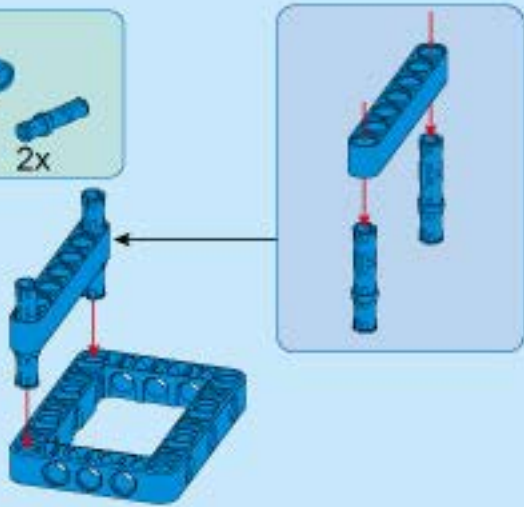

56

57

58

59

60

61

67

68

74

75

76

- 1x 
- 1x 
- 1x 

 5 1:1

77

1x 2x 1x

This block contains a parts list for step 77. It shows a blue 1x4 Technic ring (1x), two blue Technic pins (2x), and one white Technic axle with a stop (1x).

78

79

80

81

③ 1:1

This icon shows a grey Technic axle with a red circle containing the number 3, followed by the ratio 1:1.

82

1:1