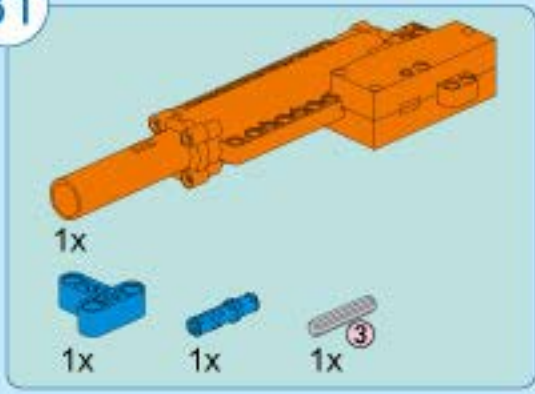

78

79

80

81

③ 1:1

This icon shows a grey Technic axle with a red circle containing the number 3, followed by the ratio 1:1.

82

1:1