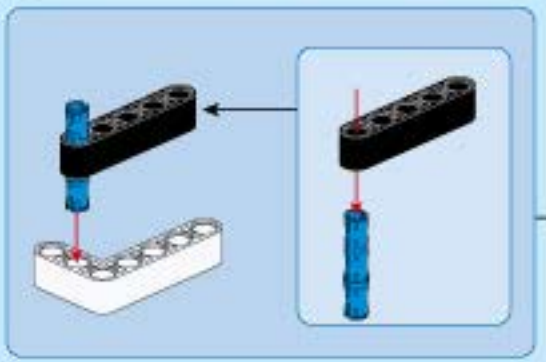

74

75

76

- 1x 
- 1x 
- 1x 

 5 1:1

77

1x 2x 1x

This block contains a parts list for step 77. It shows a blue 1x4 Technic ring (1x), two blue Technic pins (2x), and one white Technic axle with a stop (1x).

78

79

80

81

③ 1:1

This icon shows a grey Technic axle with a red circle containing the number 3, followed by the ratio 1:1.

82

1:1