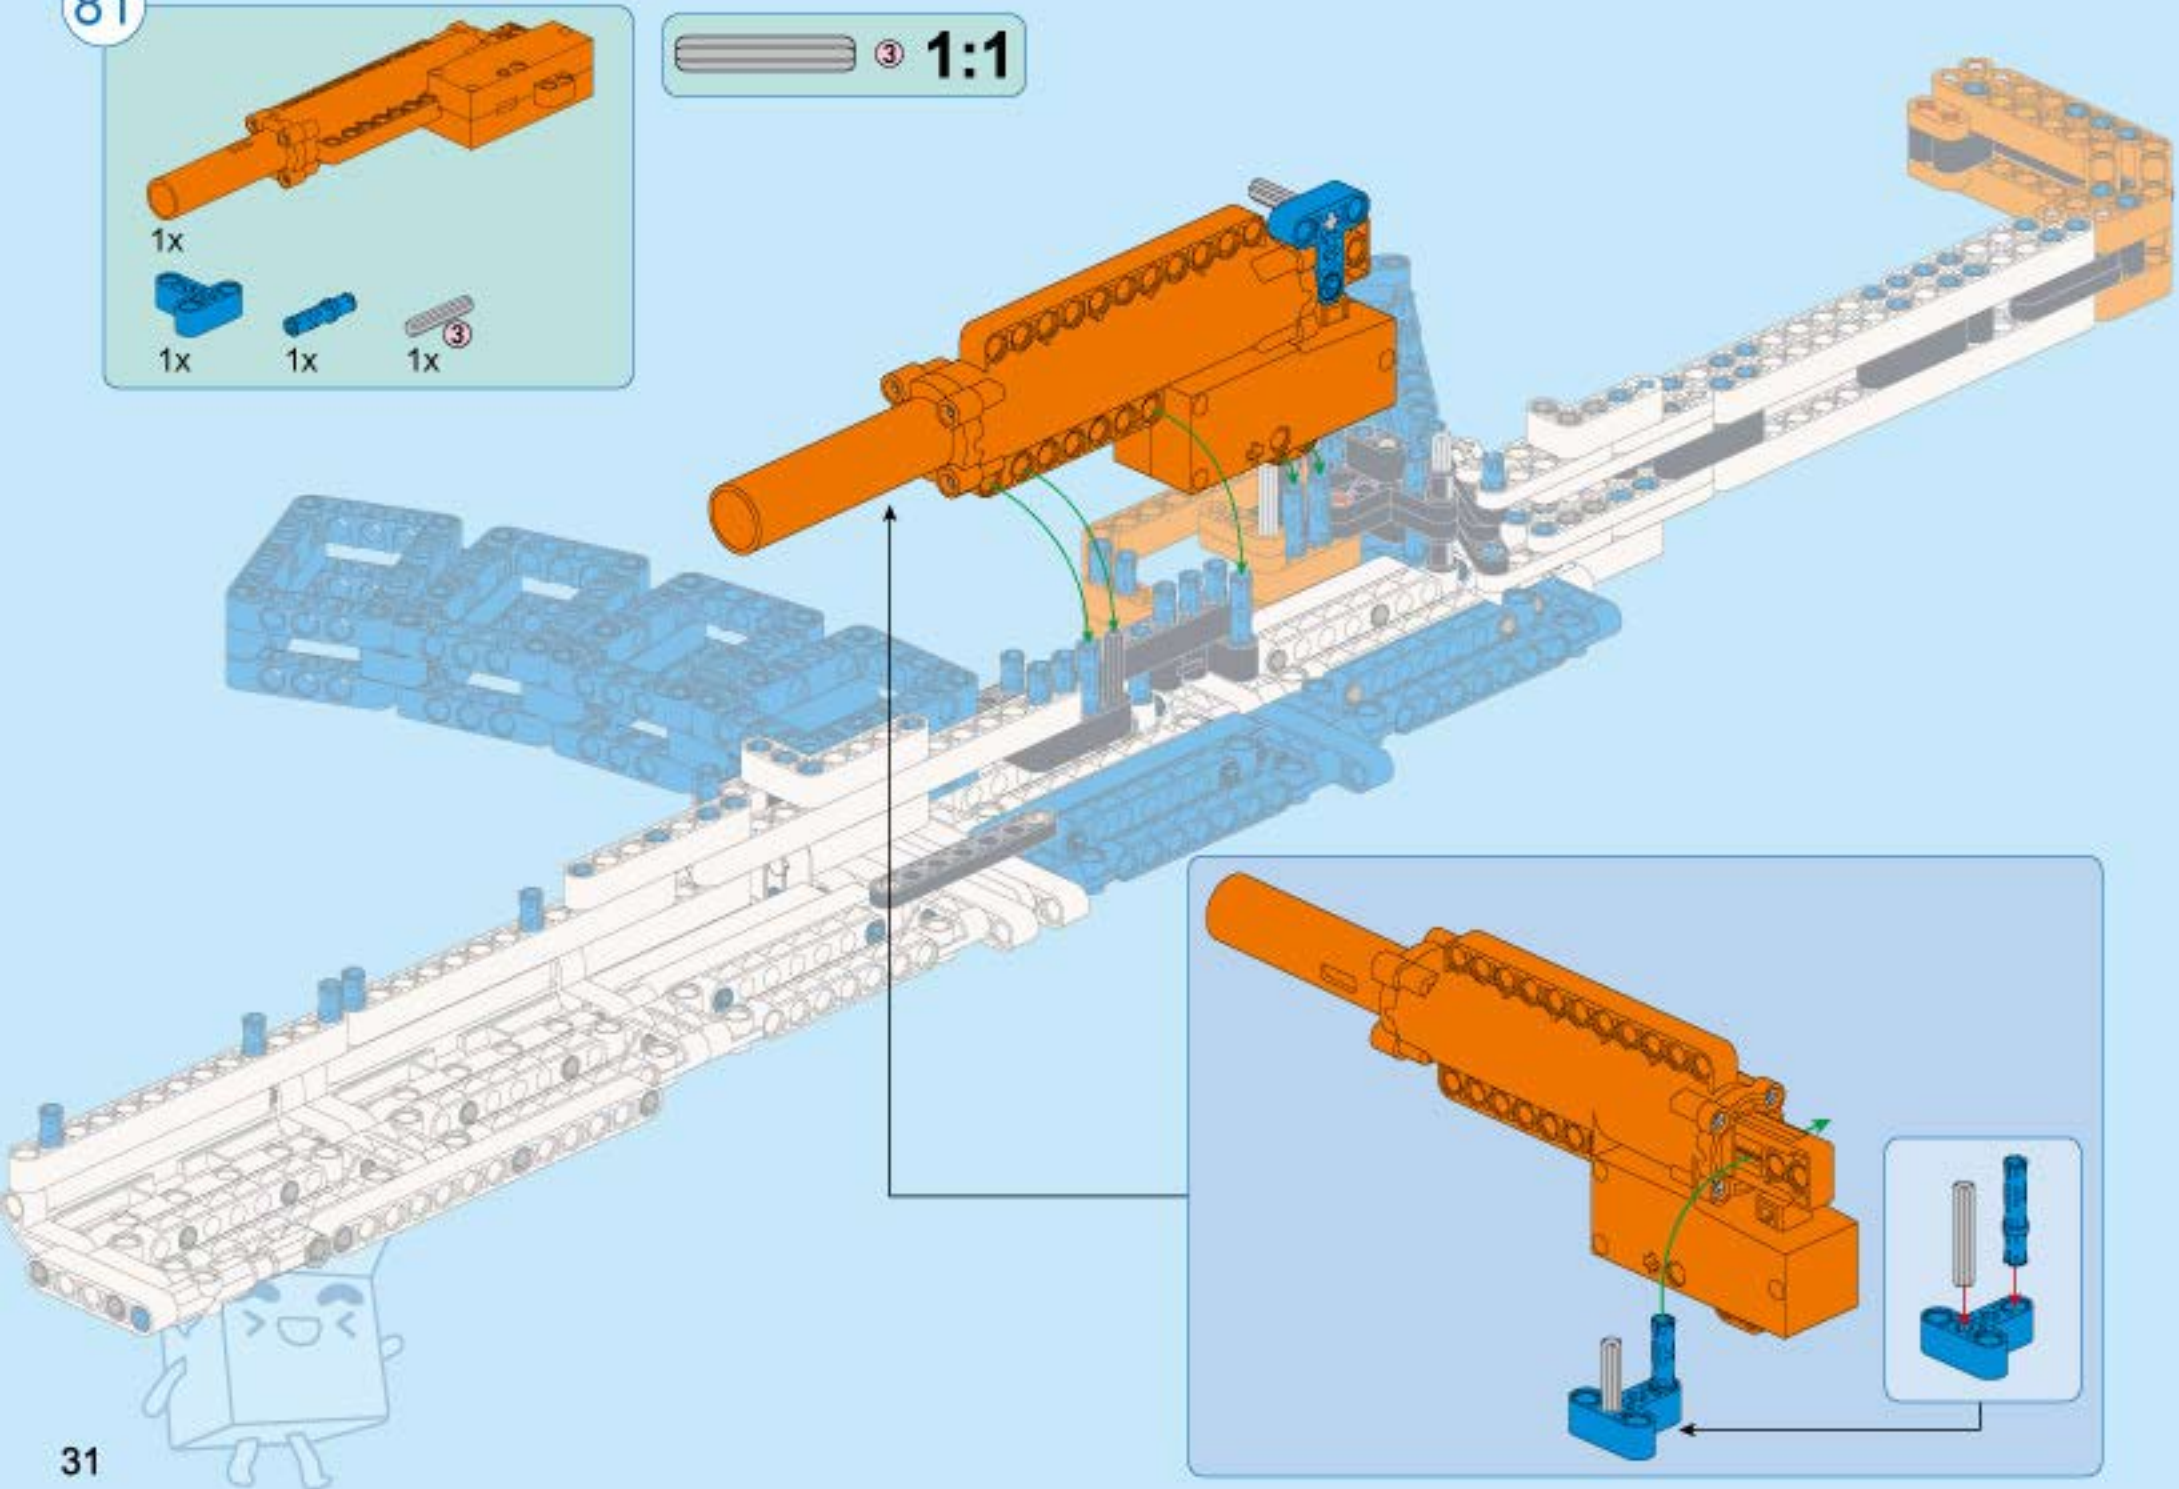

78

79

80

81

③ 1:1

This icon shows a grey Technic axle with a red circle containing the number 3, followed by the ratio 1:1.

82

1:1