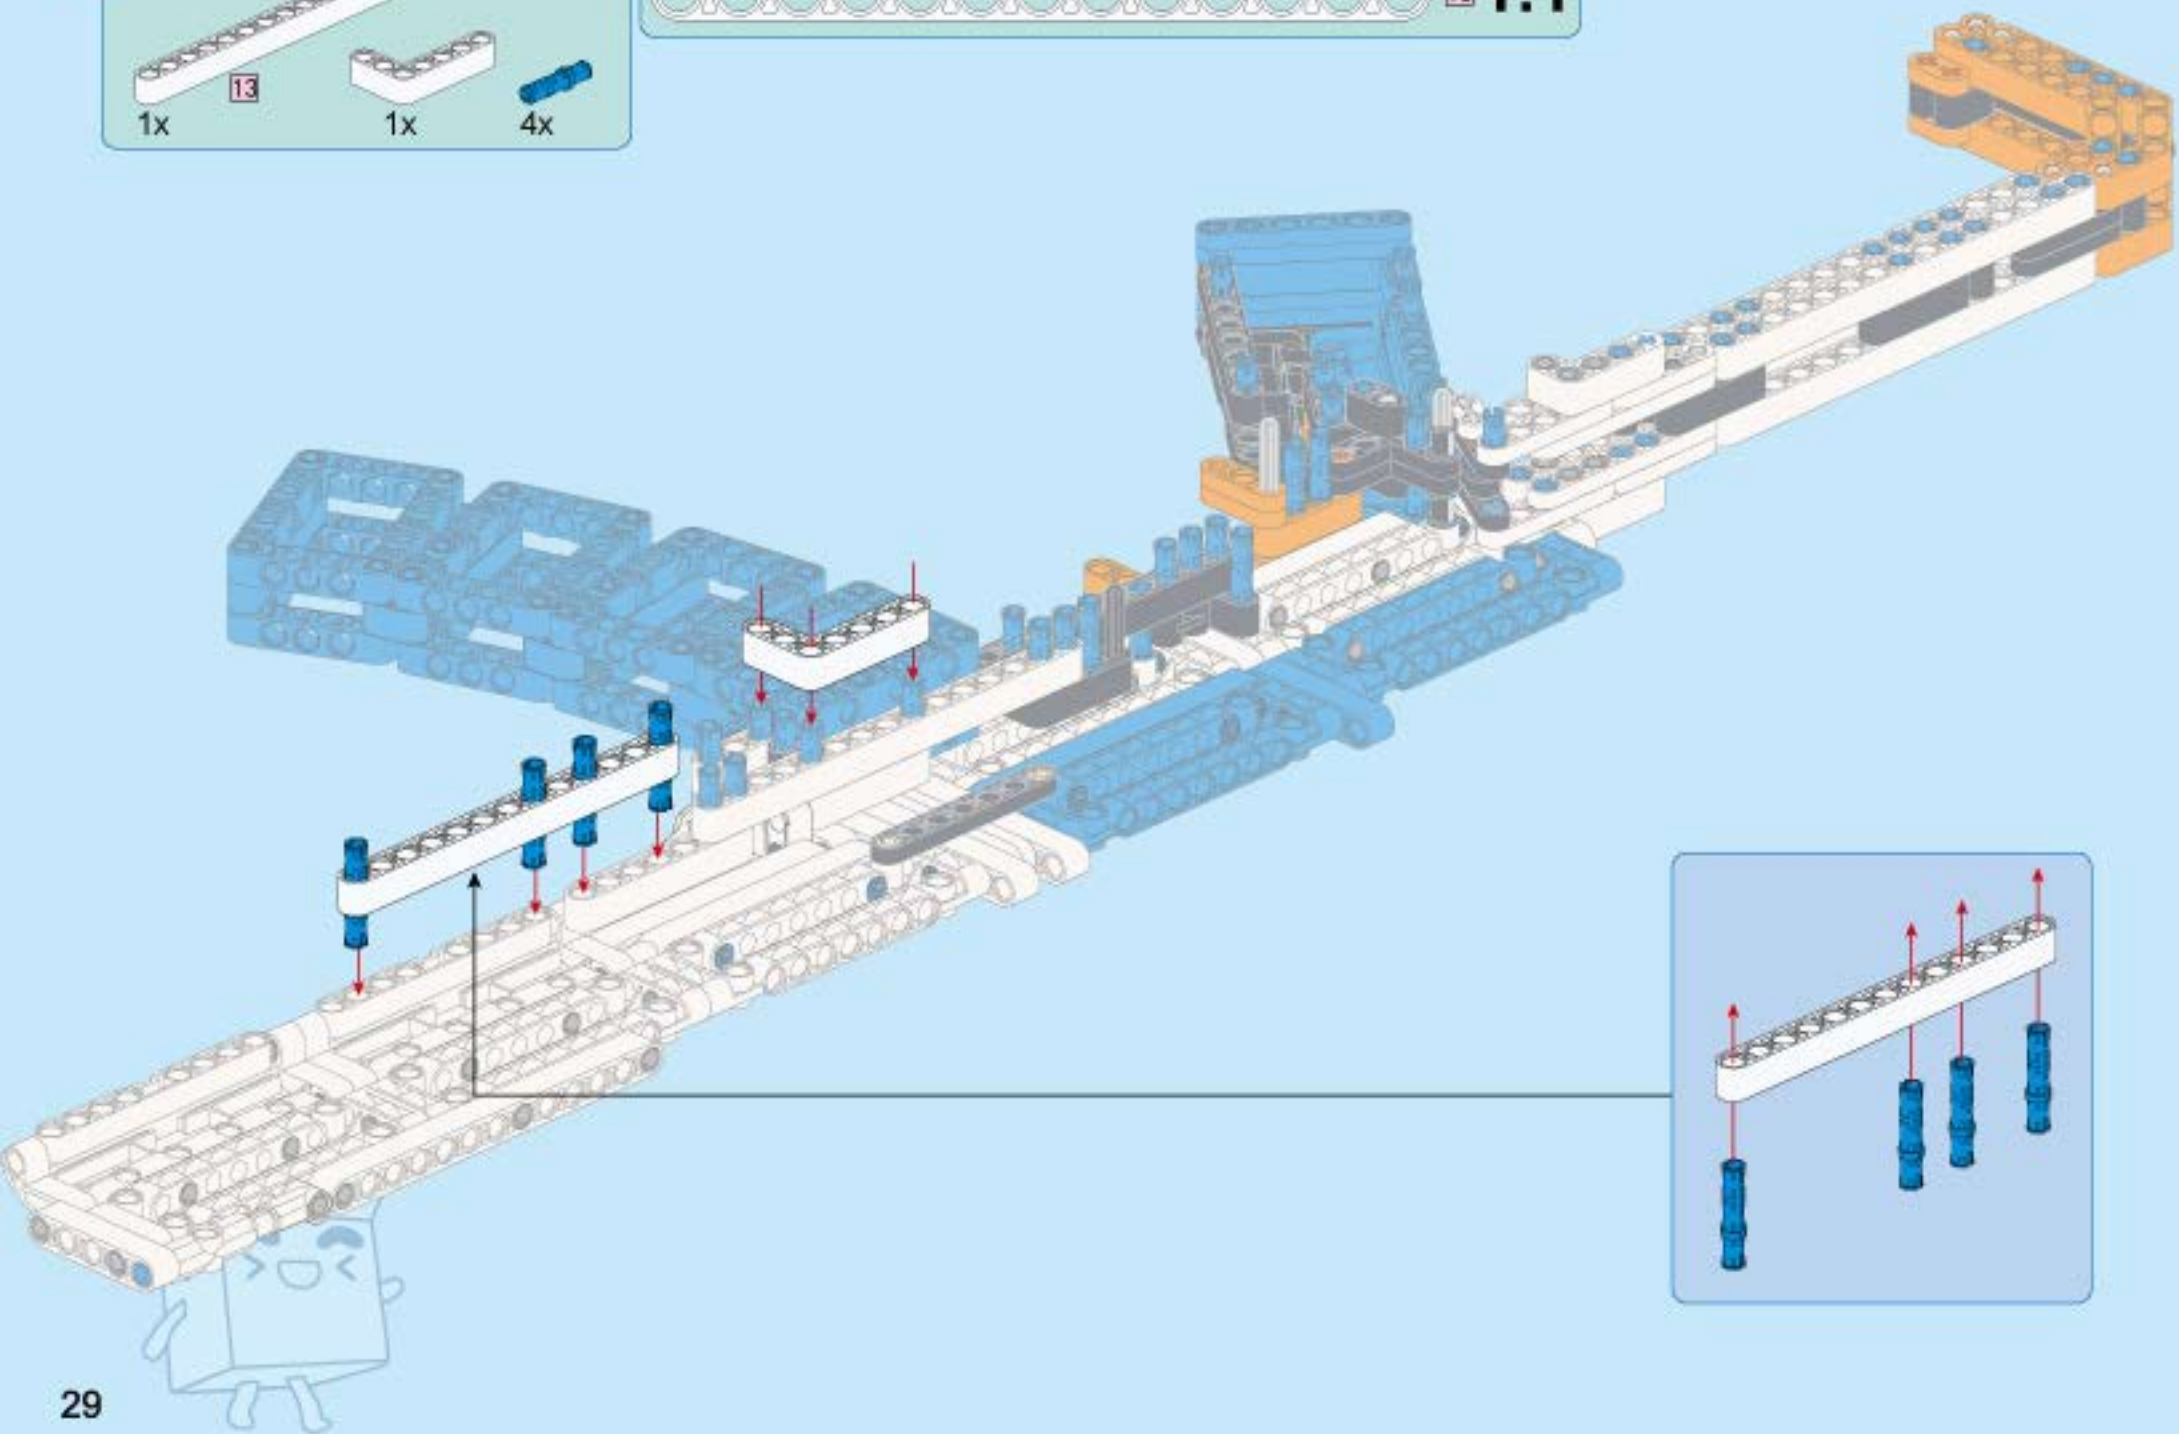

74

75

76

- 1x 
- 1x 
- 1x 

 5 1:1

77

1x 2x 1x

This block contains a parts list for step 77. It shows a blue 1x4 Technic ring (1x), two blue Technic pins (2x), and one white Technic axle with a stop (1x).

78

79

80

81

③ 1:1

This icon shows a grey Technic axle with a red circle containing the number 3, followed by the ratio 1:1.

82

1:1