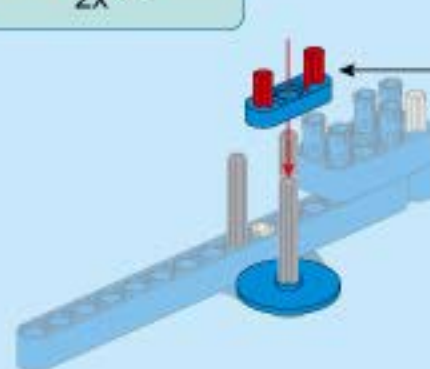

78

79

80

81

③ 1:1

This icon shows a grey Technic axle with a red circle containing the number 3, followed by the ratio 1:1.

82

1:1

83

84

1x

1x

1x

②

②

1:1

86

101

- 1x 
- 1x  5
- 1x 
- 1x 

 5 **1:1**

116

117

118

119