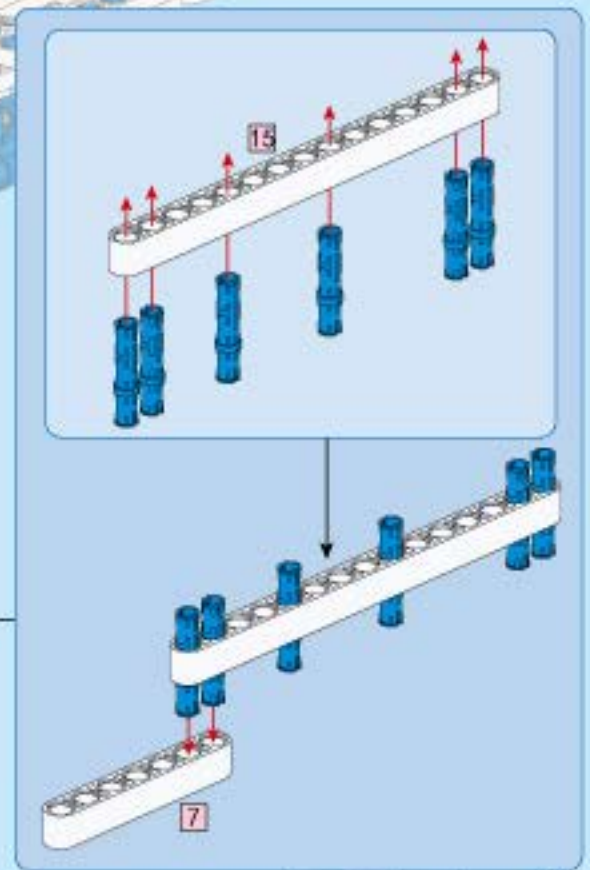

74

75

76

- 1x 
- 1x 
- 1x 

 5 1:1

77

1x 2x 1x

This block contains a parts list for step 77. It shows a blue 1x4 Technic ring (1x), two blue Technic pins (2x), and one white Technic axle with a stop (1x).

78

79

80

81

③ 1:1

This icon shows a grey Technic axle with a red circle containing the number 3, followed by the ratio 1:1.

82

1:1