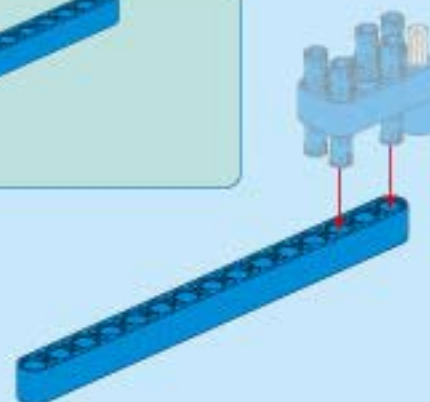

78

79

80

81

③ 1:1

This icon shows a grey Technic axle with a red circle containing the number 3, followed by the ratio 1:1.

82

1:1

83

84

1x

1x

1x

②

②

1:1

86

101

- 1x 
- 1x  5
- 1x 
- 1x 

 5 **1:1**

116

117

118

119