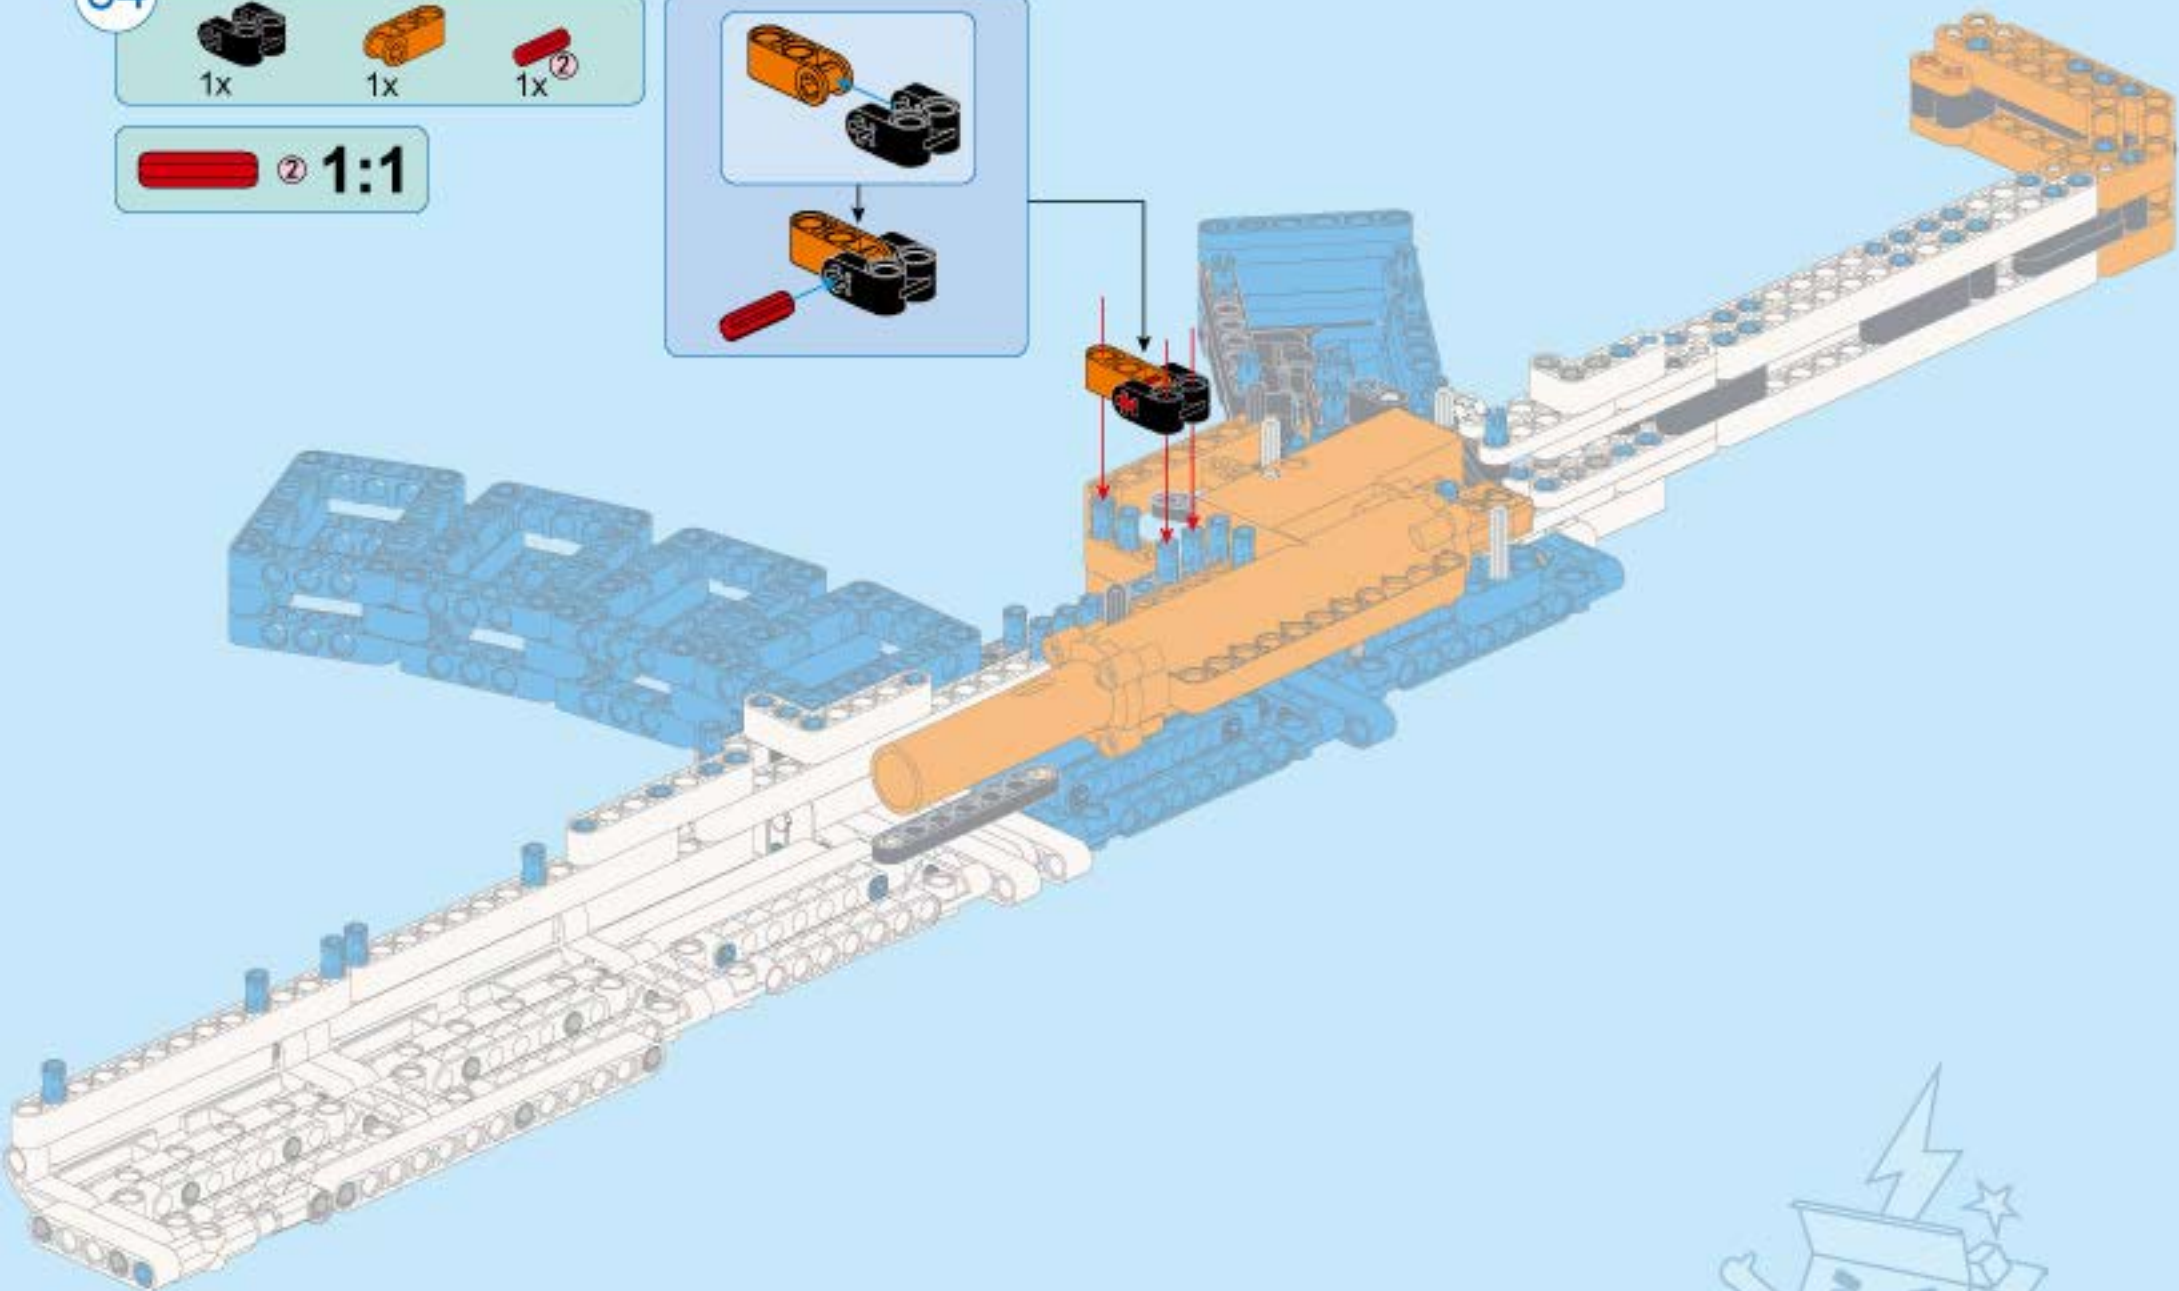

84

1x

1x

1x

②

②

1:1