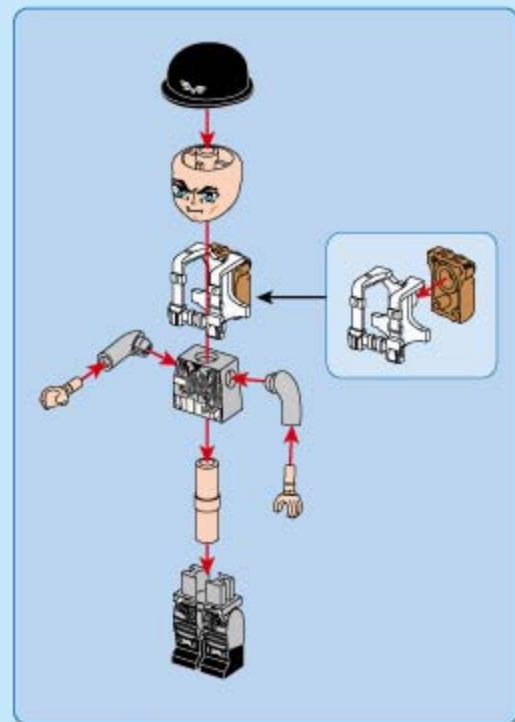

QMAN

LIGHTEN
THE
DREAM

WORLD WAR II
1939-1945

DPS230 Light Assault Blinder

21022 | Ages: 6+ | Minifigs: X2 | PCS: 234

Pictures are for your reference only. The delivered goods shall prevail.

sketch map of fitting hand
装手示意图