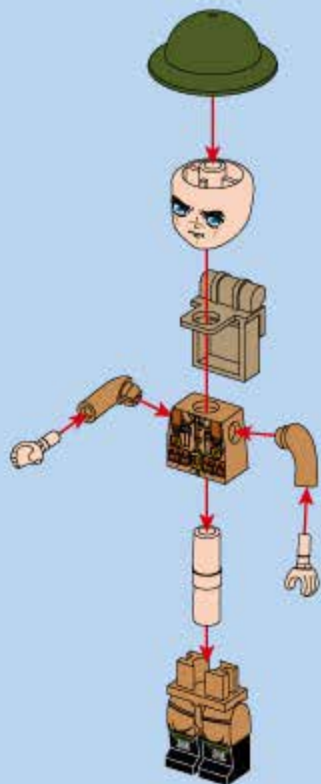

QMAN

LIGHTEN
THE
DREAM

WORLD WAR II
1939-1945

Dunkirk Evacuation Brave Soldier

21024 | Ages: 6+ | Minifigs: XI | PCS: 442

Pictures are for your reference only. The delivered goods shall prevail.

拆件器使用方法，仅为示例

Usage of Brick Separator, Just for the sample

1

3

2

4

sketch map of fitting hand
装手示意图

A1

1x