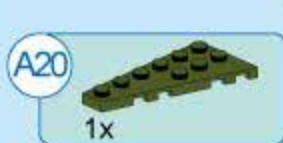

42301-8

Ages: 6+

Pcs: 83

Blaze Bomber

T-COMBO TRANS

8 IN 1 TRANSFORMS

2 in 1

Two different transformation for each box