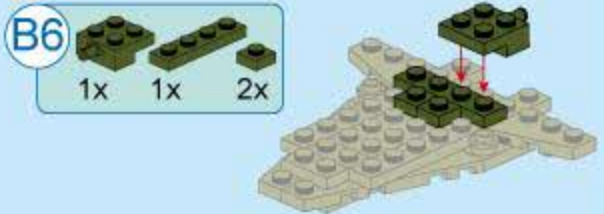

42301-8

Ages: 6+

Pcs: 83

Blaze Bomber

T-COMBO TRANS

8 IN 1 TRANSFORMS

2 in 1

Two different transformation for each box