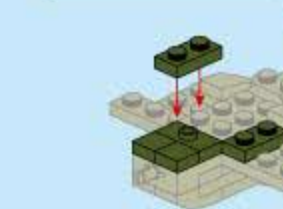

42301-8

Ages: 6+

Pcs: 83

Blaze Bomber

T-COMBO TRANS

8 IN 1 TRANSFORMS

2 in 1

Two different transformation for each box