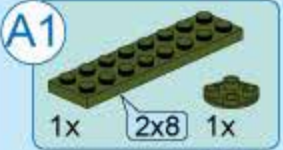

42301-8

Ages: 6+

Pcs: 83

Blaze Bomber

T-COMBO TRANS

8 IN 1 TRANSFORMS

2 in 1

Two different transformation for each box