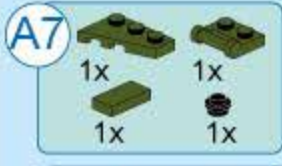

42301-8

Ages: 6+

Pcs: 83

Blaze Bomber

T-COMBO TRANS

8 IN 1 TRANSFORMS

2 in 1

Two different transformation for each box