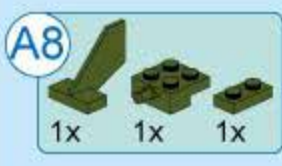

42301-8

Ages: 6+

Pcs: 83

Blaze Bomber

T-COMBO TRANS

8 IN 1 TRANSFORMS

2 in 1

Two different transformation for each box