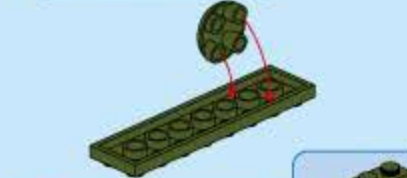

42301-8

Ages: 6+

Pcs: 83

Blaze Bomber

T-COMBO TRANS

8 IN 1 TRANSFORMS

2 in 1

Two different transformation for each box