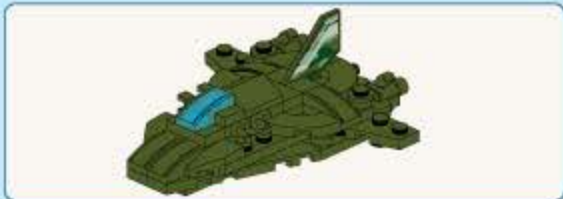

42301-8

Ages: 6+

Pcs: 83

Blaze Bomber

T-COMBO TRANS

8 IN 1 TRANSFORMS

2 in 1

Two different transformation for each box