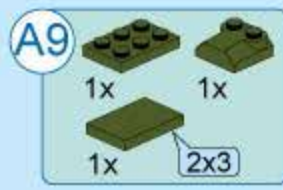

42301-8

Ages: 6+

Pcs: 83

Blaze Bomber

T-COMBO TRANS

8 IN 1 TRANSFORMS

2 in 1

Two different transformation for each box