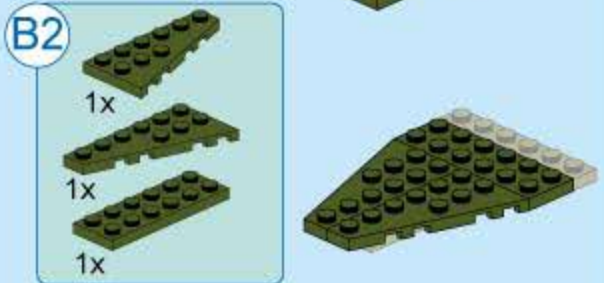

42301-8

Ages: 6+

Pcs: 83

Blaze Bomber

T-COMBO TRANS

8 IN 1 TRANSFORMS

2 in 1

Two different transformation for each box