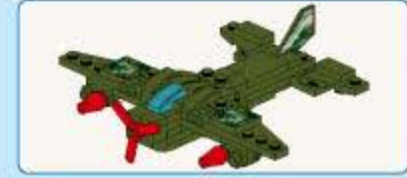

42301-8

Ages: 6+

Pcs: 83

Blaze Bomber

T-COMBO TRANS

8 IN 1 TRANSFORMS

2 in 1

Two different transformation for each box