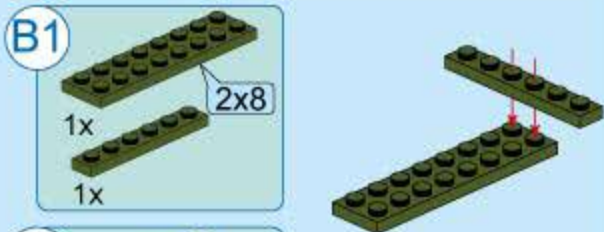

42301-8

Ages: 6+

Pcs: 83

Blaze Bomber

T-COMBO TRANS

8 IN 1 TRANSFORMS

2 in 1

Two different transformation for each box