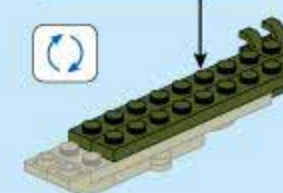

42301-8

Ages: 6+

Pcs: 83

Blaze Bomber

T-COMBO TRANS

8 IN 1 TRANSFORMS

2 in 1

Two different transformation for each box