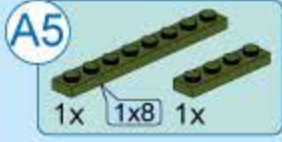

42301-8

Ages: 6+

Pcs: 83

Blaze Bomber

T-COMBO TRANS

8 IN 1 TRANSFORMS

2 in 1

Two different transformation for each box