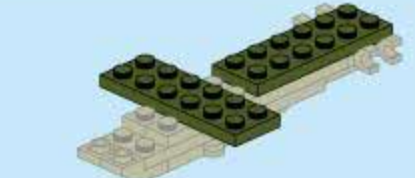

42301-8

Ages: 6+

Pcs: 83

Blaze Bomber

T-COMBO TRANS

8 IN 1 TRANSFORMS

2 in 1

Two different transformation for each box