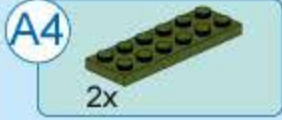

42301-8

Ages: 6+

Pcs: 83

Blaze Bomber

T-COMBO TRANS

8 IN 1 TRANSFORMS

2 in 1

Two different transformation for each box