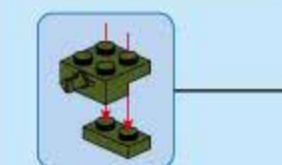

42301-8

Ages: 6+

Pcs: 83

Blaze Bomber

T-COMBO TRANS

8 IN 1 TRANSFORMS

2 in 1

Two different transformation for each box