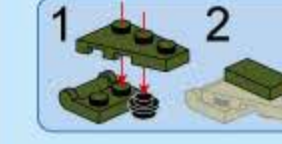

42301-8

Ages: 6+

Pcs: 83

Blaze Bomber

T-COMBO TRANS

8 IN 1 TRANSFORMS

2 in 1

Two different transformation for each box

42301 (8in1)

QMAN USER MANUAL