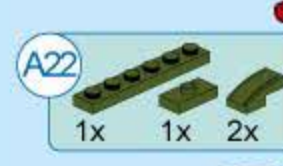

42301-8

Ages: 6+

Pcs: 83

Blaze Bomber

T-COMBO TRANS

8 IN 1 TRANSFORMS

2 in 1

Two different transformation for each box