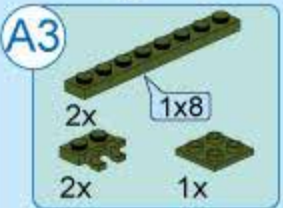

42301-8

Ages: 6+

Pcs: 83

Blaze Bomber

T-COMBO TRANS

8 IN 1 TRANSFORMS

2 in 1

Two different transformation for each box