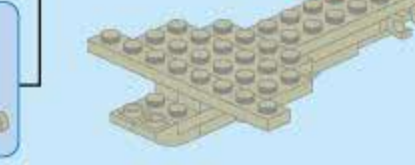

42301-8

Ages: 6+

Pcs: 83

Blaze Bomber

T-COMBO TRANS

8 IN 1 TRANSFORMS

2 in 1

Two different transformation for each box