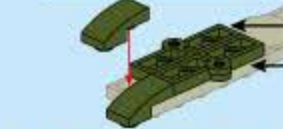

42301-8

Ages: 6+

Pcs: 83

Blaze Bomber

T-COMBO TRANS

8 IN 1 TRANSFORMS

2 in 1

Two different transformation for each box