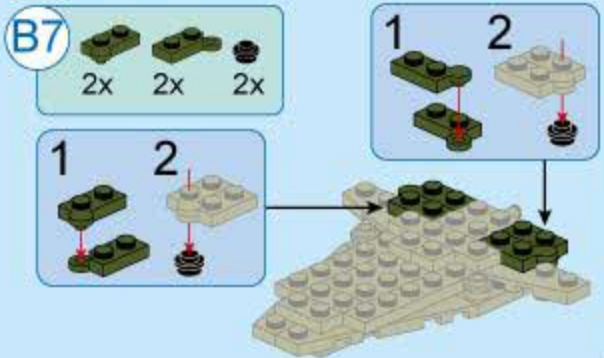

42301-8

Ages: 6+

Pcs: 83

Blaze Bomber

T-COMBO TRANS

8 IN 1 TRANSFORMS

2 in 1

Two different transformation for each box

42301 (8in1)

QMAN USER MANUAL