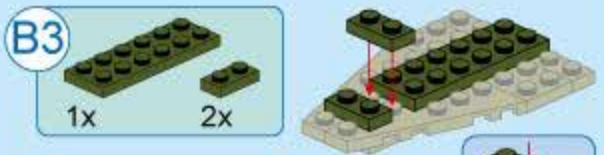

42301-8

Ages: 6+

Pcs: 83

Blaze Bomber

T-COMBO TRANS

8 IN 1 TRANSFORMS

2 in 1

Two different transformation for each box