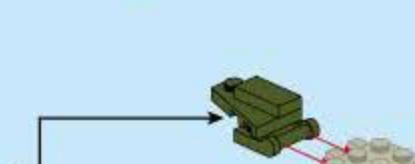

42301-8

Ages: 6+

Pcs: 83

Blaze Bomber

T-COMBO TRANS

8 IN 1 TRANSFORMS

2 in 1

Two different transformation for each box