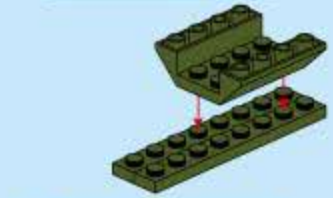

42301-6

Ages: 6+

PCS: 74

Speedy Patrol Ship

COMBO TRANS

8 IN 1 TRANSFORMS

2 in 1

Two different transformation for each box

A1

1x 1x8
2x

A2

2x 1x
1x 1x

1 2

A3

1x 1x

A4