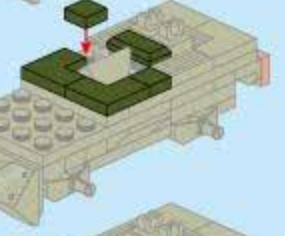

42301-5

Ages: 6+

Pcs: 82

Sky-net  
Radar Truck

T-COMBO  
TRANS

8 IN 1  
TRANSFORMS

2 in 1

Two different transformation for each box

# 42301 (8in1)