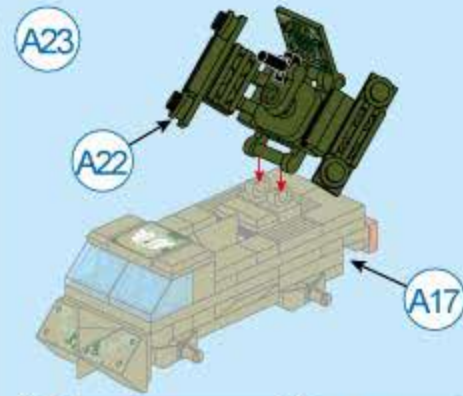

42301-5

Ages: 6+

Pcs: 82

Sky-net  
Radar Truck

T-COMBO  
TRANS

8 IN 1  
TRANSFORMS

2 in 1

Two different transformation for each box

# 42301 (8in1)