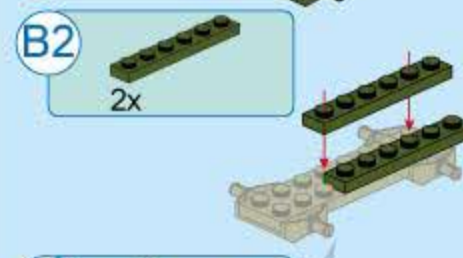

42301-5

Ages: 6+

Pcs: 82

Sky-net  
Radar Truck

T-COMBO  
TRANS

8 IN 1  
TRANSFORMS

2 in 1

Two different transformation for each box

# 42301 (8in1)