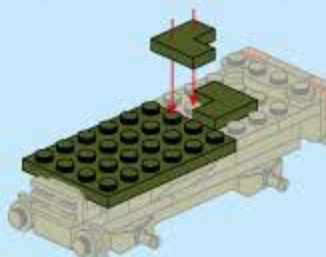

42301-5

Ages: 6+

Pcs: 82

Sky-net  
Radar Truck

T-COMBO  
TRANS

8 IN 1  
TRANSFORMS

2 in 1

Two different transformation for each box

# 42301 (8in1)