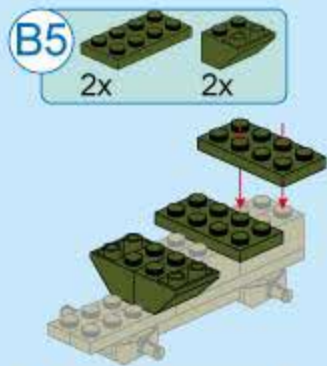

42301-5

Ages: 6+

Pcs: 82

Sky-net  
Radar Truck

T-COMBO  
TRANS

8 IN 1  
TRANSFORMS

2 in 1

Two different transformation for each box

# 42301 (8in1)