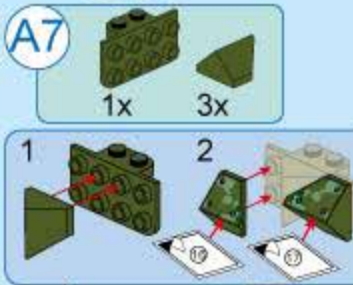

42301-5

Ages: 6+

Pcs: 82

Sky-net  
Radar Truck

T-COMBO  
TRANS

8 IN 1  
TRANSFORMS

2 in 1

Two different transformation for each box

# 42301 (8in1)