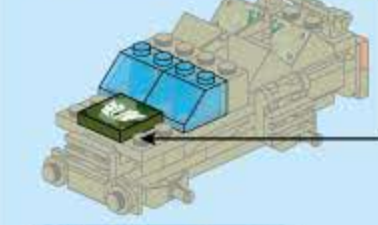

42301-5

Ages: 6+

Pcs: 82

Sky-net  
Radar Truck

T-COMBO  
TRANS

8 IN 1  
TRANSFORMS

2 in 1

Two different transformation for each box

# 42301 (8in1)