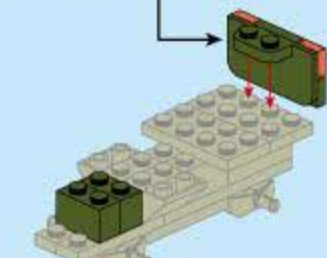

42301-5

Ages: 6+

Pcs: 82

Sky-net  
Radar Truck

T-COMBO  
TRANS

8 IN 1  
TRANSFORMS

2 in 1

Two different transformation for each box

# 42301 (8in1)