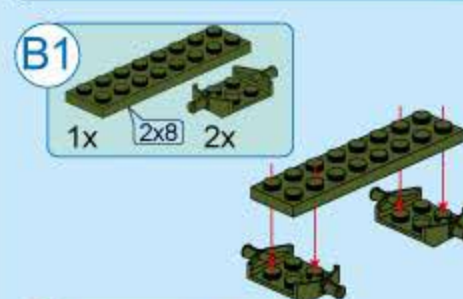

42301-5

Ages: 6+

Pcs: 82

Sky-net  
Radar Truck

T-COMBO  
TRANS

8 IN 1  
TRANSFORMS

2 in 1

Two different transformation for each box

# 42301 (8in1)