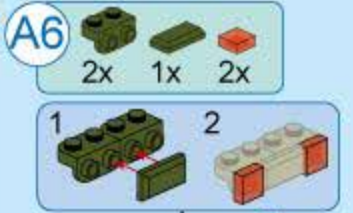

42301-5

Ages: 6+

Pcs: 82

Sky-net  
Radar Truck

T-COMBO  
TRANS

8 IN 1  
TRANSFORMS

2 in 1

Two different transformation for each box