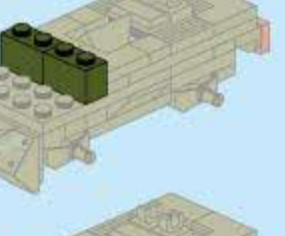

42301-5

Ages: 6+

Pcs: 82

Sky-net  
Radar Truck

T-COMBO  
TRANS

8 IN 1  
TRANSFORMS

2 in 1

Two different transformation for each box

# 42301 (8in1)