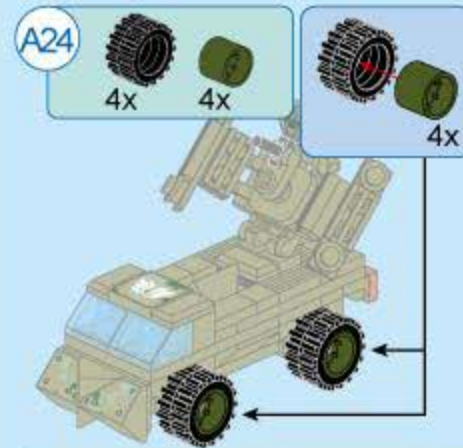

42301-5

Ages: 6+

Pcs: 82

Sky-net  
Radar Truck

T-COMBO  
TRANS

8 IN 1  
TRANSFORMS

2 in 1

Two different transformation for each box

# 42301 (8in1)