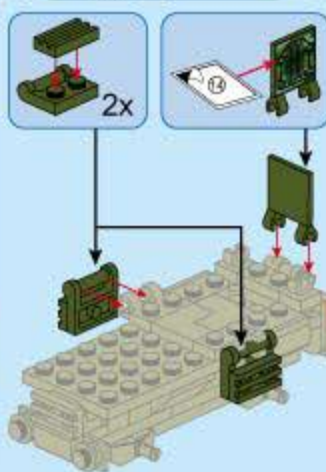

42301-5

Ages: 6+

Pcs: 82

Sky-net  
Radar Truck

T-COMBO  
TRANS

8 IN 1  
TRANSFORMS

2 in 1

Two different transformation for each box

# 42301 (8in1)