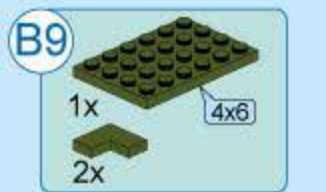

42301-5

Ages: 6+

Pcs: 82

Sky-net  
Radar Truck

T-COMBO  
TRANS

8 IN 1  
TRANSFORMS

2 in 1

Two different transformation for each box

# 42301 (8in1)