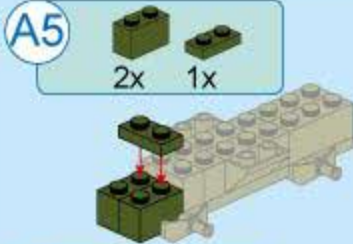

42301-5

Ages: 6+

Pcs: 82

Sky-net  
Radar Truck

T-COMBO  
TRANS

8 IN 1  
TRANSFORMS

2 in 1

Two different transformation for each box

# 42301 (8in1)