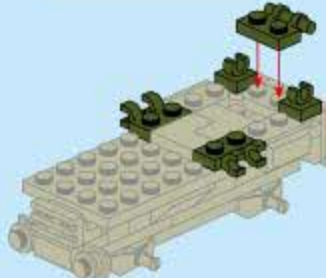

42301-5

Ages: 6+

Pcs: 82

Sky-net  
Radar Truck

T-COMBO  
TRANS

8 IN 1  
TRANSFORMS

2 in 1

Two different transformation for each box

# 42301 (8in1)