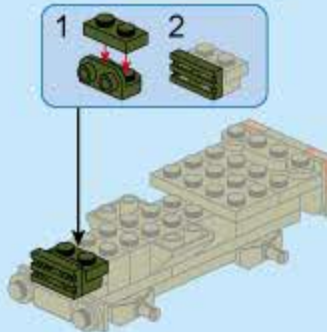

42301-5

Ages: 6+

Pcs: 82

Sky-net  
Radar Truck

T-COMBO  
TRANS

8 IN 1  
TRANSFORMS

2 in 1

Two different transformation for each box

# 42301 (8in1)