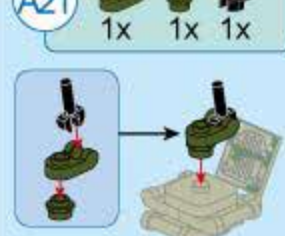

42301-5

Ages: 6+

Pcs: 82

Sky-net  
Radar Truck

T-COMBO  
TRANS

8 IN 1  
TRANSFORMS

2 in 1

Two different transformation for each box

# 42301 (8in1)