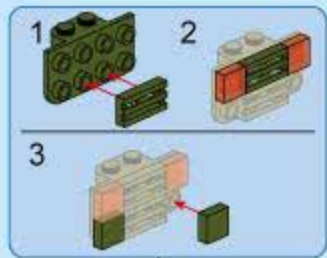

42301-5

Ages: 6+

Pcs: 82

Sky-net  
Radar Truck

T-COMBO  
TRANS

8 IN 1  
TRANSFORMS

2 in 1

Two different transformation for each box

# 42301 (8in1)