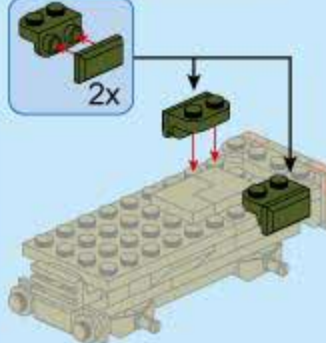

42301-5

Ages: 6+

Pcs: 82

Sky-net  
Radar Truck

T-COMBO  
TRANS

8 IN 1  
TRANSFORMS

2 in 1

Two different transformation for each box

# 42301 (8in1)