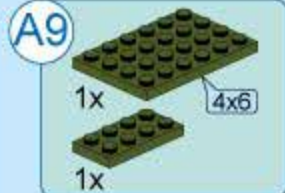

42301-5

Ages: 6+

Pcs: 82

Sky-net  
Radar Truck

T-COMBO  
TRANS

8 IN 1  
TRANSFORMS

2 in 1

Two different transformation for each box

# 42301 (8in1)