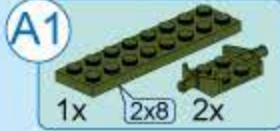

42301-5

Ages: 6+

Pcs: 82

Sky-net  
Radar Truck

T-COMBO  
TRANS

8 IN 1  
TRANSFORMS

2 in 1

Two different transformation for each box

# 42301 (8in1)