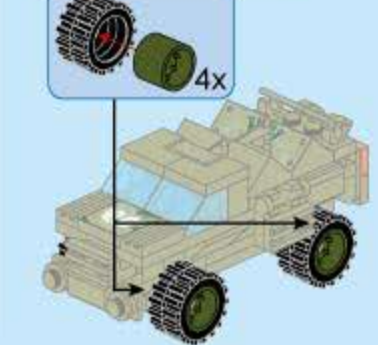

42301-5

Ages: 6+

Pcs: 82

Sky-net  
Radar Truck

T-COMBO  
TRANS

8 IN 1  
TRANSFORMS

2 in 1

Two different transformation for each box

# 42301 (8in1)