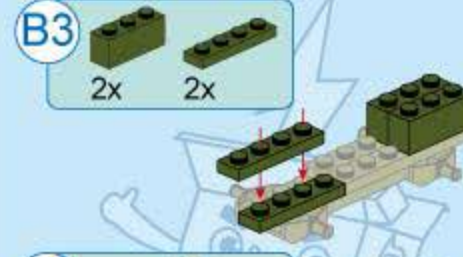

42301-5

Ages: 6+

Pcs: 82

Sky-net  
Radar Truck

T-COMBO  
TRANS

8 IN 1  
TRANSFORMS

2 in 1

Two different transformation for each box

# 42301 (8in1)