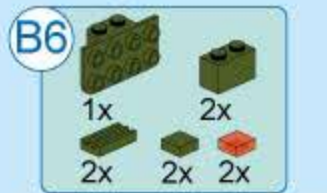

42301-5

Ages: 6+

Pcs: 82

Sky-net  
Radar Truck

T-COMBO  
TRANS

8 IN 1  
TRANSFORMS

2 in 1

Two different transformation for each box

# 42301 (8in1)