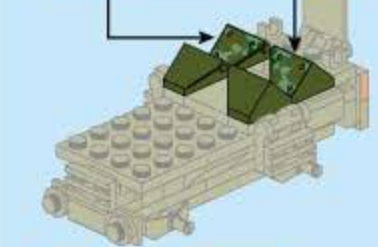

42301-5

Ages: 6+

Pcs: 82

Sky-net  
Radar Truck

T-COMBO  
TRANS

8 IN 1  
TRANSFORMS

2 in 1

Two different transformation for each box

# 42301 (8in1)