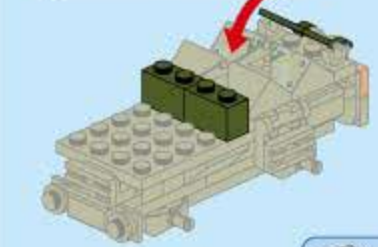

42301-5

Ages: 6+

Pcs: 82

Sky-net  
Radar Truck

T-COMBO  
TRANS

8 IN 1  
TRANSFORMS

2 in 1

Two different transformation for each box

# 42301 (8in1)