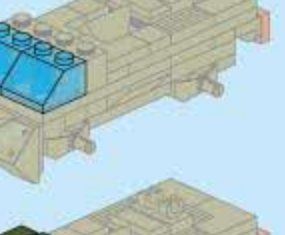

42301-5

Ages: 6+

Pcs: 82

Sky-net  
Radar Truck

T-COMBO  
TRANS

8 IN 1  
TRANSFORMS

2 in 1

Two different transformation for each box

# 42301 (8in1)