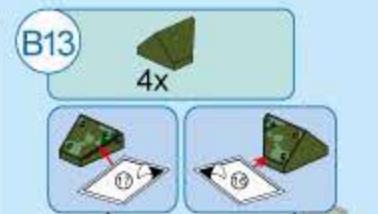

42301-5

Ages: 6+

Pcs: 82

Sky-net  
Radar Truck

T-COMBO  
TRANS

8 IN 1  
TRANSFORMS

2 in 1

Two different transformation for each box