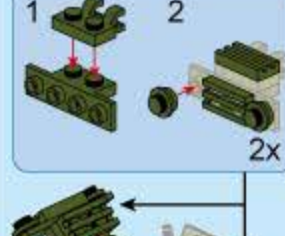

42301-5

Ages: 6+

Pcs: 82

Sky-net  
Radar Truck

T-COMBO  
TRANS

8 IN 1  
TRANSFORMS

2 in 1

Two different transformation for each box

# 42301 (8in1)