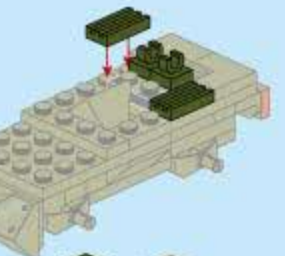

42301-5

Ages: 6+

Pcs: 82

Sky-net  
Radar Truck

T-COMBO  
TRANS

8 IN 1  
TRANSFORMS

2 in 1

Two different transformation for each box

# 42301 (8in1)