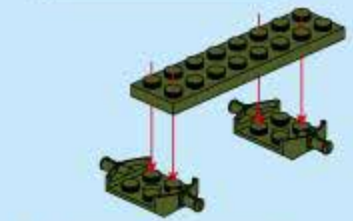

42301-5

Ages: 6+

Pcs: 82

Sky-net  
Radar Truck

T-COMBO  
TRANS

8 IN 1  
TRANSFORMS

2 in 1

Two different transformation for each box

# 42301 (8in1)