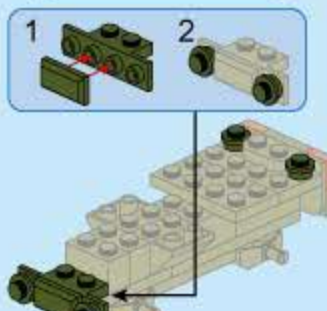

42301-5

Ages: 6+

Pcs: 82

Sky-net  
Radar Truck

T-COMBO  
TRANS

8 IN 1  
TRANSFORMS

2 in 1

Two different transformation for each box

# 42301 (8in1)