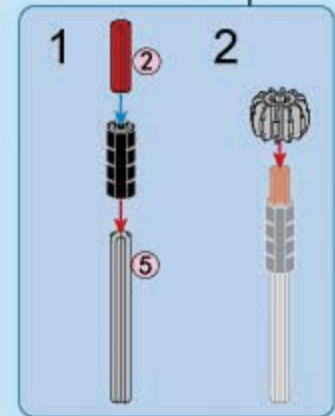

- 1 [Grey 1x2 Technic Pin]
- 2 [Grey 1x2 Technic Pin]

A88

- 1x [Yellow 1x8 Technic Beam]
- 1x8 [Yellow 1x8 Technic Beam]
- 1x [Black 1x2 Technic Pin]
- 1x [Black 1x2 Technic Pin]
- 1x [Grey 1x2 Technic Pin]

A89

A90

A91

A92

A93

A94

A95

1