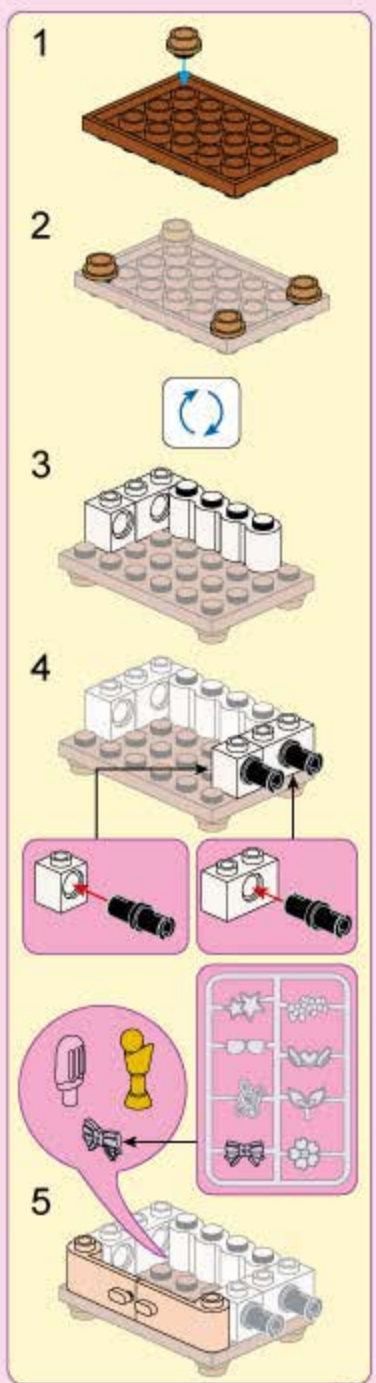

34012-5

Ages: 6+  
Minifigs: X1  
Pcs: 80

UNCA Youth Campus

Taekwondo Captain

Pictures are for your reference only. The delivered goods shall prevail.

5

6

7

8

9

10

11

12

13

14