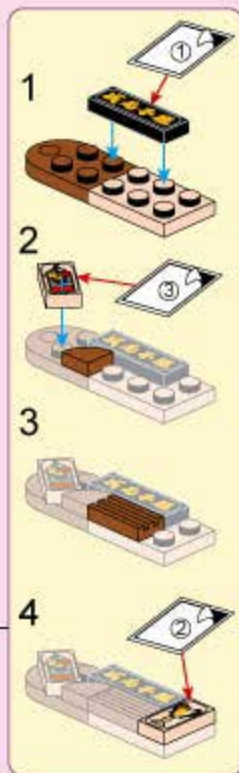

34012-5

Ages: 6+  
Minifigs: X1  
Pcs: 80

UNCA Youth Campus

Taekwondo Captain

Pictures are for your reference only. The delivered goods shall prevail.

5

6

7

8

9

10

11

12

13

14