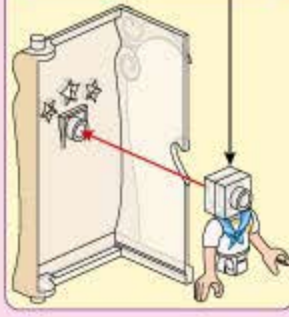

34012-5

Ages: 6+  
Minifigs: X1  
Pcs: 80

UNCA Youth Campus

Taekwondo Captain

Pictures are for your reference only. The delivered goods shall prevail.

5

6

7