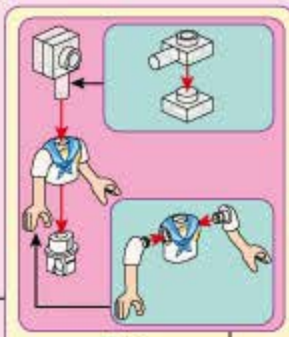

34012-5

Ages: 6+  
Minifigs: X1  
Pcs: 80

UNCA Youth Campus

Taekwondo Captain

Pictures are for your reference only. The delivered goods shall prevail.

5

6

7