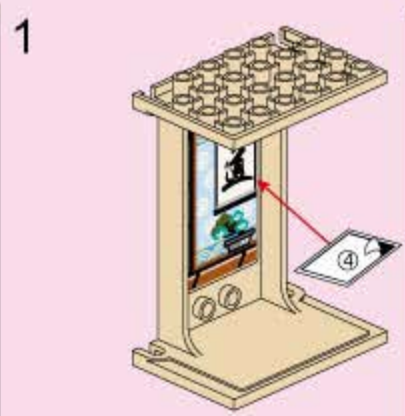

34012-5

Ages: 6+  
Minifigs: X1  
Pcs: 80

UNCA Youth Campus

Taekwondo Captain

Pictures are for your reference only. The delivered goods shall prevail.

5

6

7