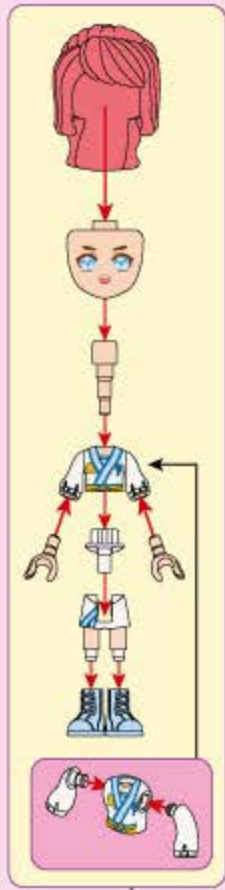

34012-5

Ages: 6+  
Minifigs: X1  
Pcs: 80

UNCA Youth Campus

Taekwondo Captain

Pictures are for your reference only. The delivered goods shall prevail.

5

6

7