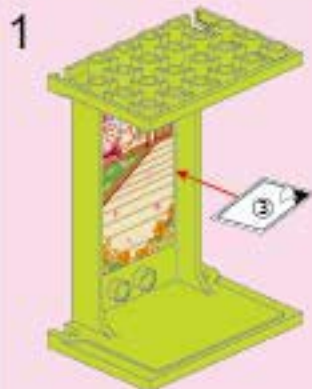

Qman

34012-1

Age: 6+

Warning: X1

PCS: 68

UNO
YOUTH
CAMPUS

Lucky High School Student