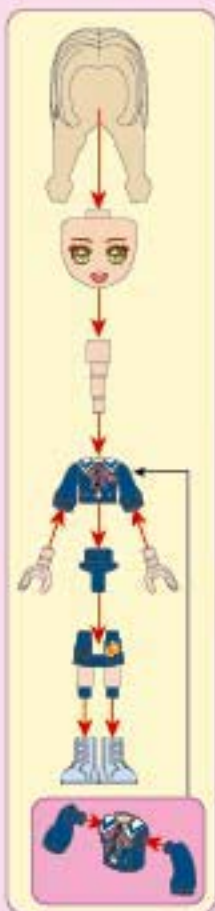

Qman

34012-1

Age: 6+

Warning: X1

PCS: 68

UNO
YOUTH
CAMPUS

Lucky High School Student