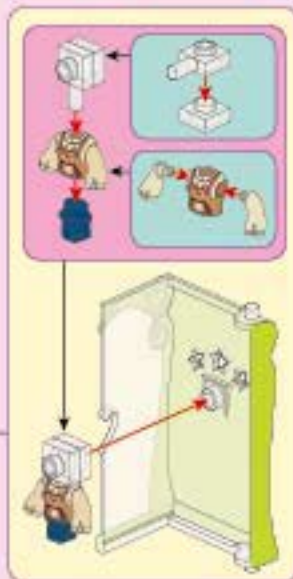

Qman

34012-1

Age: 6+

Warning: X1

PCS: 68

UNO
YOUTH
CAMPUS

Lucky High School Student