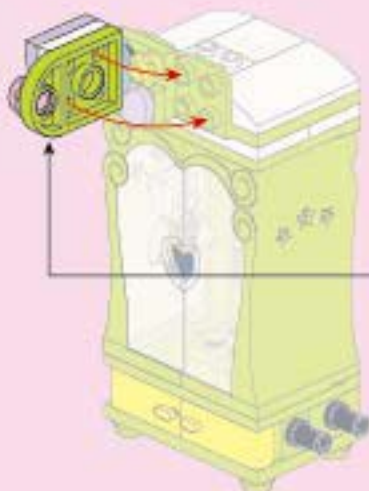

Qman

34012-1

Age: 6+

Warning: X1

PCS: 68

UNO
YOUTH
CAMPUS

Lucky High School Student

© 2011 Qman Toys Co., Ltd. All rights reserved. The trademark of Qman Toys Co., Ltd.

5

6

7

8