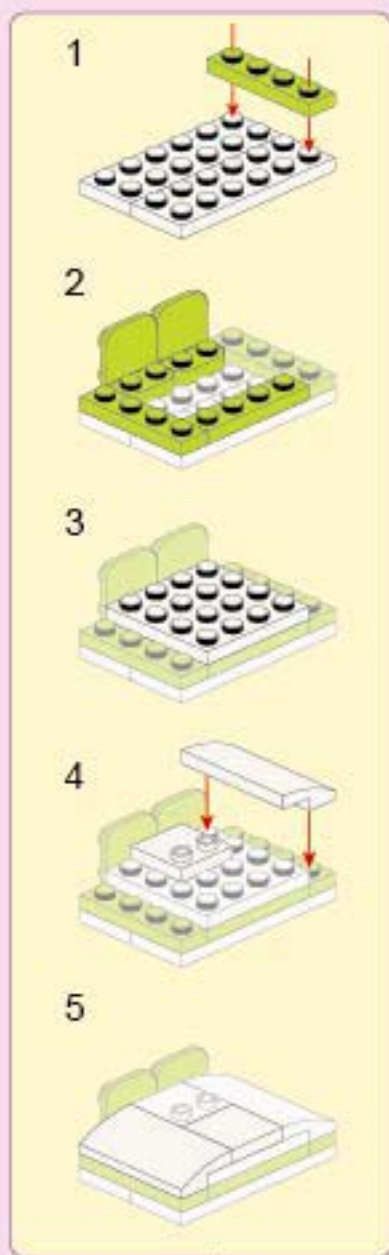

Qman

34012-1

Age: 6+

Warning: X1

PCS: 68

UNO
YOUTH
CAMPUS

Lucky High School Student

© 2011 Qman Toys Co., Ltd. All rights reserved. The trademark of Qman Toys Co., Ltd.

5

6

7

8