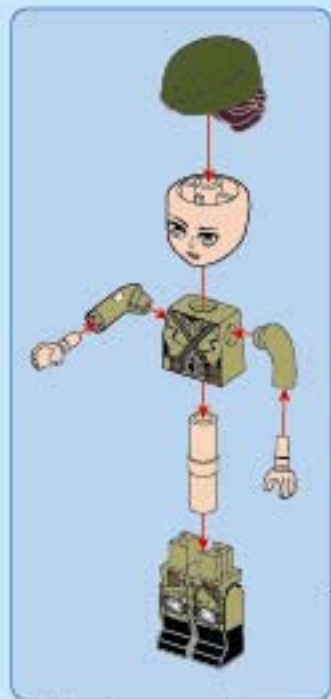

22011-3

Ages: 6+

Minifigs: X1

PCS: 165

**THUNDER
MISSION**
SPECIAL ELITE

Rescue Vehicle

Figures are for your reference only. The actual design shall prevail.

1