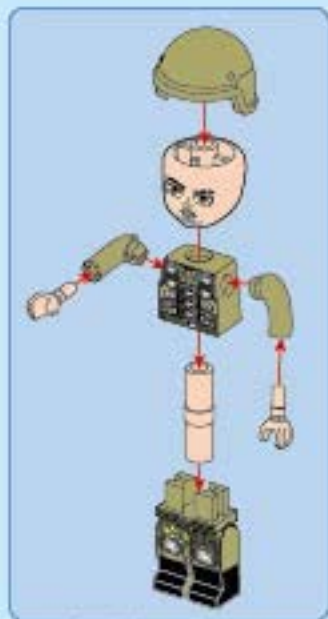

**22011-4**

**Ages: 6+**

**Minifigs: X1**

**PCS: 162**

**THUNDER  
MISSION**  
SPECIAL ELITE

**Lightning Off-  
Road Vehicle**

Figures are for your reference only. The actual design shall prevail.

1