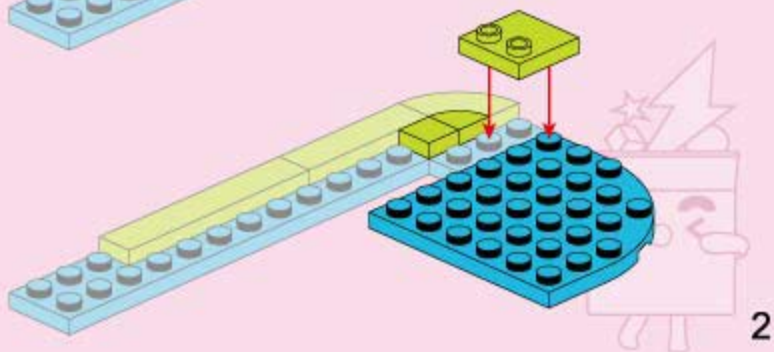

Qman

31012

Ages: 6+

Minifigs: X2

Pcs: 230

Photo frame is turnable,
applicable for
3 inches/polaroids

Includes new pieces
of cherry ducking

Pictures are for your reference only. The delivered goods shall prevail

Good Time Photo Frame

4

5

6

1x

1x

1x

7