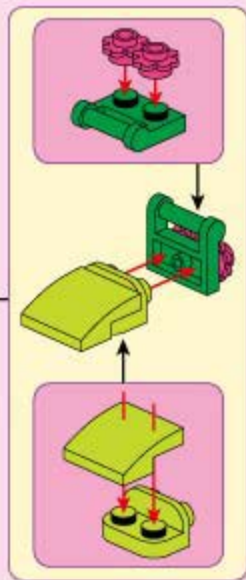

Qman

31012

Ages: 6+

Minifigs: X2

Pcs: 230

Photo frame is turnable,
applicable for
3 inches/polaroids

Includes new pieces
of cherry ducking

Pictures are for your reference only. The delivered goods shall prevail

Good Time Photo Frame

4

5

6

1x

1x

1x

7

1x

6x6

1x

1x

1x4

8

9

10