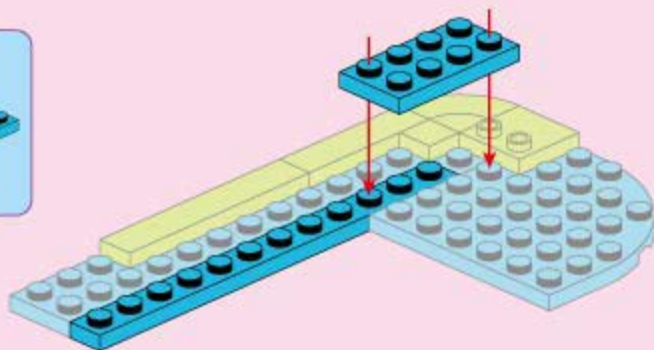

Qman

31012

Ages: 6+

Minifigs: X2

Pcs: 230

Photo frame is turnable,
applicable for
3 inches/polaroids

Includes new pieces
of cherry ducking

Pictures are for your reference only. The delivered goods shall prevail

Good Time Photo Frame

4

5

6

1x

1x

1x

7