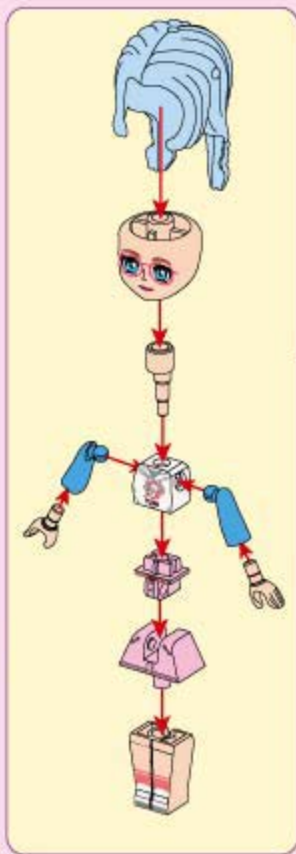

Qman

31012

Ages: 6+

Minifigs: X2

Pcs: 230

Photo frame is turnable,
applicable for
3 inches/polaroids

Includes new pieces
of cherry ducking

Pictures are for your reference only. The delivered goods shall prevail

Good Time Photo Frame

4

5

6

1x

1x

1x

7