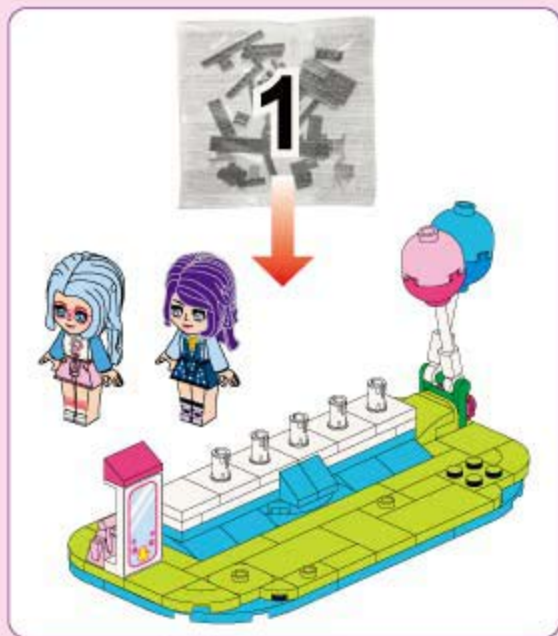

Qman

31012

Ages: 6+

Minifigs: X2

Pcs: 230

Photo frame is turnable,
applicable for
3 inches/polaroids

Includes new pieces
of cherry ducking

Pictures are for your reference only. The delivered goods shall prevail

Good Time Photo Frame

4

5

6

1x

1x

1x

7