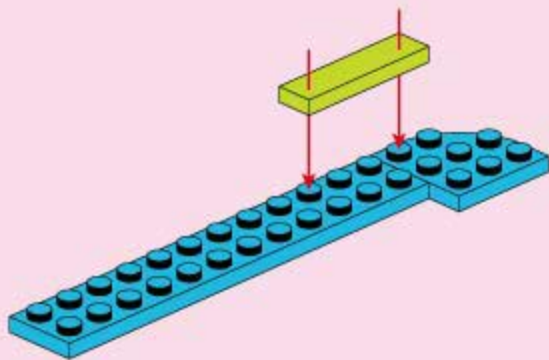

Qman

31012

Ages: 6+

Minifigs: X2

Pcs: 230

Photo frame is turnable,
applicable for
3 inches/polaroids

Includes new pieces
of cherry ducking

Pictures are for your reference only. The delivered goods shall prevail

Good Time Photo Frame

4

5

6

1x

1x

1x

7