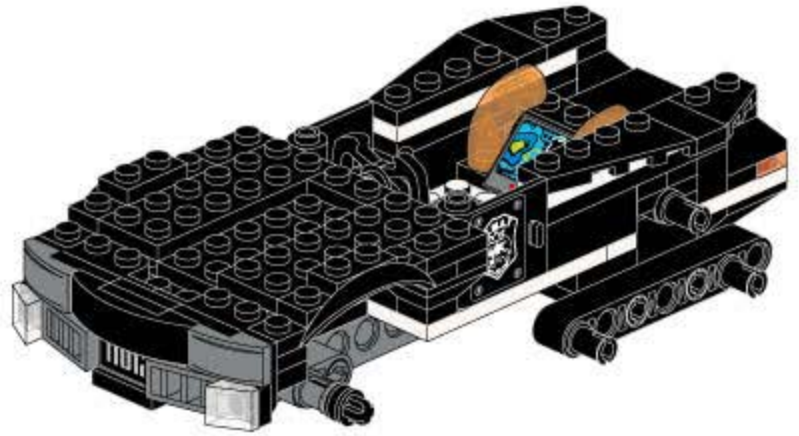

Qman

MineCity

11012

Ages: 6+

Minifigs: X2

PCS: 237

HAWKEYE CRAWLER

Pictures are for your reference only. The delivered goods shall prevail.