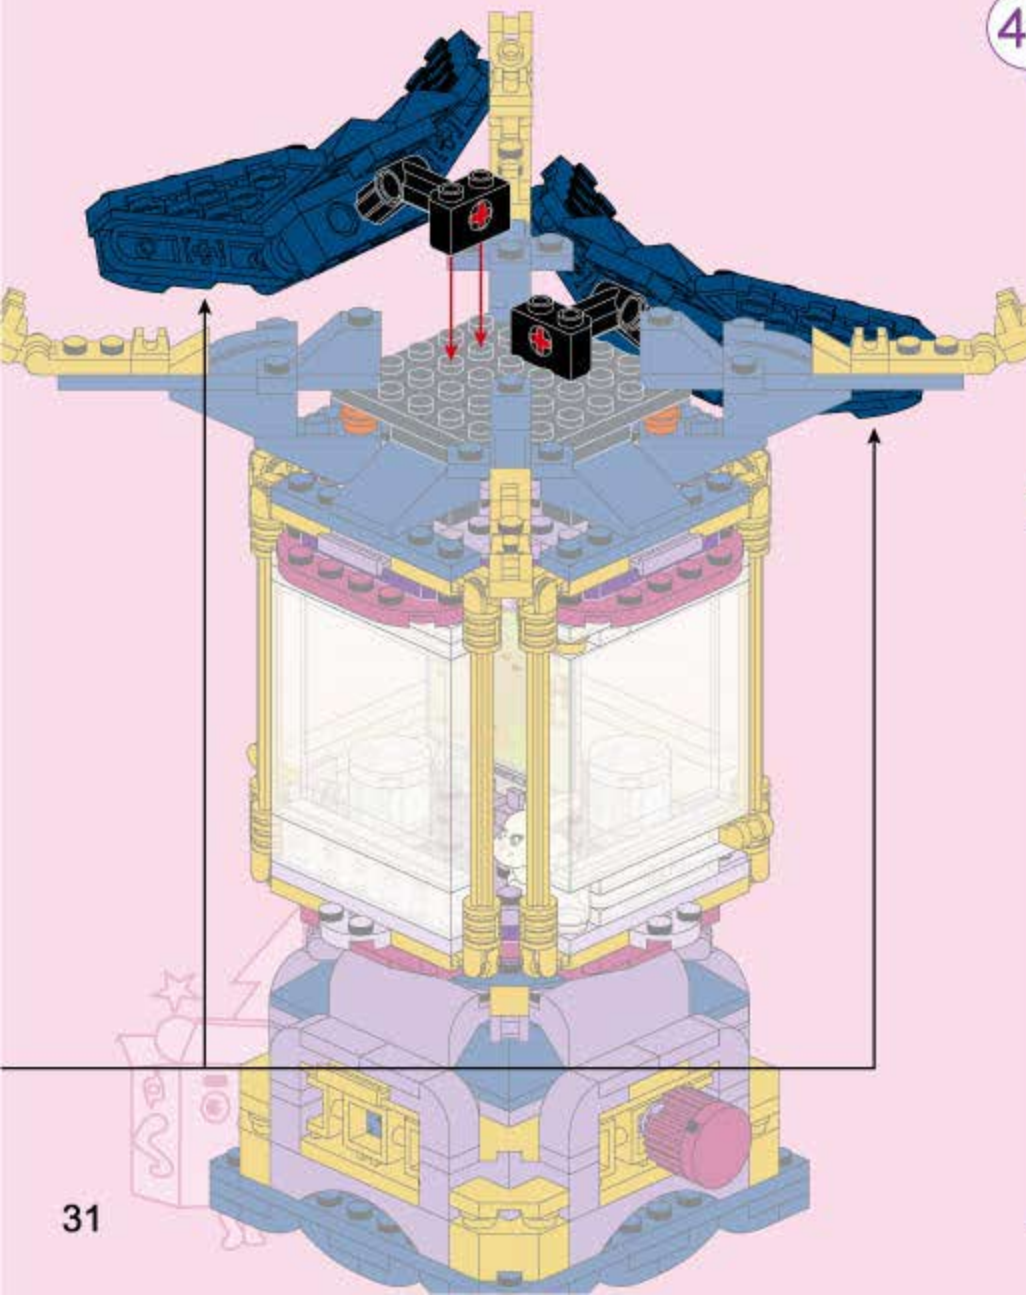

41

42

43

44

- 3x 1x8 (dark blue)
- 1x8 (dark blue)
- 3x (dark blue)
- 3x (dark blue)
- 3x (dark blue)
- 3x (yellow)
- 3x (yellow)
- 6x (yellow)
- 3x (yellow)
- 3x (yellow)

- 4x 1x2x3x Blue Technic Triangle
- 2x 1x4x Blue Technic Beam
- 8x 1x2x Blue Technic Beam
- 4x 1x3x Blue Technic Beam
- 2x 1x3x Blue Technic Beam
- 2x 1x2x Blue Technic Beam
- 4x 1x2x Blue Technic Beam
- 4x 1x1x Blue Technic Beam
- 2x 1x1x Blue Technic Beam
- 2x 1x1x Blue Technic Pin
- 2x 1x1x Black Technic Pin
- 2x 1x1x Red Technic Pin (labeled ②)
- 2x 1x1x Black Technic Pin (labeled 135°)

1:1

1

1

1

2x

46

47

48