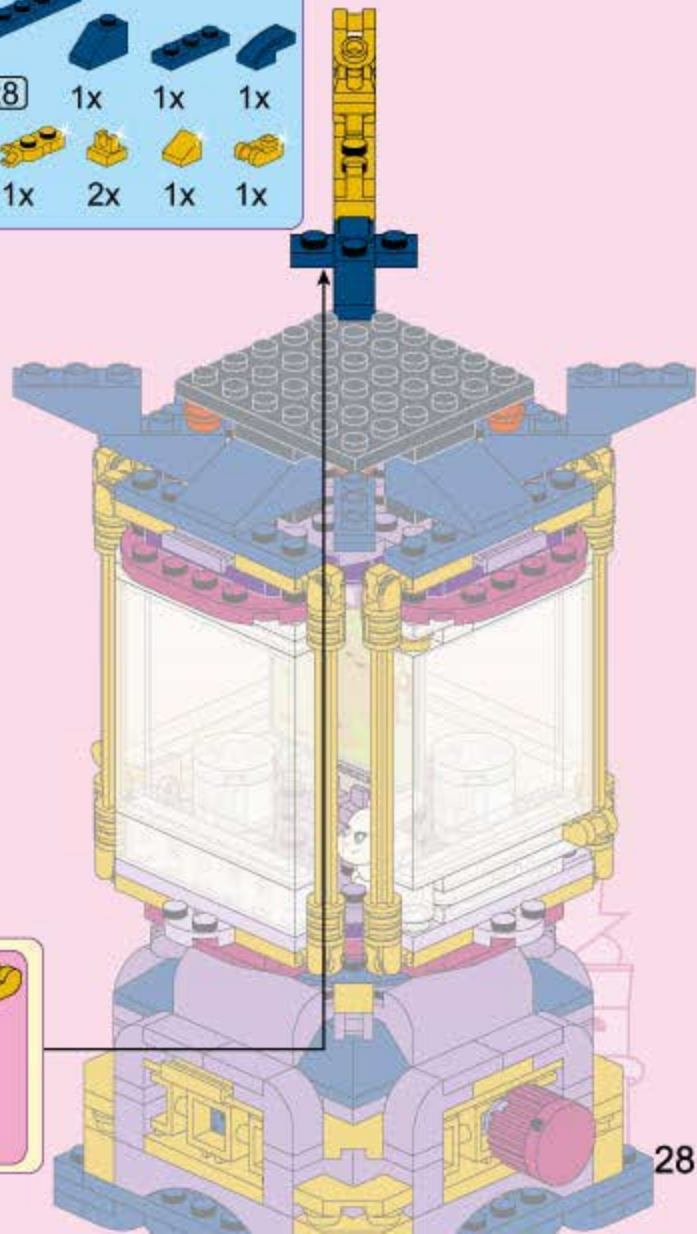

41

42

43

44

- 3x 1x8 (dark blue)
- 1x8 (dark blue)
- 3x (dark blue)
- 3x (dark blue)
- 3x (dark blue)
- 3x (yellow)
- 3x (yellow)
- 6x (yellow)
- 3x (yellow)
- 3x (yellow)

- 4x 1x2x3x Blue Technic Triangle
- 2x 1x4x Blue Technic Beam
- 8x 1x2x Blue Technic Beam
- 4x 1x3x Blue Technic Beam
- 2x 1x3x Blue Technic Beam
- 2x 1x2x Blue Technic Beam
- 4x 1x2x Blue Technic Beam
- 4x 1x1x Blue Technic Beam
- 2x 1x1x Blue Technic Beam
- 2x 1x1x Blue Technic Pin
- 2x 1x1x Black Technic Pin
- 2x 1x1x Red Technic Pin (labeled ②)
- 2x 1x1x Black Technic Pin (labeled 135°)

1:1

1

1

1

2x

46

47

48