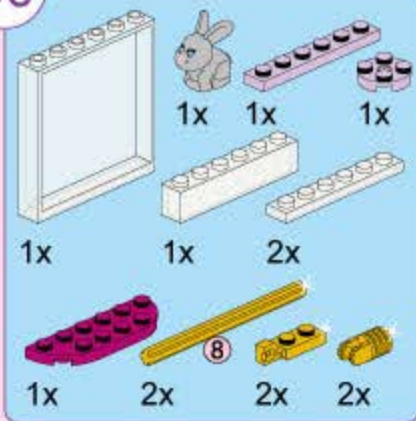

4x

2x

2x

2x

30

31

- 1x [white 1x8 plate]
- 1x [white 1x5 Technic brick]
- 1x [white 1x3 Technic brick]
- 1x [white 1x2 Technic brick]
- 1x [white 1x4 Technic brick]
- 2x [white 1x2 Technic brick]
- 1x [white 1x6 Technic brick]
- 1x [red 1x5 Technic brick]
- 2x [yellow 1x2 Technic brick]
- 2x [yellow 1x3 Technic brick]
- 2x [yellow 1x4 Technic brick]
- 1x [yellow 1x5 Technic brick]
- 1x [white 1x6 Technic brick]
- 1x [white 1x2 Technic brick]
- 1x [white 1x3 Technic brick]
- 2x [purple 1x2 Technic brick]
- 2x [purple 1x3 Technic brick]
- 1x [yellow 1x2 Technic brick]