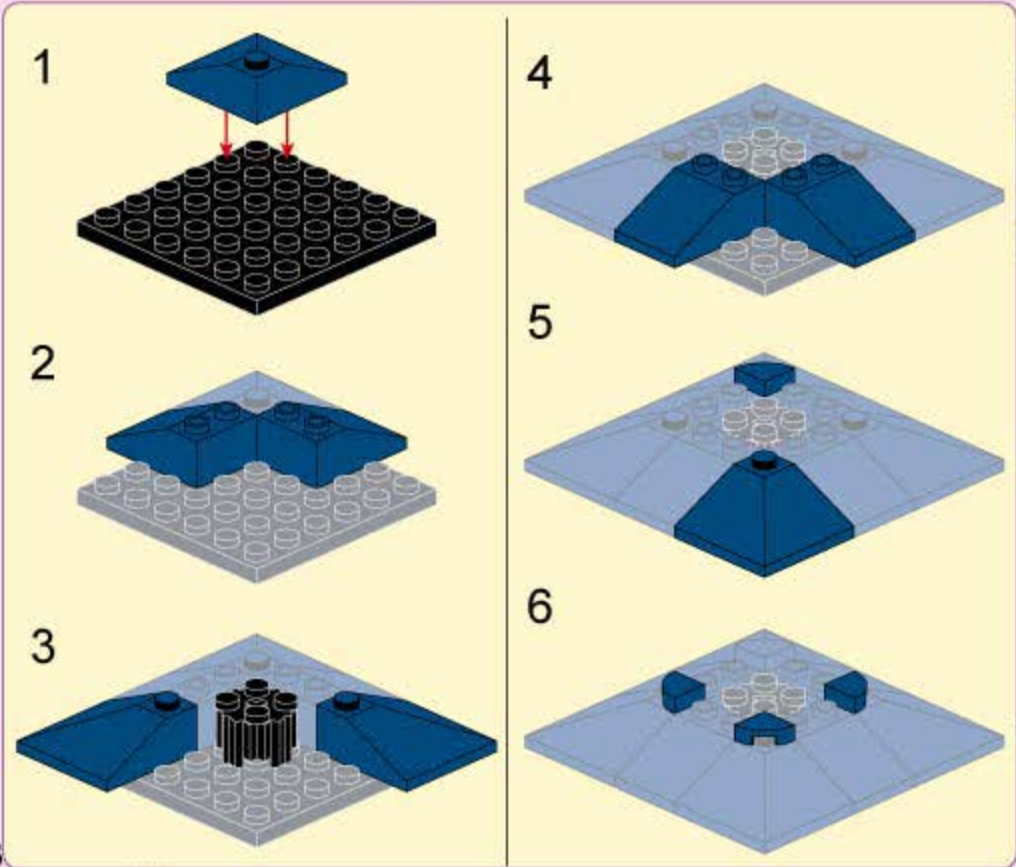

41

42

43

44

- 3x 1x8 (dark blue)
- 1x8 (dark blue)
- 3x (dark blue)
- 3x (dark blue)
- 3x (dark blue)
- 3x (yellow)
- 3x (yellow)
- 6x (yellow)
- 3x (yellow)
- 3x (yellow)

- 4x 1x2x3x Blue Technic Triangle
- 2x 1x4x Blue Technic Beam
- 8x 1x2x Blue Technic Beam
- 4x 1x3x Blue Technic Beam
- 2x 1x3x Blue Technic Beam
- 2x 1x2x Blue Technic Beam
- 4x 1x2x Blue Technic Beam
- 4x 1x1x Blue Technic Beam
- 2x 1x1x Blue Technic Beam
- 2x 1x1x Blue Technic Pin
- 2x 1x1x Black Technic Pin
- 2x 1x1x Red Technic Pin (labeled ②)
- 2x 1x1x Black Technic Pin (labeled 135°)

1:1

1

1

1

2x

46

47

48