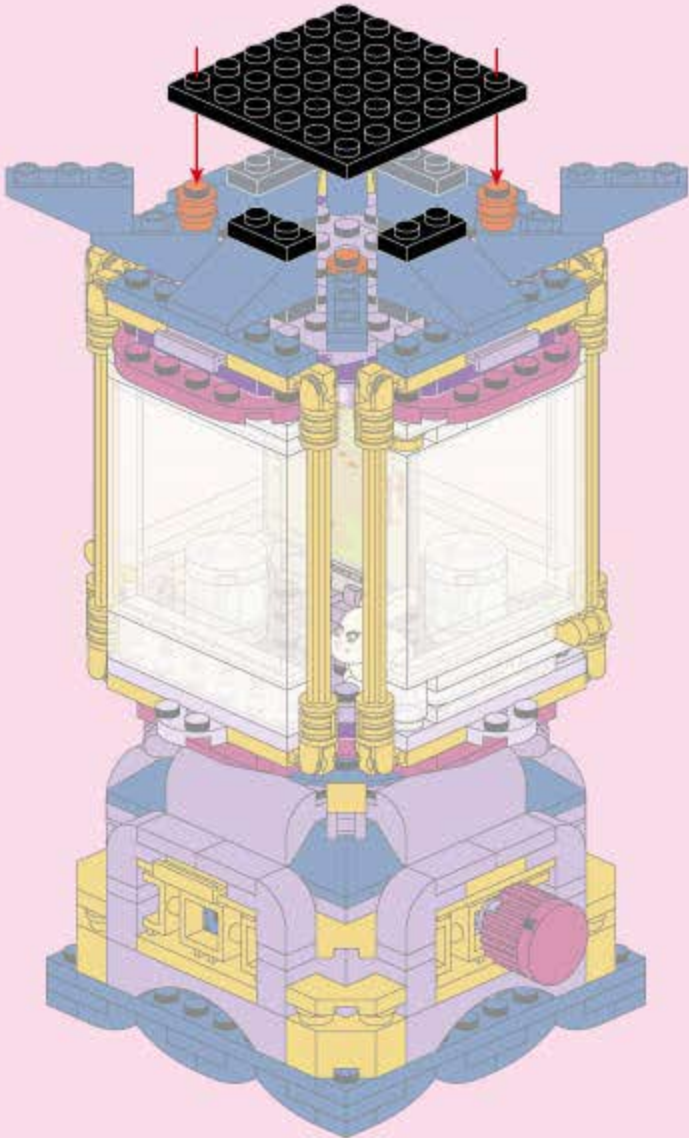

38

39

40

4x

4x

1

2

2x

41

42

43

44

- 3x 1x8 (dark blue)
- 1x8 (dark blue)
- 3x (dark blue)
- 3x (dark blue)
- 3x (dark blue)
- 3x (yellow)
- 3x (yellow)
- 6x (yellow)
- 3x (yellow)
- 3x (yellow)

- 4x 1x2x3x Blue Technic Triangle
- 2x 1x4x Blue Technic Beam
- 8x 1x2x Blue Technic Beam
- 4x 1x3x Blue Technic Beam
- 2x 1x3x Blue Technic Beam
- 2x 1x2x Blue Technic Beam
- 4x 1x2x Blue Technic Beam
- 4x 1x1x Blue Technic Beam
- 2x 1x1x Blue Technic Beam
- 2x 1x1x Blue Technic Pin
- 2x 1x1x Black Technic Pin
- 2x 1x1x Red Technic Pin (labeled ②)
- 2x 1x1x Black Technic Pin (labeled 135°)