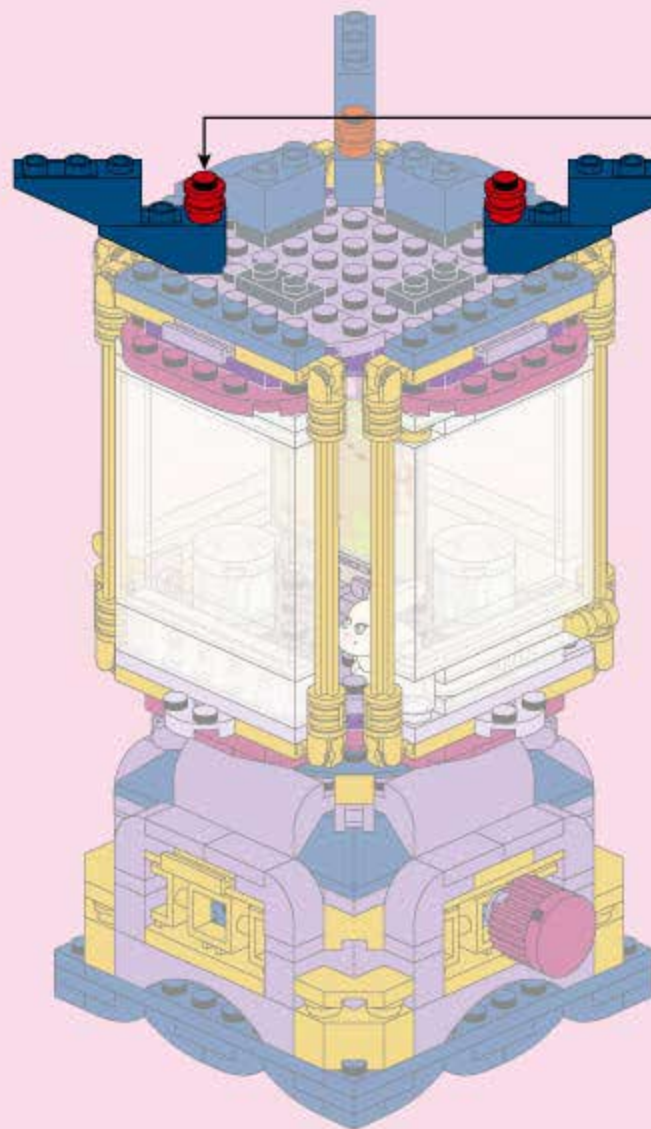

38

39

40

4x

4x

1

2

2x

41

42

43

44

- 3x 1x8 (dark blue)
- 1x8 (dark blue)
- 3x (dark blue)
- 3x (dark blue)
- 3x (dark blue)
- 3x (yellow)
- 3x (yellow)
- 6x (yellow)
- 3x (yellow)
- 3x (yellow)

- 4x 1x2x3x Blue Technic Triangle
- 2x 1x4x Blue Technic Beam
- 8x 1x2x Blue Technic Beam
- 4x 1x3x Blue Technic Beam
- 2x 1x3x Blue Technic Beam
- 2x 1x2x Blue Technic Beam
- 4x 1x2x Blue Technic Beam
- 4x 1x1x Blue Technic Beam
- 2x 1x1x Blue Technic Beam
- 2x 1x1x Blue Technic Pin
- 2x 1x1x Black Technic Pin
- 2x 1x1x Red Technic Pin (labeled ②)
- 2x 1x1x Black Technic Pin (labeled 135°)