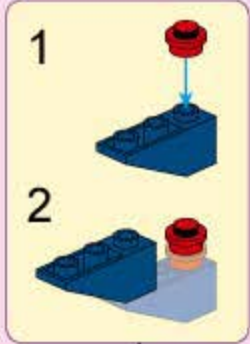

38

39

40

4x

4x

1

2

2x

41

42

43

44

- 3x 1x8 (dark blue)
- 1x8 (dark blue)
- 3x (dark blue)
- 3x (dark blue)
- 3x (dark blue)
- 3x (yellow)
- 3x (yellow)
- 6x (yellow)
- 3x (yellow)
- 3x (yellow)

- 4x 1x2x3x Blue Technic Triangle
- 2x 1x4x Blue Technic Beam
- 8x 1x2x Blue Technic Beam
- 4x 1x3x Blue Technic Beam
- 2x 1x3x Blue Technic Beam
- 2x 1x2x Blue Technic Beam
- 4x 1x2x Blue Technic Beam
- 4x 1x1x Blue Technic Beam
- 2x 1x1x Blue Technic Beam
- 2x 1x1x Blue Technic Pin
- 2x 1x1x Black Technic Pin
- 2x 1x1x Red Technic Pin (labeled ②)
- 2x 1x1x Black Technic Pin (labeled 135°)