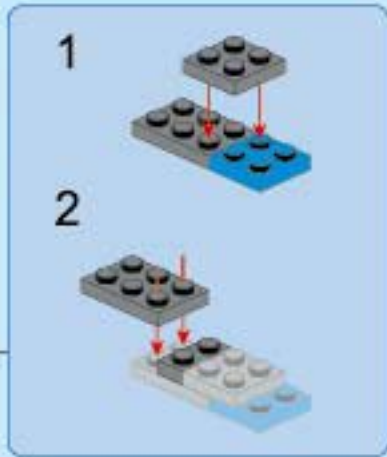

1. Attach grey 1x2 beam to blue 4x6 plate.
2. Attach grey 1x2 beam to grey 1x2 beam.
3. Attach white 1x6 beam to grey 1x2 beam.
4. Attach blue 1x2 beam to white 1x6 beam.
5. Attach blue 1x1 pin to blue 1x2 beam.
6. Attach blue 1x1 pin to blue 1x2 beam.
7. Attach red 1x1 pin to blue 1x2 beam. (Includes red 1x1 pin callout).
8. Attach black 1x2 beam to blue 1x2 beam.
9. Attach blue 1x2 beam to black 1x2 beam.
10. Attach blue 1x6 beam to blue 1x2 beam.
11. Attach red 1x1 pin to blue 1x6 beam. (Includes red 1x1 pin callout).

B50

3

THIRD FORM

3IN1
Transforms

C1

C3

C2

C4

C5

C6

C7

C8

C9

C11

- 1x
- 1x
- 2x
- 2x
- 2x
- 5x

7 1:1