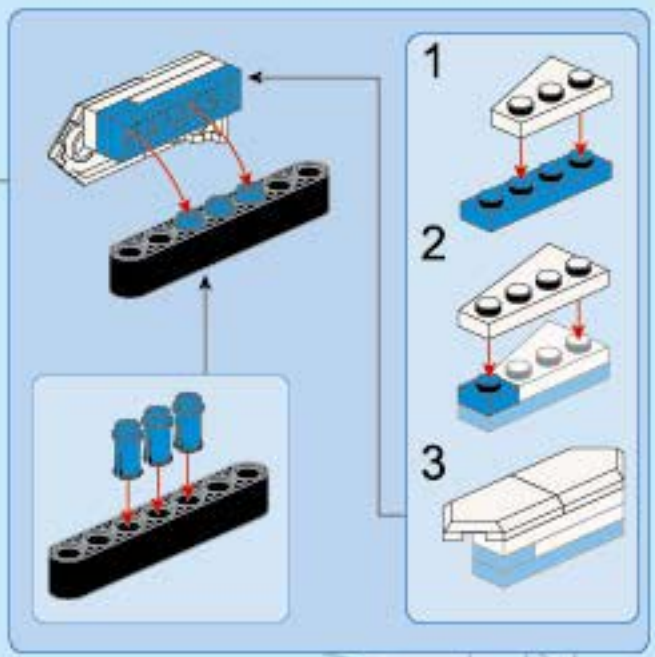

A38

A39

A40

- 1x [grey 1x5 Technic Beam]
- 1x [grey 1x5 Technic Beam]
- 1x [grey Technic Pin]
- 5x [blue Technic Pin]
- 2x [blue Technic Pin]
- 2x [black Technic Pin]
- 2x [black Technic Pin]
- 2x [red Technic Pin]
- 1x [red Technic Pin]

1:1

A41

- 1x [blue Technic Pin]
- 1x [blue Technic Pin]
- 1x [blue Technic Pin]
- 2x [blue Technic Pin]
- 1x [yellow Technic Pin]
- 1x [grey Technic Pin]
- 1x [black Technic Pin]
- 1x [black Technic Pin]
- 1x [grey Technic Pin]
- 1x [grey Technic Pin]
- 1x [grey Technic Pin]

A42

- 2x
- 1x
- 1x
- 1x
- 1x
- 3x
- 1x
- 1x
- 1x
- 2x

7 1:1

A46

A47

A48

A49

A52