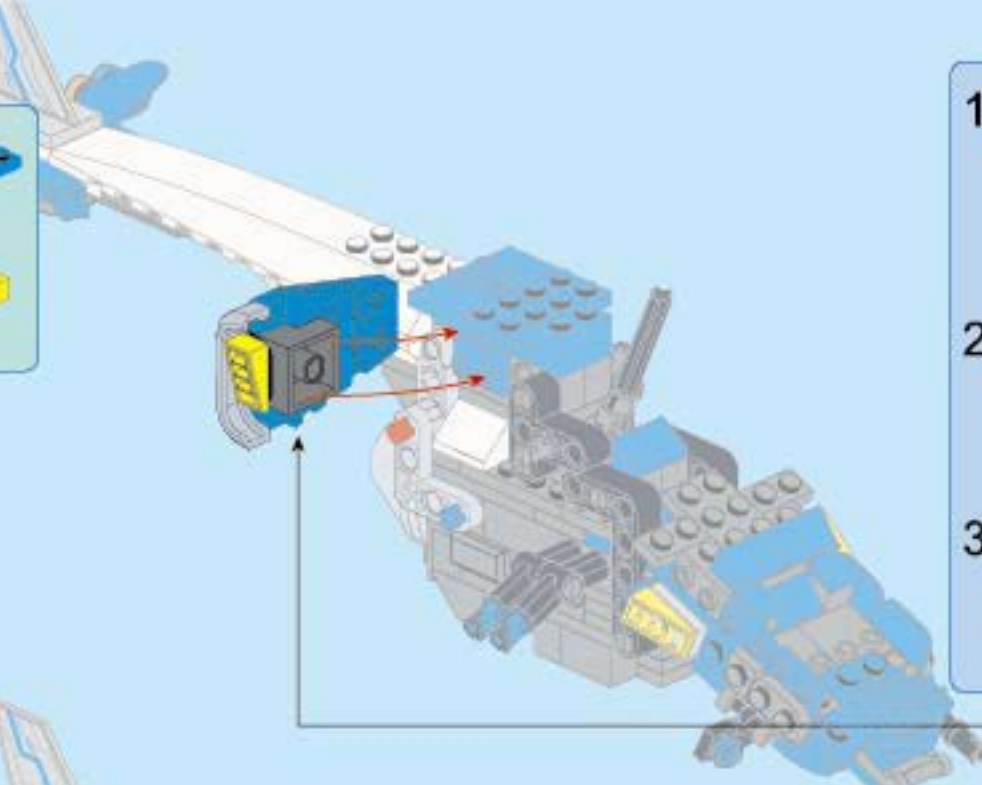

A38

A39

A40

- 1x [grey 1x5 Technic Beam]
- 1x [grey 1x5 Technic Beam]
- 1x [grey Technic Pin]
- 5x [blue Technic Pin]
- 2x [blue Technic Pin]
- 2x [black Technic Pin]
- 2x [black Technic Pin]
- 2x [red Technic Pin]
- 1x [red Technic Pin]