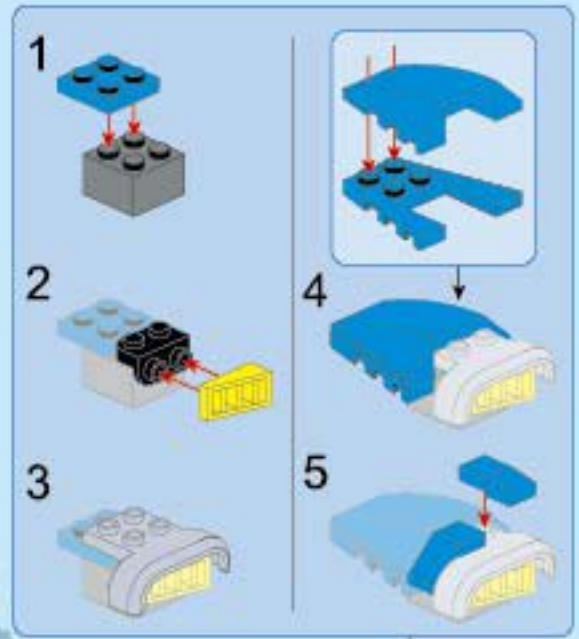

A38

A39

A40

- 1x [grey 1x5 Technic Beam]
- 1x [grey 1x5 Technic Beam]
- 1x [grey Technic Pin]
- 5x [blue Technic Pin]
- 2x [blue Technic Pin]
- 2x [black Technic Pin]
- 2x [black Technic Pin]
- 2x [red Technic Pin]
- 1x [red Technic Pin]