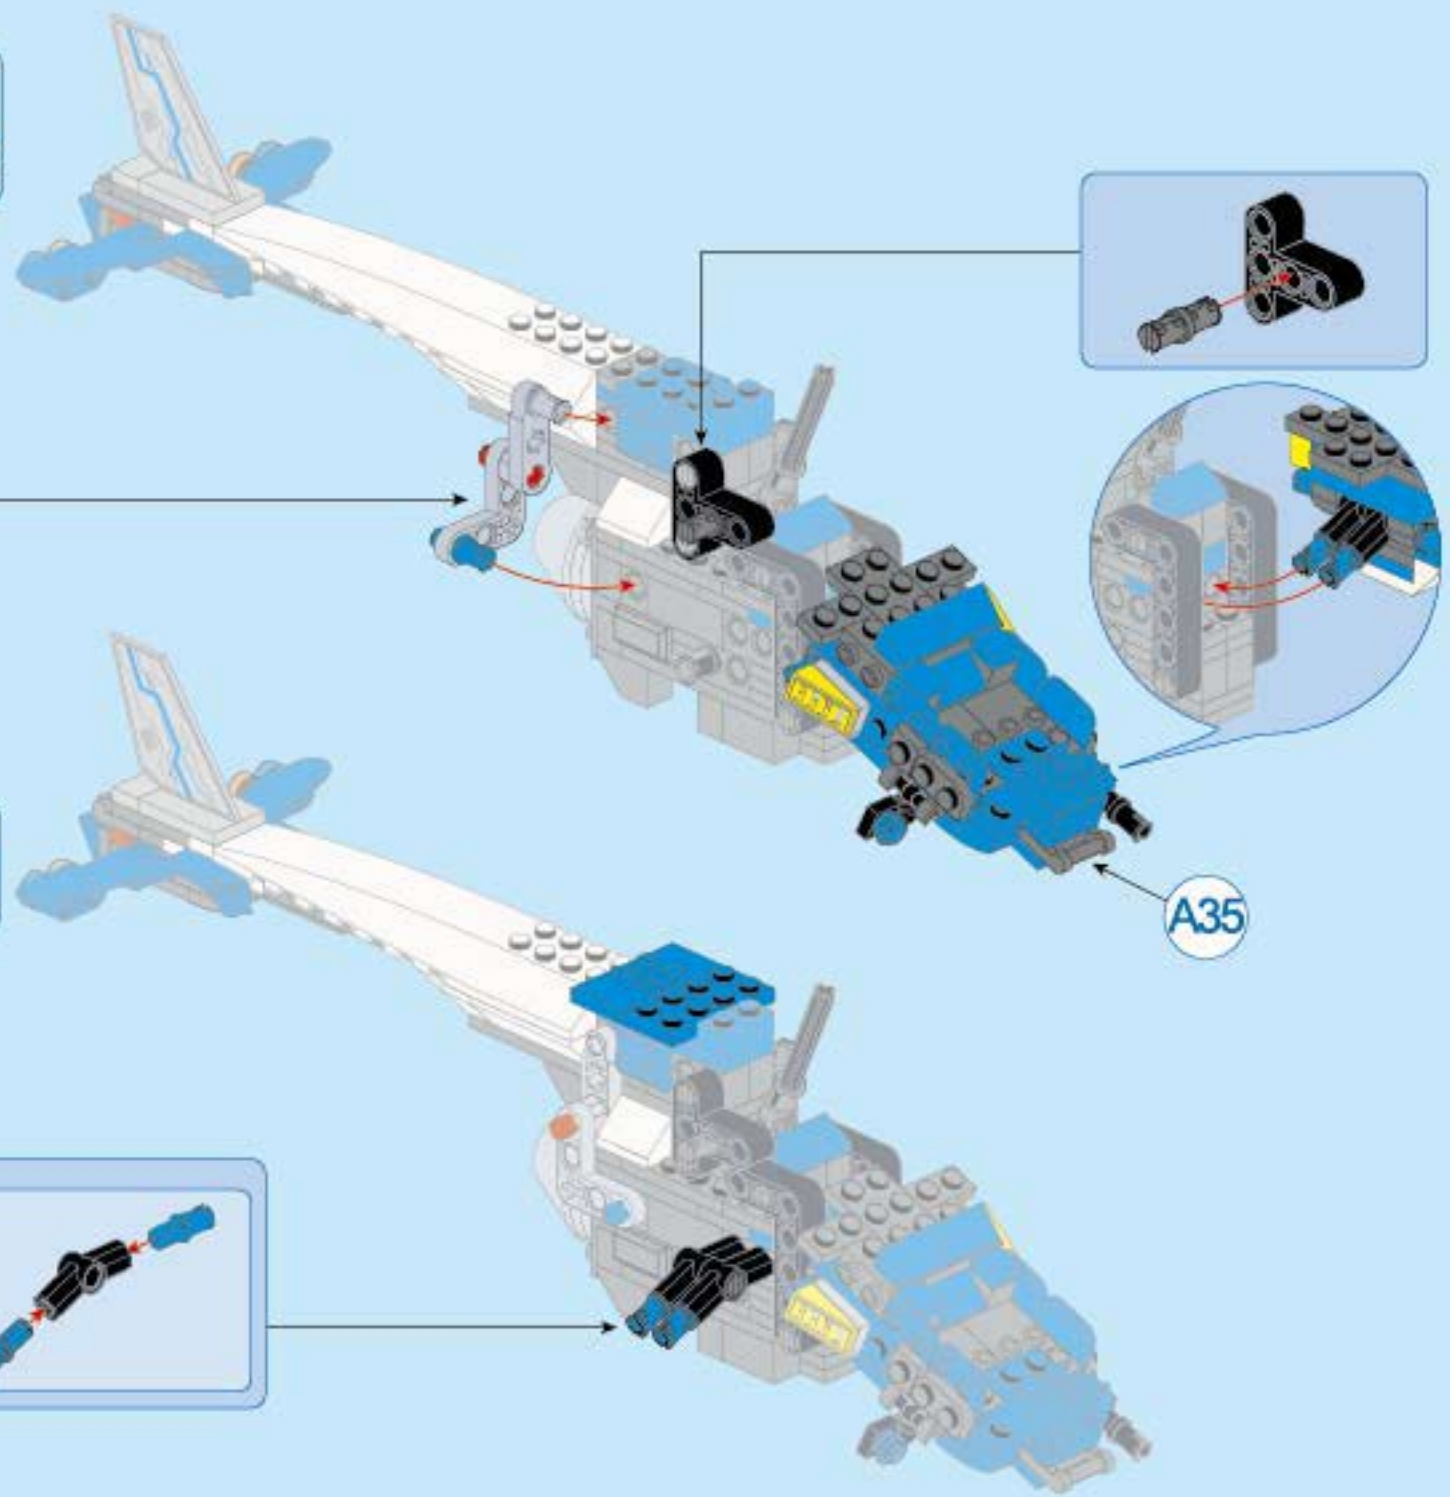

A38

A39

A40

- 1x [grey 1x5 Technic Beam]
- 1x [grey 1x5 Technic Beam]
- 1x [grey Technic Pin]
- 5x [blue Technic Pin]
- 2x [blue Technic Pin]
- 2x [black Technic Pin]
- 2x [black Technic Pin]
- 2x [red Technic Pin]
- 1x [red Technic Pin]