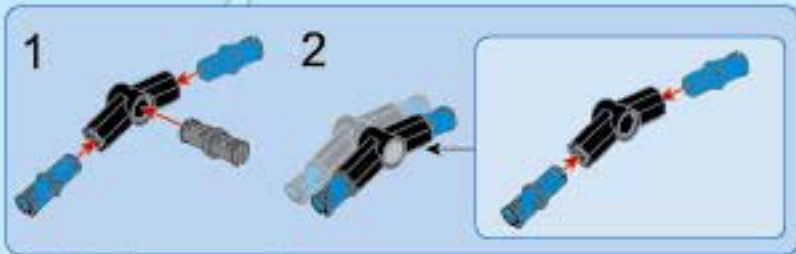

A38

A39

A40

- 1x [grey 1x5 Technic Beam]
- 1x [grey 1x5 Technic Beam]
- 1x [grey Technic Pin]
- 5x [blue Technic Pin]
- 2x [blue Technic Pin]
- 2x [black Technic Pin]
- 2x [black Technic Pin]
- 2x [red Technic Pin]
- 1x [red Technic Pin]