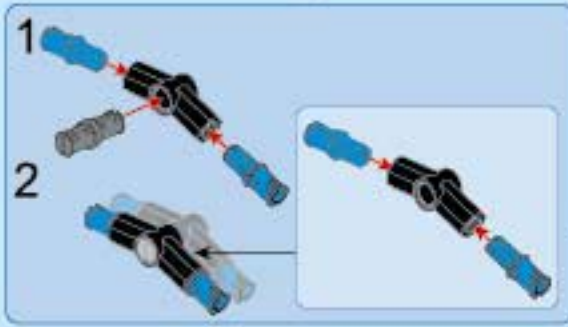

A40

- 1x [grey 1x5 Technic Beam]
- 1x [grey 1x5 Technic Beam]
- 1x [grey Technic Pin]
- 5x [blue Technic Pin]
- 2x [blue Technic Pin]
- 2x [black Technic Pin]
- 2x [black Technic Pin]
- 2x [red Technic Pin]
- 1x [red Technic Pin]

1:1