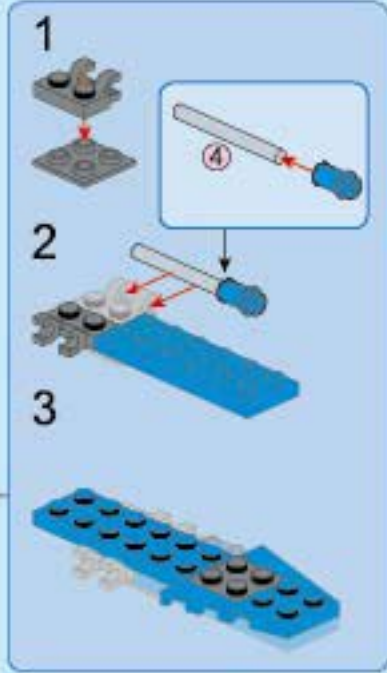

1. Attach grey 1x2 beam to blue 4x6 plate.
2. Attach grey 1x2 beam to grey 1x2 beam.
3. Attach white 1x6 beam to grey 1x2 beam.
4. Attach blue 1x2 beam to white 1x6 beam.
5. Attach blue 1x1 pin to blue 1x2 beam.
6. Attach blue 1x1 pin to blue 1x2 beam.
7. Attach red 1x1 pin to blue 1x2 beam. (Includes red 1x1 pin callout).
8. Attach black 1x2 beam to blue 1x2 beam.
9. Attach blue 1x2 beam to black 1x2 beam.
10. Attach blue 1x6 beam to blue 1x2 beam.
11. Attach red 1x1 pin to blue 1x6 beam. (Includes red 1x1 pin callout).

B50

3

THIRD FORM

3IN1
Transforms

C1

C3

C2

C4

C5

C6

C7

C8

C9

C11

- 1x
- 1x
- 2x
- 2x
- 2x
- 5x

7 1:1