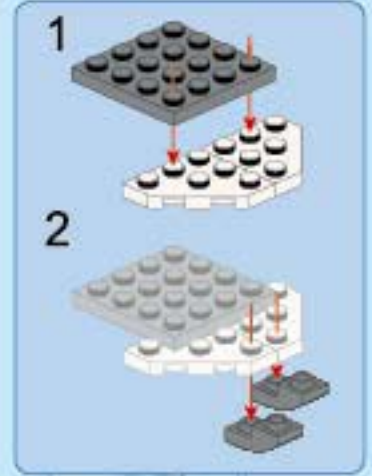

1. Attach grey 1x2 beam to blue 4x6 plate.
2. Attach grey 1x2 beam to grey 1x2 beam.
3. Attach white 1x6 beam to grey 1x2 beam.
4. Attach blue 1x2 beam to white 1x6 beam.
5. Attach blue 1x1 pin to blue 1x2 beam.
6. Attach blue 1x1 pin to blue 1x2 beam.
7. Attach red 1x1 pin to blue 1x2 beam. (Includes red 1x1 pin callout).
8. Attach black 1x2 beam to blue 1x2 beam.
9. Attach blue 1x2 beam to black 1x2 beam.
10. Attach blue 1x6 beam to blue 1x2 beam.
11. Attach red 1x1 pin to blue 1x6 beam. (Includes red 1x1 pin callout).

B50

3

THIRD FORM

3IN1
Transforms

C1

C3

C2

C4

C5

C6

C7

C8

C9

C11

- 1x
- 1x
- 2x
- 2x
- 2x
- 5x

7 1:1