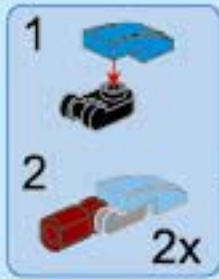

A38

A39

A40

- 1x [grey 1x5 Technic Beam]
- 1x [grey 1x5 Technic Beam]
- 1x [grey Technic Pin]
- 5x [blue Technic Pin]
- 2x [blue Technic Pin]
- 2x [black Technic Pin]
- 2x [black Technic Pin]
- 2x [red Technic Pin]
- 1x [red Technic Pin]

1:1

A41

- 1x [blue Technic Pin]
- 1x [blue Technic Pin]
- 1x [blue Technic Pin]
- 2x [blue Technic Pin]
- 1x [yellow Technic Pin]
- 1x [grey Technic Pin]
- 1x [black Technic Pin]
- 1x [black Technic Pin]
- 1x [grey Technic Pin]
- 1x [grey Technic Pin]
- 1x [grey Technic Pin]