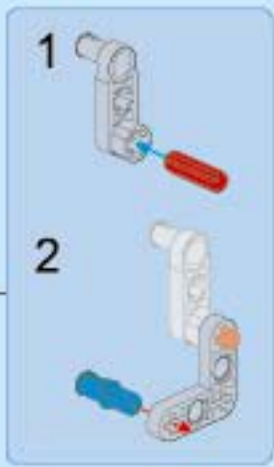

A38

A39

A40

- 1x [grey 1x5 Technic Beam]
- 1x [grey 1x5 Technic Beam]
- 1x [grey Technic Pin]
- 5x [blue Technic Pin]
- 2x [blue Technic Pin]
- 2x [black Technic Pin]
- 2x [black Technic Pin]
- 2x [red Technic Pin]
- 1x [red Technic Pin]

1:1

A41

- 1x [blue Technic Pin]
- 1x [blue Technic Pin]
- 1x [blue Technic Pin]
- 2x [blue Technic Pin]
- 1x [yellow Technic Pin]
- 1x [grey Technic Pin]
- 1x [black Technic Pin]
- 1x [black Technic Pin]
- 1x [grey Technic Pin]
- 1x [grey Technic Pin]
- 1x [grey Technic Pin]