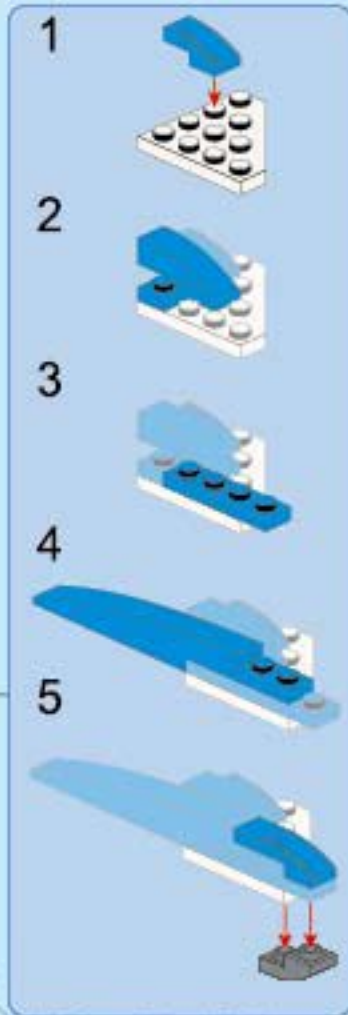

C24

- 2x [Grey 1x3 Technic Brick]
- 1x [Grey 1x2 Technic Brick]
- 1x [Grey 1x2 Technic Brick]
- 1x [Grey 1x2 Technic Brick]
- 1x [Grey 1x2 Technic Brick]
- 1x [Blue 1x3 Technic Plate]
- 1x [Blue 1x2 Technic Plate]
- 2x [Blue 1x2 Technic Plate]
- 1x [Blue 1x2 Technic Plate]

C25

C26

C27

C28

C29

C30

T-COMBO TRANS

Unlimited Ideas