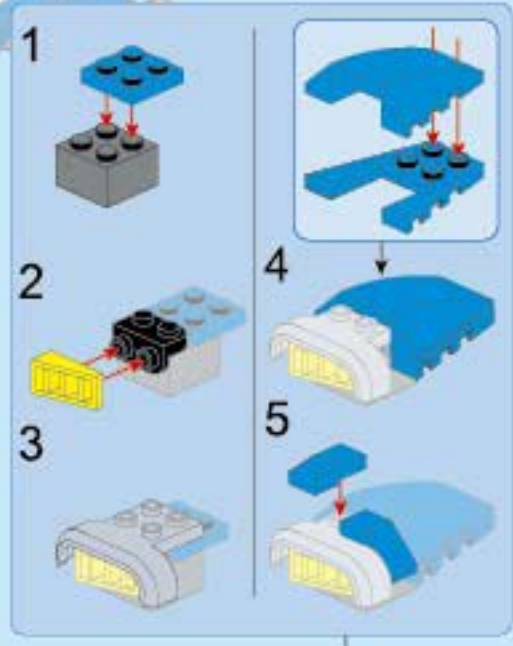

A41

- 1x [blue Technic Pin]
- 1x [blue Technic Pin]
- 1x [blue Technic Pin]
- 2x [blue Technic Pin]
- 1x [yellow Technic Pin]
- 1x [grey Technic Pin]
- 1x [black Technic Pin]
- 1x [black Technic Pin]
- 1x [grey Technic Pin]
- 1x [grey Technic Pin]
- 1x [grey Technic Pin]