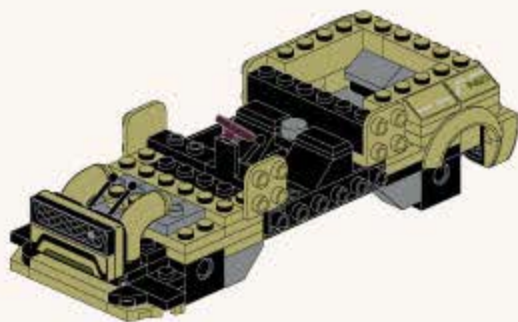

**MineCity**

**14023**

**Ages: 6+**

**Minifigs: X1**

**PCS: 275**

**Roar SUV-38**

Picture are for your reference only. The different goods shall prevail.

拆件器使用方法，仅为示例  
Usage of Brick Separator, Just for the sample

3

4

7

- 1x [Black 1x6 Technic Beam]
- 1x [Black 1x3 Technic Beam]
- 1x [Black 1x2 Technic Beam]
- 2x [Black 1x2 Technic Beam]
- 1x [Black 1x1 Technic Beam]
- 2x [Black 1x1 Technic Beam]
- 2x [Black 1x1 Technic Beam]
- 1x3 [Black 1x3 Technic Beam]
- 2x [Black 1x1 Technic Beam]
- 2x [Black 1x1 Technic Beam]
- 1x [Yellow 4x6 Technic Plate]
- 1x [Yellow 1x6 Technic Plate]
- 4x [Yellow 1x1 Technic Plate]
- 1x [Yellow 1x4 Technic Beam]
- 1x [Yellow 1x1 Technic Beam]
- 1x [Yellow 1x1 Technic Beam]
- 2x [Yellow 1x1 Technic Beam]
- 1x [Grey 1x4 Technic Plate]
- 2x [Grey 1x1 Technic Plate]