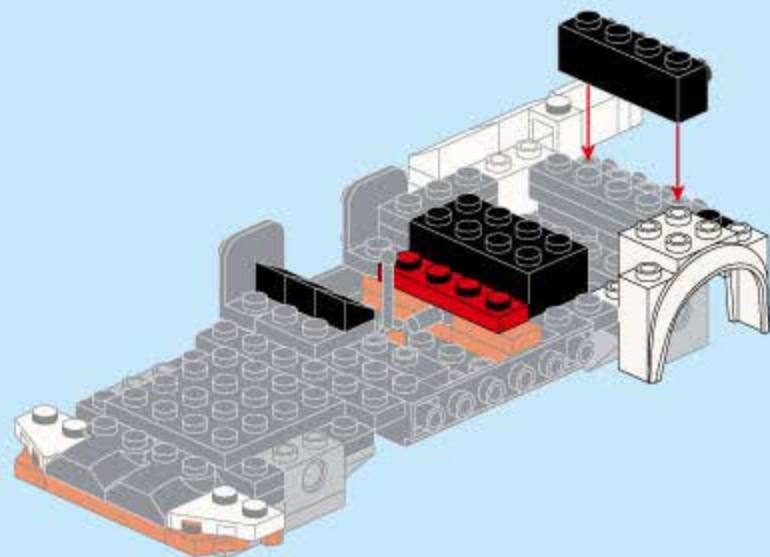

10

11

12

13

14

- 1x [Black Technic Beam 1x6]
- 1x [White Technic Pin]
- 2x [White Technic Axle Connector]
- 1x [White Technic Pin]
- 1x [White Technic Pin]
- 1x [White Technic Pin]
- 1x [White Technic Pin]