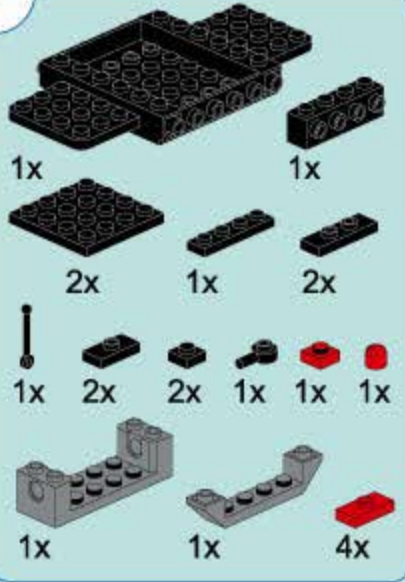

3

4

5

6

7

3

8

9

10

11

12

13

14

- 1x [Black Technic Beam 1x6]
- 1x [White Technic Pin]
- 2x [White Technic Axle Connector]
- 1x [White Technic Pin]
- 1x [White Technic Pin]
- 1x [White Technic Pin]
- 1x [White Technic Pin]