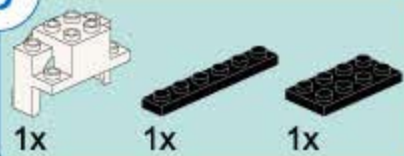

拆件器使用方法，仅为示例

Usage of Brick Separator, Just for the sample

1

3

2

4

1

2

3

4

5

6

7

3

8

9

10

11

12

13

14

- 1x [Black Technic Beam 1x6]
- 1x [White Technic Pin]
- 2x [White Technic Axle Connector]
- 1x [White Technic Pin]
- 1x [White Technic Pin]
- 1x [White Technic Pin]
- 1x [White Technic Pin]