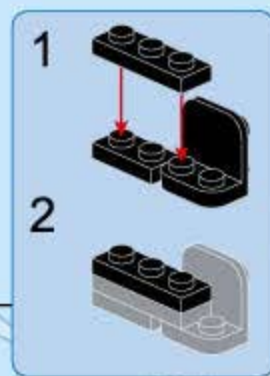

10

11

12

13

14

- 1x [Black Technic Beam 1x6]
- 1x [White Technic Pin]
- 2x [White Technic Axle Connector]
- 1x [White Technic Pin]
- 1x [White Technic Pin]
- 1x [White Technic Pin]
- 1x [White Technic Pin]

15

- 1x [Black Technic Beam 1x10]
- 1x [Black Technic Beam 1x6]
- 1x [Black Technic Pin]
- 1x [Black Technic Pin]
- 2x [White Technic Pin]

9

3x

10

9

17

2x