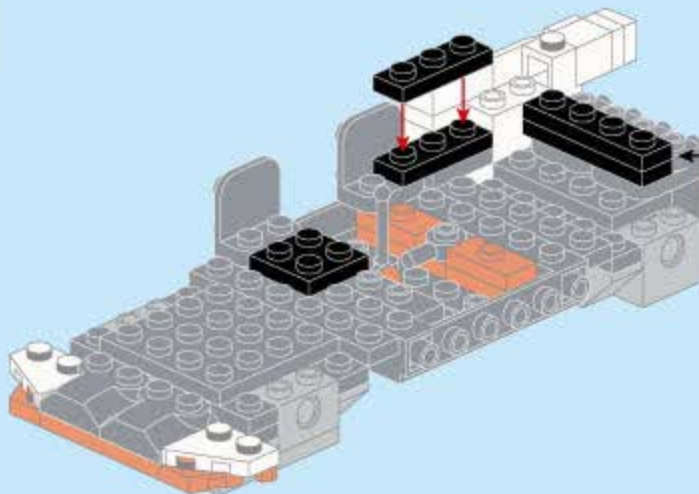

10

11

12

13

14

- 1x [Black Technic Beam 1x6]
- 1x [White Technic Pin]
- 2x [White Technic Axle Connector]
- 1x [White Technic Pin]
- 1x [White Technic Pin]
- 1x [White Technic Pin]
- 1x [White Technic Pin]