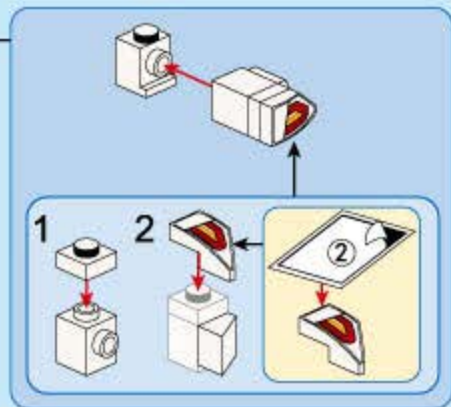

10

11

12

13

14

- 1x [Black Technic Beam 1x6]
- 1x [White Technic Pin]
- 2x [White Technic Axle Connector]
- 1x [White Technic Pin]
- 1x [White Technic Pin]
- 1x [White Technic Pin]
- 1x [White Technic Pin]