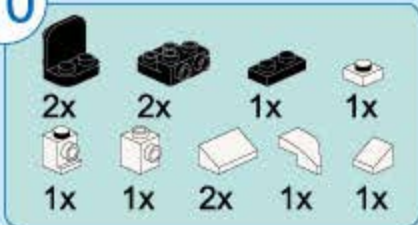

3

4

5

6

7

3

8

9

10

11

12

13

14

- 1x [Black Technic Beam 1x6]
- 1x [White Technic Pin]
- 2x [White Technic Axle Connector]
- 1x [White Technic Pin]
- 1x [White Technic Pin]
- 1x [White Technic Pin]
- 1x [White Technic Pin]