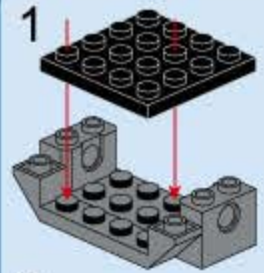

3

4

5

6

7

3

8

9

10

11

12

13

14

- 1x [Black Technic Beam 1x6]
- 1x [White Technic Pin]
- 2x [White Technic Axle Connector]
- 1x [White Technic Pin]
- 1x [White Technic Pin]
- 1x [White Technic Pin]
- 1x [White Technic Pin]