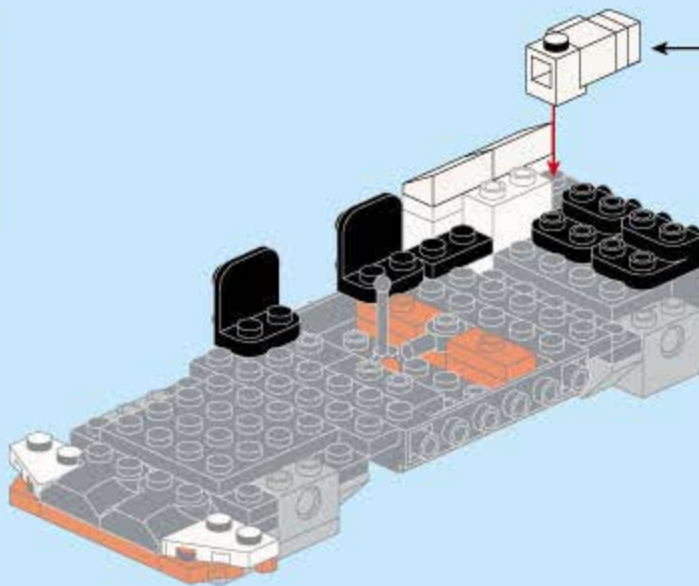

10

11

12

13

14

- 1x [Black Technic Beam 1x6]
- 1x [White Technic Pin]
- 2x [White Technic Axle Connector]
- 1x [White Technic Pin]
- 1x [White Technic Pin]
- 1x [White Technic Pin]
- 1x [White Technic Pin]