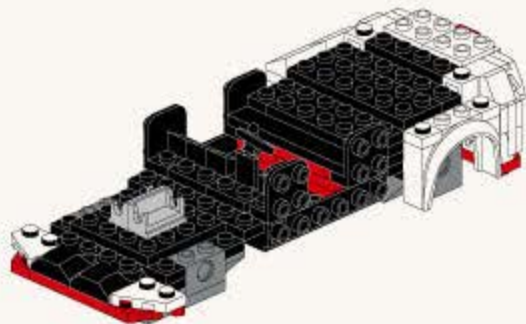

MineCity

MUSIC BAR

14022

Ages: 6+

Minifigs: X1

PCS: 302

Royal TP-R

Reference are for your reference only. The delivered goods shall prevail.

拆件器使用方法，仅为示例

Usage of Brick Separator, Just for the sample

1

3

2

4

1

2