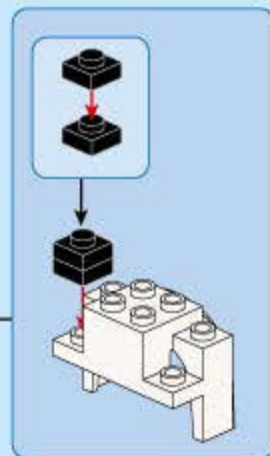

10

11

12

13

14

- 1x [Black Technic Beam 1x6]
- 1x [White Technic Pin]
- 2x [White Technic Axle Connector]
- 1x [White Technic Pin]
- 1x [White Technic Pin]
- 1x [White Technic Pin]
- 1x [White Technic Pin]