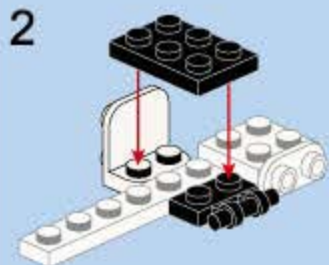

10

11

12

13

14

- 1x [Black Technic Beam 1x6]
- 1x [White Technic Pin]
- 2x [White Technic Axle Connector]
- 1x [White Technic Pin]
- 1x [White Technic Pin]
- 1x [White Technic Pin]
- 1x [White Technic Pin]

15

- 1x [Black Technic Beam 1x10]
- 1x [Black Technic Beam 1x6]
- 1x [Black Technic Pin]
- 1x [Black Technic Pin]
- 2x [White Technic Pin]

9

3x

10

9

17

2x