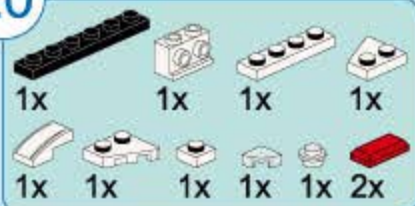

15

- 1x [Black Technic Beam 1x10]
- 1x [Black Technic Beam 1x6]
- 1x [Black Technic Pin]
- 1x [Black Technic Pin]
- 2x [White Technic Pin]

9

3x

10

9

17

2x

1x

2x

1x

3x

1x

18

19

20