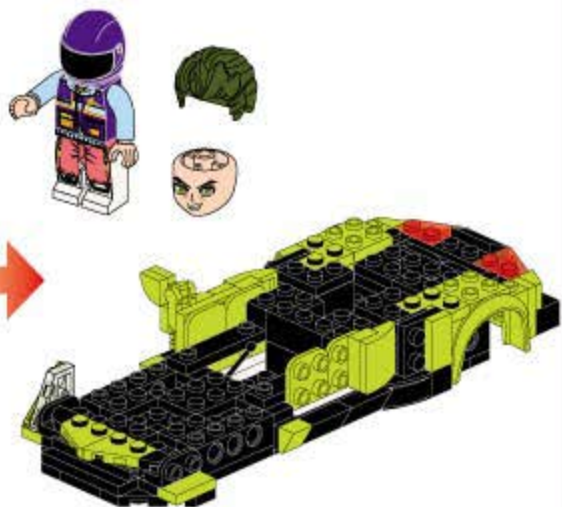

14021

Ages: 6+

Minifigs: X1

PCS: 292

MineCity

POISON VNO-12

Photos are for your reference only. The delivered goods shall prevail.

拆件器使用方法，仅为示例

Usage of Brick Separator, Just for the sample

1

3

2

4

1

2

3