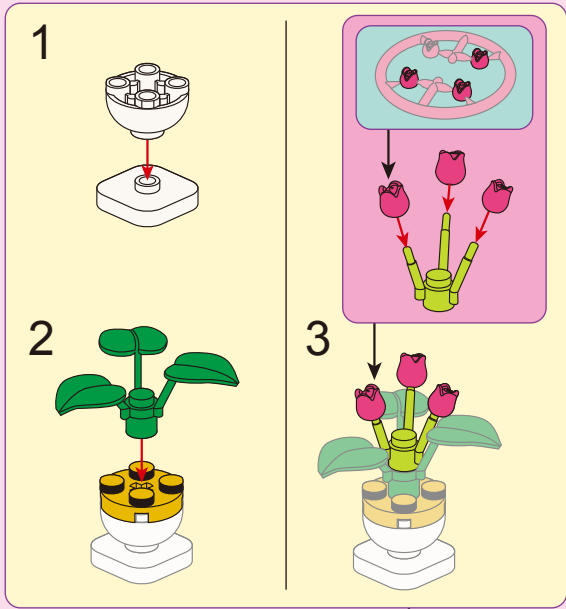

Qman

Princess Leah

32012

Ages: 6+

Minifigs: X2

PCS: 282

Warm Princess Room

Pictures are for your reference only. The delivered goods shall prevail.