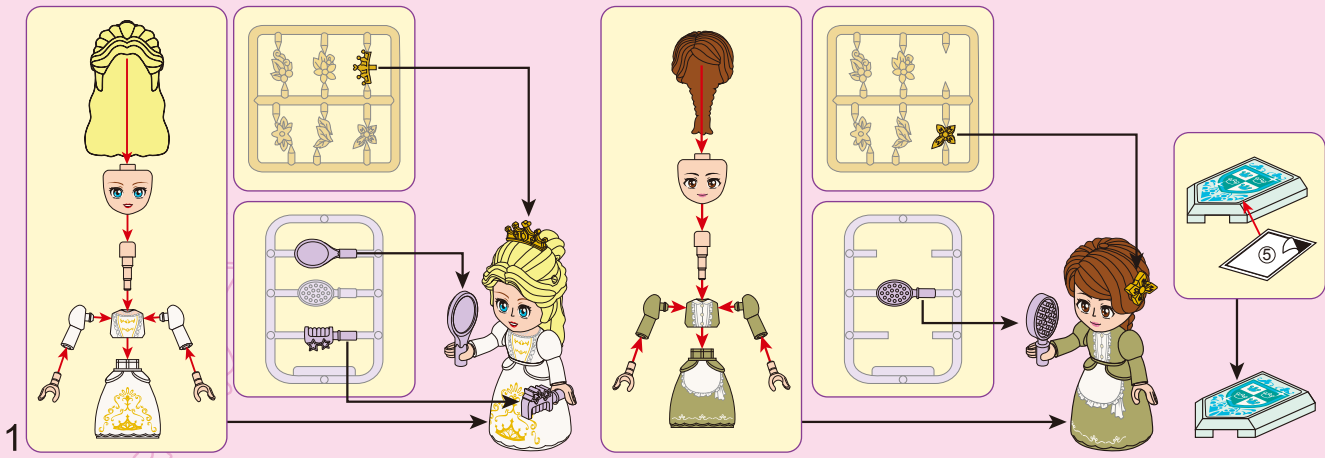

Qman

Princess Leah

32012

Ages: 6+

Minifigs: X2

PCS: 282

Warm Princess Room

Pictures are for your reference only. The delivered goods shall prevail.