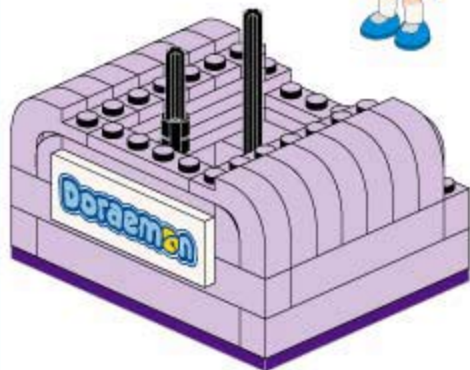

Keepplay

Doraemon

图片仅供参考，请以实物为准。

K20401

© 1970-2020 Fujiko Pro Licensed by Animation Int'l

时光机

拆件器使用方法，仅为示例

Usage of Brick Separator, Just for the sample