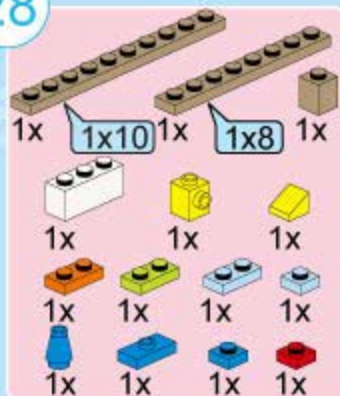

Assembly diagram for window frame:

2x White 1x5 Technic Panel and 2x Blue 1x5 Technic Beam are connected to form a window frame.

Assembly sequence for the brown brick assembly:

- 1 Red 1x2 Technic Brick with 2 Holes and 1 Brown 1x2 Technic Brick with 2 Holes are connected.
- 2 Blue 1x2 Technic Brick with 2 Holes and 1 Yellow 1x2 Technic Brick with 2 Holes are connected.
- 3 The assembly from step 1 is connected to the assembly from step 2.

22

23

24

25

26

27

21

28