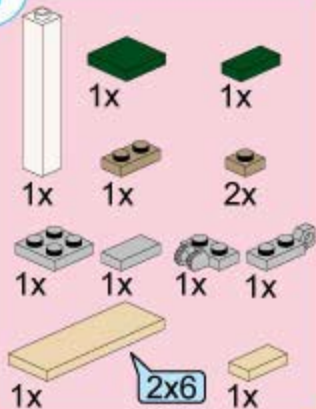

Assembly diagram for window frame:

2x White 1x5 Technic Panel and 2x Blue 1x5 Technic Beam are connected to form a window frame.

Assembly sequence for the brown brick assembly:

- 1 Red 1x2 Technic Brick with 2 Holes and 1 Brown 1x2 Technic Brick with 2 Holes are connected.
- 2 Blue 1x2 Technic Brick with 2 Holes and 1 Yellow 1x2 Technic Brick with 2 Holes are connected.
- 3 The assembly from step 1 is connected to the assembly from step 2.

22

23

24

25

26

27

21

28