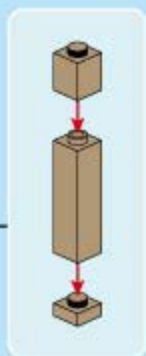

Assembly diagram for window frame:

2x White 1x5 Technic Panel and 2x Blue 1x5 Technic Beam are connected to form a window frame.

Assembly sequence for the brown brick assembly:

- 1 Red 1x2 Technic Brick with 2 Holes and 1 Brown 1x2 Technic Brick with 2 Holes are connected.
- 2 Blue 1x2 Technic Brick with 2 Holes and 1 Yellow 1x2 Technic Brick with 2 Holes are connected.
- 3 The assembly from step 1 is connected to the assembly from step 2.

22

23

24

25

26

27

21

28