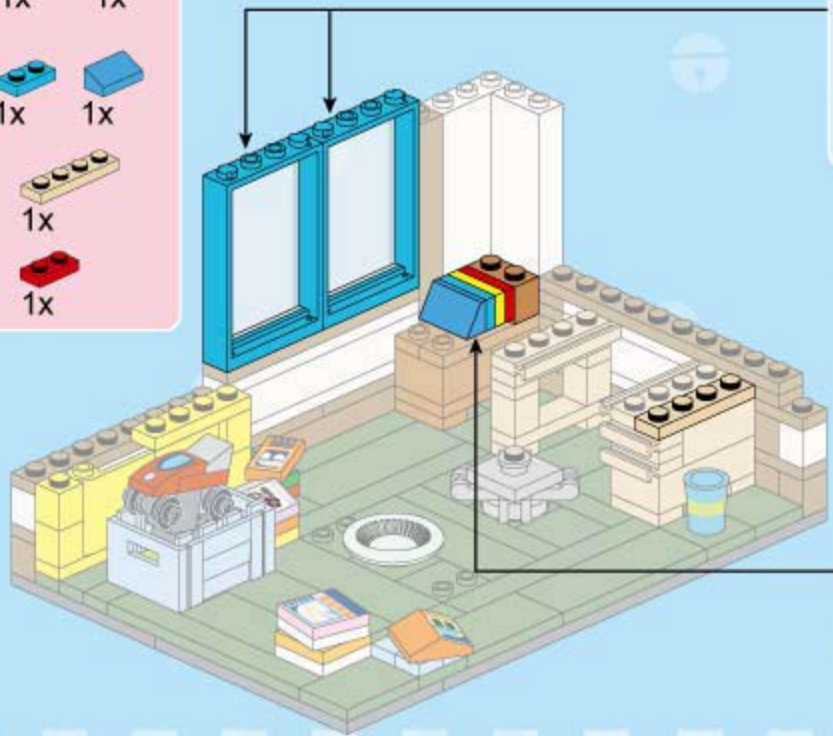

Parts list for step 21:

- 2x Blue 1x5 Technic Beam
- 1x White 1x5 Technic Panel
- 1x Brown 1x2 Technic Brick with 2 Holes
- 1x Yellow 1x2 Technic Brick with 2 Holes
- 1x Blue 1x2 Technic Brick with 2 Holes
- 1x Blue 1x2 Technic Brick
- 1x Yellow 1x3 Technic Beam with 3 Holes
- 1x Red 1x2 Technic Brick with 2 Holes

Assembly diagram for window frame:

2x White 1x5 Technic Panel and 2x Blue 1x5 Technic Beam are connected to form a window frame.

Assembly sequence for the brown brick assembly:

- 1 Red 1x2 Technic Brick with 2 Holes and 1 Brown 1x2 Technic Brick with 2 Holes are connected.
- 2 Blue 1x2 Technic Brick with 2 Holes and 1 Yellow 1x2 Technic Brick with 2 Holes are connected.
- 3 The assembly from step 1 is connected to the assembly from step 2.