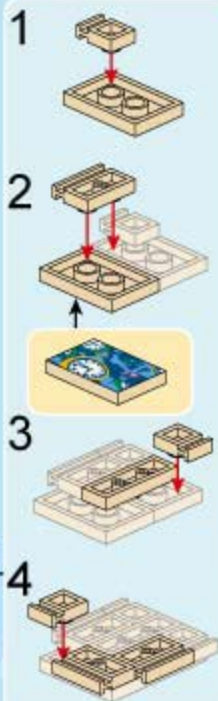

Parts list for step 21:

- 2x Blue 1x5 Technic Beam
- 1x White 1x5 Technic Panel
- 1x Brown 1x2 Technic Brick with 2 Holes
- 1x Yellow 1x2 Technic Brick with 2 Holes
- 1x Blue 1x2 Technic Brick with 2 Holes
- 1x Blue 1x2 Technic Brick
- 1x Yellow 1x3 Technic Beam with 3 Holes
- 1x Red 1x2 Technic Brick with 2 Holes

Assembly diagram for window frame:

2x White 1x5 Technic Panel and 2x Blue 1x5 Technic Beam are connected to form a window frame.

Assembly sequence for the brown brick assembly:

- 1 Red 1x2 Technic Brick with 2 Holes and 1 Brown 1x2 Technic Brick with 2 Holes are connected.
- 2 Blue 1x2 Technic Brick with 2 Holes and 1 Yellow 1x2 Technic Brick with 2 Holes are connected.
- 3 The assembly from step 1 is connected to the assembly from step 2.

22

23

24

25

26

27

21

28