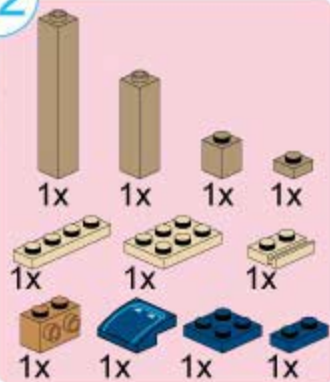

Parts list for step 21:

- 2x Blue 1x5 Technic Beam
- 1x White 1x5 Technic Panel
- 1x Brown 1x2 Technic Brick with 2 Holes
- 1x Yellow 1x2 Technic Brick with 2 Holes
- 1x Blue 1x2 Technic Brick with 2 Holes
- 1x Blue 1x2 Technic Brick
- 1x Yellow 1x3 Technic Beam with 3 Holes
- 1x Red 1x2 Technic Brick with 2 Holes

Assembly diagram for window frame:

2x White 1x5 Technic Panel and 2x Blue 1x5 Technic Beam are connected to form a window frame.

Assembly sequence for the brown brick assembly:

- 1 Red 1x2 Technic Brick with 2 Holes and 1 Brown 1x2 Technic Brick with 2 Holes are connected.
- 2 Blue 1x2 Technic Brick with 2 Holes and 1 Yellow 1x2 Technic Brick with 2 Holes are connected.
- 3 The assembly from step 1 is connected to the assembly from step 2.

22

23

24

25

26

27

21

28