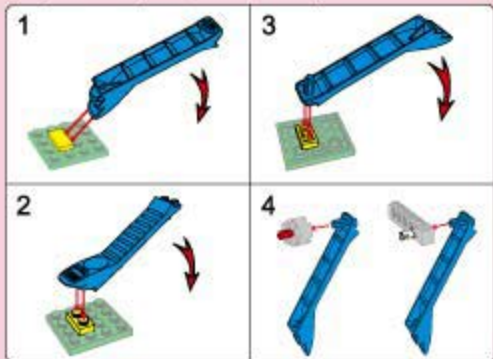

拆件器使用方法，仅为示例

Usage of Brick Separator, Just for the sample