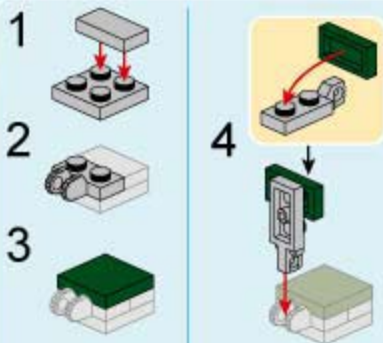

Assembly diagram for window frame:

2x White 1x5 Technic Panel and 2x Blue 1x5 Technic Beam are connected to form a window frame.

Assembly sequence for the brown brick assembly:

- 1 Red 1x2 Technic Brick with 2 Holes and 1 Brown 1x2 Technic Brick with 2 Holes are connected.
- 2 Blue 1x2 Technic Brick with 2 Holes and 1 Yellow 1x2 Technic Brick with 2 Holes are connected.
- 3 The assembly from step 1 is connected to the assembly from step 2.

22

23

24

25

26

27

21

28