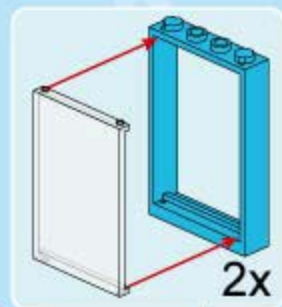

Assembly diagram for window frame:

2x White 1x5 Technic Panel and 2x Blue 1x5 Technic Beam are connected to form a window frame.

Assembly sequence for the brown brick assembly:

- 1 Red 1x2 Technic Brick with 2 Holes and 1 Brown 1x2 Technic Brick with 2 Holes are connected.
- 2 Blue 1x2 Technic Brick with 2 Holes and 1 Yellow 1x2 Technic Brick with 2 Holes are connected.
- 3 The assembly from step 1 is connected to the assembly from step 2.

22

23

24

25

26

27

21

28