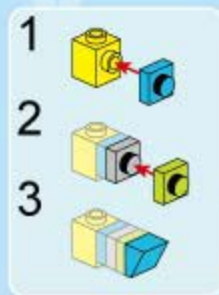

Assembly diagram for window frame:

2x White 1x5 Technic Panel and 2x Blue 1x5 Technic Beam are connected to form a window frame.

Assembly sequence for the brown brick assembly:

- 1 Red 1x2 Technic Brick with 2 Holes and 1 Brown 1x2 Technic Brick with 2 Holes are connected.
- 2 Blue 1x2 Technic Brick with 2 Holes and 1 Yellow 1x2 Technic Brick with 2 Holes are connected.
- 3 The assembly from step 1 is connected to the assembly from step 2.

22

23

24

25

26

27

21

28