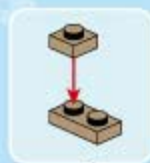

Assembly diagram for window frame:

2x White 1x5 Technic Panel and 2x Blue 1x5 Technic Beam are connected to form a window frame.

Assembly sequence for the brown brick assembly:

- 1 Red 1x2 Technic Brick with 2 Holes and 1 Brown 1x2 Technic Brick with 2 Holes are connected.
- 2 Blue 1x2 Technic Brick with 2 Holes and 1 Yellow 1x2 Technic Brick with 2 Holes are connected.
- 3 The assembly from step 1 is connected to the assembly from step 2.

22

23

24

25

26

27

21

28