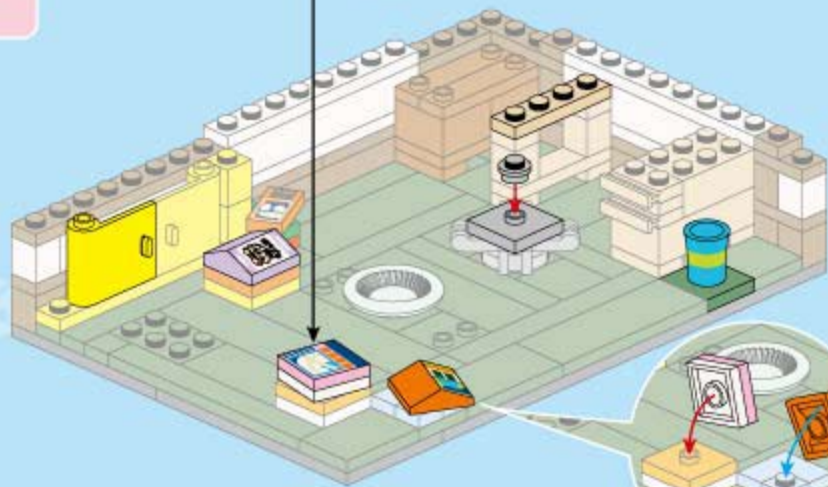

18

1x

1x

1x

1x

1x

1x

1x

1x

1x