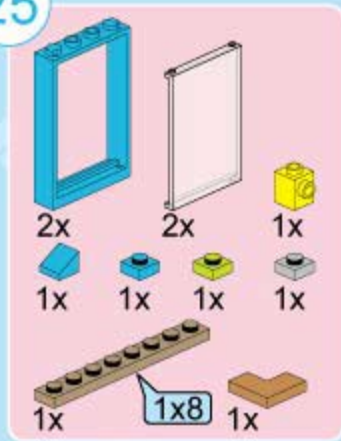

Assembly diagram for window frame:

2x White 1x5 Technic Panel and 2x Blue 1x5 Technic Beam are connected to form a window frame.

Assembly sequence for the brown brick assembly:

- 1 Red 1x2 Technic Brick with 2 Holes and 1 Brown 1x2 Technic Brick with 2 Holes are connected.
- 2 Blue 1x2 Technic Brick with 2 Holes and 1 Yellow 1x2 Technic Brick with 2 Holes are connected.
- 3 The assembly from step 1 is connected to the assembly from step 2.

22

23

24

25

26

27

21

28