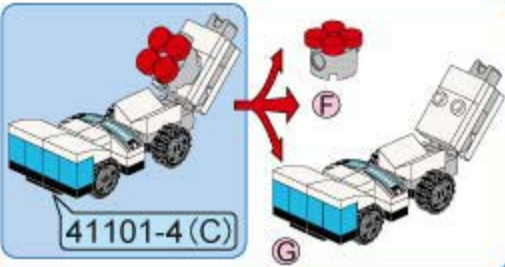

8

41101-4

Age: 6+

TRANS-COLLECTOR

Peacekeeping mecha

2

41101-4 (A)

41101-4 (C)