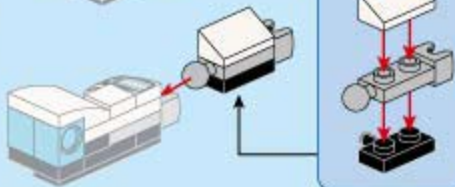

41101-4

Ages: 6+

PCS: 50

TRANS-
COLLECTOR

LEGS

1

2

3

4

5

6

1

2

3

4

5

6

7

1

2

3

4

1

2

8