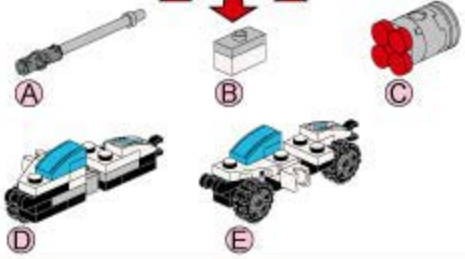

8

41101-4

Age: 6+

TRANS-COLLECTOR

Peacekeeping mecha

2

41101-4 (A)

41101-4 (C)