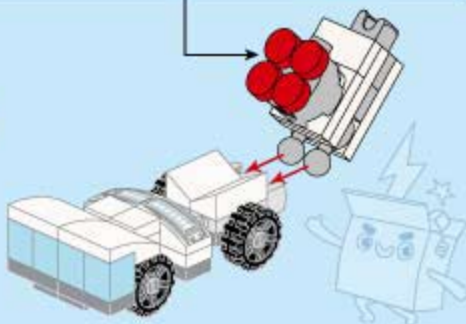

8

41101-4

Age: 6+

TRANS-COLLECTOR

Peacekeeping mecha

2

41101-4 (A)

41101-4 (C)