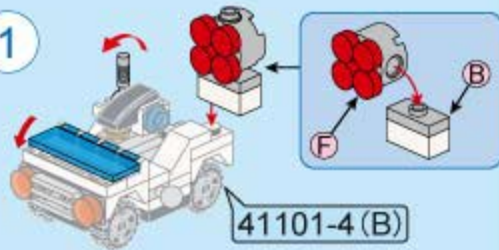

41101-4 (C)

1