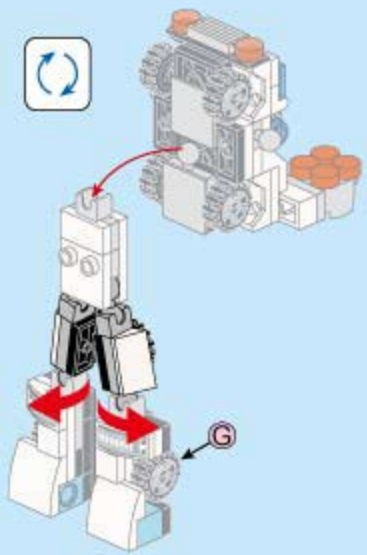

8

41101-4

Age: 6+

TRANS-COLLECTOR

Peacekeeping mecha

2

41101-4 (A)

41101-4 (C)