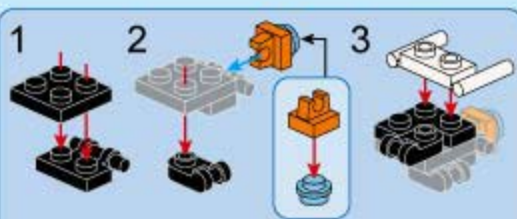

41101-5

Ages: 6+

PCS: 45

TRANS  
COLLECTOR

A Hands

41101-5

Age: 6+

TRANS  
COLLECTOR