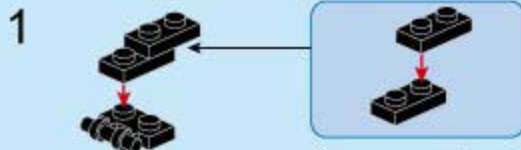

41101-5

Ages: 6+

PCS: 45

TRANS  
COLLECTOR

A Hands

41101-5

Age: 6+

TRANS  
COLLECTOR