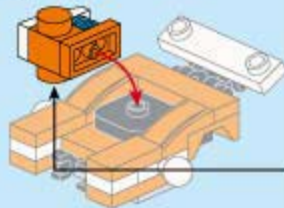

41101-5

Ages: 6+

PCS: 47

TRANS
COLLECTOR

Chest

1

2

3

4

5

6

7

1

2

1

2

1

2

3

1

2

4

8

9