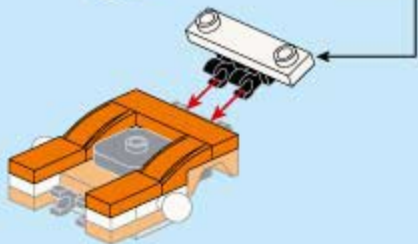

41101-5

Ages: 6+

PCS: 47

TRANS
COLLECTOR

Chest

1

2

3

4

5

6

7

1

2

1

2

1

2

3

1

2

4

8

9