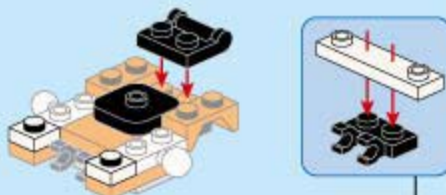

41101-5

Ages: 6+

PCS: 47

TRANS
COLLECTOR

Chest

1

2

3

4

5

6

7

1

2

1

2

1

2

3

1

2

4

8

9